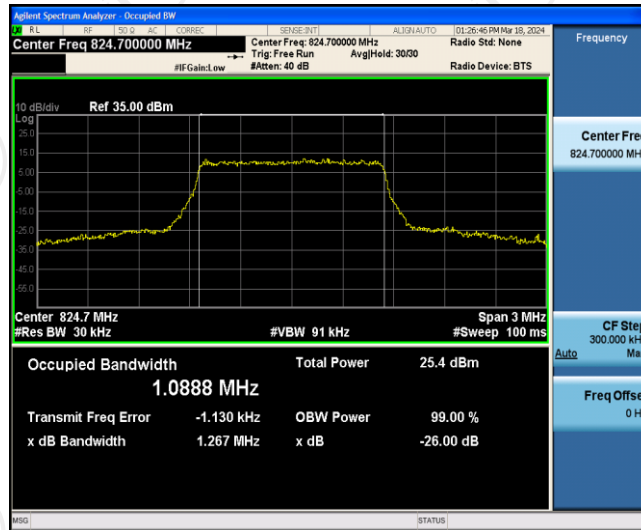

Band5-1.4MHz-QPSK-20643-6RB#0