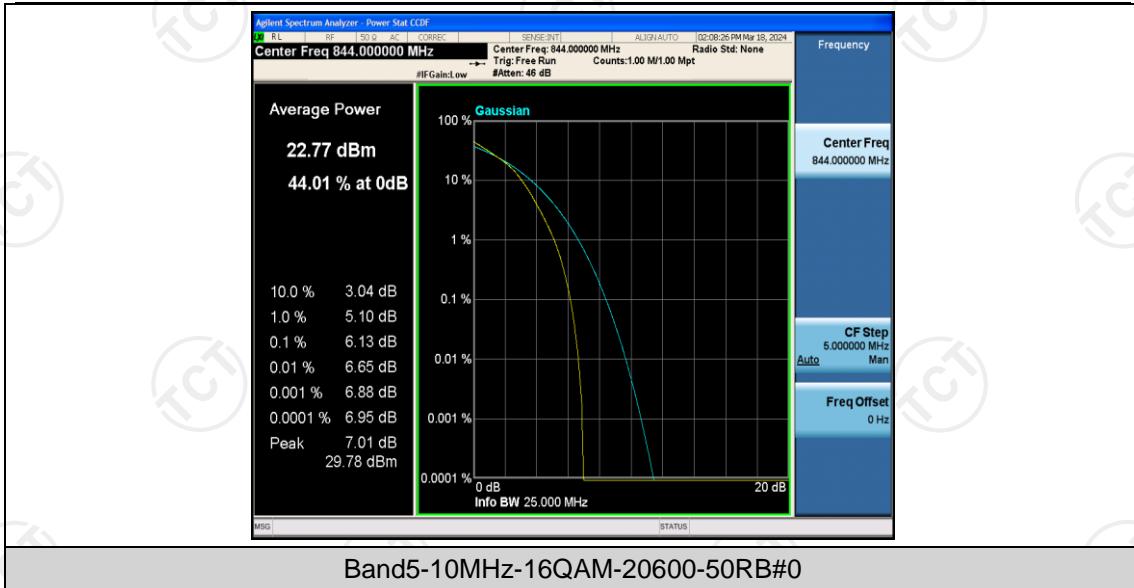

Band5-10MHz-16QAM-20525-1RB#0

Band5-10MHz-16QAM-20525-50RB#0

Band5-10MHz-16QAM-20600-1RB#0

AppendixC:26dB Bandwidth andOccupied Bandwidth

Test Result

Band	Bandwidth	Modulation	Channel	RB Configuration	Occupied Bandwidth (MHz)	26dB Bandwidth (MHz)	Verdict
Band5	1.4MHz	QPSK	20407	6RB#0	1.0876	1.242	PASS
Band5	1.4MHz	QPSK	20525	6RB#0	1.0870	1.244	PASS
Band5	1.4MHz	QPSK	20643	6RB#0	1.0878	1.242	PASS
Band5	1.4MHz	16QAM	20407	6RB#0	1.0888	1.267	PASS
Band5	1.4MHz	16QAM	20525	6RB#0	1.0909	1.261	PASS
Band5	1.4MHz	16QAM	20643	6RB#0	1.0897	1.268	PASS
Band5	3MHz	QPSK	20415	15RB#0	2.6853	2.860	PASS
Band5	3MHz	QPSK	20525	15RB#0	2.6853	2.866	PASS
Band5	3MHz	QPSK	20635	15RB#0	2.6867	2.845	PASS
Band5	3MHz	16QAM	20415	15RB#0	2.6858	2.852	PASS
Band5	3MHz	16QAM	20525	15RB#0	2.6888	2.859	PASS
Band5	3MHz	16QAM	20635	15RB#0	2.6832	2.844	PASS
Band5	5MHz	QPSK	20425	25RB#0	4.4957	4.947	PASS
Band5	5MHz	QPSK	20525	25RB#0	4.4951	4.918	PASS
Band5	5MHz	QPSK	20625	25RB#0	4.5019	4.936	PASS
Band5	5MHz	16QAM	20425	25RB#0	4.4994	4.921	PASS
Band5	5MHz	16QAM	20525	25RB#0	4.5076	4.937	PASS
Band5	5MHz	16QAM	20625	25RB#0	4.5048	4.944	PASS
Band5	10MHz	QPSK	20450	50RB#0	8.9755	9.602	PASS
Band5	10MHz	QPSK	20525	50RB#0	8.9950	9.597	PASS
Band5	10MHz	QPSK	20600	50RB#0	8.9783	9.584	PASS
Band5	10MHz	16QAM	20450	50RB#0	8.9681	9.546	PASS
Band5	10MHz	16QAM	20525	50RB#0	8.9834	9.577	PASS
Band5	10MHz	16QAM	20600	50RB#0	8.9698	9.577	PASS