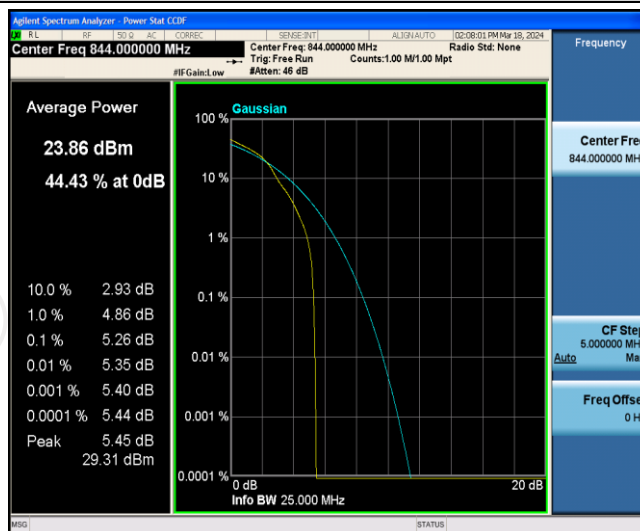

Band5-10MHz-16QAM-20525-1RB#0

Band5-10MHz-16QAM-20525-50RB#0

Band5-10MHz-16QAM-20600-1RB#0

AppendixC:26dB Bandwidth andOccupied Bandwidth

Test Result

Band	Bandwidth	Modulation	Channel	RB Configuration	Occupied Bandwidth (MHz)	26dB Bandwidth (MHz)	Verdict
Band5	1.4MHz	QPSK	20407	6RB#0	1.0876	1.242	PASS
Band5	1.4MHz	QPSK	20525	6RB#0	1.0870	1.244	PASS
Band5	1.4MHz	QPSK	20643	6RB#0	1.0878	1.242	PASS
Band5	1.4MHz	16QAM	20407	6RB#0	1.0888	1.267	PASS
Band5	1.4MHz	16QAM	20525	6RB#0	1.0909	1.261	PASS
Band5	1.4MHz	16QAM	20643	6RB#0	1.0897	1.268	PASS
Band5	3MHz	QPSK	20415	15RB#0	2.6853	2.860	PASS
Band5	3MHz	QPSK	20525	15RB#0	2.6853	2.866	PASS
Band5	3MHz	QPSK	20635	15RB#0	2.6867	2.845	PASS
Band5	3MHz	16QAM	20415	15RB#0	2.6858	2.852	PASS
Band5	3MHz	16QAM	20525	15RB#0	2.6888	2.859	PASS
Band5	3MHz	16QAM	20635	15RB#0	2.6832	2.844	PASS
Band5	5MHz	QPSK	20425	25RB#0	4.4957	4.947	PASS
Band5	5MHz	QPSK	20525	25RB#0	4.4951	4.918	PASS
Band5	5MHz	QPSK	20625	25RB#0	4.5019	4.936	PASS
Band5	5MHz	16QAM	20425	25RB#0	4.4994	4.921	PASS
Band5	5MHz	16QAM	20525	25RB#0	4.5076	4.937	PASS
Band5	5MHz	16QAM	20625	25RB#0	4.5048	4.944	PASS
Band5	10MHz	QPSK	20450	50RB#0	8.9755	9.602	PASS
Band5	10MHz	QPSK	20525	50RB#0	8.9950	9.597	PASS
Band5	10MHz	QPSK	20600	50RB#0	8.9783	9.584	PASS
Band5	10MHz	16QAM	20450	50RB#0	8.9681	9.546	PASS
Band5	10MHz	16QAM	20525	50RB#0	8.9834	9.577	PASS
Band5	10MHz	16QAM	20600	50RB#0	8.9698	9.577	PASS