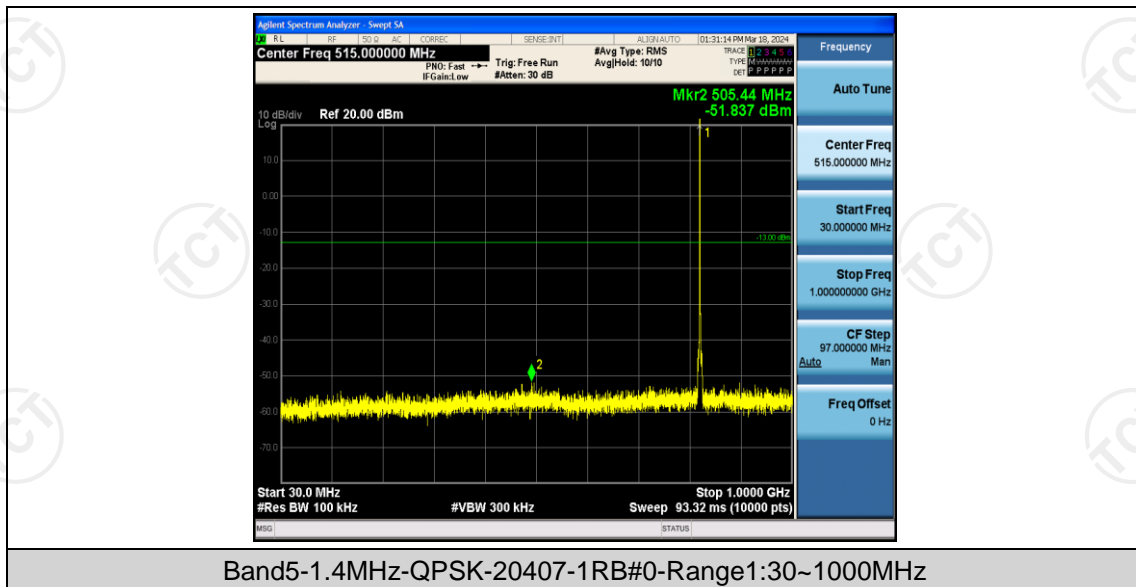

Band 5	10MHz	QPSK	20525	1RB#0	Range2:1000~10000M Hz	-35.1 3	PAS S
Band 5	10MHz	QPSK	20600	1RB#0	Range1:30~1000MHz	-51.9 2	PAS S
Band 5	10MHz	QPSK	20600	1RB#0	Range2:1000~10000M Hz	-34.4 8	PAS S
Band 5	10MHz	16QAM	20450	1RB#0	Range1:30~1000MHz	-51.8 5	PAS S
Band 5	10MHz	16QAM	20450	1RB#0	Range2:1000~10000M Hz	-34.7 5	PAS S
Band 5	10MHz	16QAM	20525	1RB#0	Range1:30~1000MHz	-52.2 7	PAS S
Band 5	10MHz	16QAM	20525	1RB#0	Range2:1000~10000M Hz	-33.6 2	PAS S
Band 5	10MHz	16QAM	20600	1RB#0	Range1:30~1000MHz	-51.6 8	PAS S
Band 5	10MHz	16QAM	20600	1RB#0	Range2:1000~10000M Hz	-35.2 5	PAS S

Test Graphs