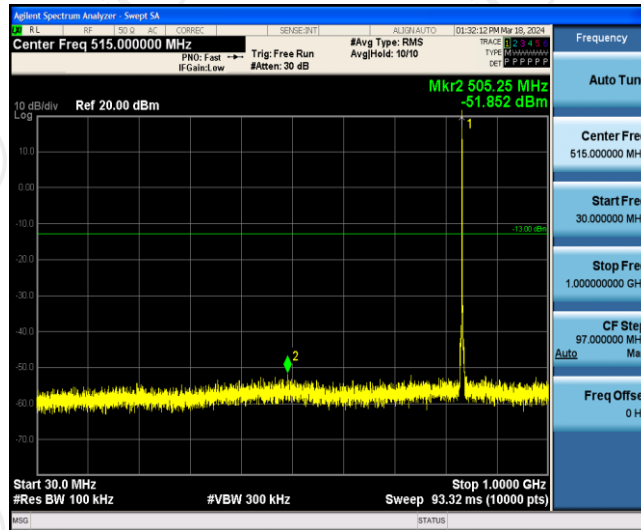

Band5-1.4MHz-QPSK-20407-1RB#0-Range2:1000~10000MHz