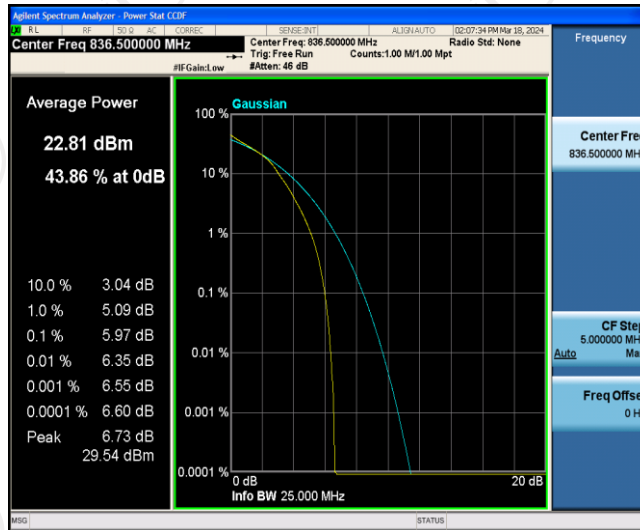

Band5-10MHz-16QAM-20525-1RB#0

Band5-10MHz-16QAM-20525-50RB#0

Band5-10MHz-16QAM-20600-1RB#0

AppendixC:26dB Bandwidth andOccupied Bandwidth

Test Result

Band	Bandwidth	Modulation	Channel	RB Configuration	Occupied Bandwidth (MHz)	26dB Bandwidth (MHz)	Verdict
Band5	1.4MHz	QPSK	20407	6RB#0	1.0876	1.242	PASS
Band5	1.4MHz	QPSK	20525	6RB#0	1.0870	1.244	PASS
Band5	1.4MHz	QPSK	20643	6RB#0	1.0878	1.242	PASS
Band5	1.4MHz	16QAM	20407	6RB#0	1.0888	1.267	PASS
Band5	1.4MHz	16QAM	20525	6RB#0	1.0909	1.261	PASS
Band5	1.4MHz	16QAM	20643	6RB#0	1.0897	1.268	PASS
Band5	3MHz	QPSK	20415	15RB#0	2.6853	2.860	PASS
Band5	3MHz	QPSK	20525	15RB#0	2.6853	2.866	PASS
Band5	3MHz	QPSK	20635	15RB#0	2.6867	2.845	PASS
Band5	3MHz	16QAM	20415	15RB#0	2.6858	2.852	PASS
Band5	3MHz	16QAM	20525	15RB#0	2.6888	2.859	PASS
Band5	3MHz	16QAM	20635	15RB#0	2.6832	2.844	PASS
Band5	5MHz	QPSK	20425	25RB#0	4.4957	4.947	PASS
Band5	5MHz	QPSK	20525	25RB#0	4.4951	4.918	PASS
Band5	5MHz	QPSK	20625	25RB#0	4.5019	4.936	PASS
Band5	5MHz	16QAM	20425	25RB#0	4.4994	4.921	PASS
Band5	5MHz	16QAM	20525	25RB#0	4.5076	4.937	PASS
Band5	5MHz	16QAM	20625	25RB#0	4.5048	4.944	PASS
Band5	10MHz	QPSK	20450	50RB#0	8.9755	9.602	PASS
Band5	10MHz	QPSK	20525	50RB#0	8.9950	9.597	PASS
Band5	10MHz	QPSK	20600	50RB#0	8.9783	9.584	PASS
Band5	10MHz	16QAM	20450	50RB#0	8.9681	9.546	PASS
Band5	10MHz	16QAM	20525	50RB#0	8.9834	9.577	PASS
Band5	10MHz	16QAM	20600	50RB#0	8.9698	9.577	PASS