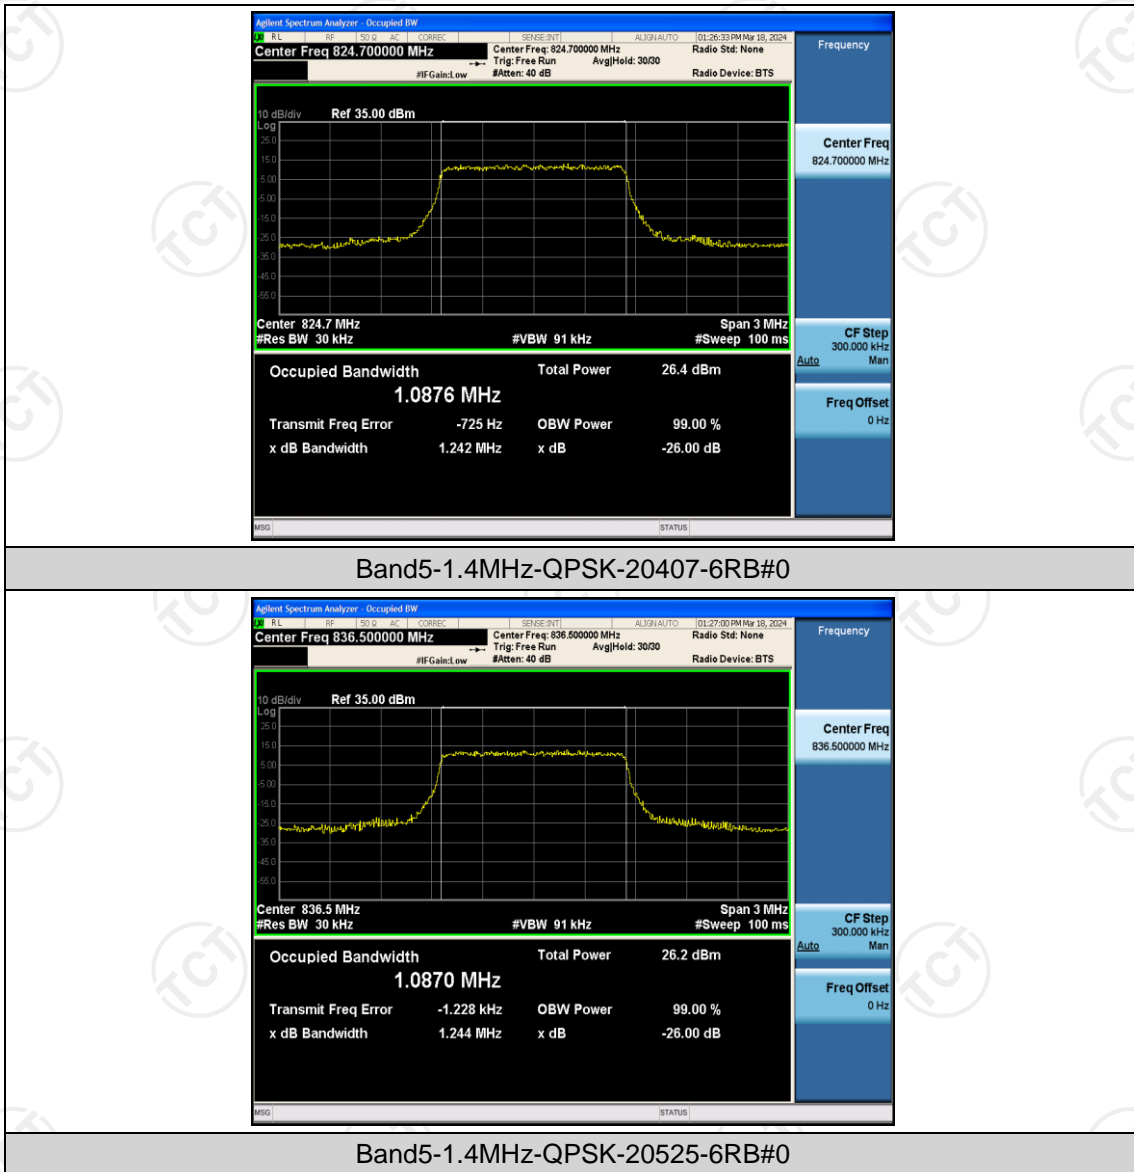

Test Graphs