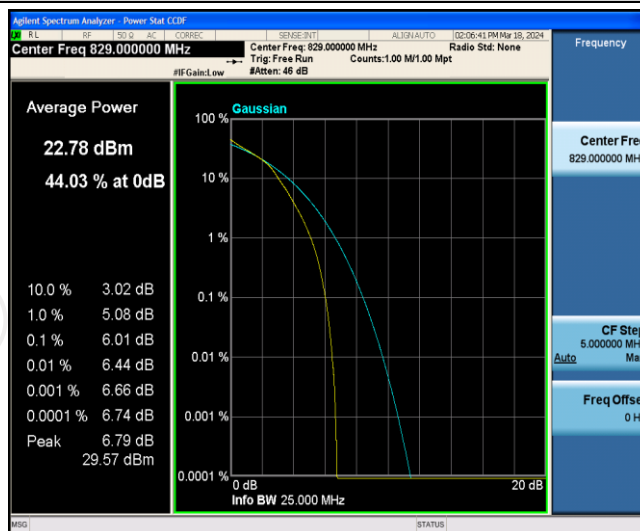

Band5-10MHz-16QAM-20450-1RB#0

Band5-10MHz-16QAM-20450-50RB#0