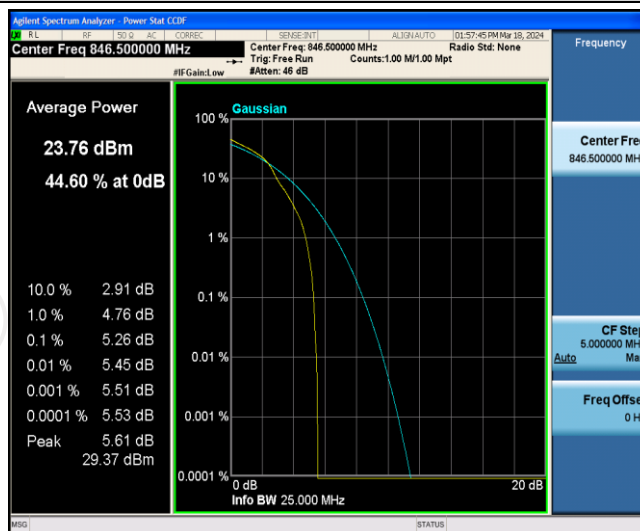

Band5-5MHz-16QAM-20525-25RB#0

Band5-5MHz-16QAM-20625-1RB#0