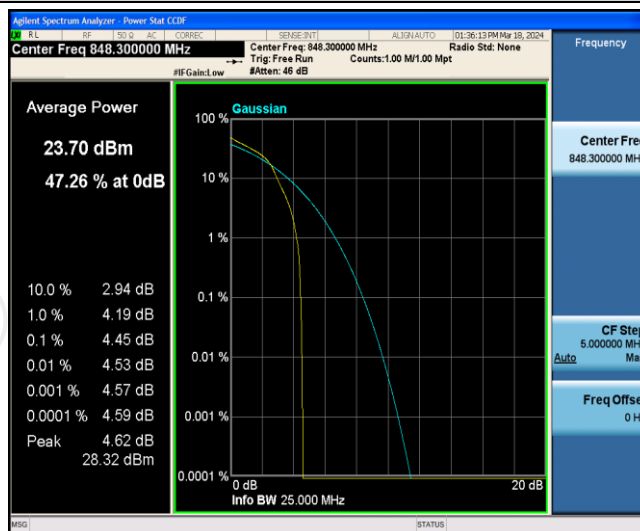

Band5-1.4MHz-16QAM-20525-6RB#0

Band5-1.4MHz-16QAM-20643-1RB#0