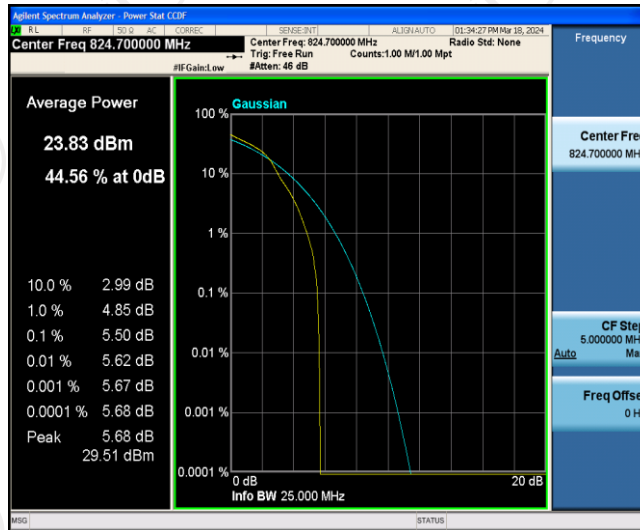

Test Graphs

Band5-1.4MHz-QPSK-20525-1RB#0

Band5-1.4MHz-QPSK-20525-6RB#0

Band5-1.4MHz-QPSK-20643-1RB#0

Band5-1.4MHz-QPSK-20643-6RB#0

Band5-1.4MHz-16QAM-20407-1RB#0

Band5-1.4MHz-16QAM-20407-6RB#0

Band5-1.4MHz-16QAM-20525-1RB#0