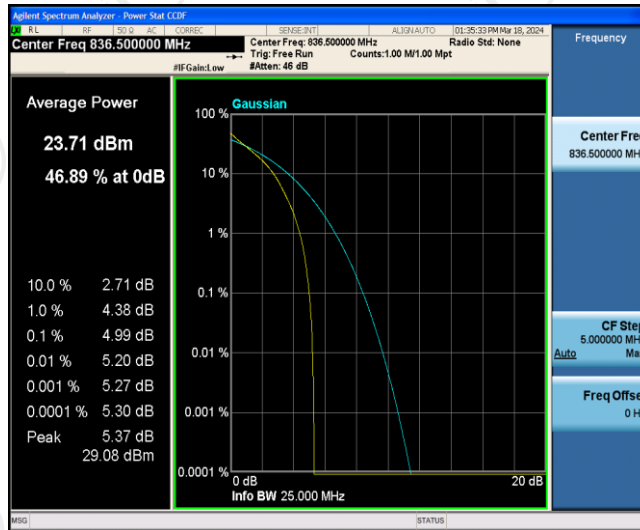

Band5-1.4MHz-QPSK-20525-1RB#0

Band5-1.4MHz-QPSK-20525-6RB#0