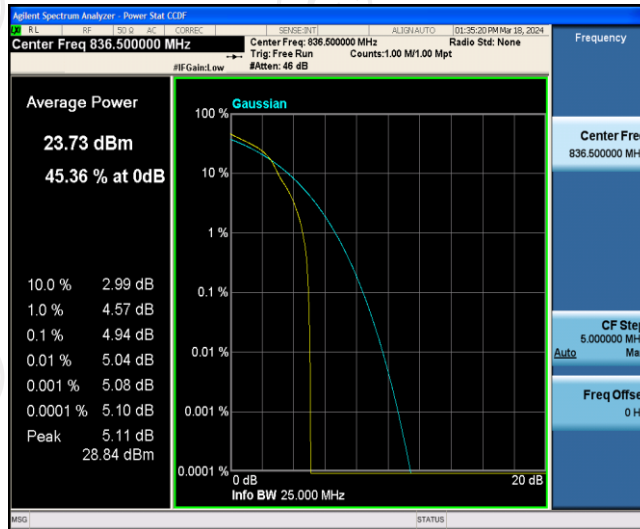

Test Graphs

Band5-1.4MHz-QPSK-20525-1RB#0

Band5-1.4MHz-QPSK-20525-6RB#0

Band5-1.4MHz-QPSK-20643-1RB#0

Band5-1.4MHz-QPSK-20643-6RB#0

Band5-1.4MHz-16QAM-20407-1RB#0

Band5-1.4MHz-16QAM-20407-6RB#0

Band5-1.4MHz-16QAM-20525-1RB#0