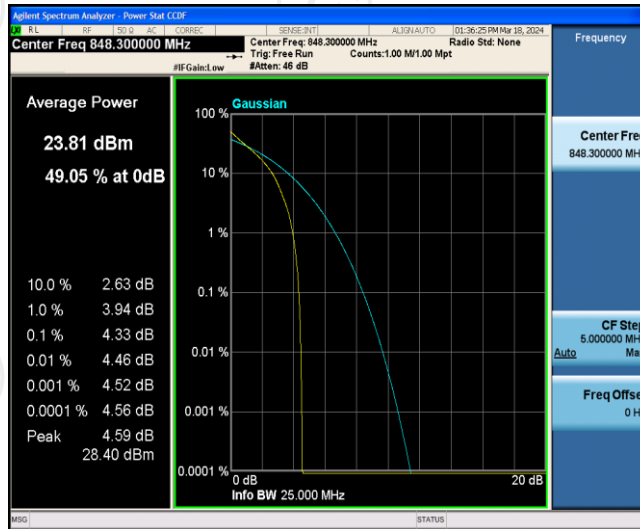

Test Graphs

Band5-1.4MHz-QPSK-20525-1RB#0

Band5-1.4MHz-QPSK-20525-6RB#0

Band5-1.4MHz-QPSK-20643-1RB#0

Band5-1.4MHz-QPSK-20643-6RB#0

Band5-1.4MHz-16QAM-20407-1RB#0

Band5-1.4MHz-16QAM-20407-6RB#0

Band5-1.4MHz-16QAM-20525-1RB#0