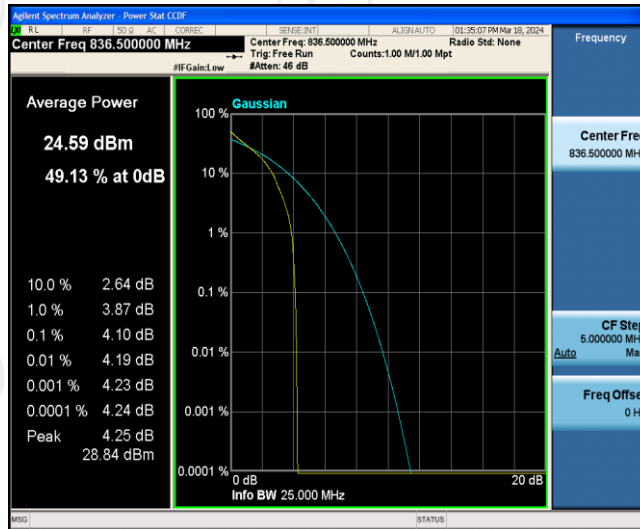

Band5-1.4MHz-QPSK-20525-1RB#0