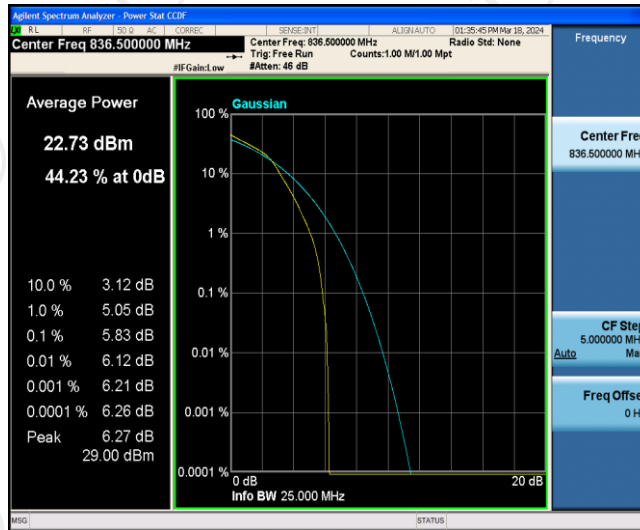

Test Graphs

Band5-1.4MHz-QPSK-20525-1RB#0

Band5-1.4MHz-QPSK-20525-6RB#0

Band5-1.4MHz-QPSK-20643-1RB#0

Band5-1.4MHz-QPSK-20643-6RB#0

Band5-1.4MHz-16QAM-20407-1RB#0

Band5-1.4MHz-16QAM-20407-6RB#0

Band5-1.4MHz-16QAM-20525-1RB#0