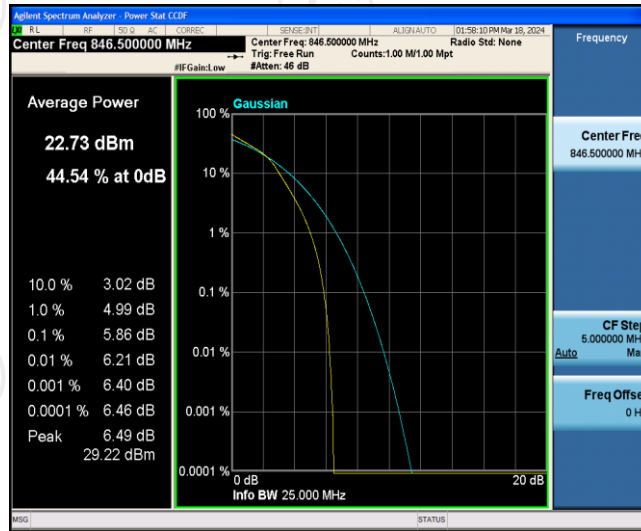

Band5-5MHz-16QAM-20625-1RB#0

Band5-5MHz-16QAM-20625-25RB#0