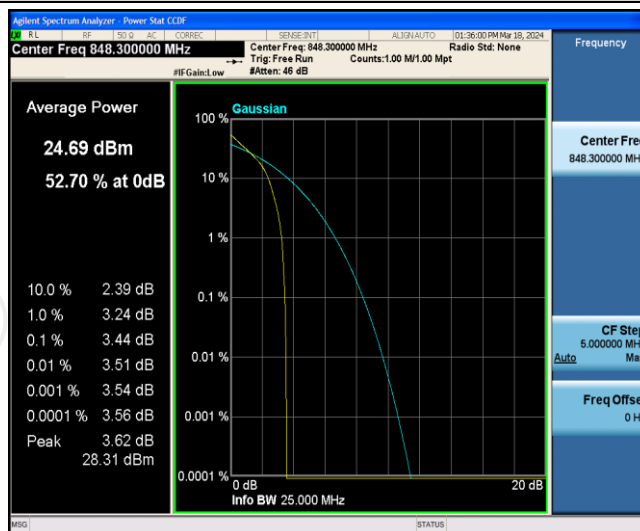

Test Graphs

Band5-1.4MHz-QPSK-20525-1RB#0

Band5-1.4MHz-QPSK-20525-6RB#0

Band5-1.4MHz-QPSK-20643-1RB#0

Band5-1.4MHz-QPSK-20643-6RB#0

Band5-1.4MHz-16QAM-20407-1RB#0

Band5-1.4MHz-16QAM-20407-6RB#0

Band5-1.4MHz-16QAM-20525-1RB#0