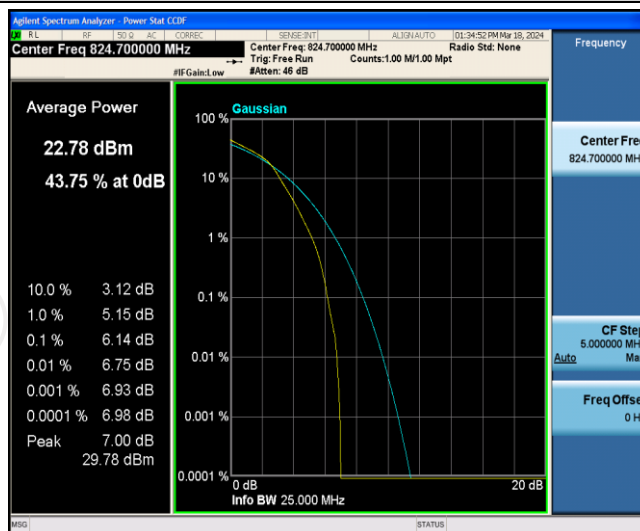

Test Graphs

Band5-1.4MHz-QPSK-20525-1RB#0

Band5-1.4MHz-QPSK-20525-6RB#0

Band5-1.4MHz-QPSK-20643-1RB#0

Band5-1.4MHz-QPSK-20643-6RB#0

Band5-1.4MHz-16QAM-20407-1RB#0

Band5-1.4MHz-16QAM-20407-6RB#0

Band5-1.4MHz-16QAM-20525-1RB#0