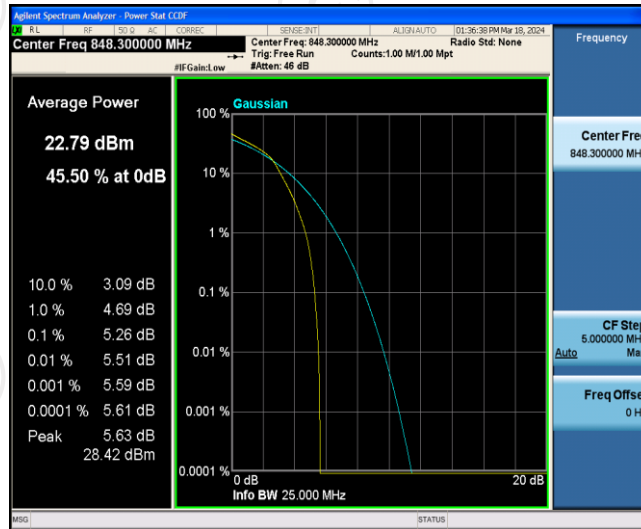

Band5-1.4MHz-16QAM-20643-1RB#0

Band5-1.4MHz-16QAM-20643-6RB#0