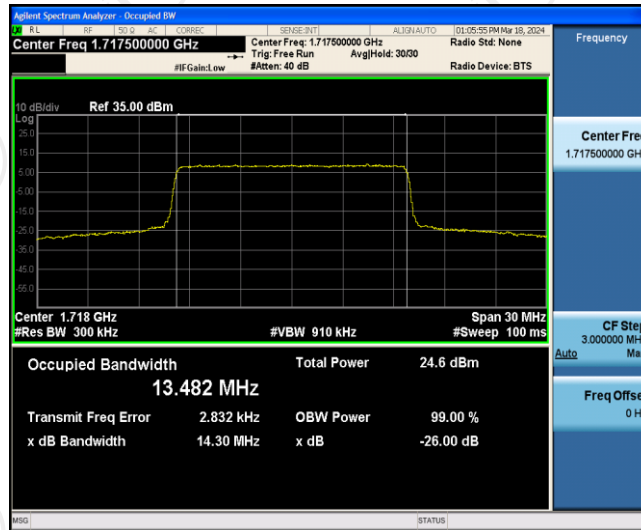

Band4-10MHz-QPSK-20350-50RB#0

Band4-10MHz-16QAM-20000-50RB#0

Band4-10MHz-16QAM-20175-50RB#0

Band4-10MHz-16QAM-20350-50RB#0

Band4-15MHz-QPSK-20025-75RB#0

Band4-15MHz-QPSK-20175-75RB#0

Band4-15MHz-QPSK-20325-75RB#0