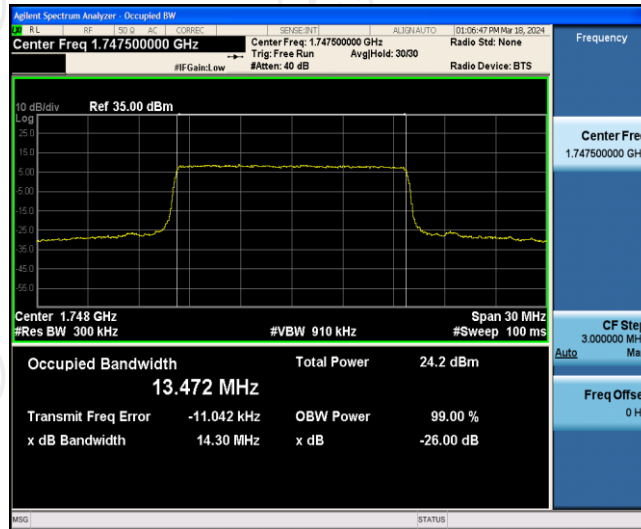

Band4-15MHz-16QAM-20175-75RB#0