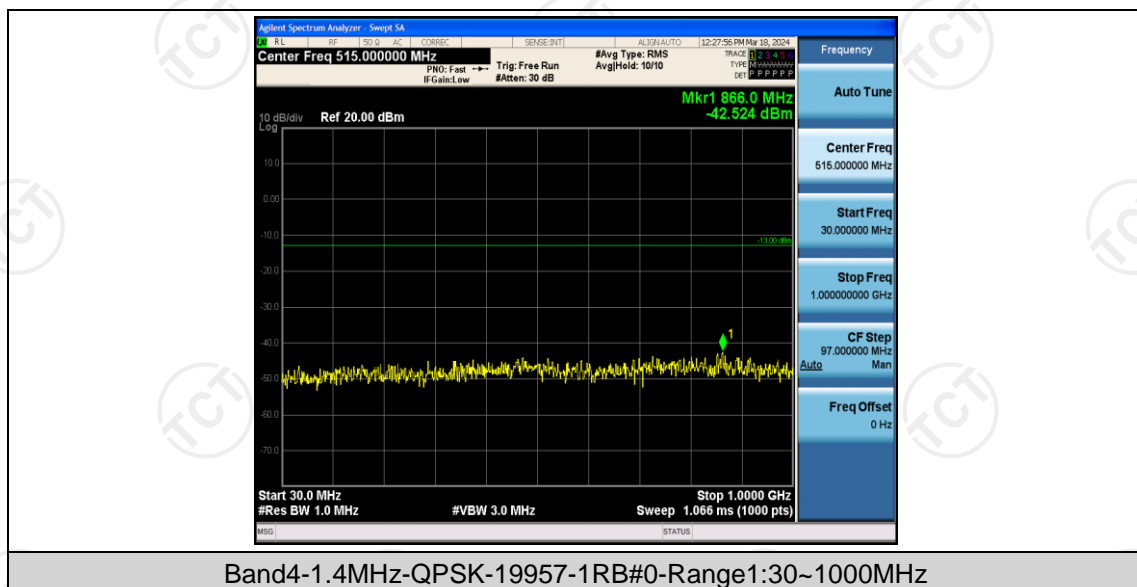

4						5	S
Band 4	20MHz	QPSK	20050	1RB#0	Range2:1000~20000M Hz	-24.9 3	PAS S
Band 4	20MHz	QPSK	20175	1RB#0	Range1:30~1000MHz	-43.0 2	PAS S
Band 4	20MHz	QPSK	20175	1RB#0	Range2:1000~20000M Hz	-25.7 7	PAS S
Band 4	20MHz	QPSK	20300	1RB#0	Range1:30~1000MHz	-43.6 7	PAS S
Band 4	20MHz	QPSK	20300	1RB#0	Range2:1000~20000M Hz	-25.3 9	PAS S
Band 4	20MHz	16QAM	20050	1RB#0	Range1:30~1000MHz	-42.7 5	PAS S
Band 4	20MHz	16QAM	20050	1RB#0	Range2:1000~20000M Hz	-24.8 3	PAS S
Band 4	20MHz	16QAM	20175	1RB#0	Range1:30~1000MHz	-43.2 8	PAS S
Band 4	20MHz	16QAM	20175	1RB#0	Range2:1000~20000M Hz	-24.7 5	PAS S
Band 4	20MHz	16QAM	20300	1RB#0	Range1:30~1000MHz	-42.7 3	PAS S
Band 4	20MHz	16QAM	20300	1RB#0	Range2:1000~20000M Hz	-25.0 9	PAS S

Test Graphs