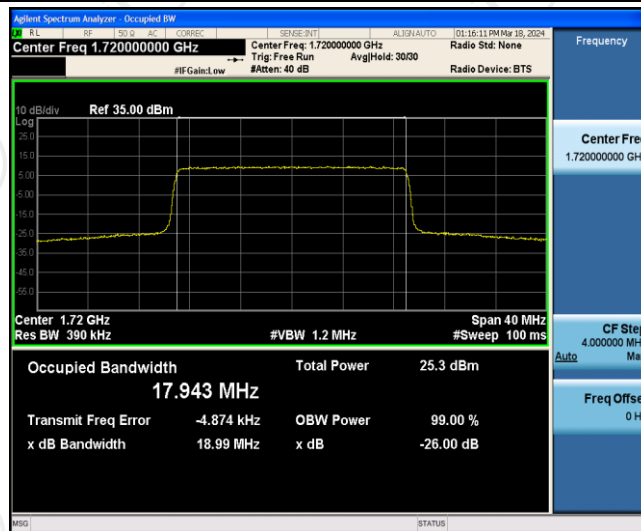

Band4-15MHz-16QAM-20325-75RB#0