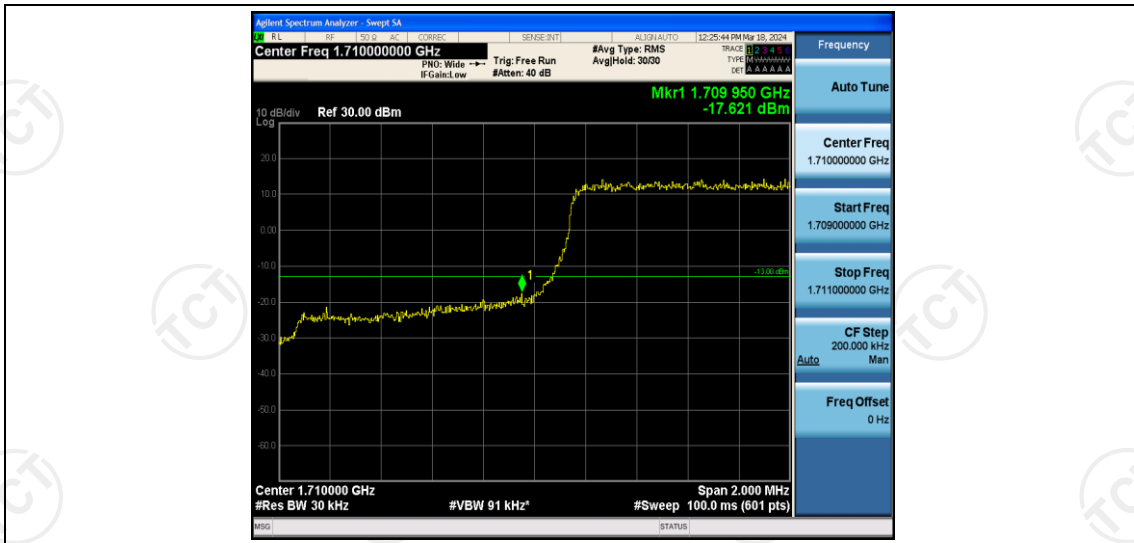

Test Graphs

Band4-1.4MHz-QPSK-19957-6RB#0