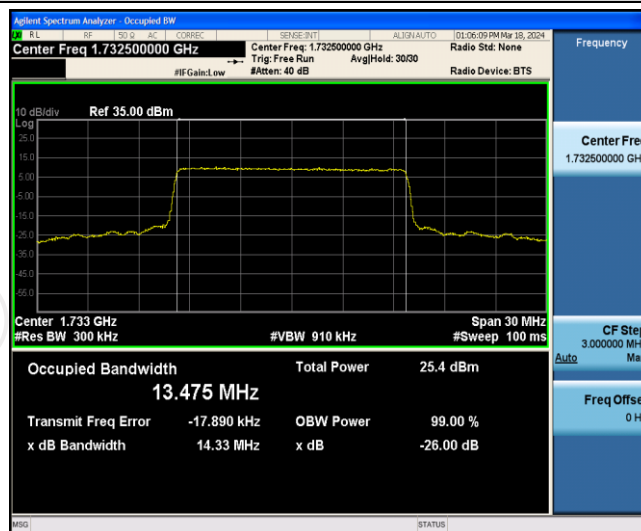

Band4-10MHz-QPSK-20350-50RB#0

Band4-10MHz-16QAM-20000-50RB#0

Band4-10MHz-16QAM-20175-50RB#0

Band4-10MHz-16QAM-20350-50RB#0

Band4-15MHz-QPSK-20025-75RB#0

Band4-15MHz-QPSK-20175-75RB#0

Band4-15MHz-QPSK-20325-75RB#0