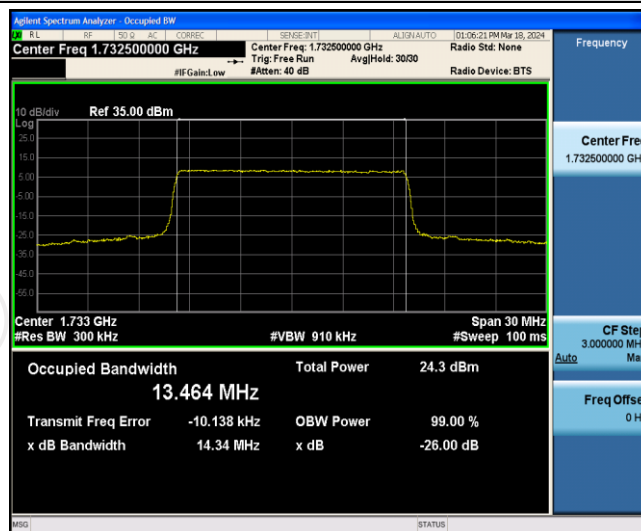

Band4-15MHz-16QAM-20025-75RB#0