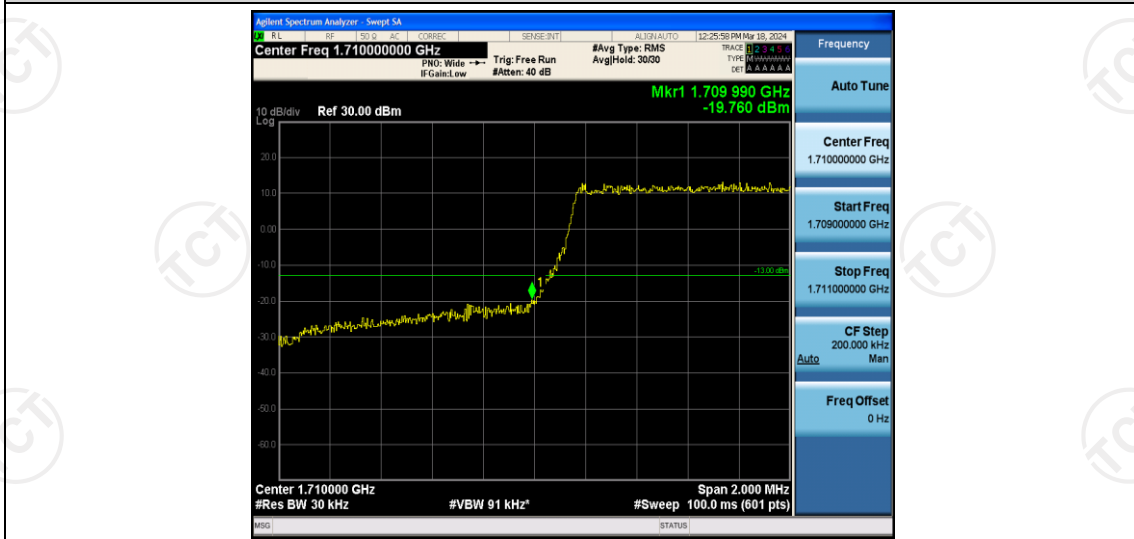

Band4-1.4MHz-16QAM-19957-6RB#0