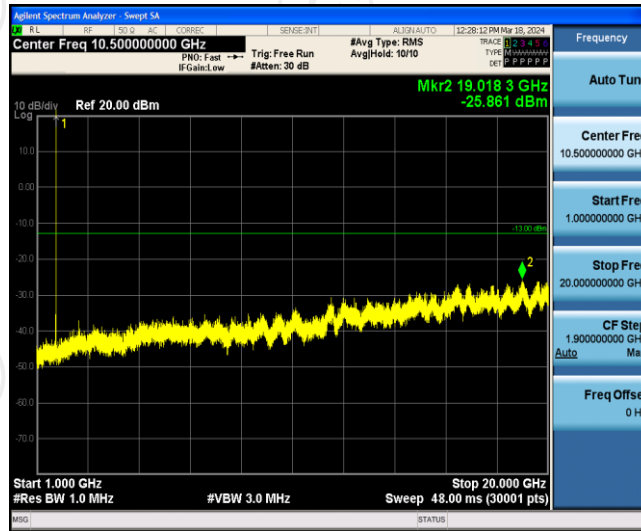

Band4-1.4MHz-QPSK-19957-1RB#0-Range2:1000~20000MHz