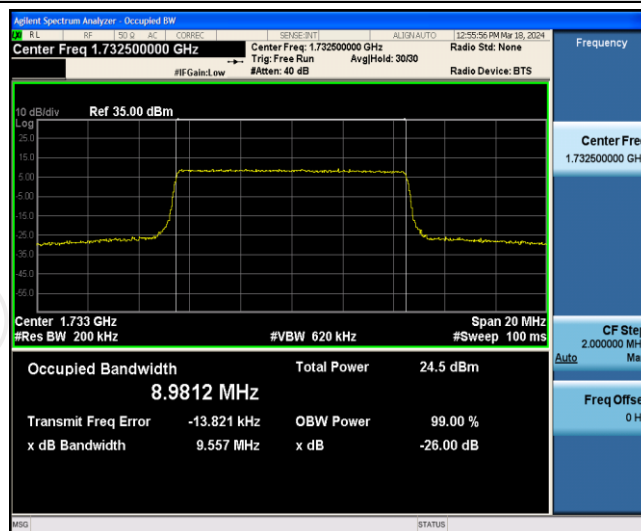

Band4-10MHz-QPSK-20350-50RB#0

Band4-10MHz-16QAM-20000-50RB#0

Band4-10MHz-16QAM-20175-50RB#0

Band4-10MHz-16QAM-20350-50RB#0

Band4-15MHz-QPSK-20025-75RB#0

Band4-15MHz-QPSK-20175-75RB#0

Band4-15MHz-QPSK-20325-75RB#0