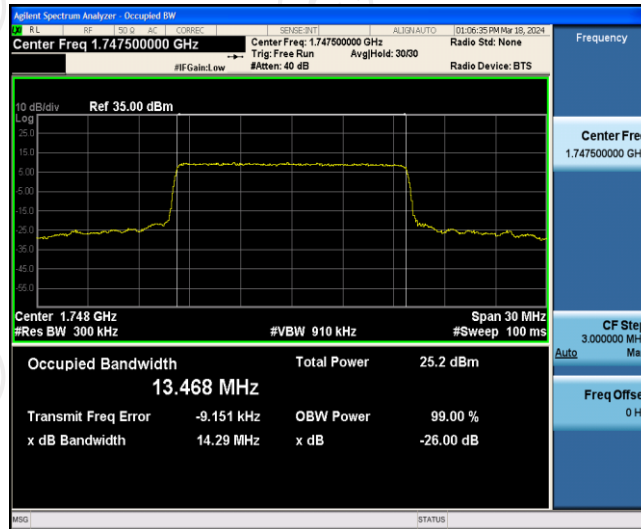

Band4-10MHz-QPSK-20350-50RB#0

Band4-10MHz-16QAM-20000-50RB#0

Band4-10MHz-16QAM-20175-50RB#0

Band4-10MHz-16QAM-20350-50RB#0

Band4-15MHz-QPSK-20025-75RB#0

Band4-15MHz-QPSK-20175-75RB#0

Band4-15MHz-QPSK-20325-75RB#0