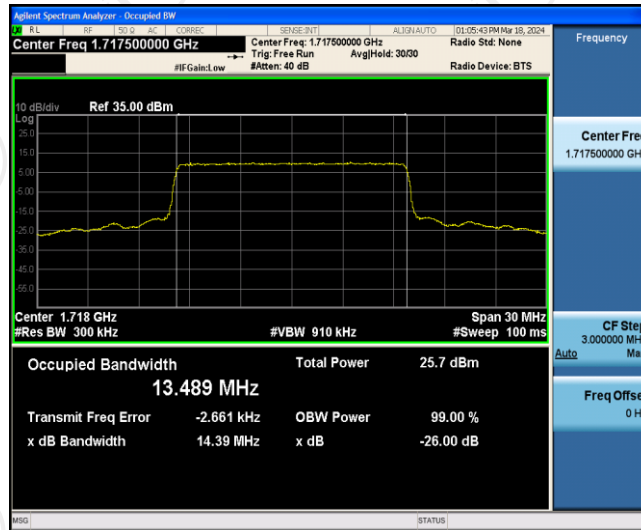

Band4-10MHz-QPSK-20350-50RB#0

Band4-10MHz-16QAM-20000-50RB#0

Band4-10MHz-16QAM-20175-50RB#0

Band4-10MHz-16QAM-20350-50RB#0

Band4-15MHz-QPSK-20025-75RB#0

Band4-15MHz-QPSK-20175-75RB#0

Band4-15MHz-QPSK-20325-75RB#0