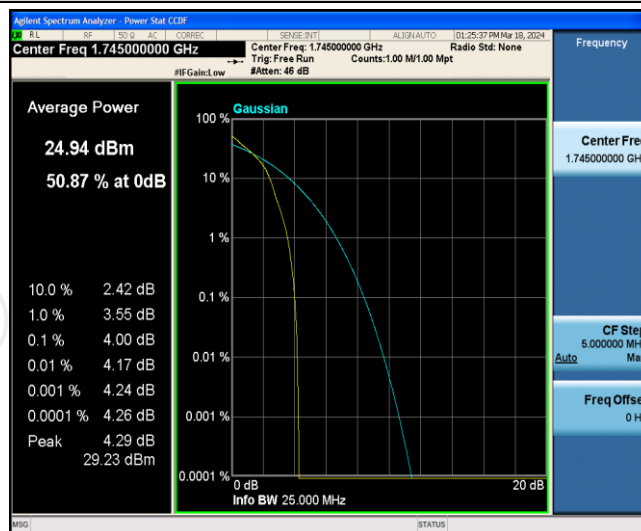

Band4-20MHz-QPSK-20175-100RB#0