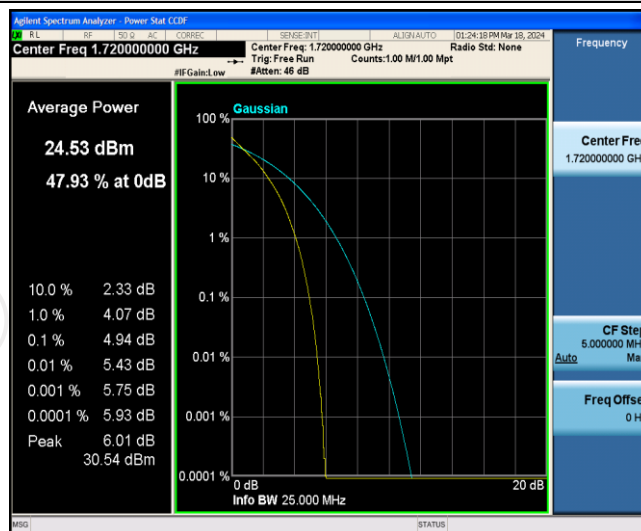

Band4-15MHz-16QAM-20025-75RB#0

Band4-15MHz-16QAM-20175-1RB#0

Band4-15MHz-16QAM-20175-75RB#0

Band4-15MHz-16QAM-20325-1RB#0

Band4-15MHz-16QAM-20325-75RB#0

Band4-20MHz-QPSK-20050-1RB#0

Band4-20MHz-QPSK-20050-100RB#0