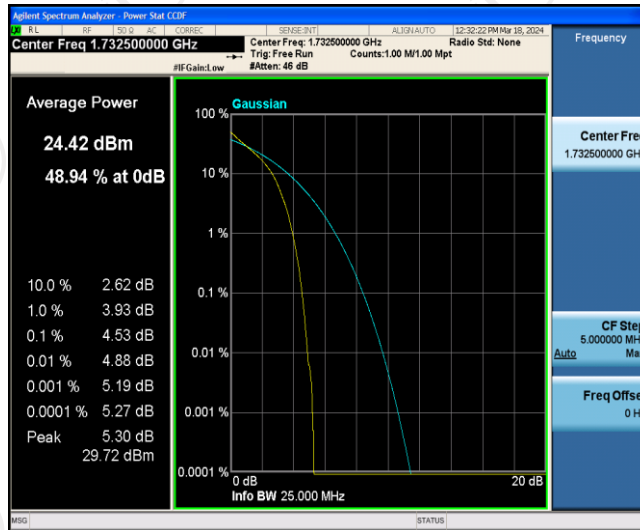

Band4-1.4MHz-QPSK-20175-1RB#0

Band4-1.4MHz-QPSK-20175-6RB#0