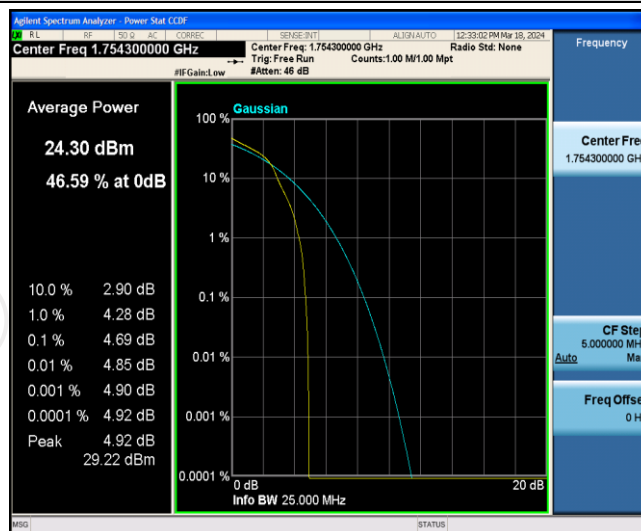

Band4-1.4MHz-16QAM-20175-6RB#0

Band4-1.4MHz-16QAM-20393-1RB#0