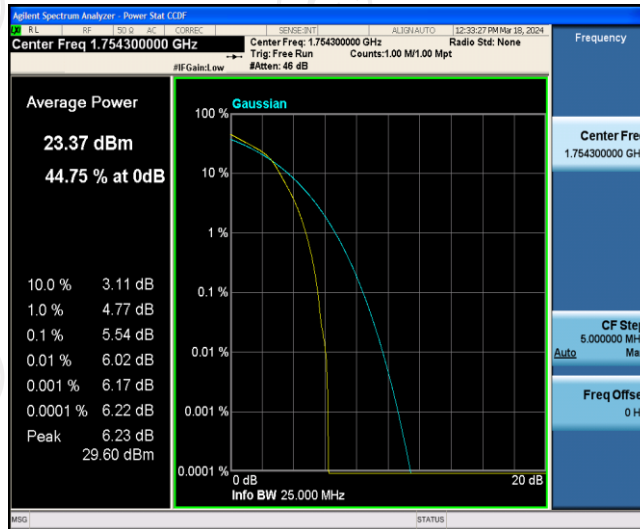

Band4-1.4MHz-16QAM-20393-1RB#0

Band4-1.4MHz-16QAM-20393-6RB#0