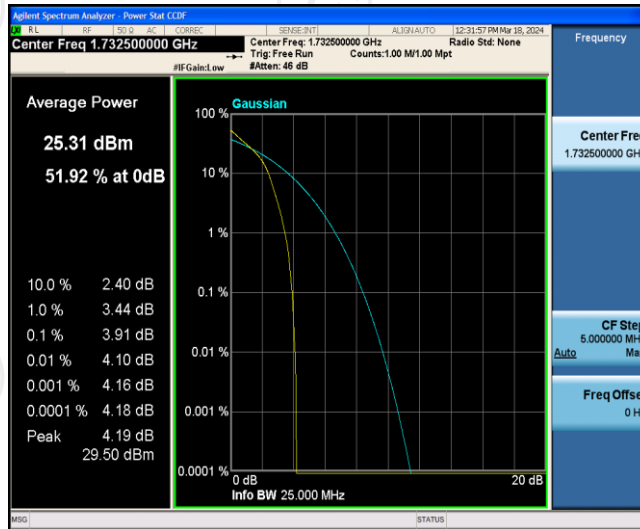

Band4-1.4MHz-QPSK-20175-1RB#0