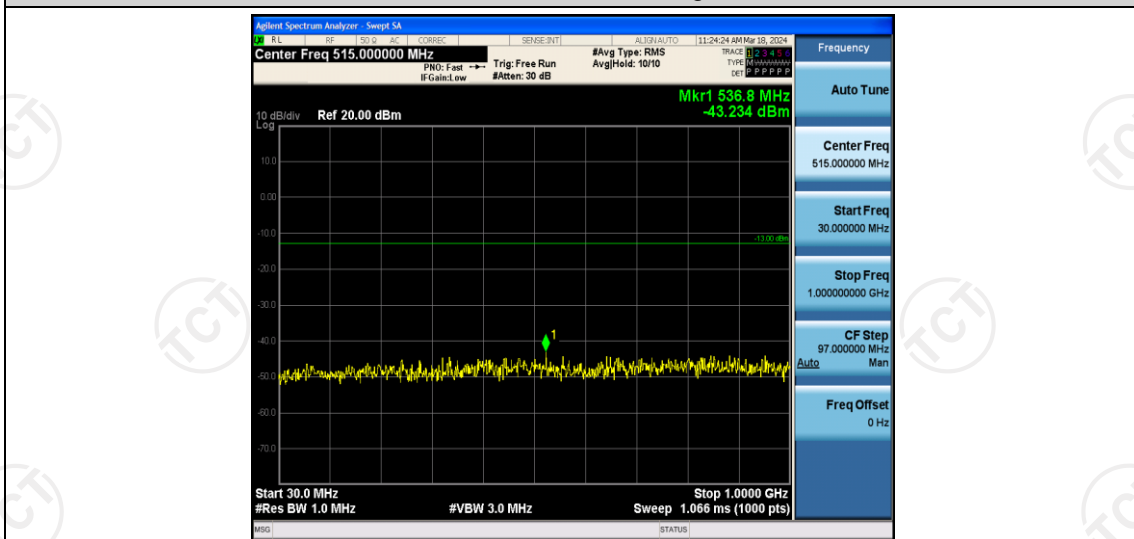

Band2-1.4MHz-16QAM-18607-1RB#0-Range1:30~1000MHz