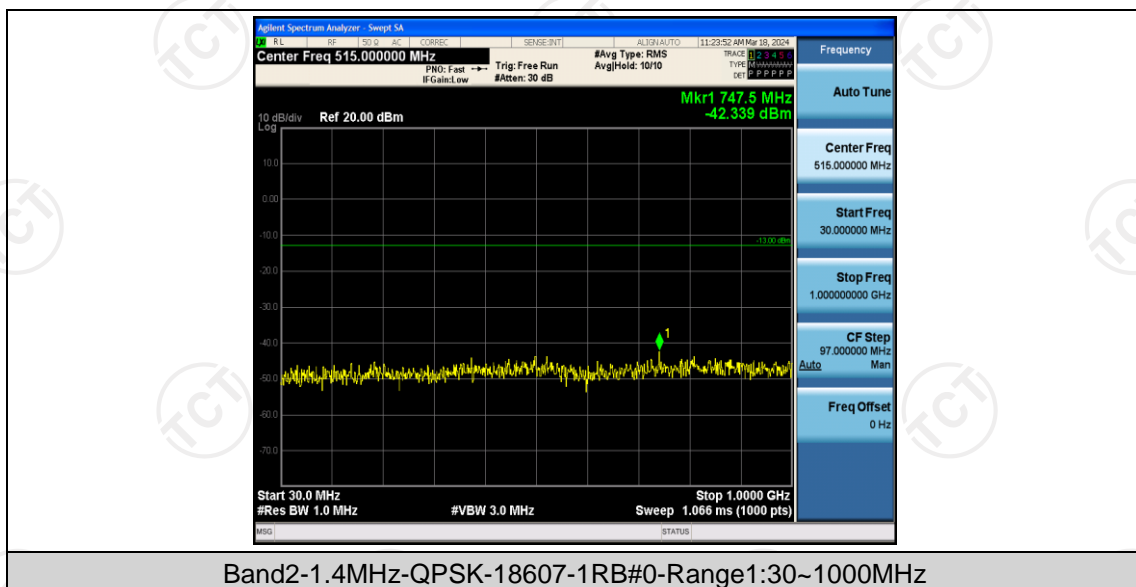

2						2	S
Band 2	20MHz	QPSK	18700	1RB#0	Range2:1000~20000M Hz	-25.1 6	PAS S
Band 2	20MHz	QPSK	18900	1RB#0	Range1:30~1000MHz	-42.6 4	PAS S
Band 2	20MHz	QPSK	18900	1RB#0	Range2:1000~20000M Hz	-25.5 3	PAS S
Band 2	20MHz	QPSK	19100	1RB#0	Range1:30~1000MHz	-43.7 2	PAS S
Band 2	20MHz	QPSK	19100	1RB#0	Range2:1000~20000M Hz	-25.1	PAS S
Band 2	20MHz	16QAM	18700	1RB#0	Range1:30~1000MHz	-42.6 7	PAS S
Band 2	20MHz	16QAM	18700	1RB#0	Range2:1000~20000M Hz	-24.9 8	PAS S
Band 2	20MHz	16QAM	18900	1RB#0	Range1:30~1000MHz	-42.5	PAS S
Band 2	20MHz	16QAM	18900	1RB#0	Range2:1000~20000M Hz	-25.4	PAS S
Band 2	20MHz	16QAM	19100	1RB#0	Range1:30~1000MHz	-42.7 2	PAS S
Band 2	20MHz	16QAM	19100	1RB#0	Range2:1000~20000M Hz	-26.3	PAS S

Test Graphs