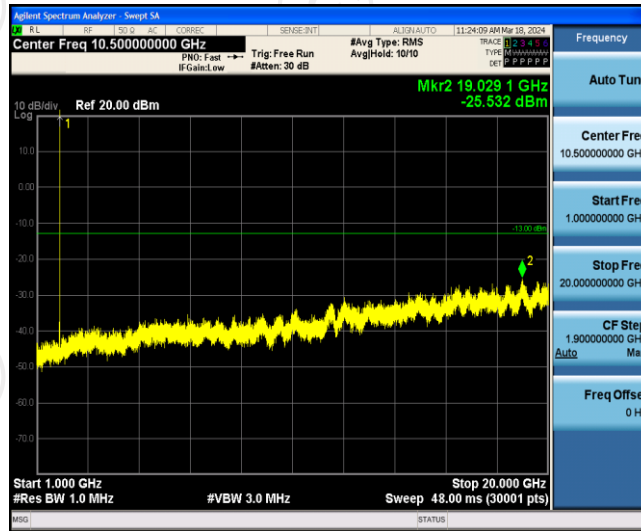

Band2-1.4MHz-QPSK-18607-1RB#0-Range2:1000~20000MHz