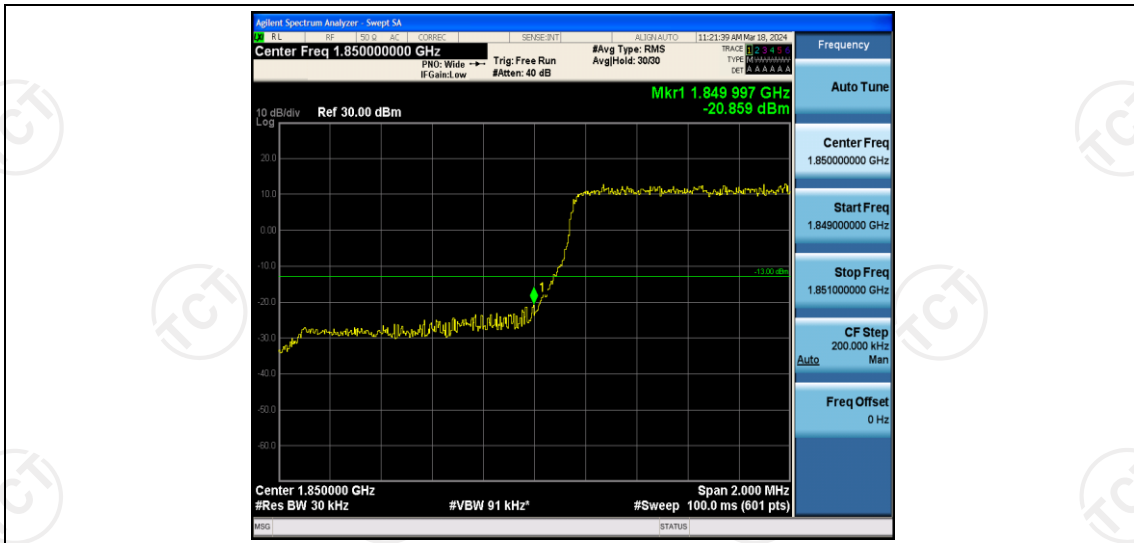

Test Graphs

Band2-1.4MHz-QPSK-18607-6RB#0