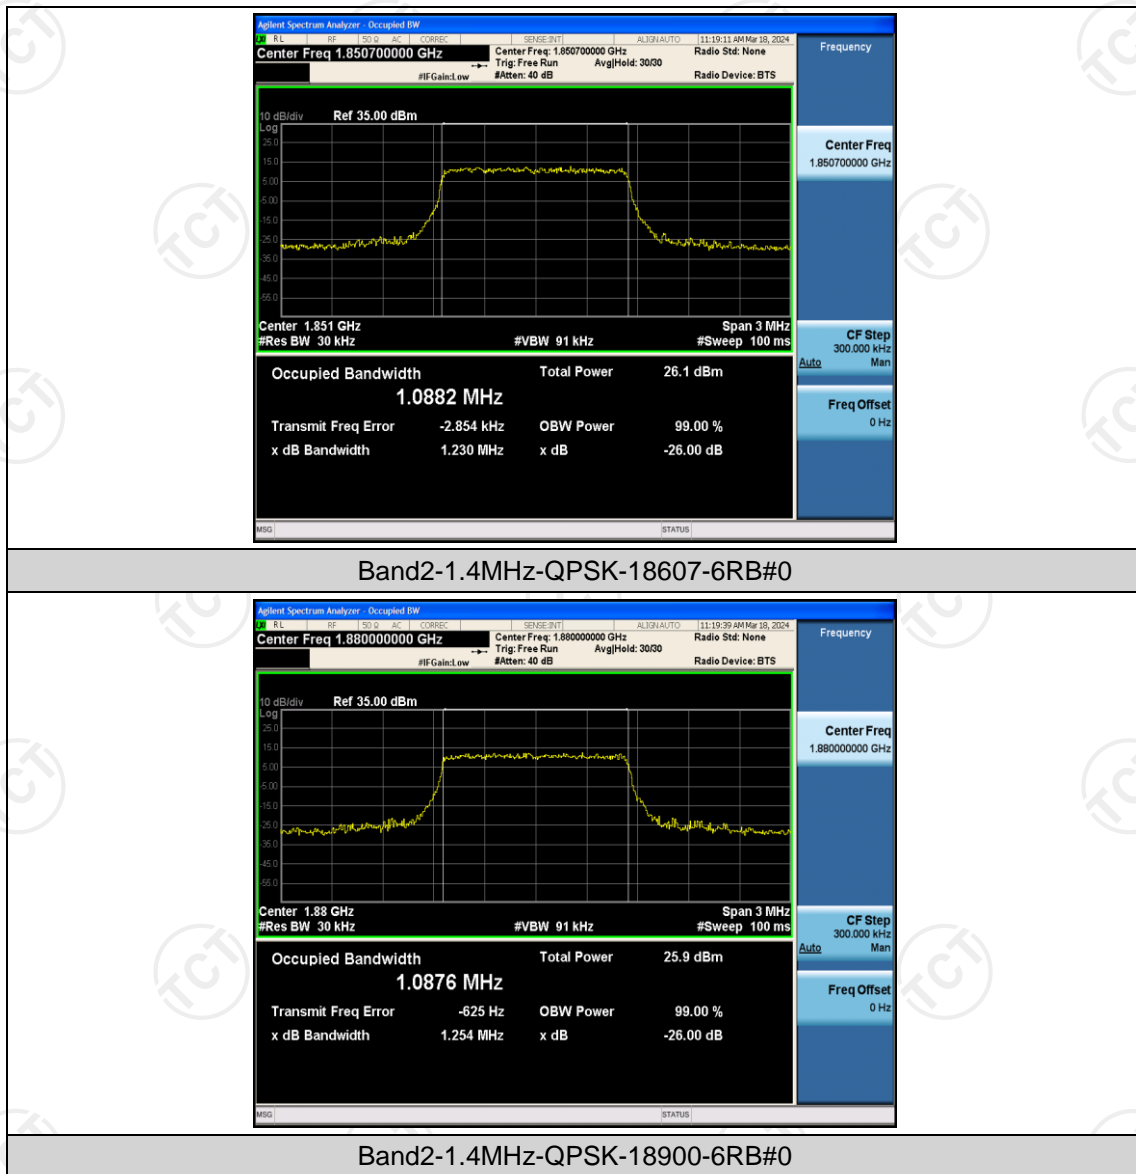

Test Graphs