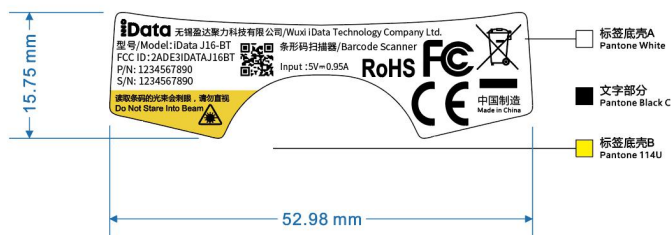

Model name:iData J16-BT  
FCC ID:2ADE3IDATAJ16BT

Label:

J16\_1/2-扫描枪标准版标签

J16\_1/2-扫描枪标准版标签

Location: