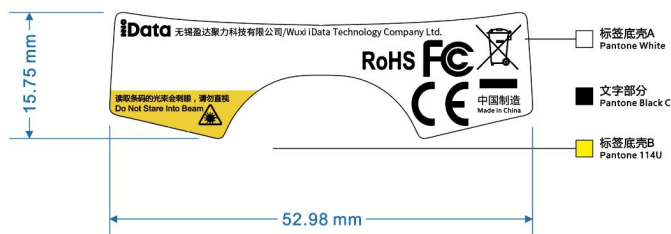

Model name:iData J16-BT  
FCC ID:2ADE3IDATAJ16BT

Label:

J16\_1/2-扫描枪标准版标签

J16\_1/2-扫描枪标准版标签

Location: