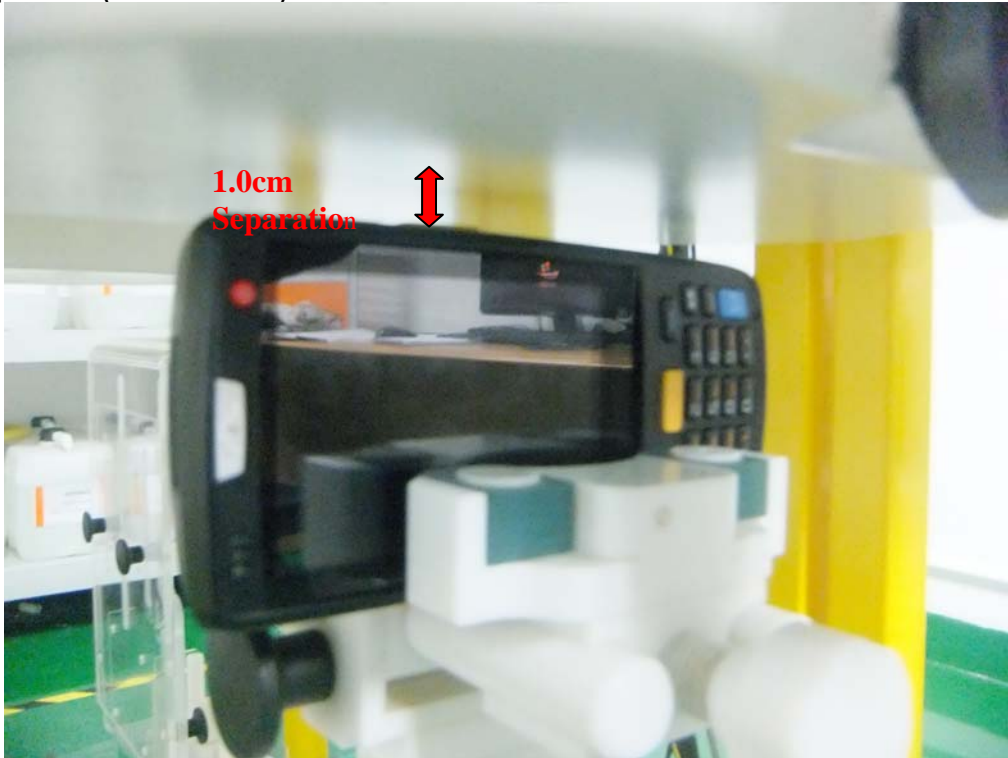

Annex B SAR System PHOTOGRAPHS

Liquid depth $\geq 15\text{cm}$

Annex C SETUP PHOTOGRAPHS

Right Head Touch View

Right Head Tilt View

Left Head Touch View

Left Head Tilt View

Body Setup Photo (LCD UP)

Body Setup Photo (LCD DOWN)

Body Setup Photo (RIGHT EDGE)

Body Setup Photo (LEFT EDGE)

Body Setup Photo (BOTTOM EDGE)