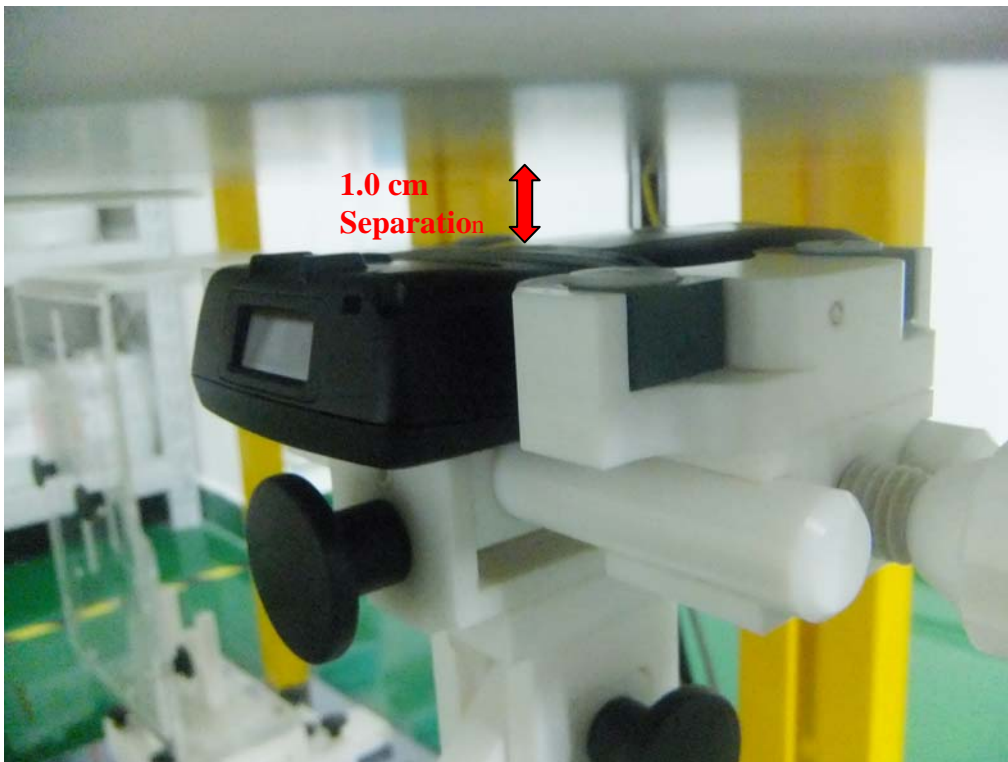

Annex B SAR System PHOTOGRAPHS

Liquid depth $\geq 15\text{cm}$

Annex C SETUP PHOTOGRAPHS

Right Head Touch View

Right Head Tilt View

Left Head Touch View

Left Head Tilt View

Body Setup Photo (LCD UP)

Body Setup Photo (LCD DOWN)

Body Setup Photo (RIGHT EDGE)

Body Setup Photo (LEFT EDGE)

Body Setup Photo (BOTTOM EDGE)