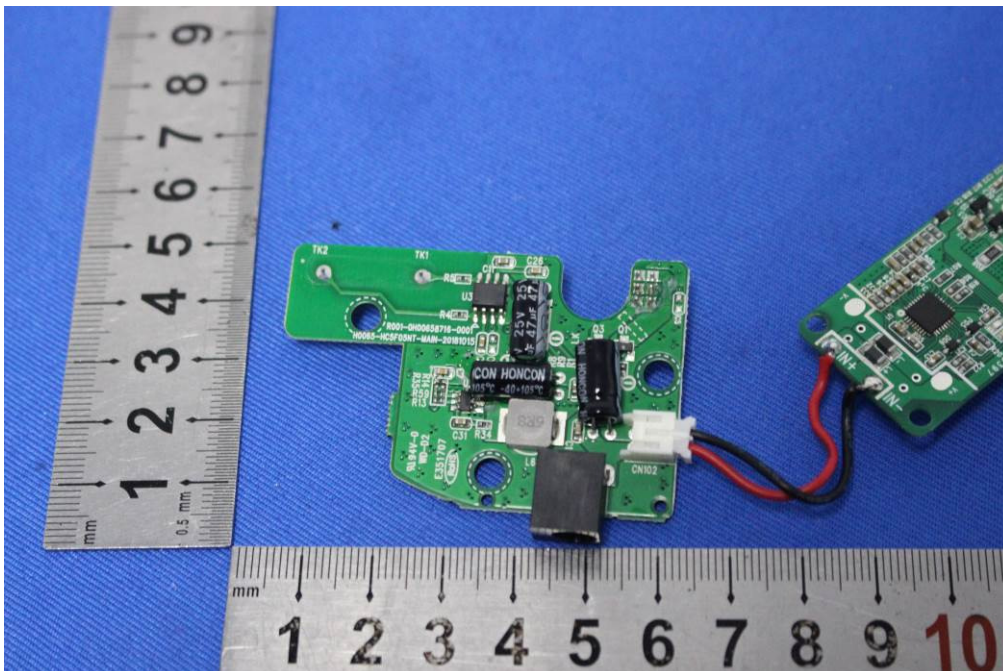

Internal Photos for SZEM1904012959CR

FCC ID: 2ADDJ-H0065

1 EUT Constructional Details

Antenna