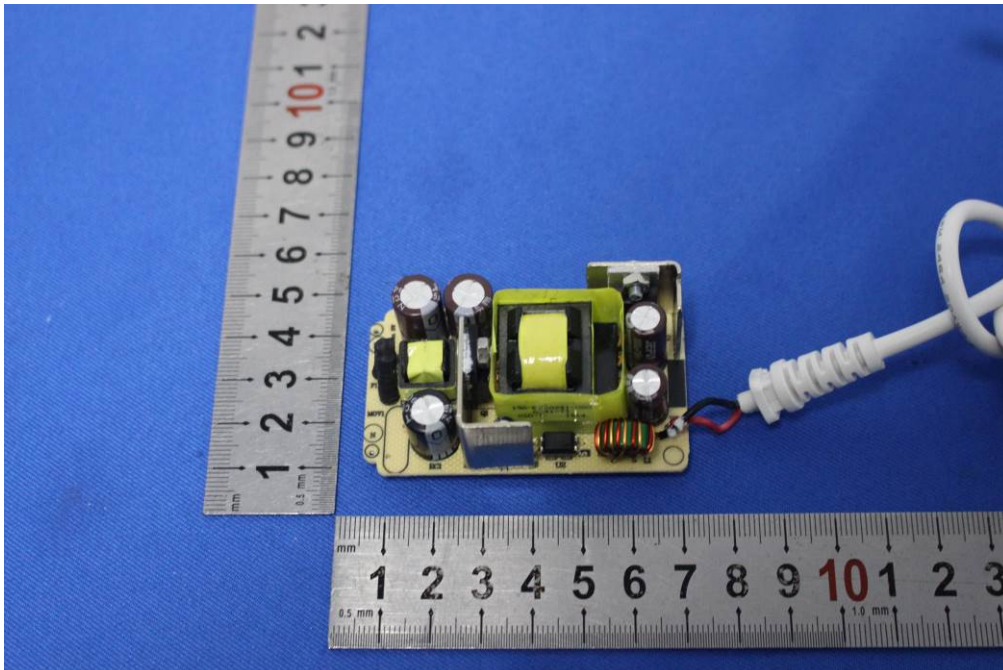

Internal Photos for SZEM1904012959CR

FCC ID: 2ADDJ-H0065

1 EUT Constructional Details

Antenna