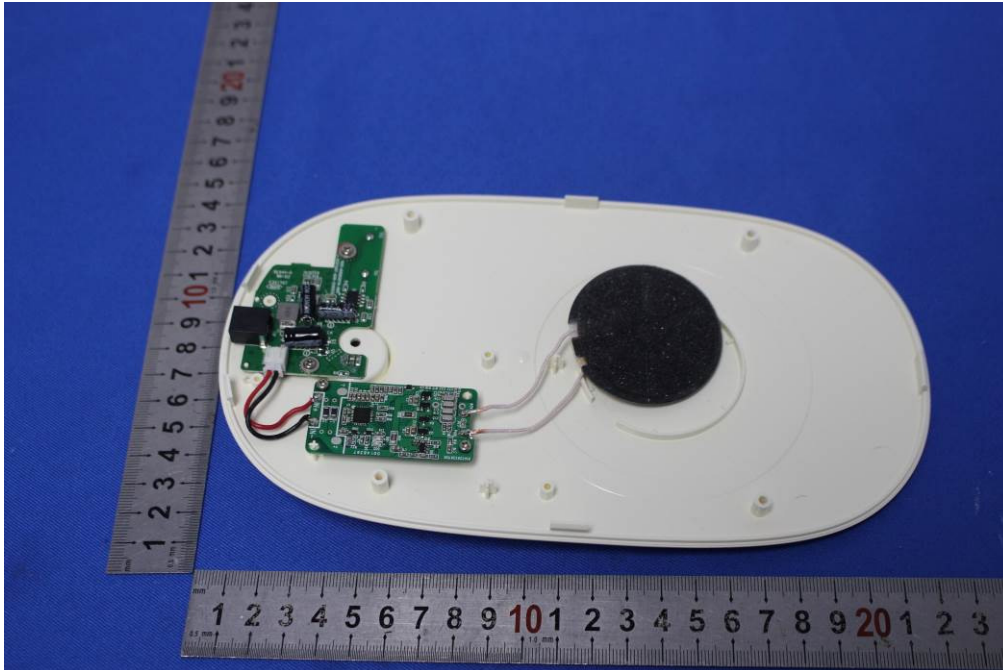

Internal Photos for SZEM1904012959CR

FCC ID: 2ADDJ-H0065

1 EUT Constructional Details

Antenna