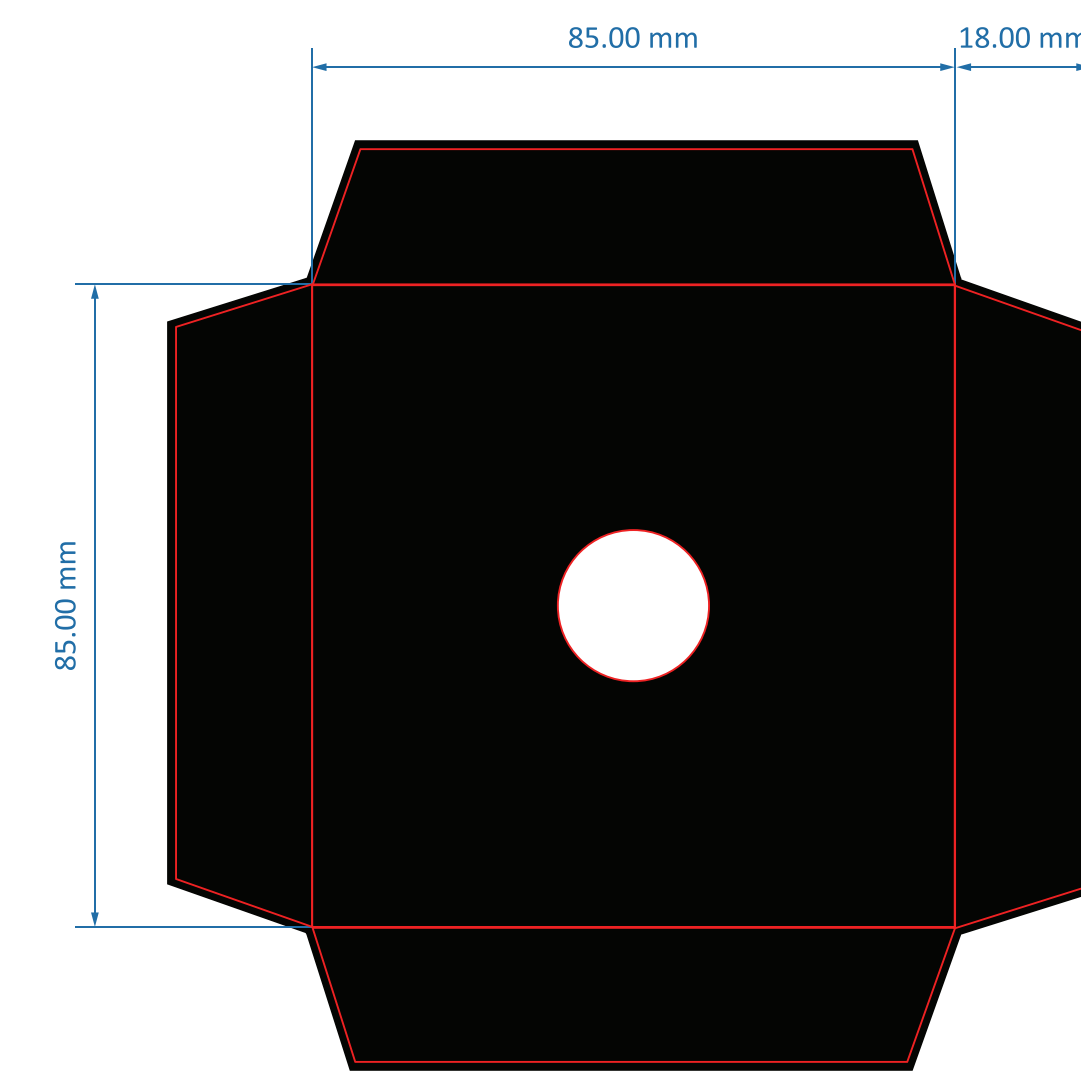

Rev.	Rev. Date	Modified By	Brief Description
V1			Initial Issue
V2			

Black Box
 Pantone Cool Grey 4C
 White

BOTTOM

TOP

Sleeve

Dimension:92x92x51.5mm
 Material:400g Coated one side,Matt laminating
 材质：400克单铜，4C印刷 过防刮花哑膜

Folding box

Dimension:90x90x49mm
 Material:250g Coated one side with F fluter,Matt laminating
 材质：250克单铜裱F坑，4C印刷 过防刮花哑膜

Thickness

Dimension:88x88x28mm
 Material:(Black color)high density sponge
 材质：黑色高密度海绵

Dimension:85x85x18mm
 Material:250g Coated one side with F fluter,
 Matt laminating
 材质：250克单铜裱F坑，印刷过哑胶

Inner box

VENDOR CODE :		DESCRIPTION :	
APPROVED BY PM & DATE :		43452 Packaging Design(Folding box+Sleeve)	
PM PRINT NAME :		PID # : 43452	
DATE :	UNIT :	SHEET :	FILE NAME :
2021/05/28	MM	1 OF 2	PID_PACKAGE

ITEM NO.	LENGTH	WIDTH	HEIGHT	CBM/CTN	QT'Y/CTN	G.W./CTN	N.W./CTN
PACKAGE INFORMATION							