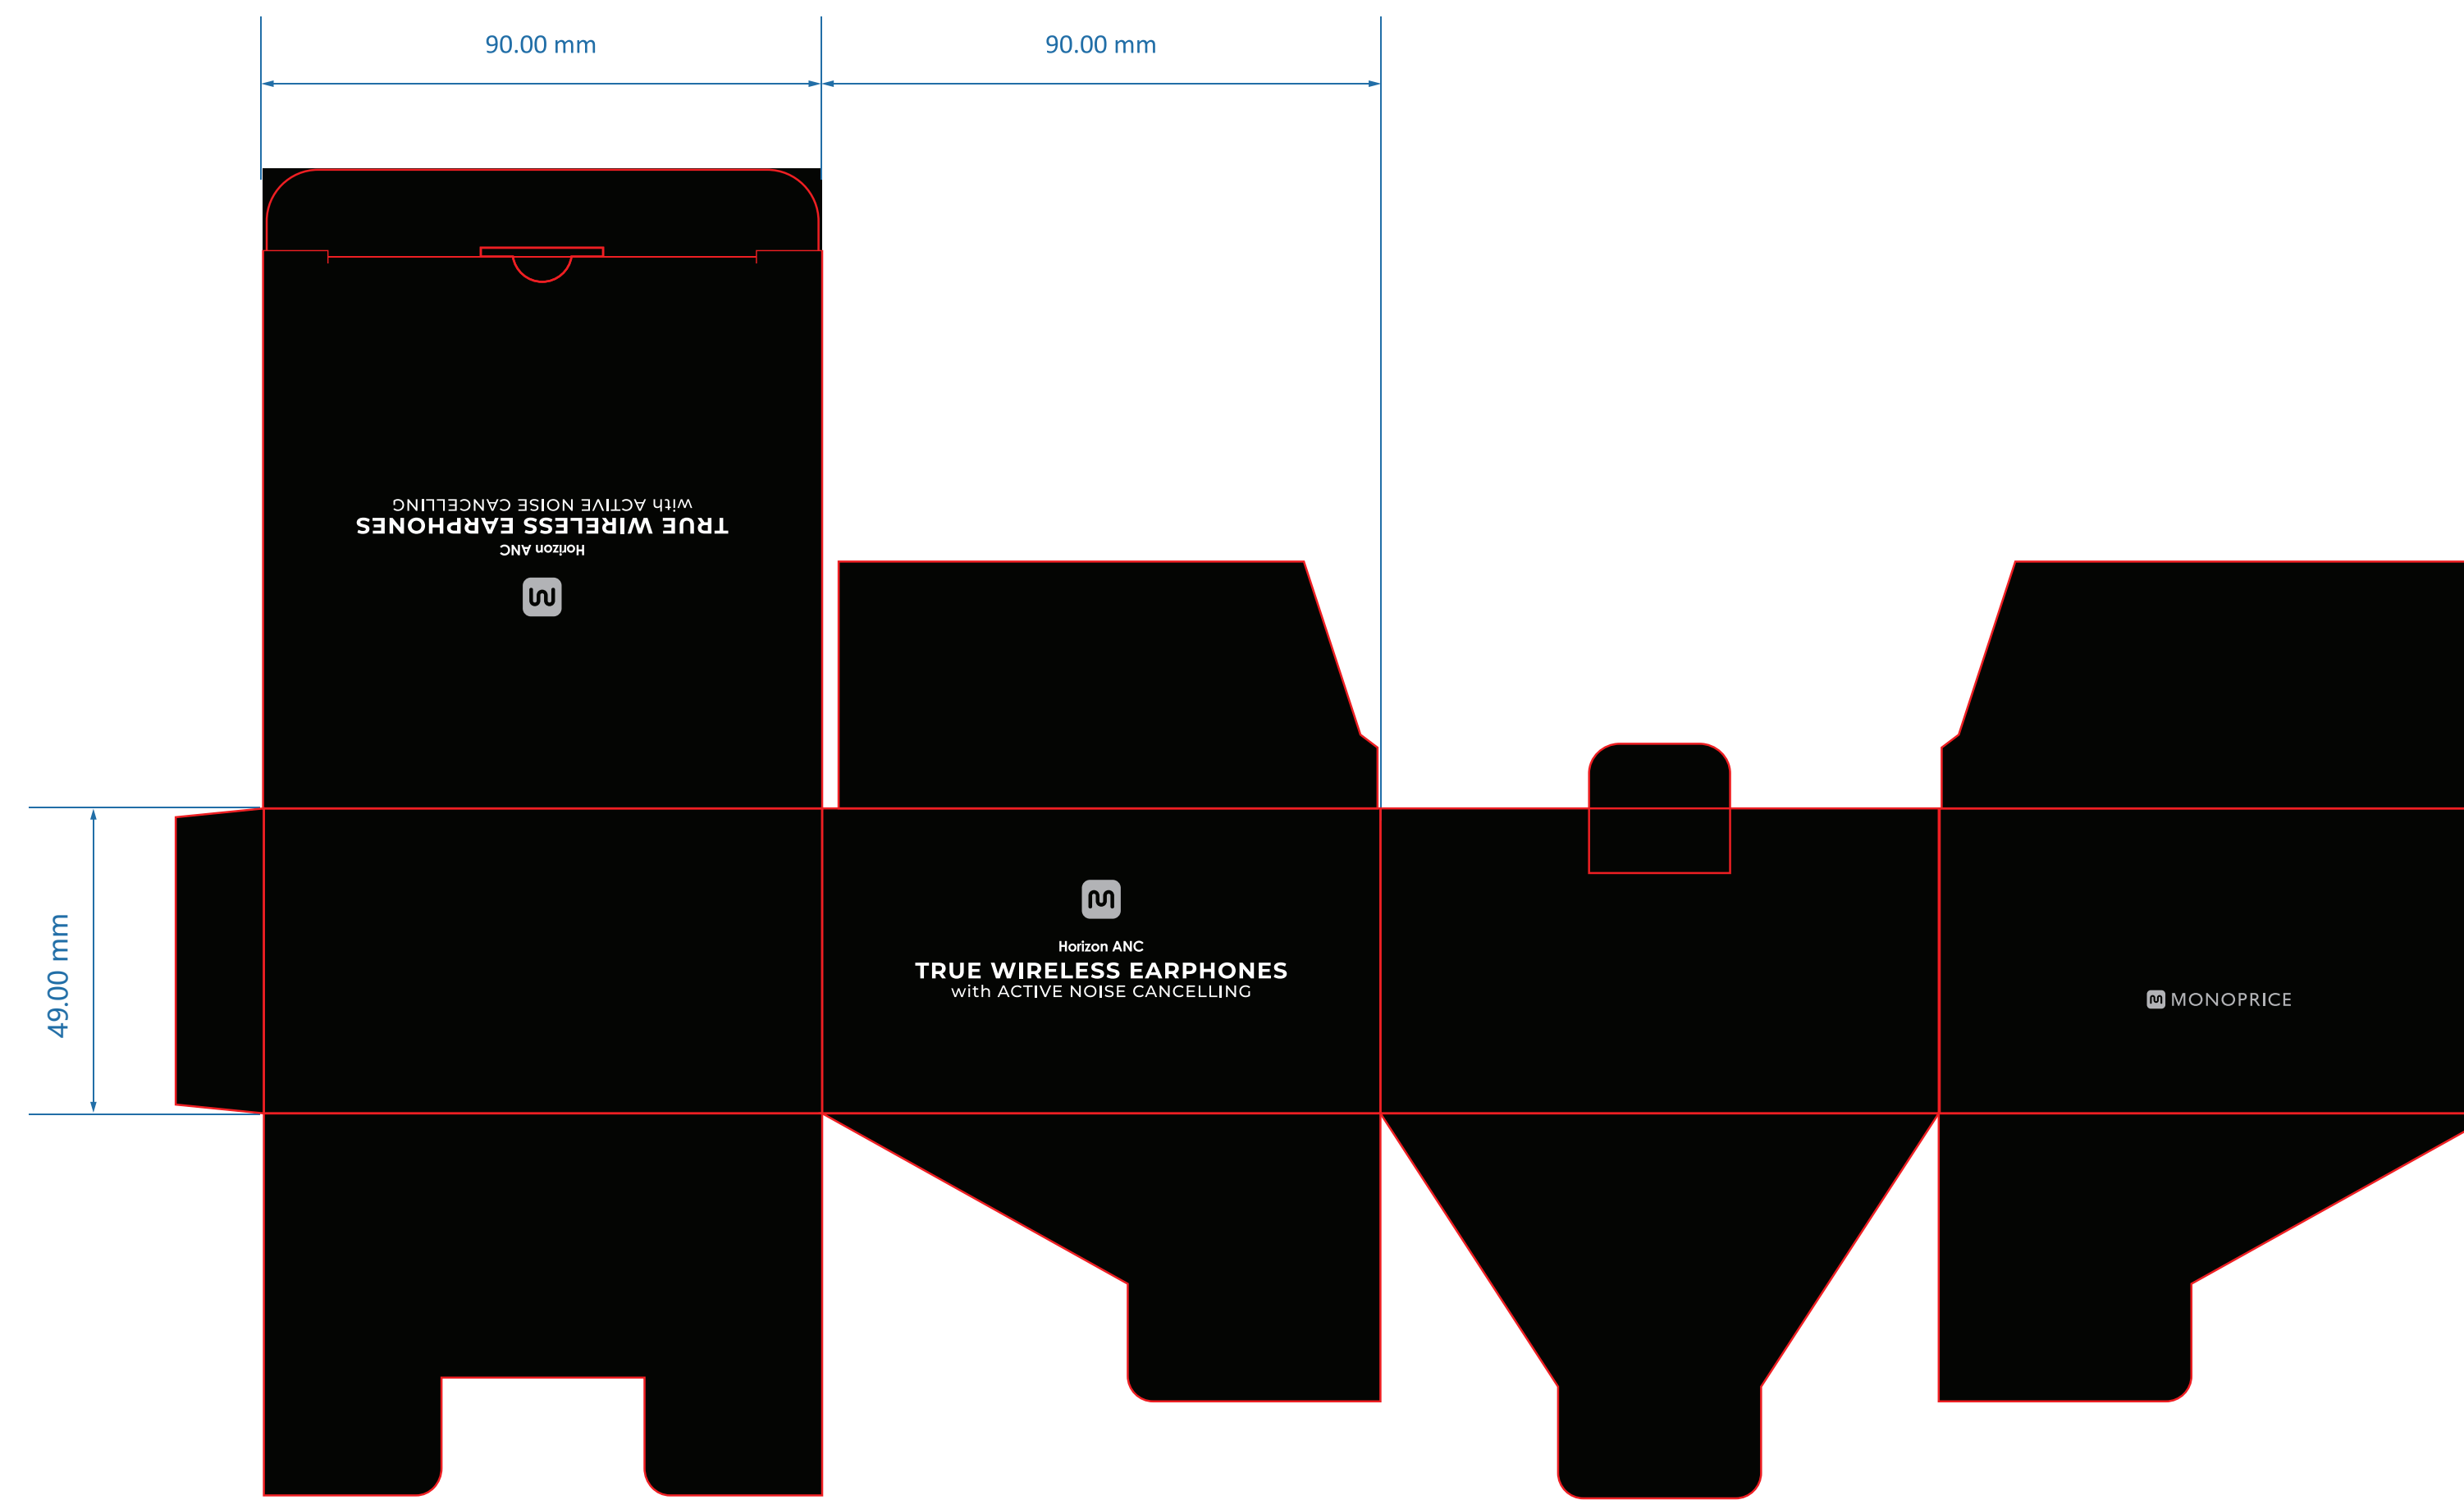

Rev.	Rev. Date	Modified By	Brief Description
V1			Initial Issue
V2			

Black Box
 Pantone Cool Grey 4C
 White

BOTTOM

TOP

Sleeve

Dimension:92x92x51.5mm
 Material:400g Coated one side,Matt laminating
 材质：400克单铜，4C印刷 过防刮花哑膜

Folding box

Dimension:90x90x49mm
 Material:250g Coated one side with F fluter,Matt laminating
 材质：250克单铜裱F坑，4C印刷 过防刮花哑膜

Thickness

Dimension:88x88x28mm
 Material:(Black color)high density sponge
 材质：黑色高密度海绵

Dimension:85x85x18mm
 Material:250g Coated one side with F fluter,
 Matt laminating
 材质：250克单铜裱F坑，印刷过哑胶

Inner box

VENDOR CODE :		DESCRIPTION :	
APPROVED BY PM & DATE :		43452 Packaging Design(Folding box+Sleeve)	
PM PRINT NAME :		PID # : 43452	
DATE :	UNIT :	SHEET :	FILE NAME :
2021/05/28	MM	1 OF 2	PID_PACKAGE

ITEM NO.	LENGTH	WIDTH	HEIGHT	CBM/CTN	QT'Y/CTN	G.W./CTN	N.W./CTN
PACKAGE INFORMATION							