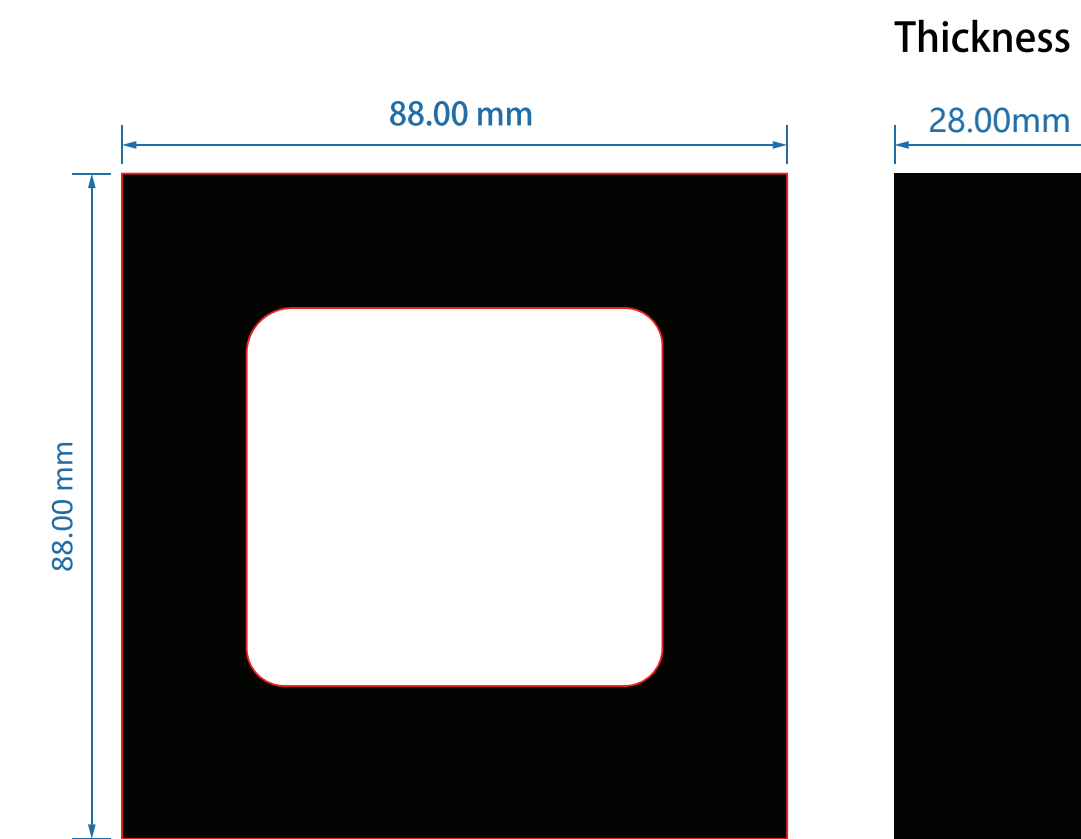

Rev.	Rev. Date	Modified By	Brief Description
V1			Initial Issue
V2			

Black Box
 Pantone Cool Grey 4C
 White

BOTTOM

TOP

Sleeve

Dimension:92x92x51.5mm
 Material:400g Coated one side,Matt laminating
 材质：400克单铜，4C印刷 过防刮花哑膜

Folding box

Dimension:90x90x49mm
 Material:250g Coated one side with F fluter,Matt laminating
 材质：250克单铜裱F坑，4C印刷 过防刮花哑膜

Thickness

Dimension:88x88x28mm
 Material:(Black color)high density sponge
 材质：黑色高密度海绵

Dimension:85x85x18mm
 Material:250g Coated one side with F fluter,
 Matt laminating
 材质：250克单铜裱F坑，印刷过哑胶

Inner box

VENDOR CODE :		DESCRIPTION :	
APPROVED BY PM & DATE :		43452 Packaging Design(Folding box+Sleeve)	
PM PRINT NAME :		PID # : 43452	
DATE :	UNIT :	SHEET :	FILE NAME :
2021/05/28	MM	1 OF 2	PID_PACKAGE