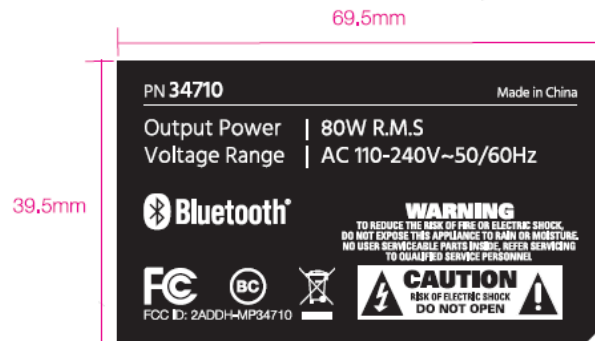

Appendix-External-Photos

FCCID: 2ADDH-MP34710

Model: SOUNDBAR

1.1 EUT –External View

Appendix-External-Photos

Appendix-External-Photos

Appendix-External-Photos

Appendix-External-Photos