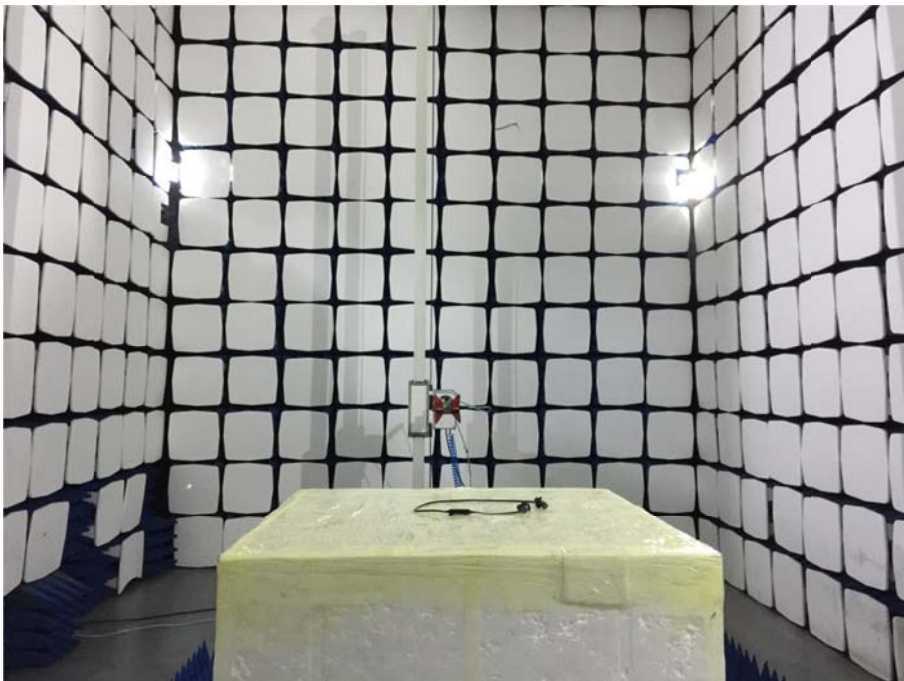


EXHIBIT 4 - TEST SETUP PHOTOGRAPHS

Conducted Emission Test Setup

Radiation Emission Test Setup (Below 30MHz)

Radiation Emission Test Setup (30MHz to 1GHz)

Radiation Emission Test Setup (1GHz to 18GHz)

Radiation Emission Test Setup (Above 18GHz)