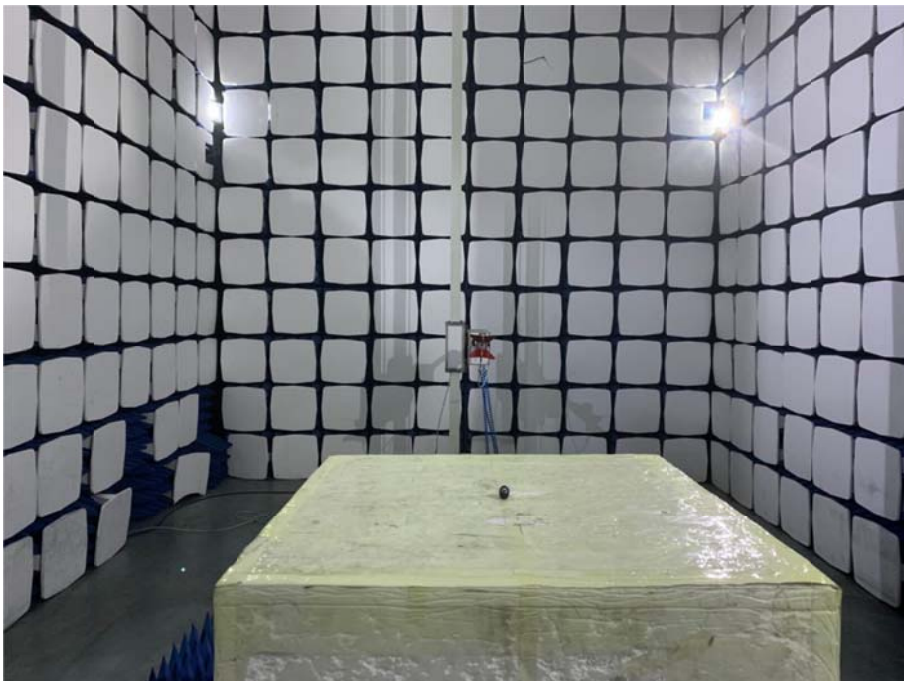

EXHIBIT 4 - TEST SETUP PHOTOGRAPHS

Conducted Emission Test Setup

Radiation Emission Test Setup (Below 30MHz)

Radiation Emission Test Setup (30MHz to 1GHz)**Radiation Emission Test Setup (1GHz to 18GHz)**

Radiation Emission Test Setup (Above 18GHz)