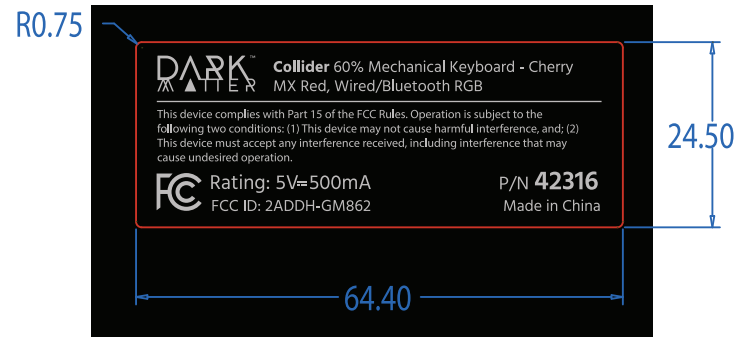

# 42315 Product Label

Black

Cool Grey 4C

# 42316 Product Label

Black

Cool Grey 4C

# 42317 Product Label

Black

Cool Grey 4C

Label Location