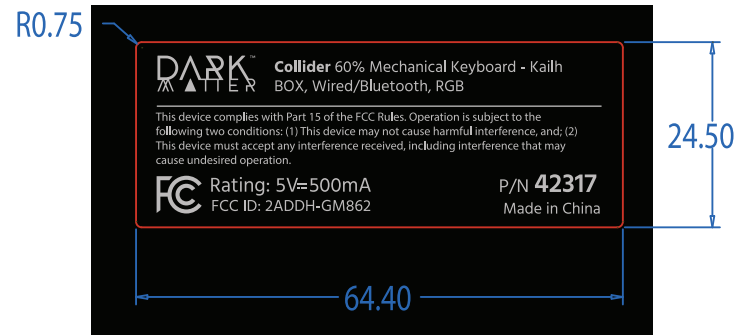

# 42316 Product Label

Black

Cool Grey 4C

# 42317 Product Label

Black

Cool Grey 4C

Label Location