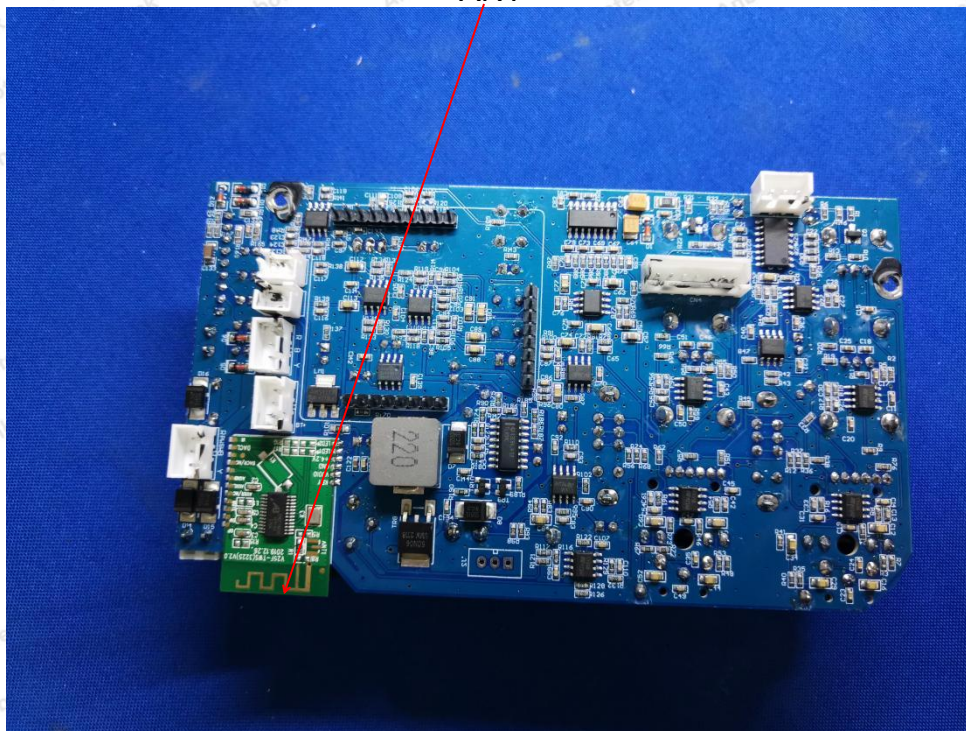

ANT

Shenzhen Anbotek Compliance Laboratory Limited

Address: 1/F., Building D, Sogood Science and Technology Park, Sanwei Community, Hangcheng Street, Bao'an District, Shenzhen, Guangdong, China.

Tel: (86) 755-26066440 Fax: (86) 755-26014772 Email: service@anbotek.com

Hotline
400-003-0500
www.anbotek.com