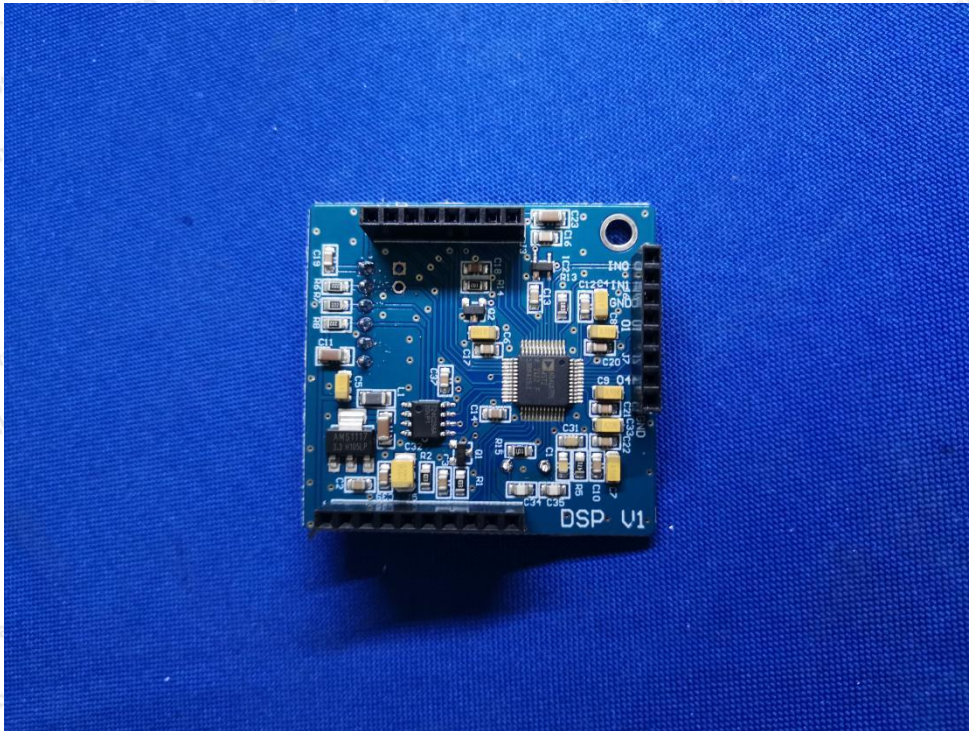

Anbotek

Product Safety

Shenzhen Anbotek Compliance Laboratory Limited

Address: 1/F., Building D, Sogood Science and Technology Park, Sanwei Community, Hangcheng Street, Bao'an District, Shenzhen, Guangdong, China.
Tel: (86) 755-26066440 Fax: (86) 755-26014772 Email: service@anbotek.com

Hotline
400-003-0500
www.anbotek.com