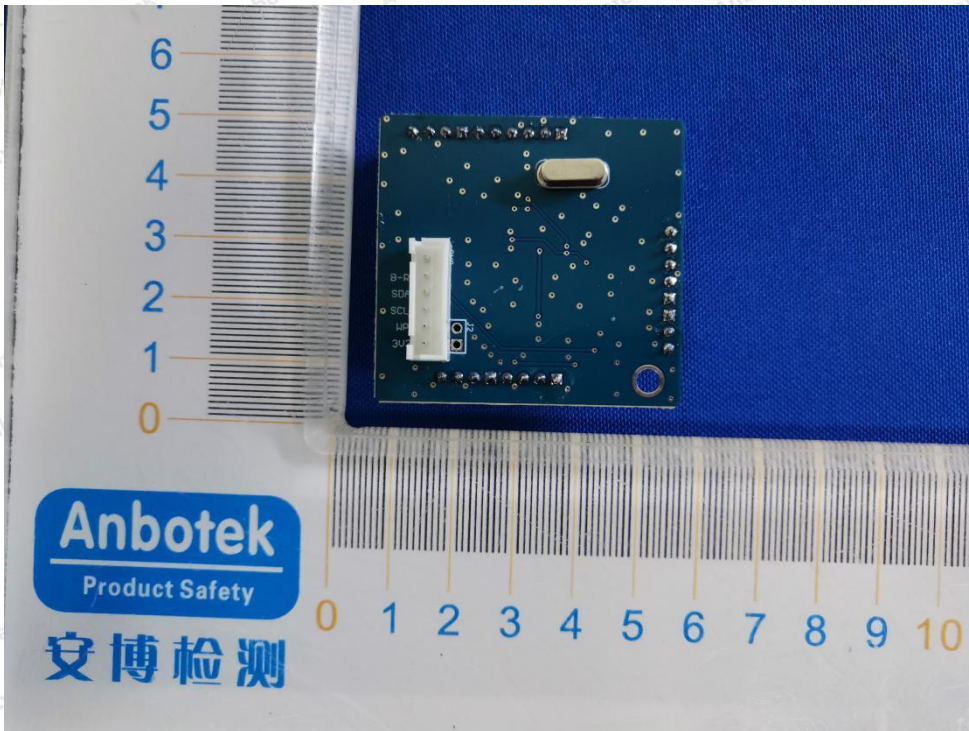

Anbotek

Product Safety

Shenzhen Anbotek Compliance Laboratory Limited

Address: 1/F., Building D, Sogood Science and Technology Park, Sanwei Community, Hangcheng Street, Bao'an District, Shenzhen, Guangdong, China.
Tel: (86) 755-26066440 Fax: (86) 755-26014772 Email: service@anbotek.com

Hotline
400-003-0500
www.anbotek.com