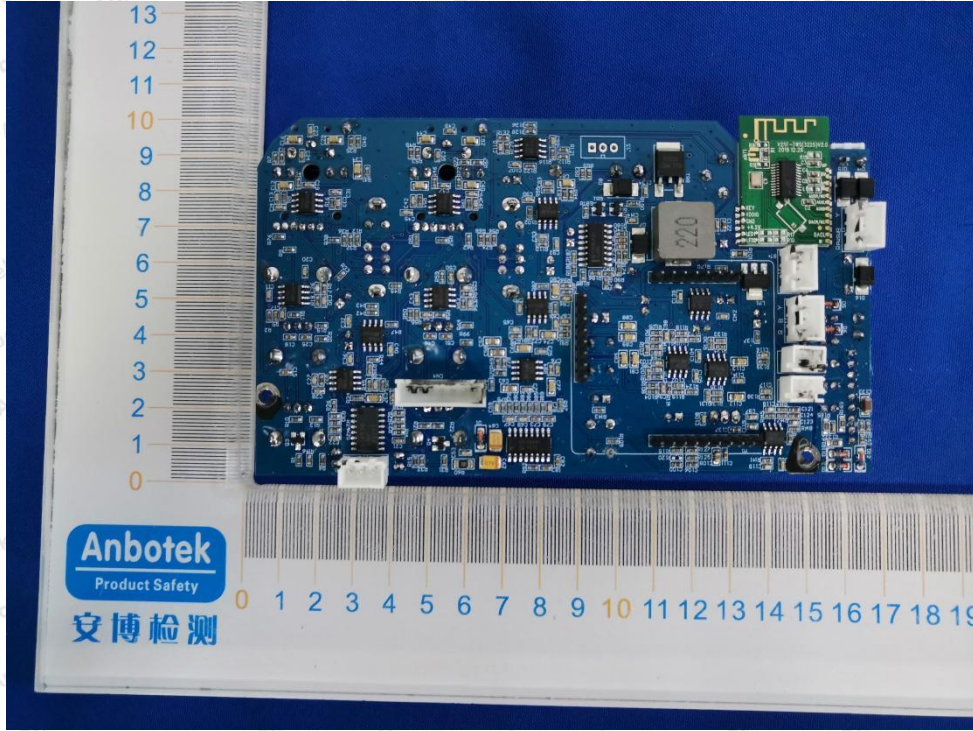

Shenzhen Anbotek Compliance Laboratory Limited

Address: 1/F., Building D, Sogood Science and Technology Park, Sanwei Community, Hangcheng Street, Bao'an District, Shenzhen, Guangdong, China.

Tel: (86) 755-26066440 Fax: (86) 755-26014772 Email: service@anbotek.com

Hotline
400-003-0500
www.anbotek.com