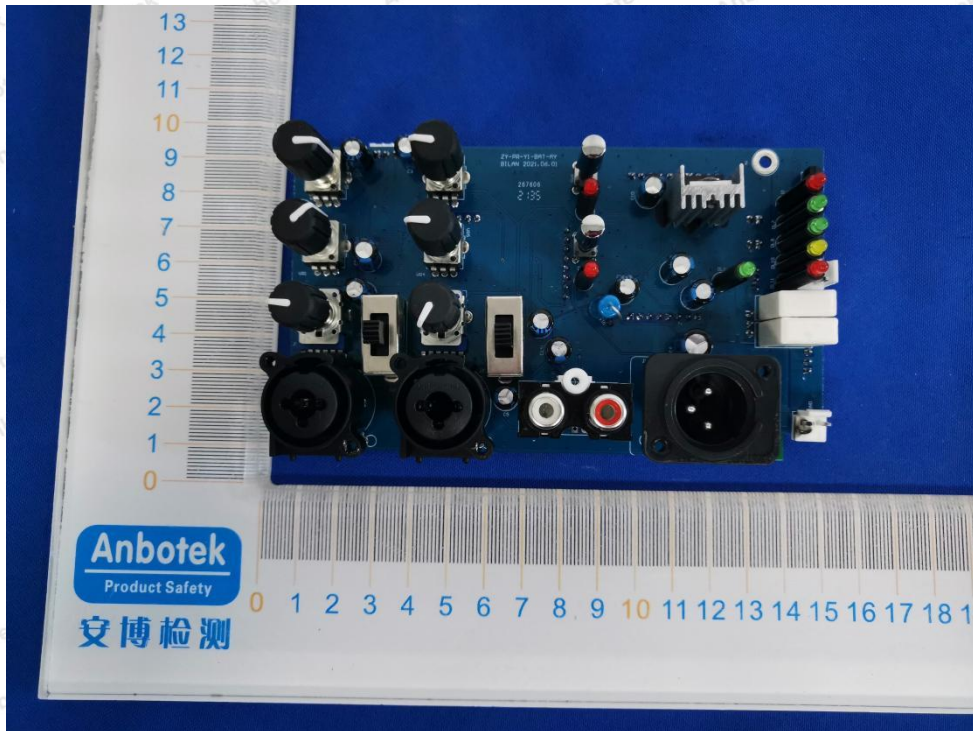

Shenzhen Anbotek Compliance Laboratory Limited

Address: 1/F., Building D, Sogood Science and Technology Park, Sanwei Community, Hangcheng Street, Bao'an District, Shenzhen, Guangdong, China.

Tel: (86) 755-26066440 Fax: (86) 755-26014772 Email: service@anbotek.com

Hotline
400-003-0500
www.anbotek.com