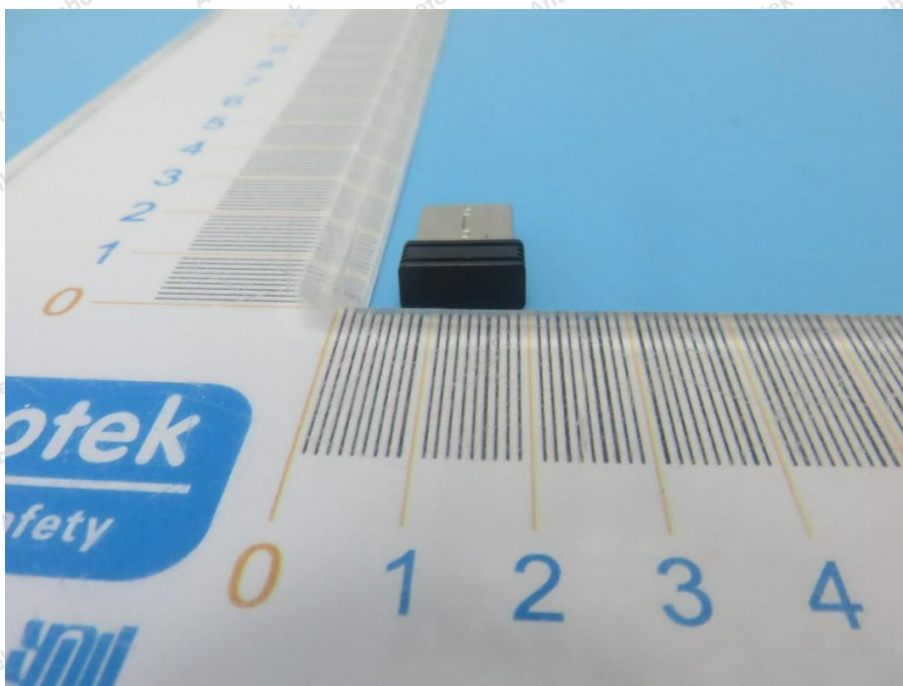

Shenzhen Anbotek Compliance Laboratory Limited

Address: 1/F., Building D, Sogood Science and Technology Park, Sanwei Community, Hangcheng Street, Bao'an District, Shenzhen, Guangdong, China.
Tel: (86) 0755-26066440 Fax: (86) 0755-26014772 Email: service@anbotek.com

Hotline
400-003-0500
www.anbotek.com.cn