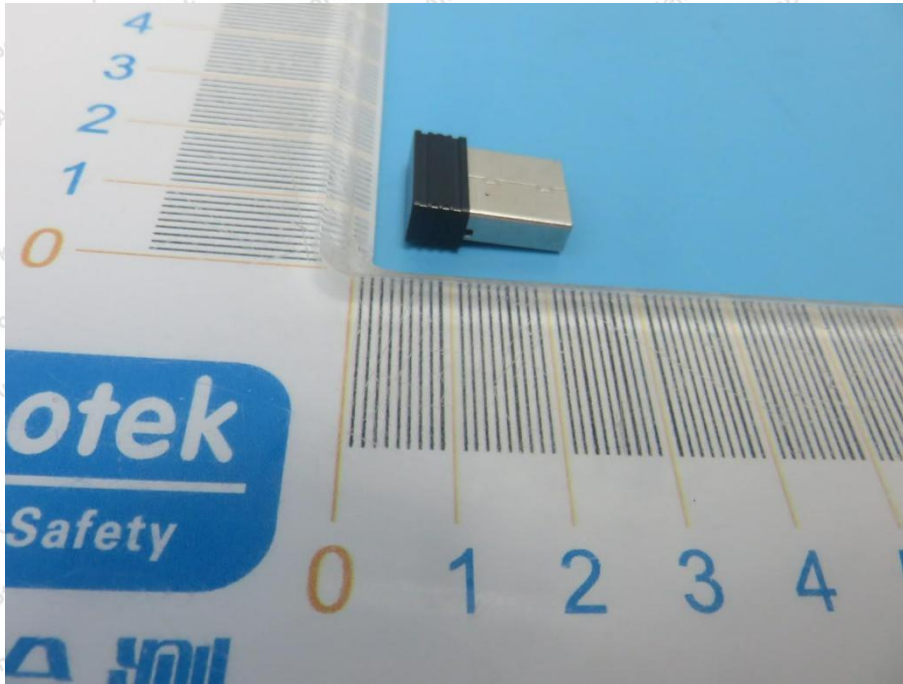

Appendix II -- External Photograph

Shenzhen Anbotek Compliance Laboratory Limited

Address: 1/F., Building D, Sogood Science and Technology Park, Sanwei Community, Hangcheng Street, Bao'an District, Shenzhen, Guangdong, China.
Tel: (86) 0755-26066440 Fax: (86) 0755-26014772 Email: service@anbotek.com