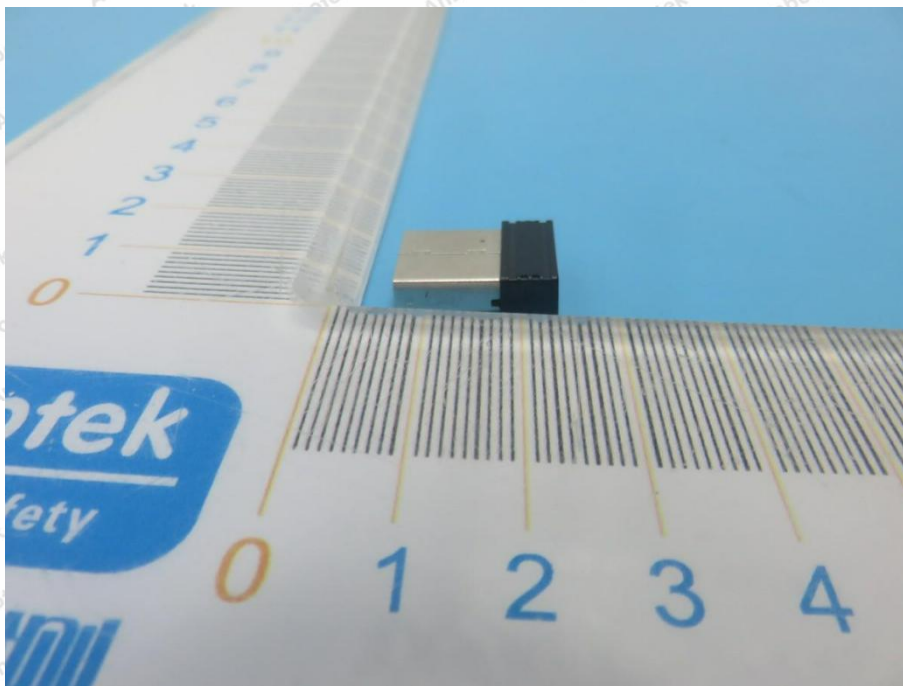

Shenzhen Anbotek Compliance Laboratory Limited

Address: 1/F., Building D, Sogood Science and Technology Park, Sanwei Community, Hangcheng Street, Bao'an District, Shenzhen, Guangdong, China.
Tel: (86) 0755-26066440 Fax: (86) 0755-26014772 Email: service@anbotek.com

Hotline
400-003-0500
www.anbotek.com.cn