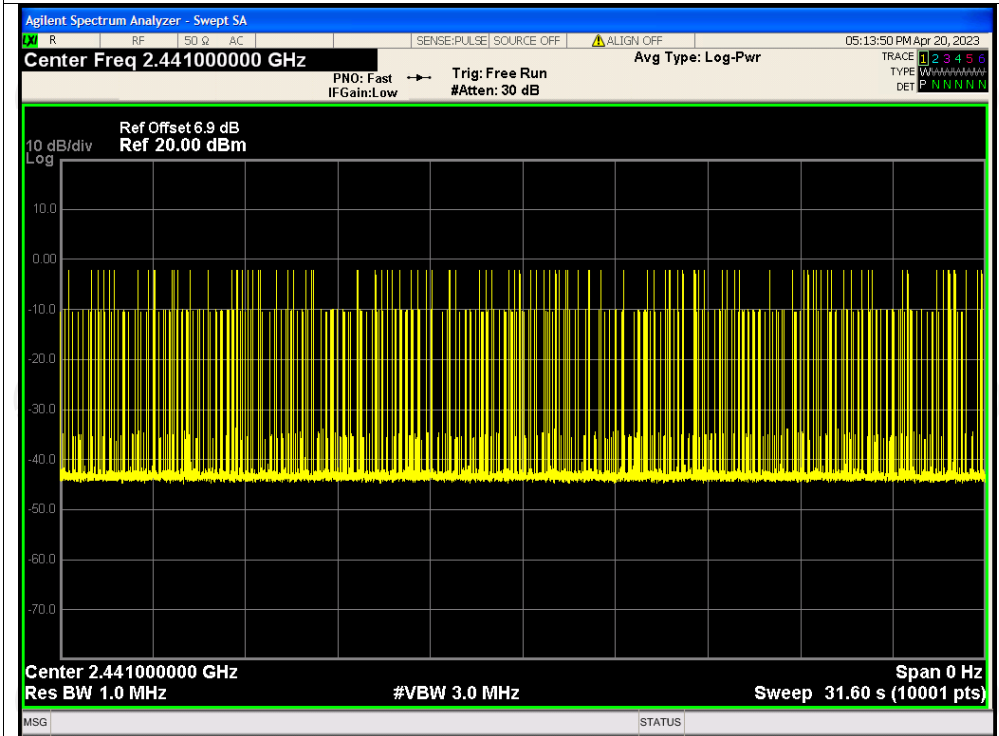

Dwell NVNT 2-DH5 2441MHz One Burst

Dwell NVNT 2-DH5 2441MHz Accumulated

Dwell NVNT 3-DH1 2441MHz One Burst

Dwell NVNT 3-DH1 2441MHz Accumulated

Dwell NVNT 3-DH3 2441MHz One Burst

Dwell NVNT 3-DH3 2441MHz Accumulated

Dwell NVNT 3-DH5 2441MHz One Burst

Dwell NVNT 3-DH5 2441MHz Accumulated

Appendix B: Photographs of Test Setup
Product: Dual Driver Bluetooth Headphone with ANC
Model: 44517
Radiated Emission

Conducted Emission