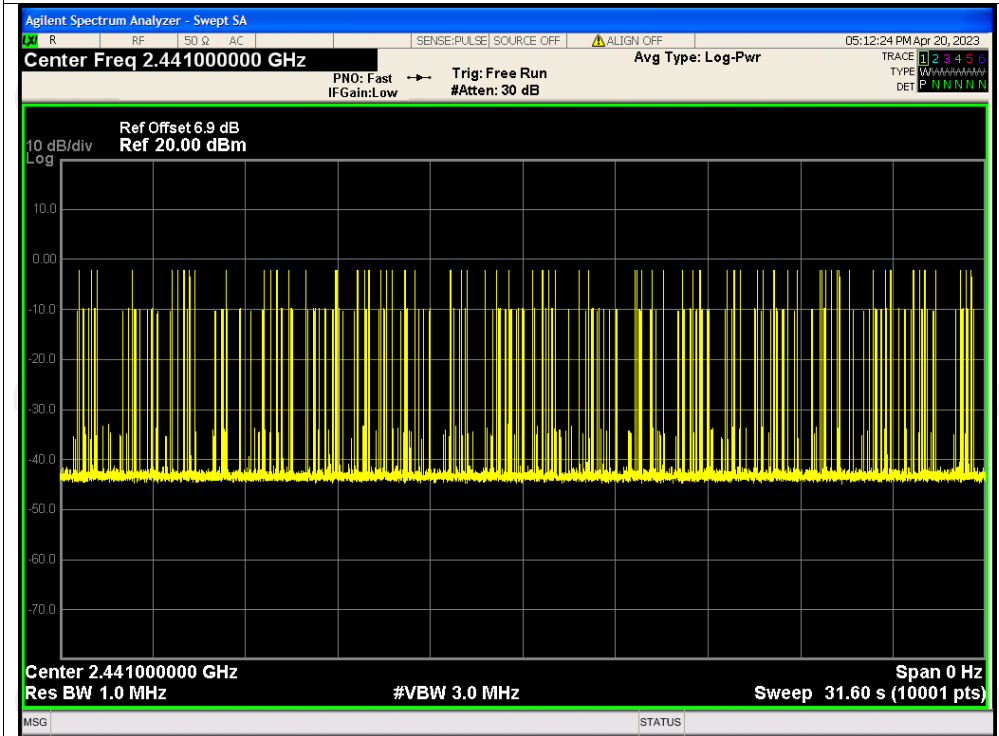

Dwell NVNT 2-DH5 2441MHz One Burst

Dwell NVNT 2-DH5 2441MHz Accumulated

Dwell NVNT 3-DH1 2441MHz One Burst

Dwell NVNT 3-DH1 2441MHz Accumulated

Dwell NVNT 3-DH3 2441MHz One Burst

Dwell NVNT 3-DH3 2441MHz Accumulated

Dwell NVNT 3-DH5 2441MHz One Burst

Dwell NVNT 3-DH5 2441MHz Accumulated

Appendix B: Photographs of Test Setup
Product: Dual Driver Bluetooth Headphone with ANC
Model: 44517
Radiated Emission

Conducted Emission