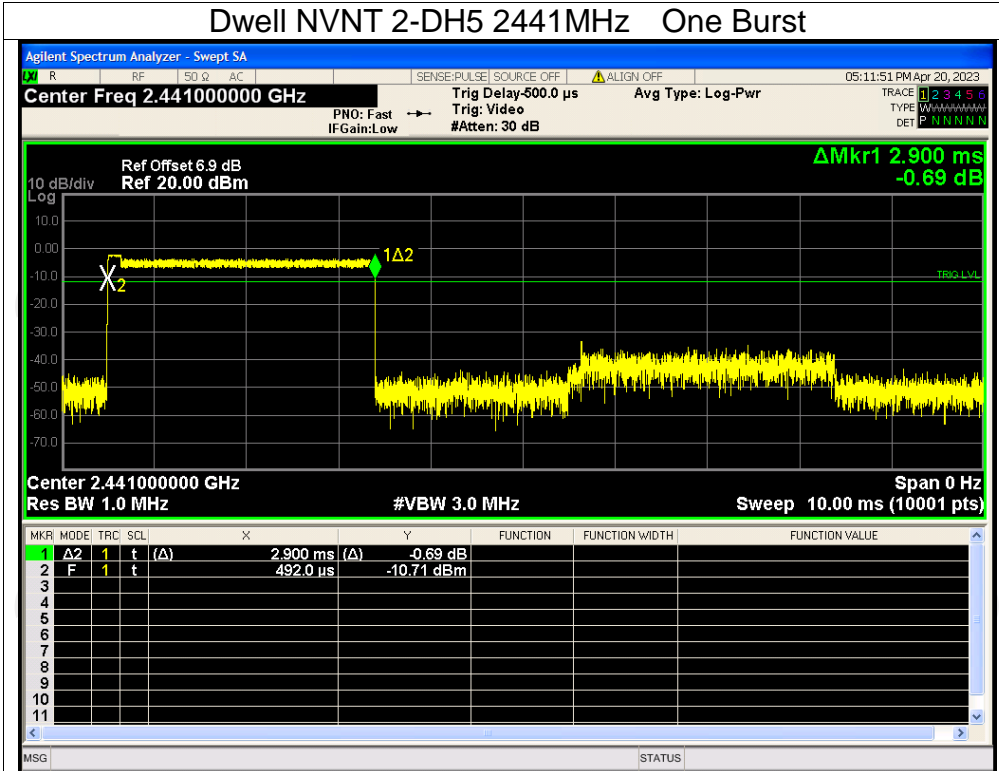

Dwell NVNT 2-DH5 2441MHz One Burst

Dwell NVNT 2-DH5 2441MHz Accumulated

Dwell NVNT 3-DH1 2441MHz One Burst

Dwell NVNT 3-DH1 2441MHz Accumulated

Dwell NVNT 3-DH3 2441MHz One Burst

Dwell NVNT 3-DH3 2441MHz Accumulated

Dwell NVNT 3-DH5 2441MHz One Burst

Dwell NVNT 3-DH5 2441MHz Accumulated

Appendix B: Photographs of Test Setup
Product: Dual Driver Bluetooth Headphone with ANC
Model: 44517
Radiated Emission

Conducted Emission