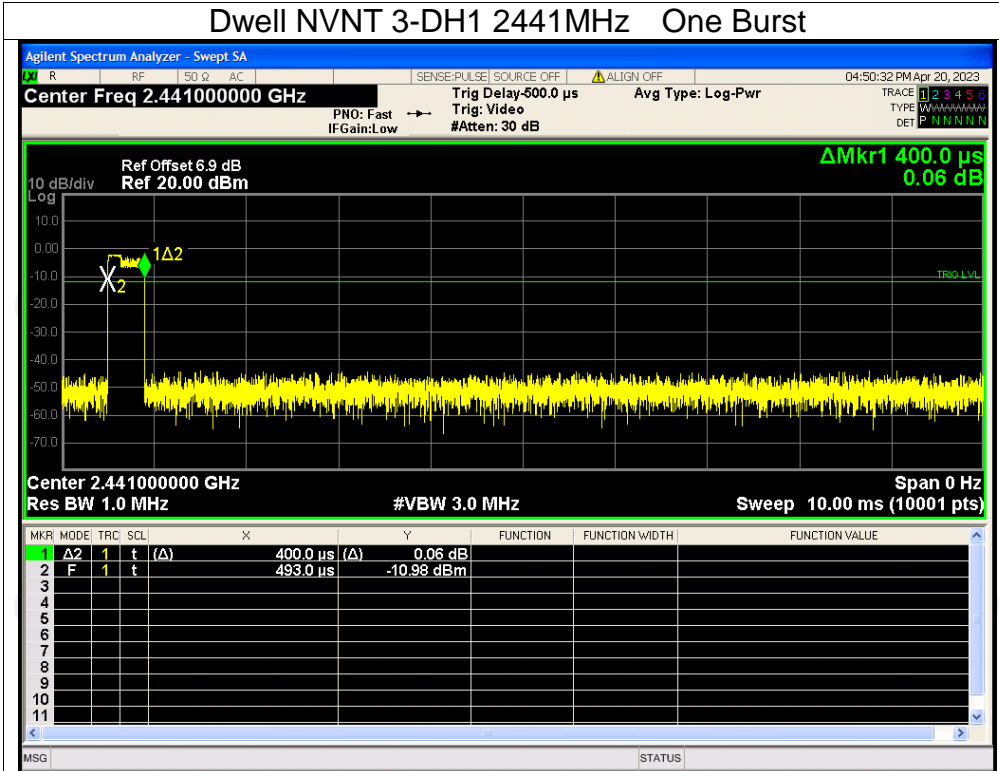

Dwell NVNT 2-DH5 2441MHz One Burst

Dwell NVNT 2-DH5 2441MHz Accumulated

Dwell NVNT 3-DH1 2441MHz One Burst

Dwell NVNT 3-DH1 2441MHz Accumulated

Dwell NVNT 3-DH3 2441MHz One Burst

Dwell NVNT 3-DH3 2441MHz Accumulated

Dwell NVNT 3-DH5 2441MHz One Burst

Dwell NVNT 3-DH5 2441MHz Accumulated

Appendix B: Photographs of Test Setup
Product: Dual Driver Bluetooth Headphone with ANC
Model: 44517
Radiated Emission

Conducted Emission