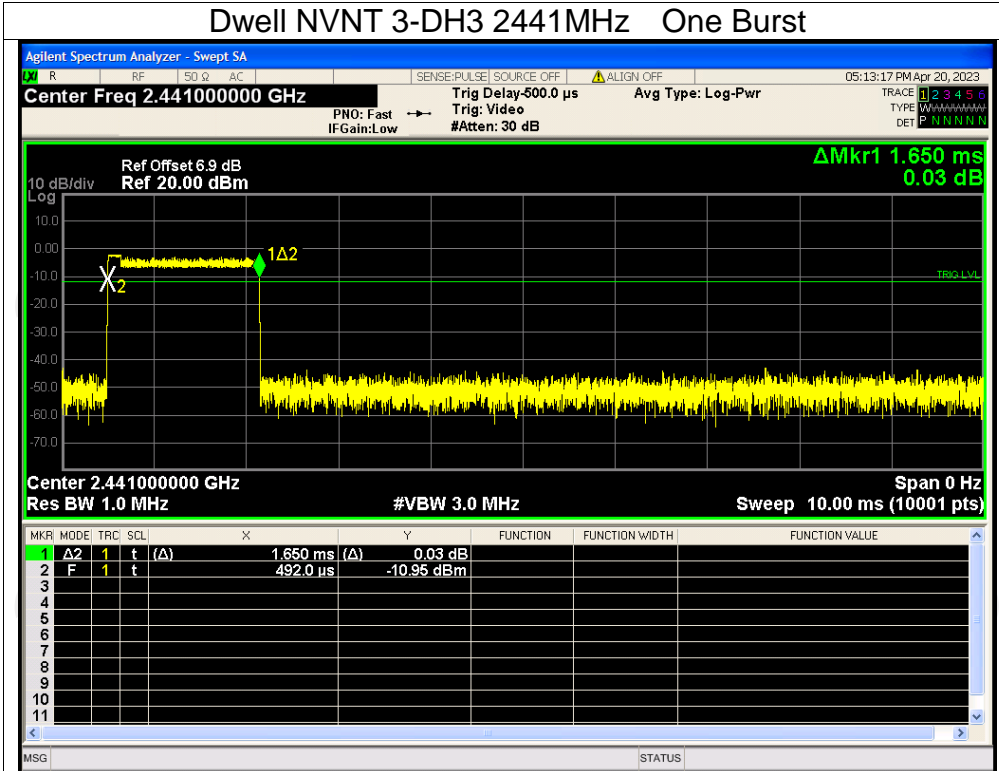

Dwell NVNT 2-DH5 2441MHz One Burst

Dwell NVNT 2-DH5 2441MHz Accumulated

Dwell NVNT 3-DH1 2441MHz One Burst

Dwell NVNT 3-DH1 2441MHz Accumulated

Dwell NVNT 3-DH3 2441MHz One Burst

Dwell NVNT 3-DH3 2441MHz Accumulated

Dwell NVNT 3-DH5 2441MHz One Burst

Dwell NVNT 3-DH5 2441MHz Accumulated

Appendix B: Photographs of Test Setup
Product: Dual Driver Bluetooth Headphone with ANC
Model: 44517
Radiated Emission

Conducted Emission