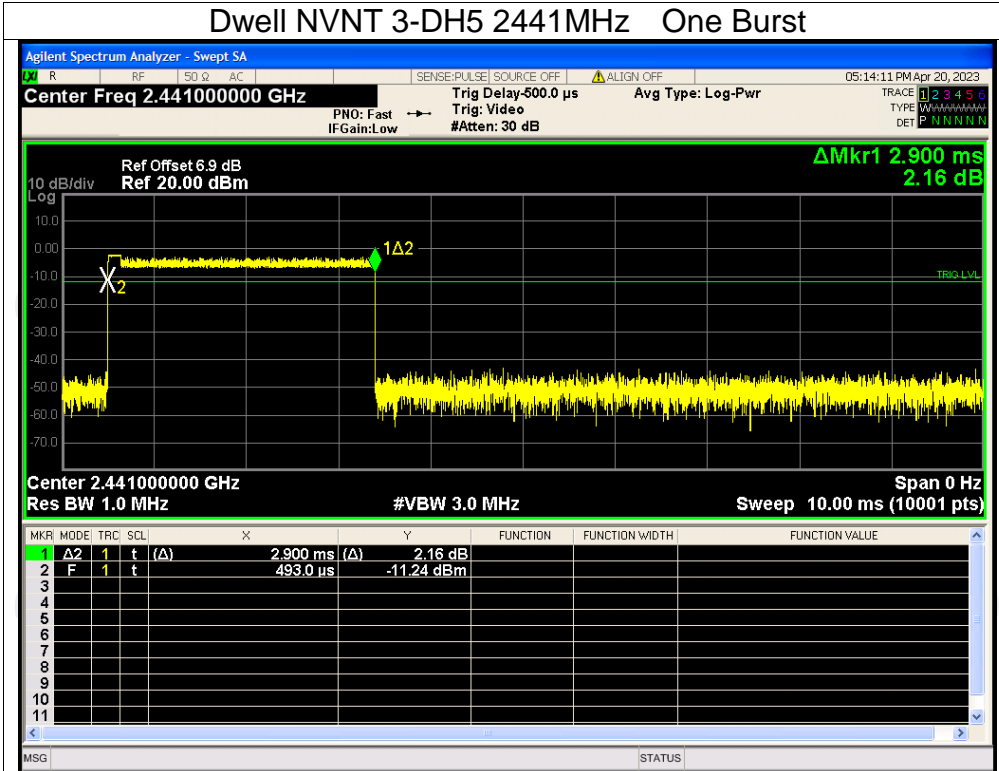

Dwell NVNT 2-DH5 2441MHz One Burst

Dwell NVNT 2-DH5 2441MHz Accumulated

Dwell NVNT 3-DH1 2441MHz One Burst

Dwell NVNT 3-DH1 2441MHz Accumulated

Dwell NVNT 3-DH3 2441MHz One Burst

Dwell NVNT 3-DH3 2441MHz Accumulated

Dwell NVNT 3-DH5 2441MHz One Burst

Dwell NVNT 3-DH5 2441MHz Accumulated

Appendix B: Photographs of Test Setup
Product: Dual Driver Bluetooth Headphone with ANC
Model: 44517
Radiated Emission

Conducted Emission