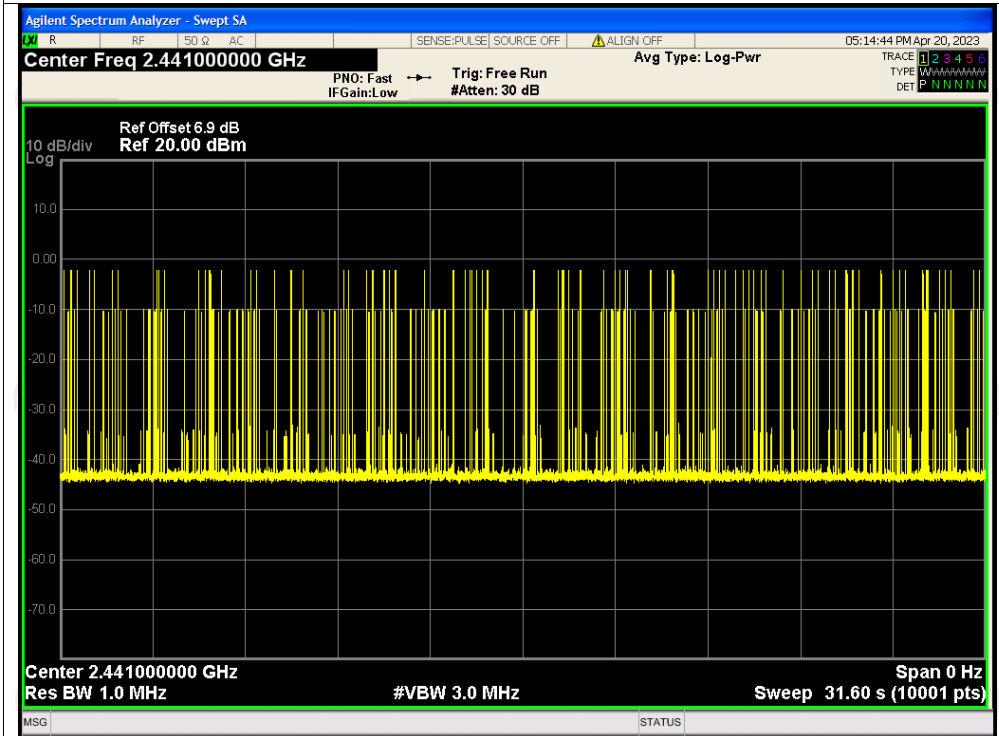

Dwell NVNT 2-DH5 2441MHz One Burst

Dwell NVNT 2-DH5 2441MHz Accumulated

Dwell NVNT 3-DH1 2441MHz One Burst

Dwell NVNT 3-DH1 2441MHz Accumulated

Dwell NVNT 3-DH3 2441MHz One Burst

Dwell NVNT 3-DH3 2441MHz Accumulated

Dwell NVNT 3-DH5 2441MHz One Burst

Dwell NVNT 3-DH5 2441MHz Accumulated

Appendix B: Photographs of Test Setup
Product: Dual Driver Bluetooth Headphone with ANC
Model: 44517
Radiated Emission

Conducted Emission