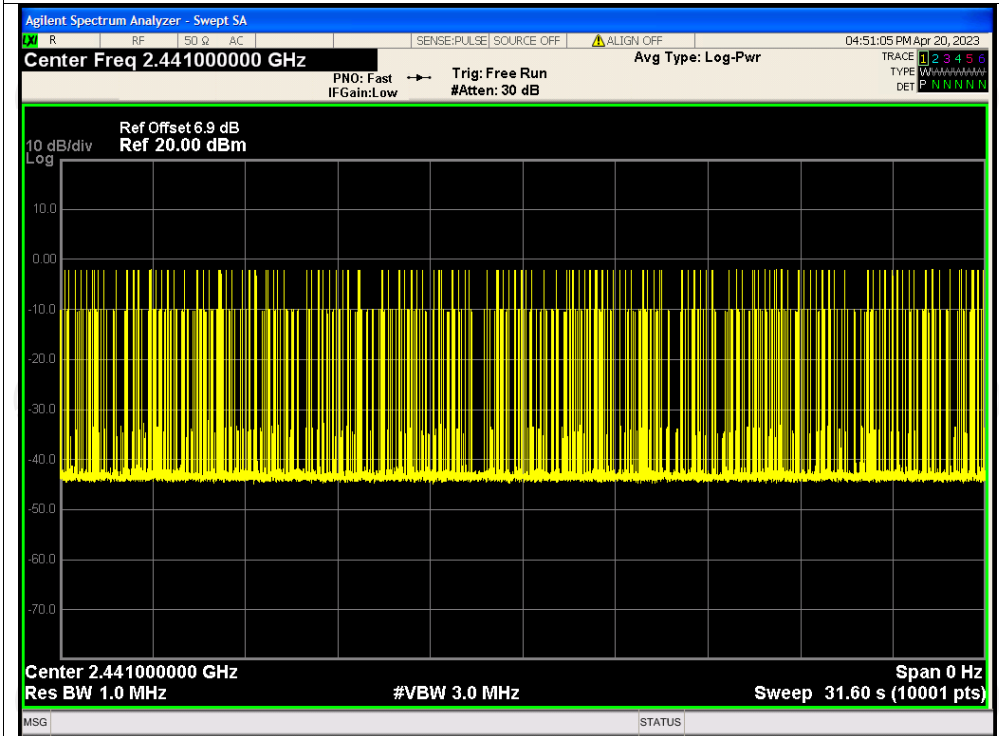

Dwell NVNT 2-DH5 2441MHz One Burst

Dwell NVNT 2-DH5 2441MHz Accumulated

Dwell NVNT 3-DH1 2441MHz One Burst

Dwell NVNT 3-DH1 2441MHz Accumulated

Dwell NVNT 3-DH3 2441MHz One Burst

Dwell NVNT 3-DH3 2441MHz Accumulated

Dwell NVNT 3-DH5 2441MHz One Burst

Dwell NVNT 3-DH5 2441MHz Accumulated

Appendix B: Photographs of Test Setup
Product: Dual Driver Bluetooth Headphone with ANC
Model: 44517
Radiated Emission

Conducted Emission