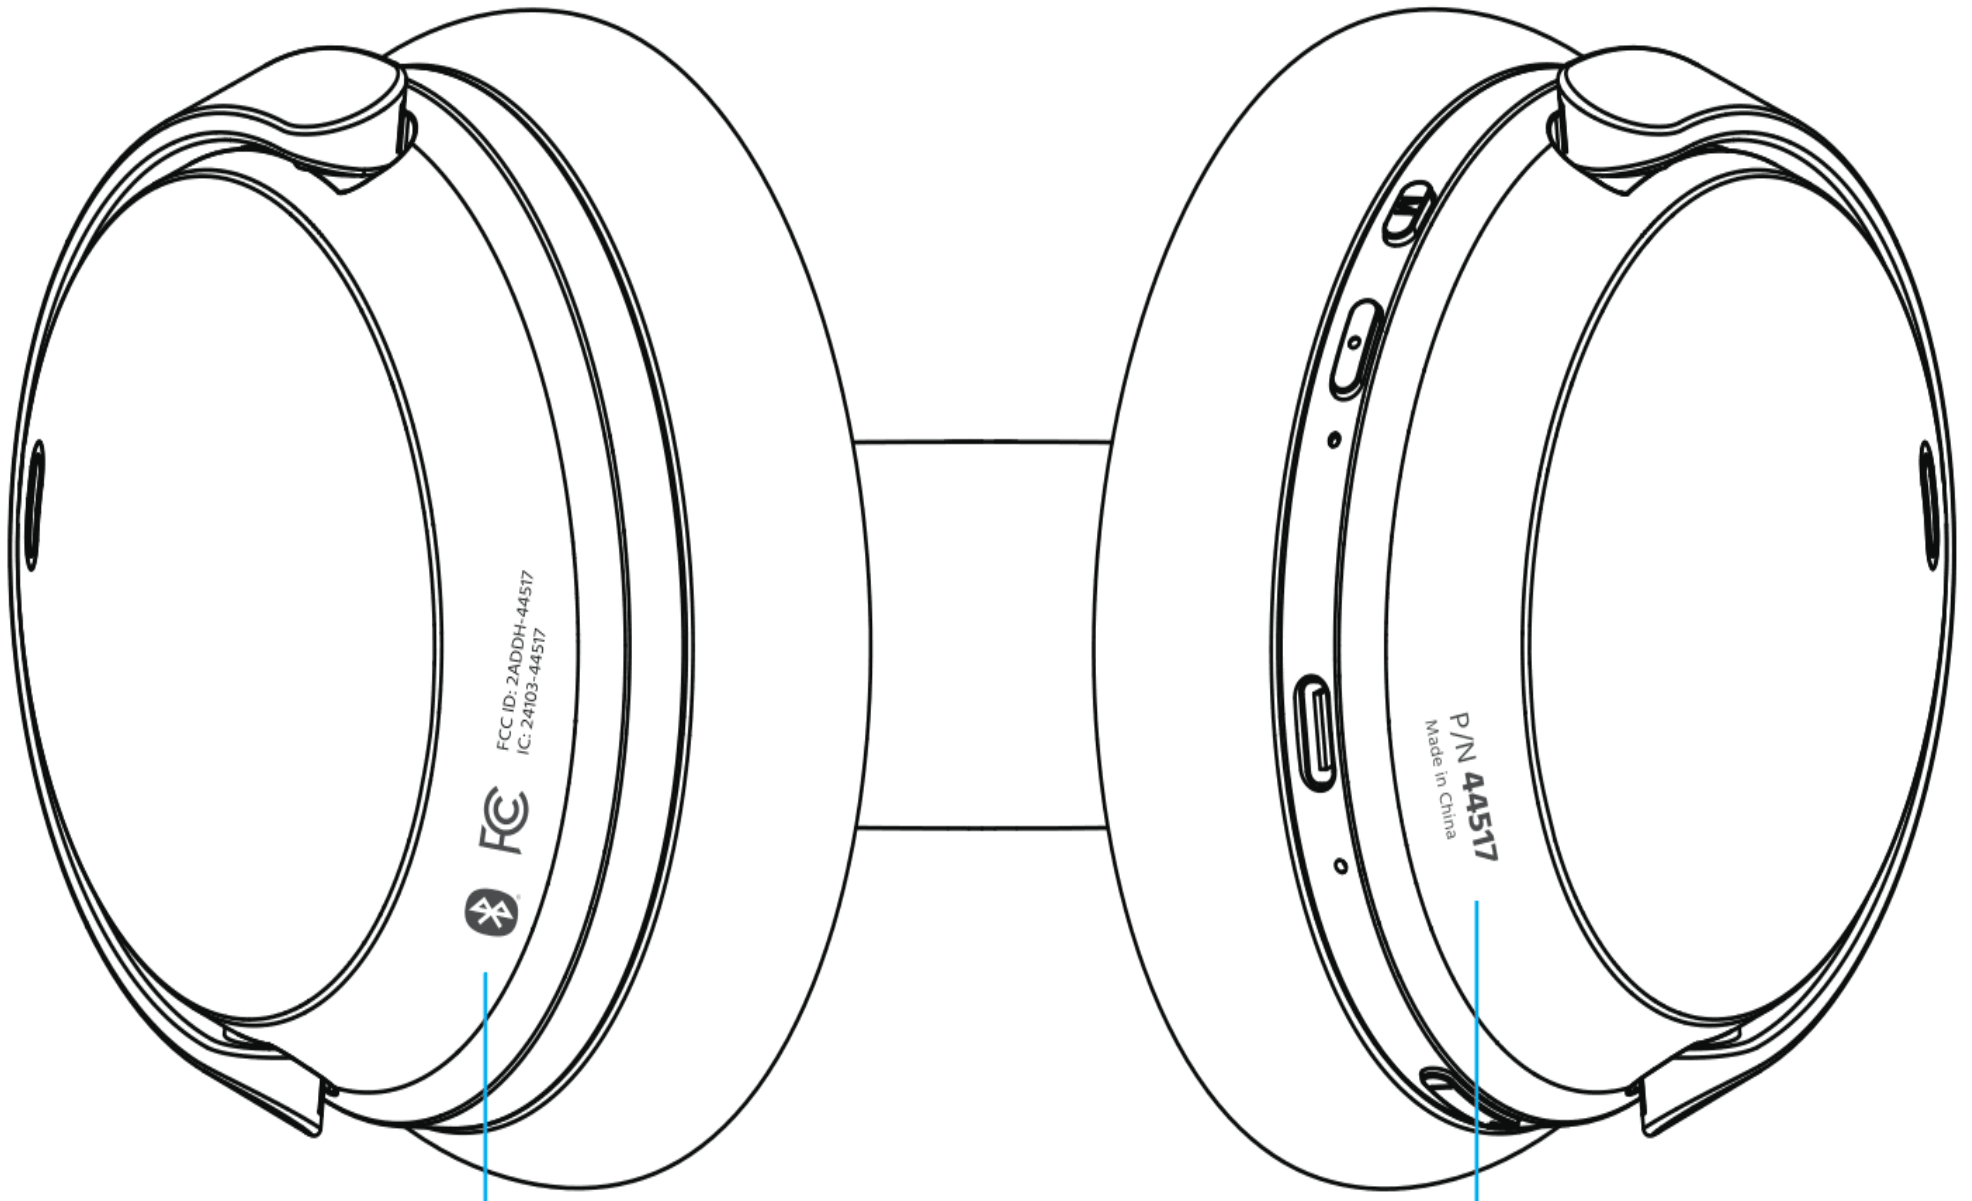

Label Artwork and Location

Model: 44517

Label and Location:

Size: L*W= 30*10mm

Size: L*W= 15*10mm