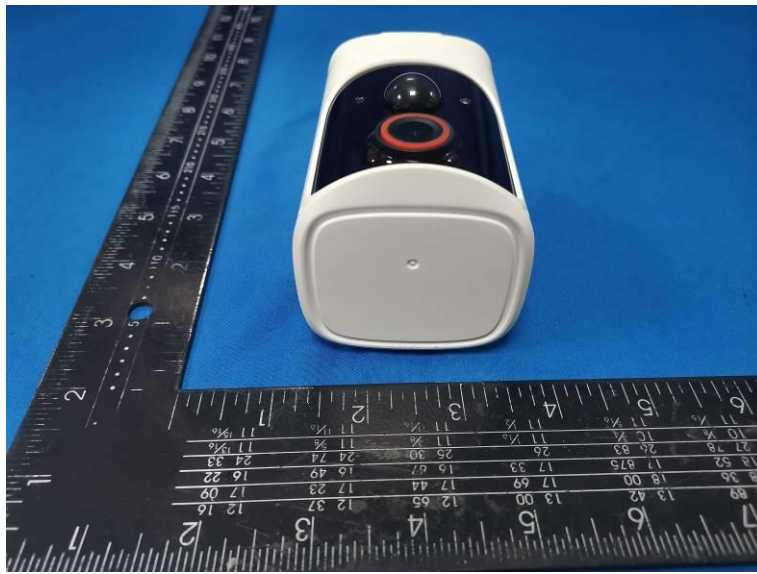

External Photos of the EUT

Model No. CB180
Rechargeable Li-ion Battery Pack
3.7V 600mAh 2.2 Ah
Ech 19992

Charging the battery
• Both red and blue lights will
light up while charging
• When only the blue light is lit,
the battery is fully charged