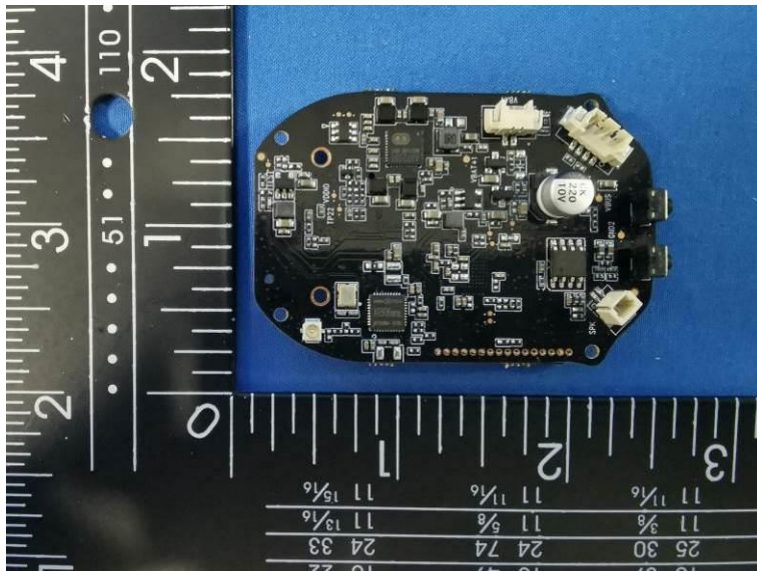

Internal Photos of the EUT

Photo 1

Photo 2

Photo 3

BLE/2.4GWI
FI External
antenna

Photo 4

Photo 5

Photo 6