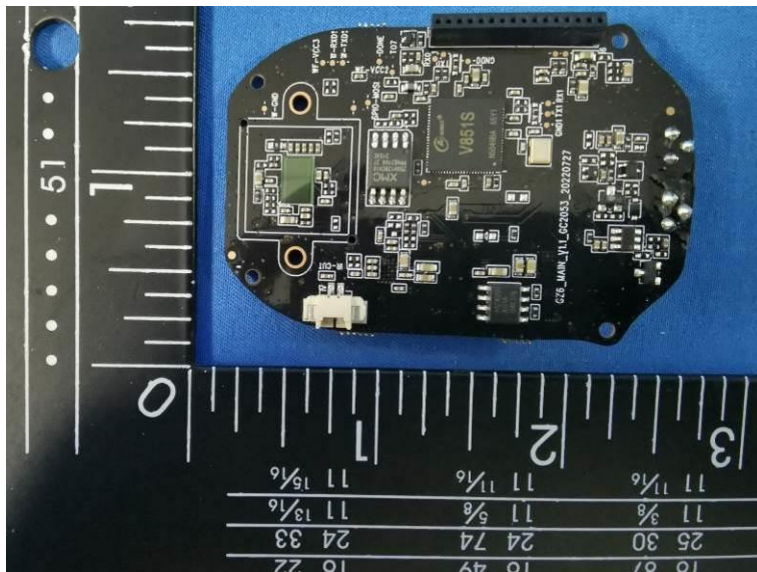

Internal Photos of the EUT

Photo 1

Photo 2

Photo 3

BLE/2.4GWI
FI External
antenna

Photo 4

Photo 5

Photo 6