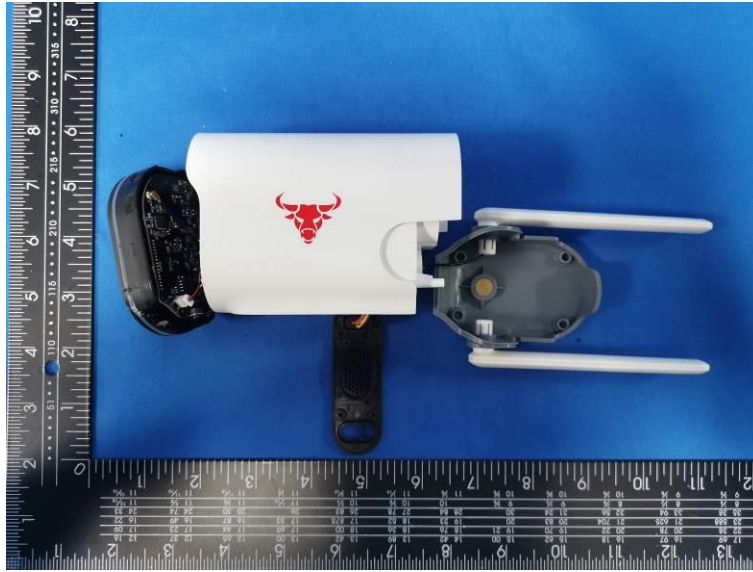

Internal Photos of the EUT

Photo 1

Photo 2

Photo 3

BLE/2.4GWI
FI External
antenna

Photo 4

Photo 5

Photo 6