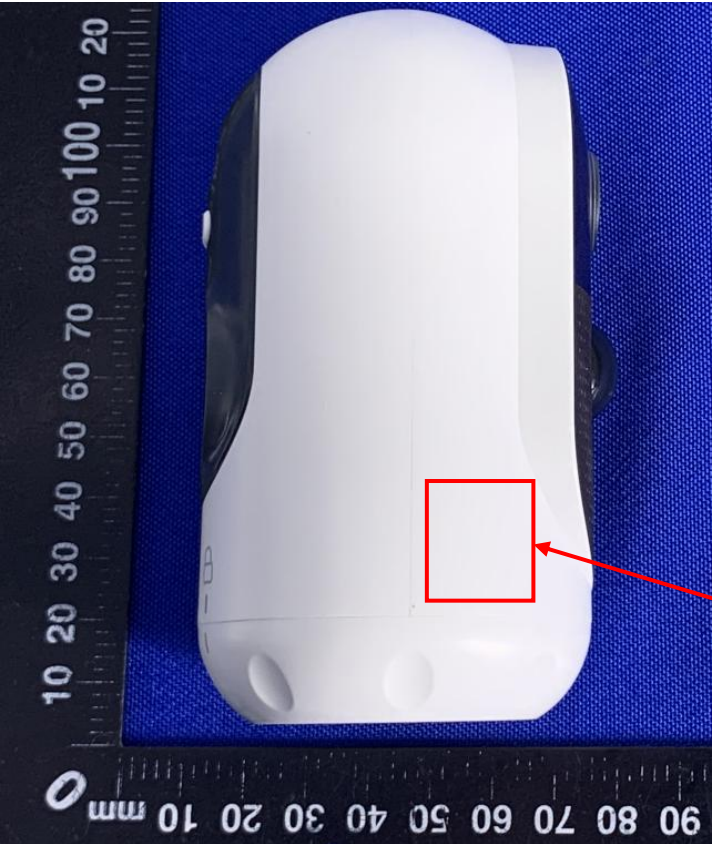

# Label Artwork and Location

Model: Astro

Label:

Size: L\*W=20\*18mm

Location