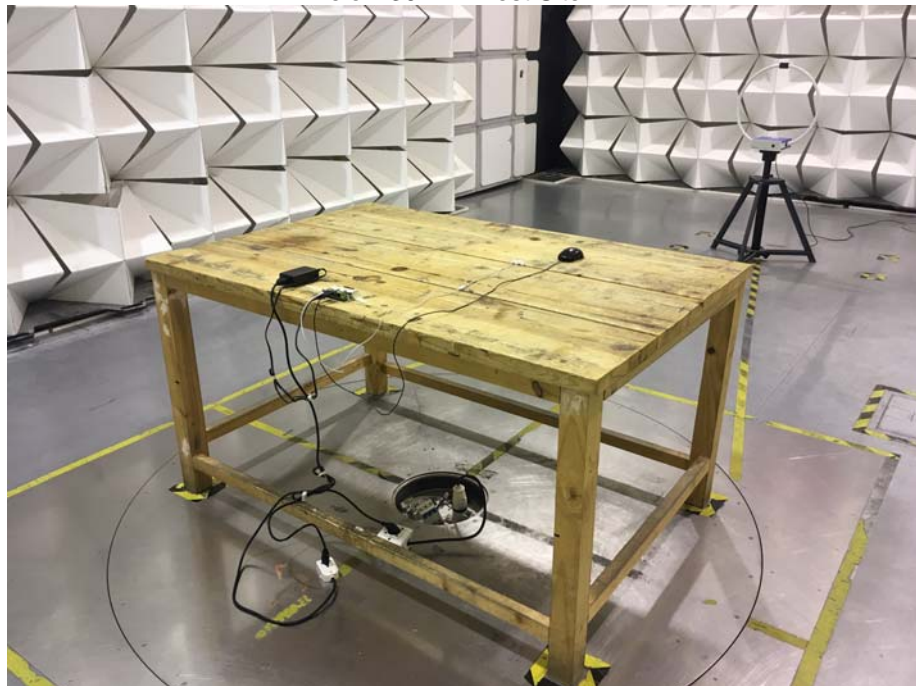

Photograph - Spurious Emissions Radiated Test Setup

Below 30MHz Test Site 2#