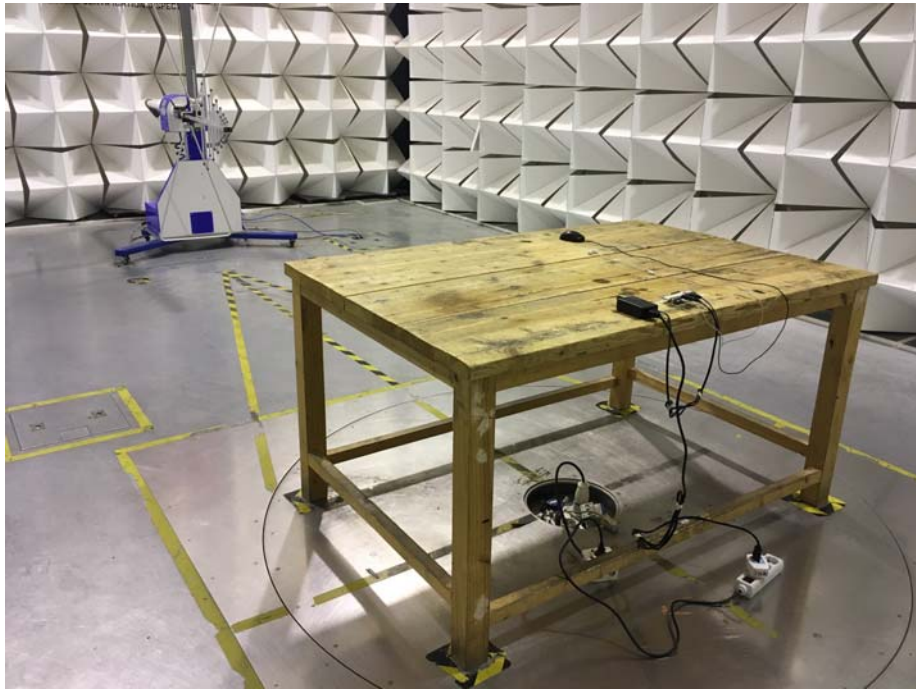

Appendix WTS18S10125722W_Photos

For 30MHz-1000MHz Test Site 2#