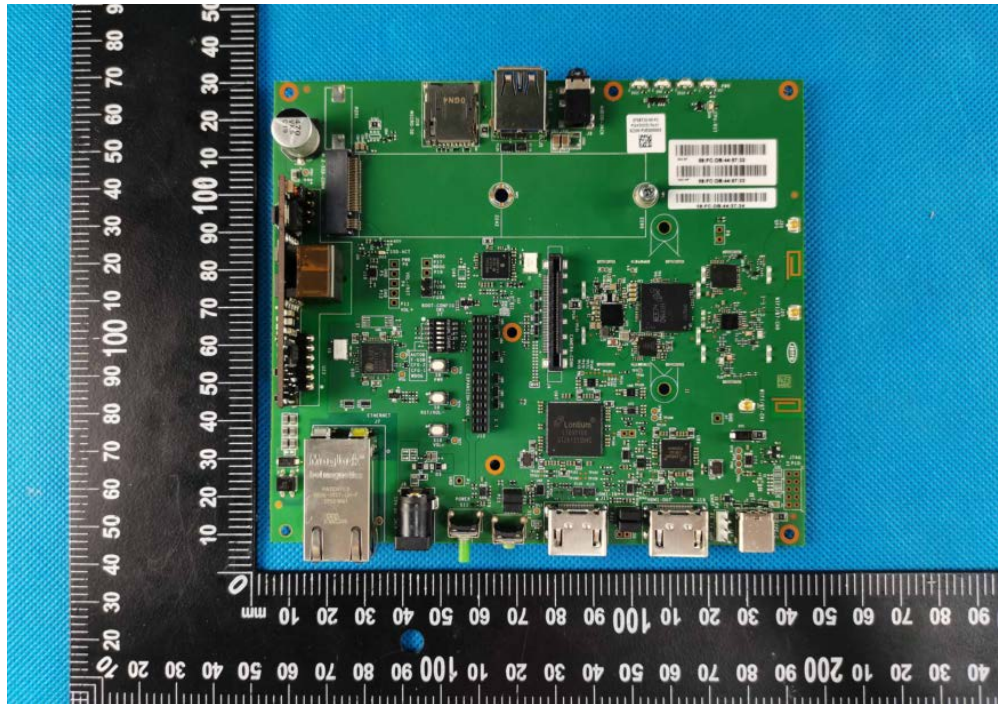

Appendix-6720-Photos

Photographs –Constructional Details EUT – Internal View Model 6720 FCC ID: 2ADCS6720

Appendix-6720-Photos

Appendix-6720-Photos

Appendix-6720-Photos

Appendix-6720-Photos

Appendix-6720-Photos