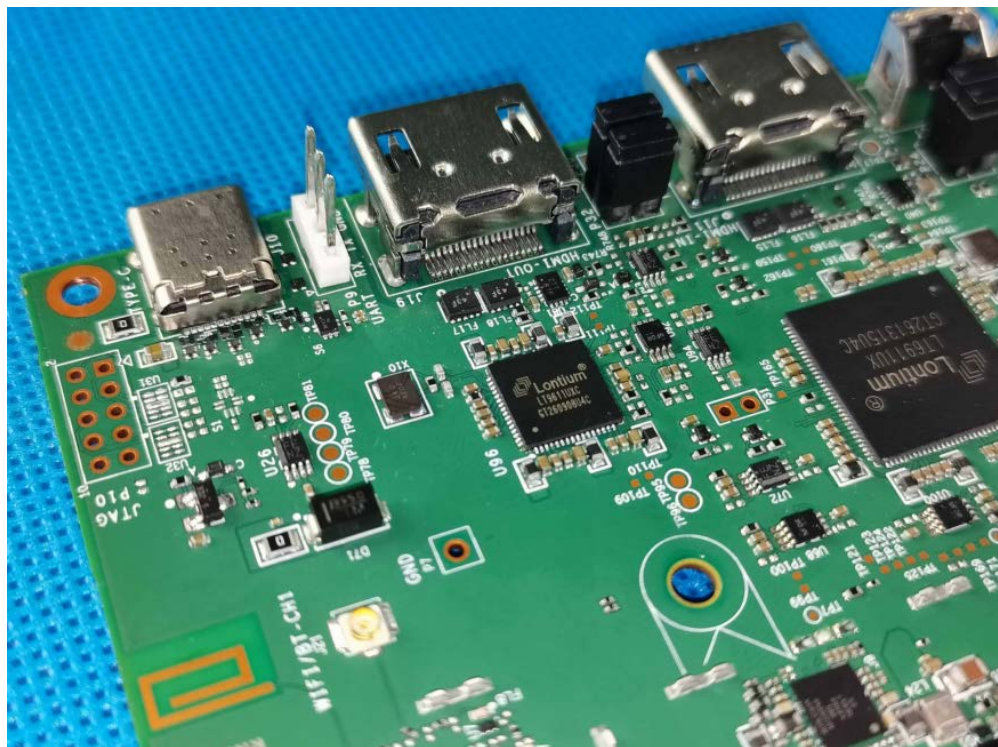

Appendix-6720-Photos

Photographs –Constructional Details EUT – Internal View Model 6720 FCC ID: 2ADCS6720

Appendix-6720-Photos

Appendix-6720-Photos

Appendix-6720-Photos

Appendix-6720-Photos

Appendix-6720-Photos