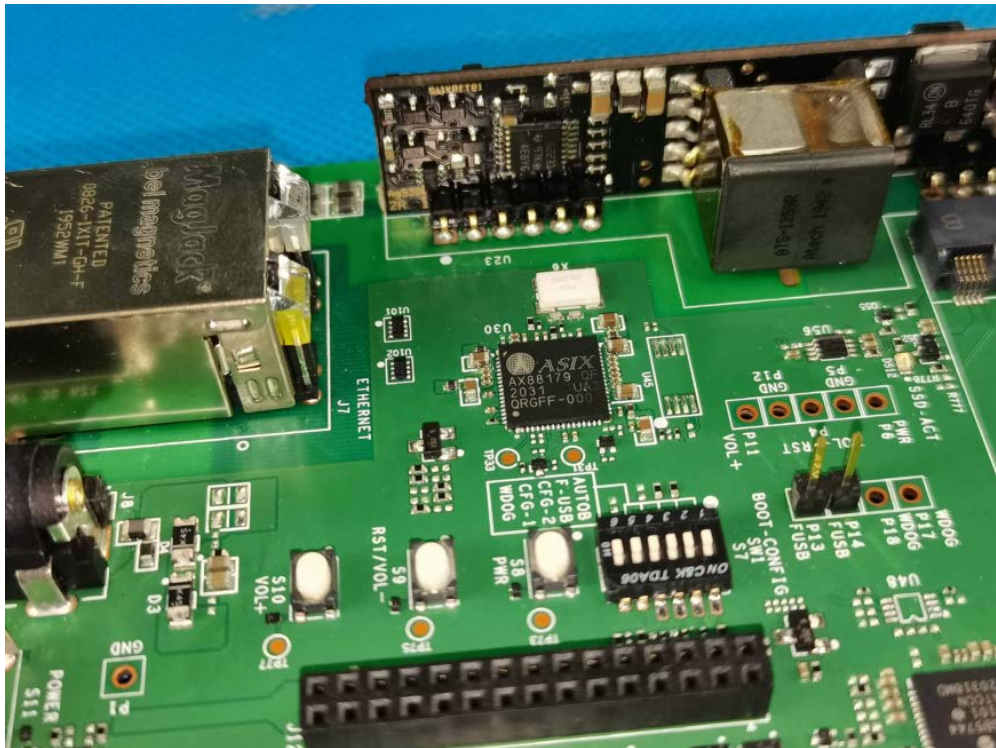

Appendix-6720-Photos

Photographs –Constructional Details EUT – Internal View Model 6720 FCC ID: 2ADCS6720

Appendix-6720-Photos

Appendix-6720-Photos

Appendix-6720-Photos

Appendix-6720-Photos

Appendix-6720-Photos