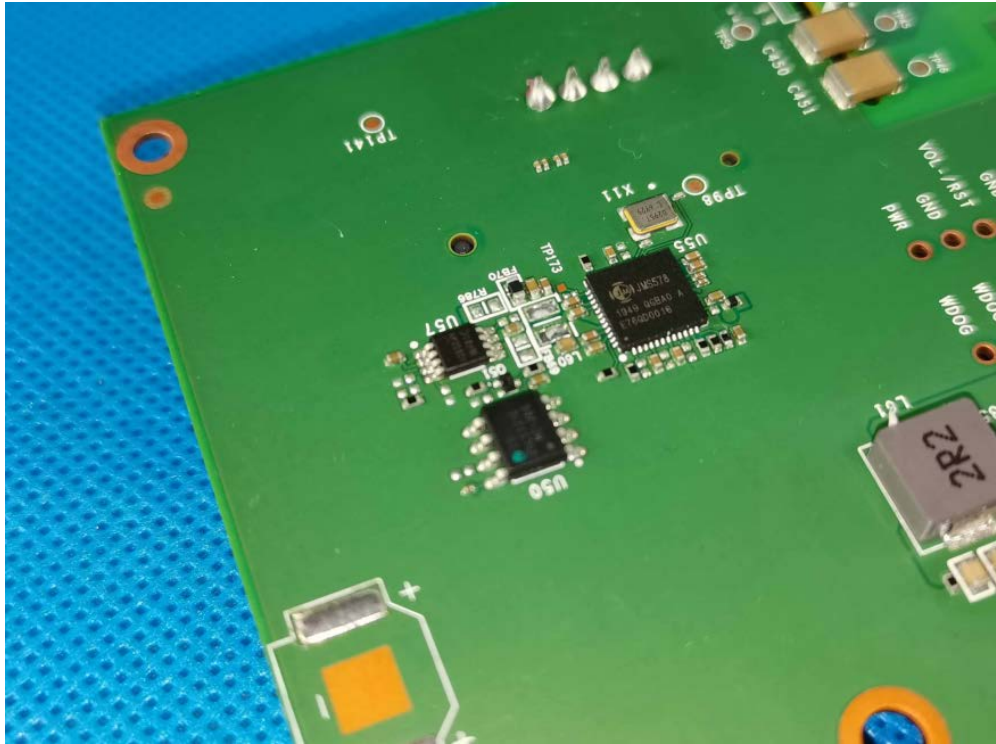

Appendix-6720-Photos

Photographs –Constructional Details EUT – Internal View Model 6720 FCC ID: 2ADCS6720

Appendix-6720-Photos

Appendix-6720-Photos

Appendix-6720-Photos

Appendix-6720-Photos

Appendix-6720-Photos