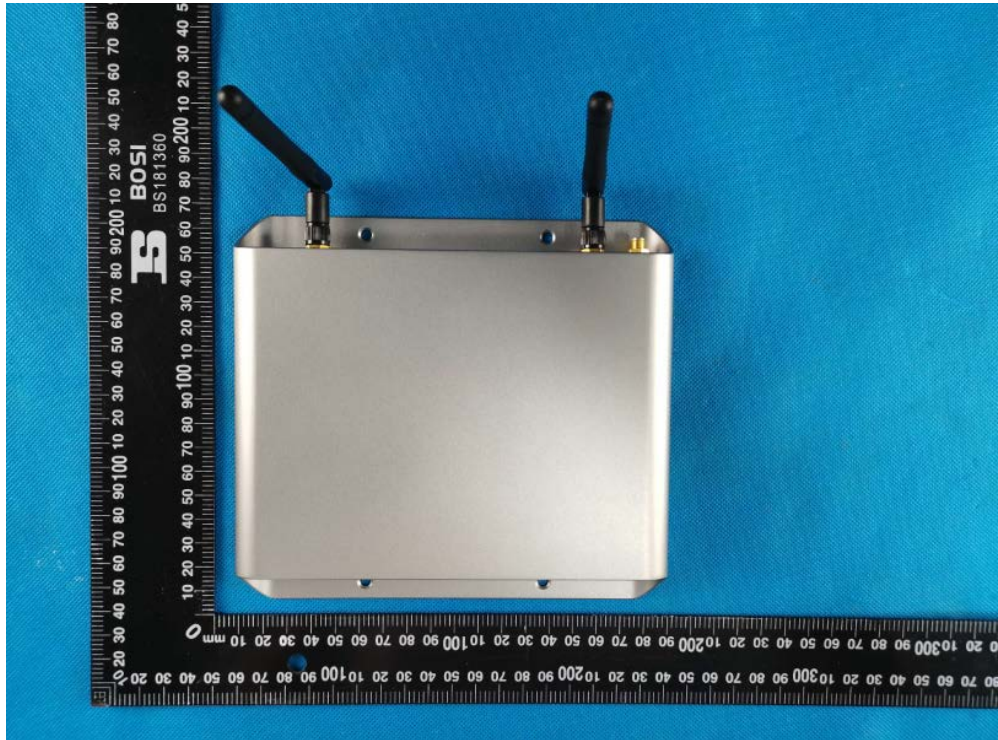

Photographs –Constructional Details

EUT – External View Model 6720 FCC ID: 2ADCS6720

Appendix-6720-Photos

Appendix-6720-Photos