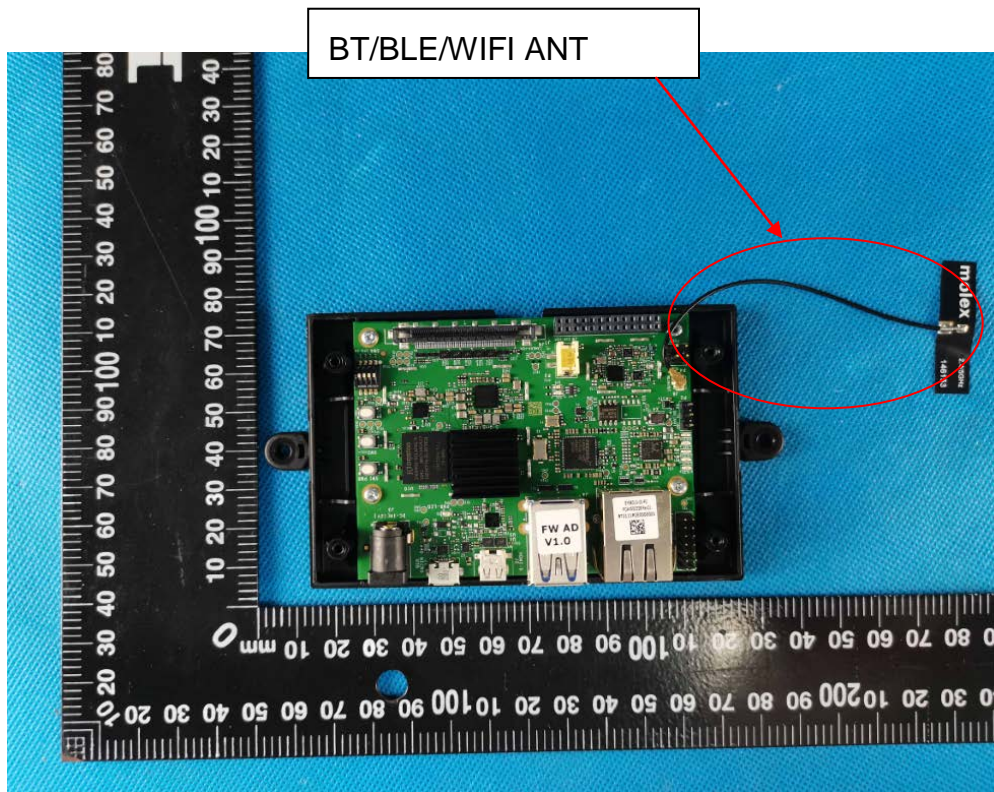

EUT – Internal View Model 6310 FCC ID: 2ADCS6310

Appendix-6310-Photos

Appendix-6310-Photos

====End====