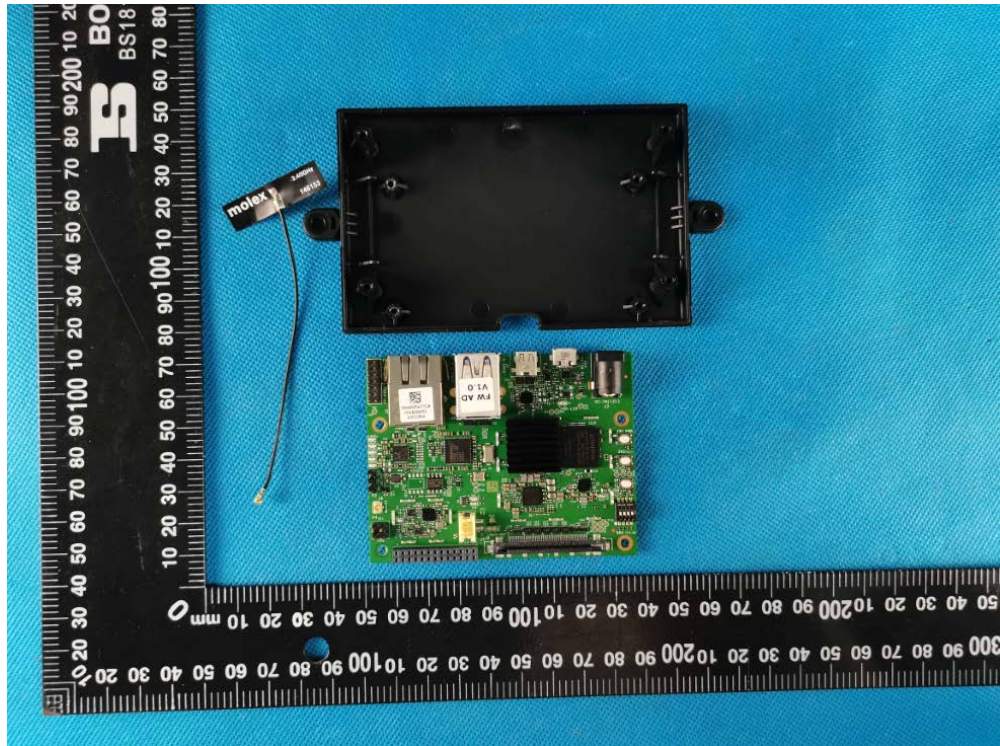

EUT – Internal View Model 6310 FCC ID: 2ADCS6310

Appendix-6310-Photos

Appendix-6310-Photos

====End====