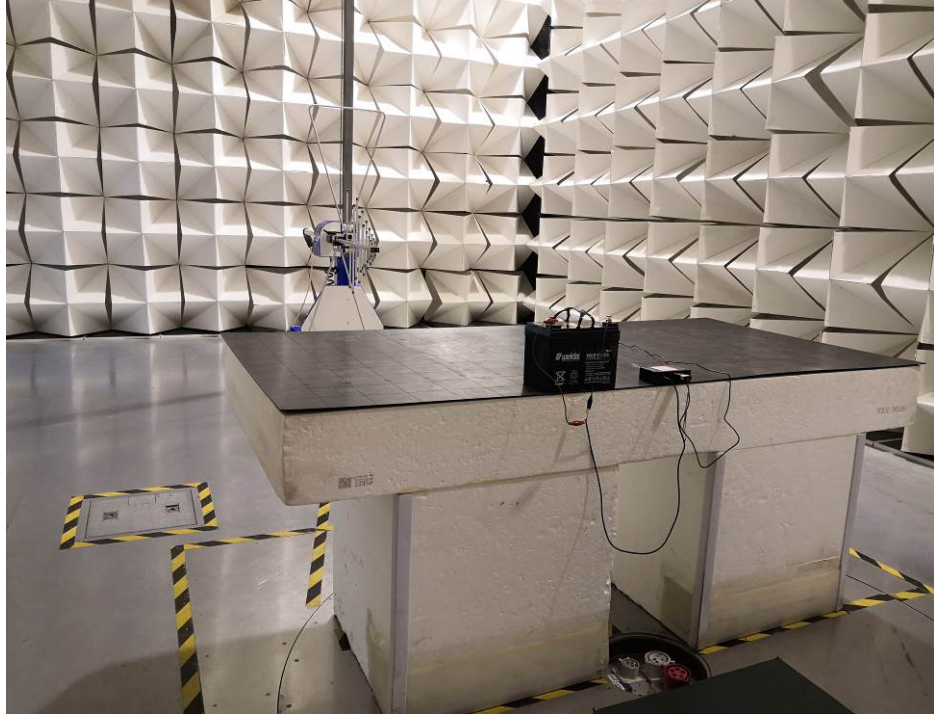

## Appendix-6310-Photos

---

### Photographs –Constructional Details

WiFi/BT/BLE Setup photo Model 6310 FCC ID: 2ADCS6310

### Photograph - Spurious Emissions Radiated Test Setup

For 30MHz-1000MHz Test Site 2#

For Above 1GHz Test Site 1#