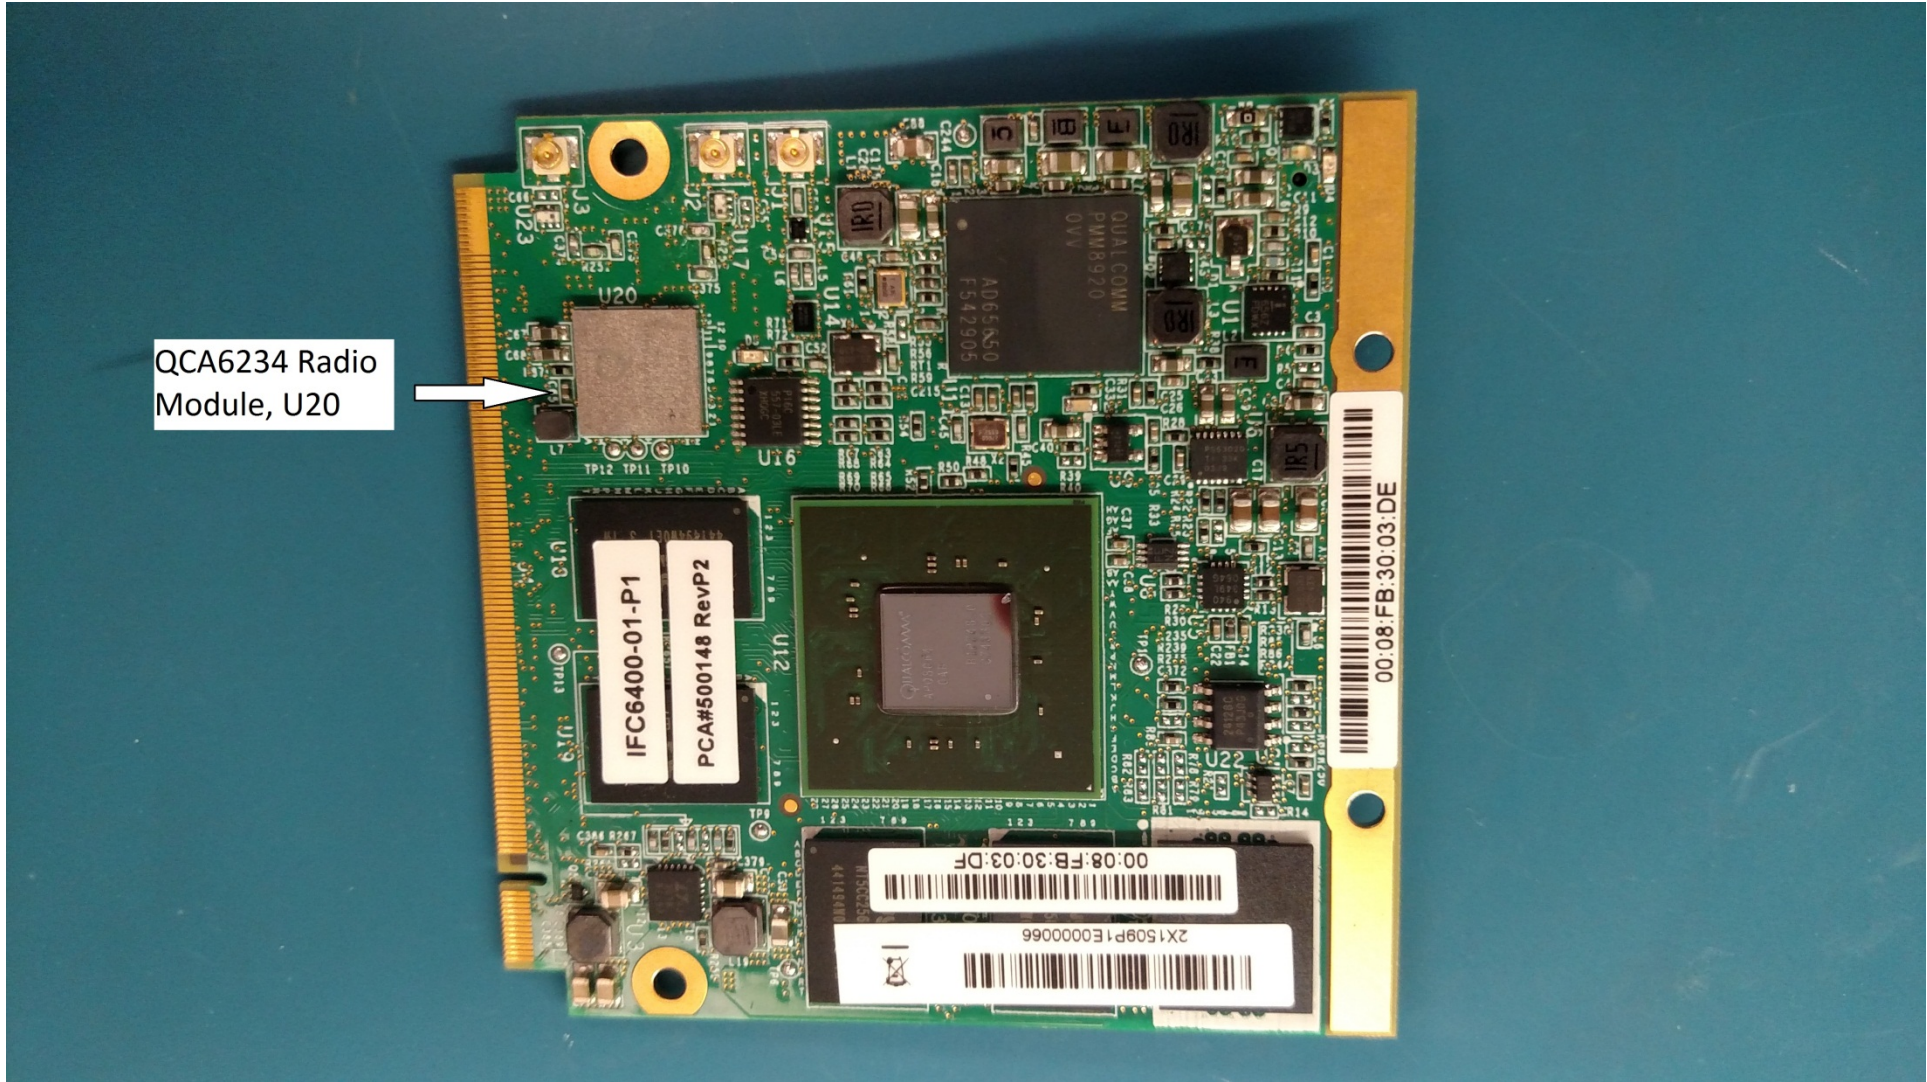

Internal Photos of P20830-xx, FujiFilm SonoSite iViz Ultrasound Machine

Base Unit with Back Cover off

Top of P2077-03, InForce IFC6400-01-P3

QCA6234 Radio  
Module, U20

IFC6400-01-P1  
PCA#500148 RevP2

00:08:FB:30:03:DF  
2X1509P1E0000066