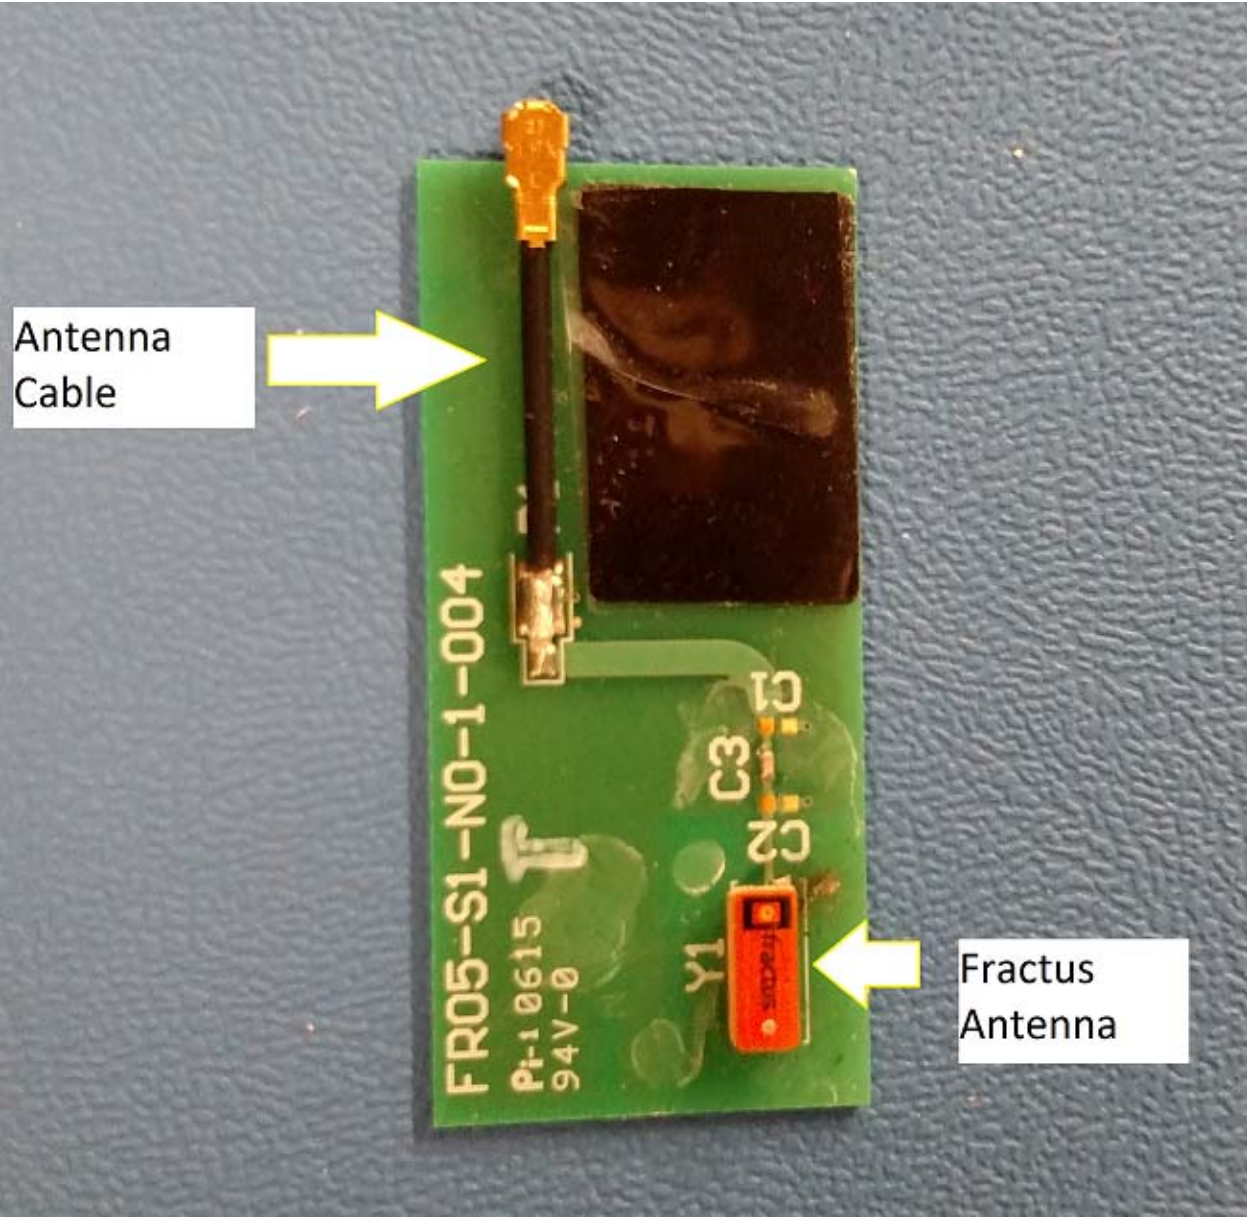

Internal Photos of P20830-xx, FujiFilm SonoSite iViz Ultrasound Machine

Base Unit with Back Cover off

Top of P2077-03, InForce IFC6400-01-P3

QCA6234 Radio  
Module, U20

IFC6400-01-P1  
PCA#500148 RevP2

00:08:FB:30:03:DF  
2X1509P1E0000066

00:08:FB:30:03:DE

Top of P20273-02, iViz Antenna board

Bottom of P20273-02, iViz Antenna board