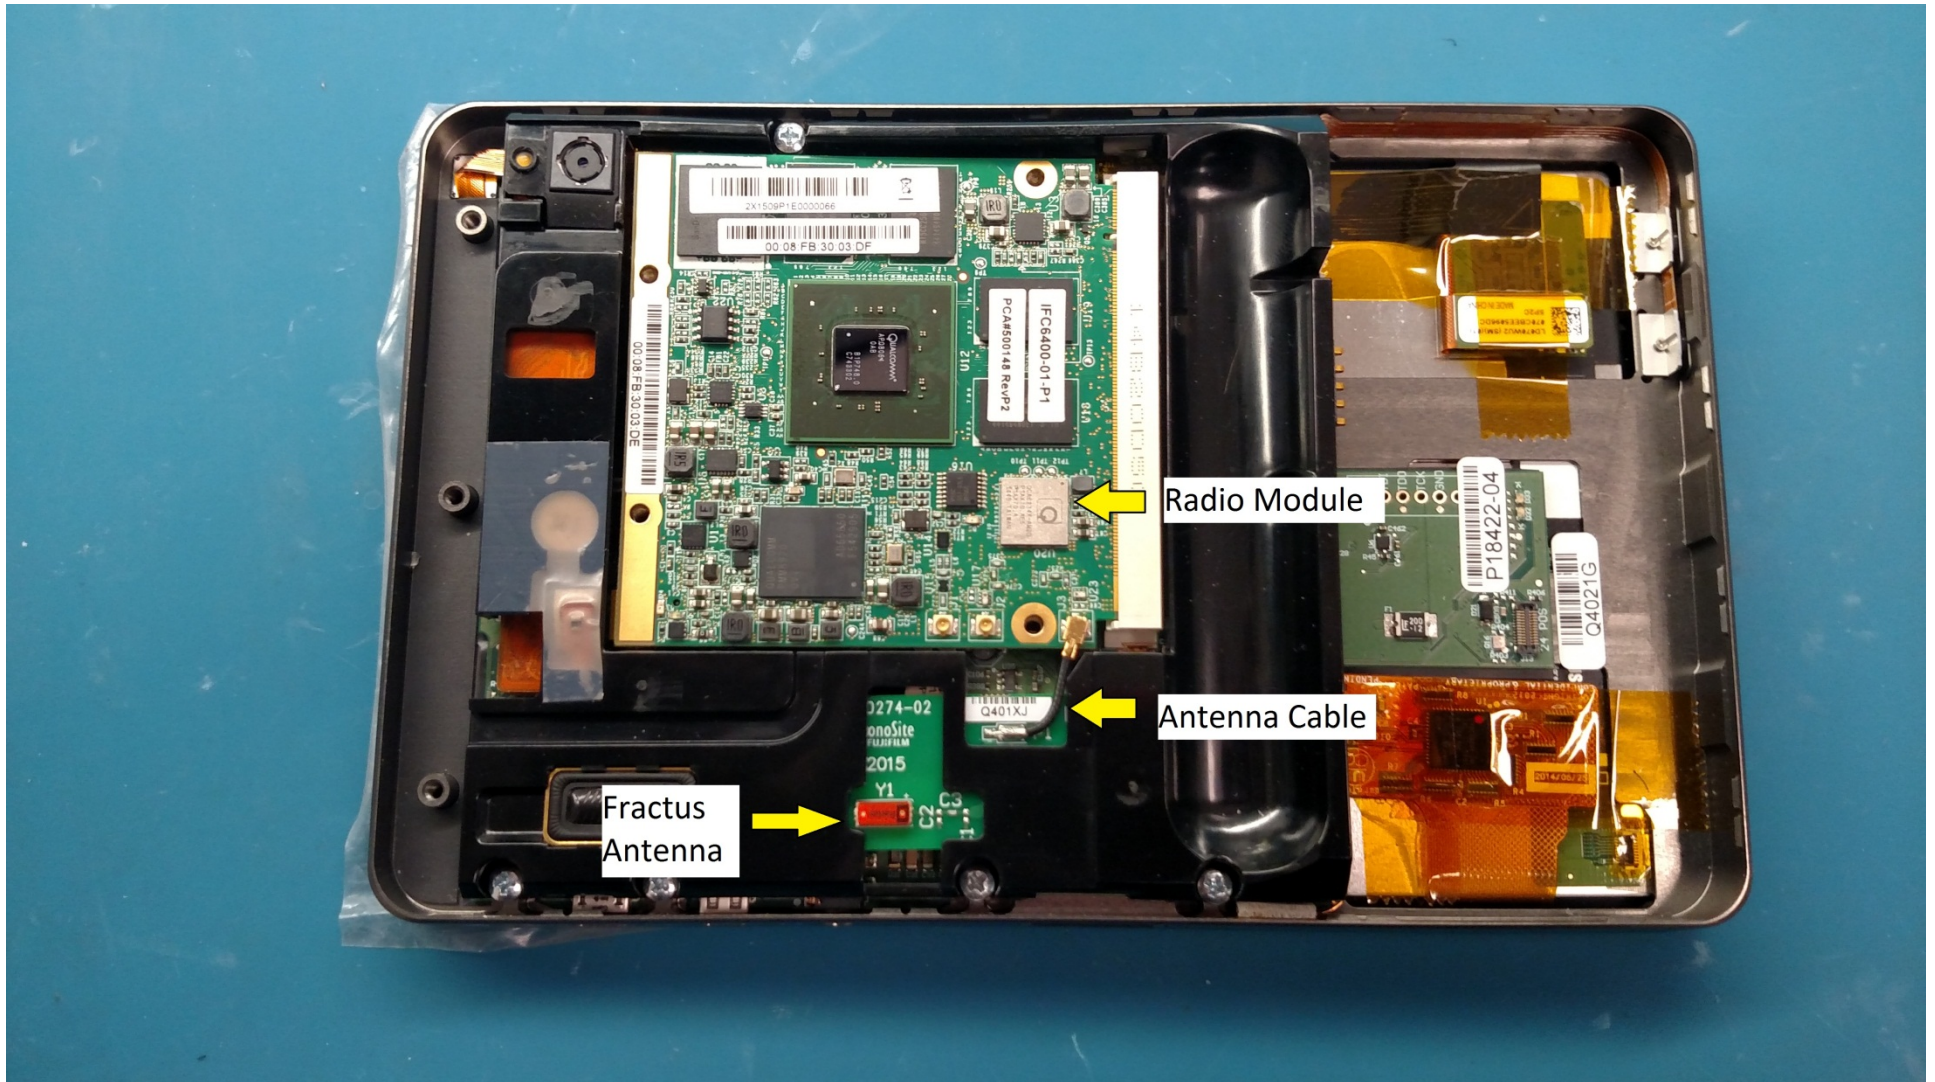

Internal Photos of P20830-xx, FujiFilm SonoSite iViz Ultrasound Machine

Base Unit with Back Cover off

Top of P2077-03, InForce IFC6400-01-P3

QCA6234 Radio  
Module, U20

IFC6400-01-P1  
PCA#500148 RevP2

00:08:FB:30:03:DF  
2X1509P1E0000066