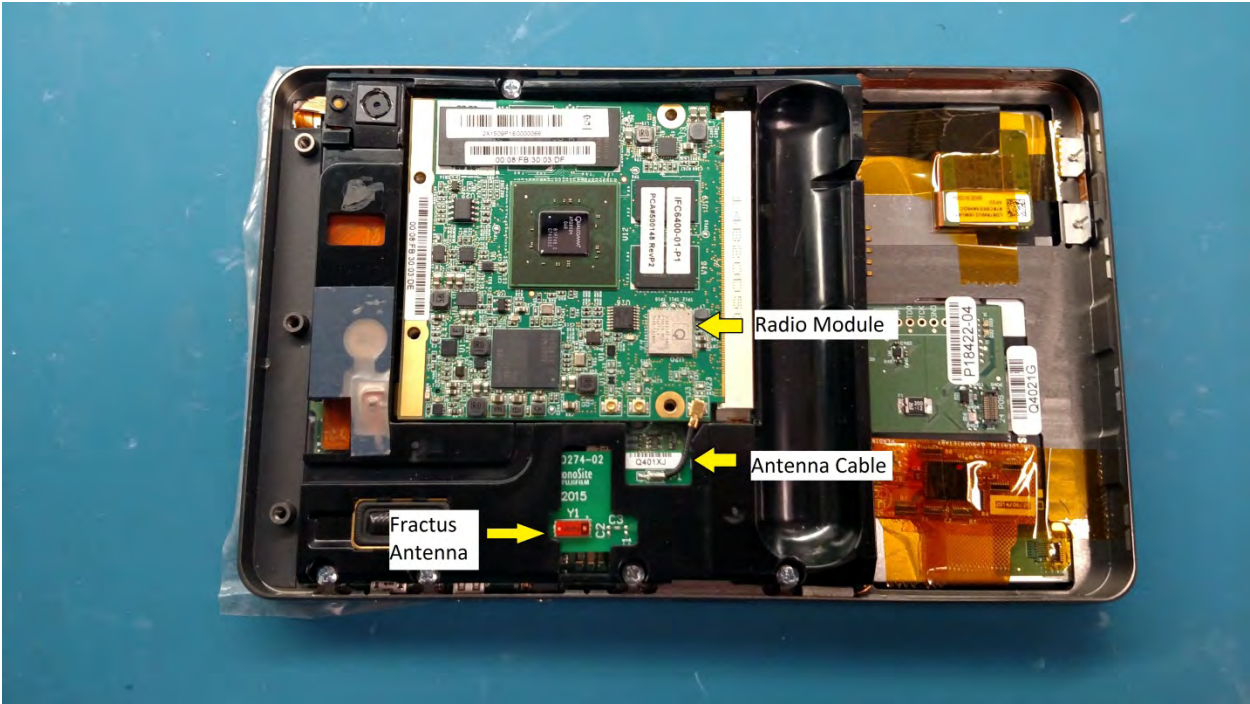

External Photos of P20830-xx, FujiFilm SonoSite iViz Ultrasound Machine

Front of Base Unit

Back of Base Unit

Battery Compartment of Base Unit

Top of Base Unit

Bottom of Base Unit

End of Base Unit opposite the battery compartment

Base Unit with back cover off showing antenna and radio module

Case

Base Unit in case

Base unit in case with Kickstand out

SL Power Supply MEN1010A0500B07 label

SL Power Supply MEN1010A0500B07 side

SL Power Supply MEN1010A0500B07 plugged in to Base Unit