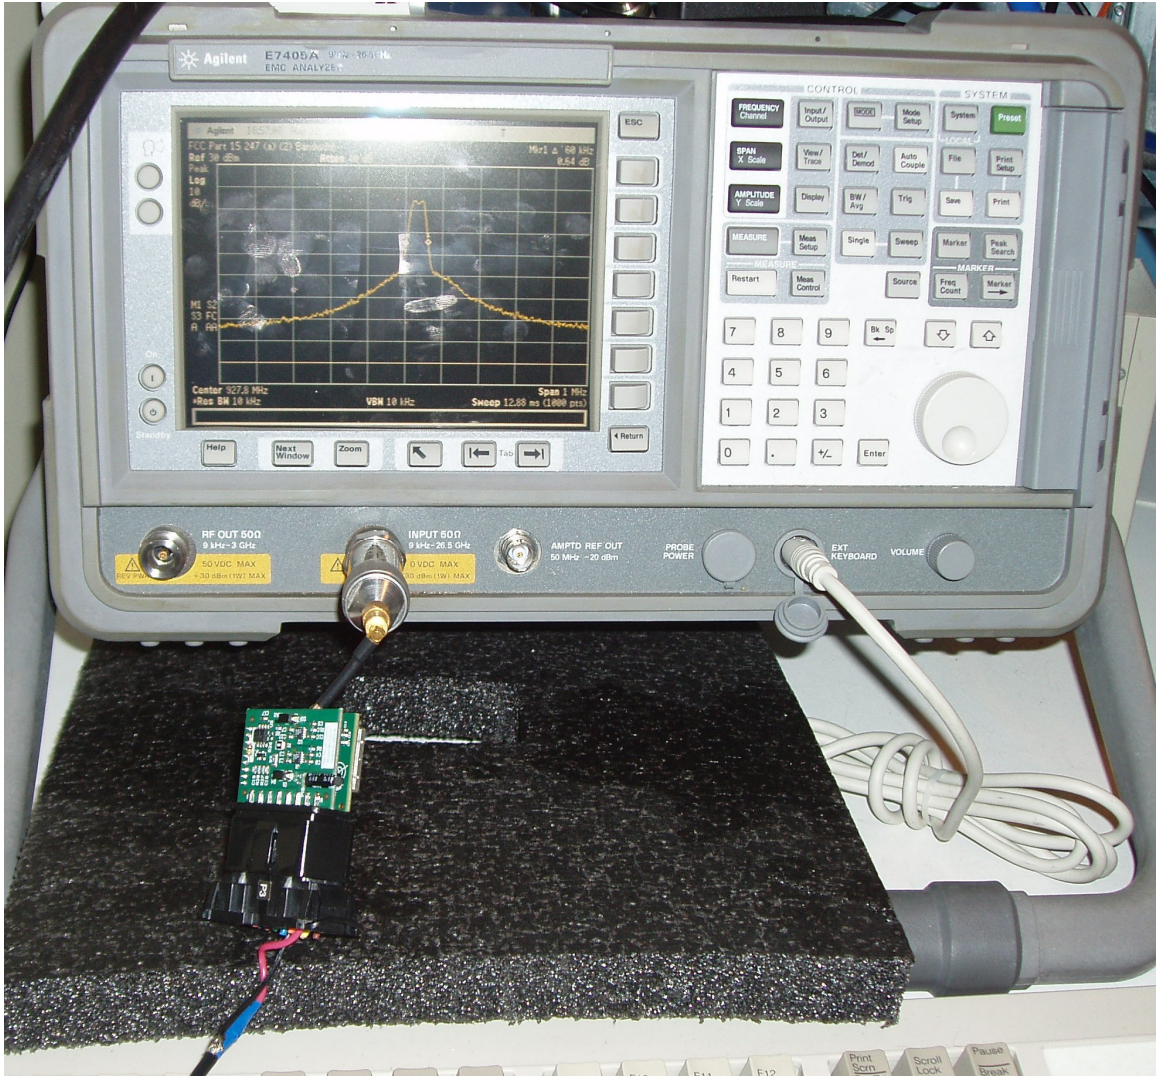

Photo 1 – Front View of the 30 – 1000 MHz Radiated Emissions Test Set-up

Photo 2 – Rear View of the Radiated Emissions Test Set-up 30 - 1000 MHz

Photo 3 – Front View of the Radiated Emissions Test Set-up above 1 GHz

Photo 4 – Rear View of the Radiated Emissions Test Set-up above 1 GHz

Photo 5 - Rear View of the Radiated Emissions Test Set-up 20 - 30 MHz

Photo 6 – Antenna Port Conducted Test Set-up