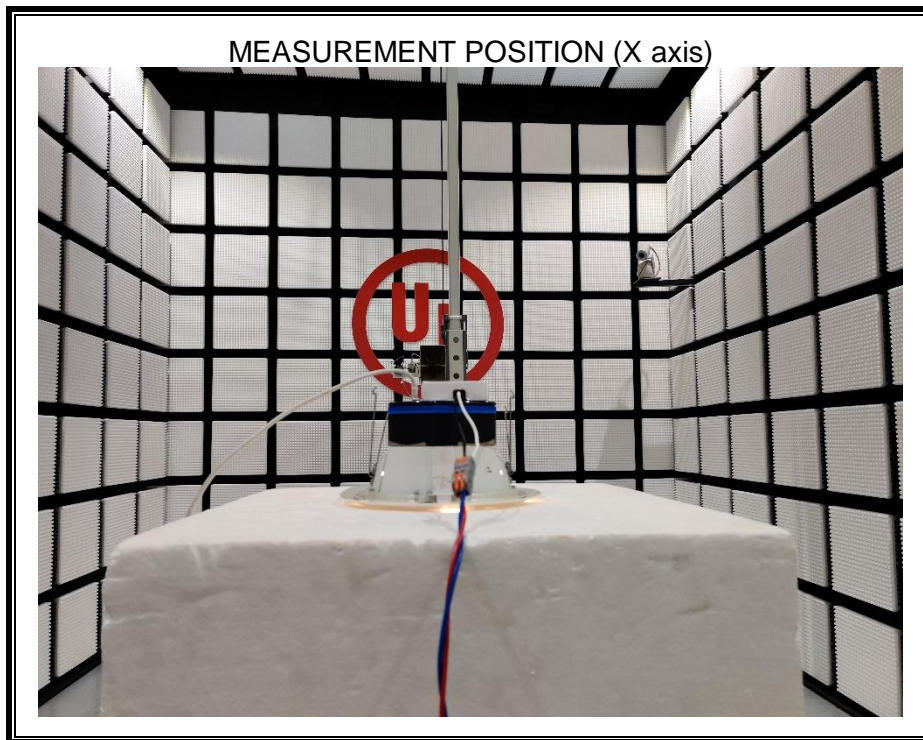

Appendix II

Setup Photographs

RADIATED RF MEASUREMENT SETUP (ABOVE 1 GHz)

MEASUREMENT POSITION (Y axis)

MEASUREMENT POSITION (Z axis)

RADIATED RF MEASUREMENT SETUP (30MHz~1GHz)

RADIATED RF MEASUREMENT SETUP (Below 30MHz)

POWERLINE CONDUCTED EMISSIONS MEASUREMENT SETUP