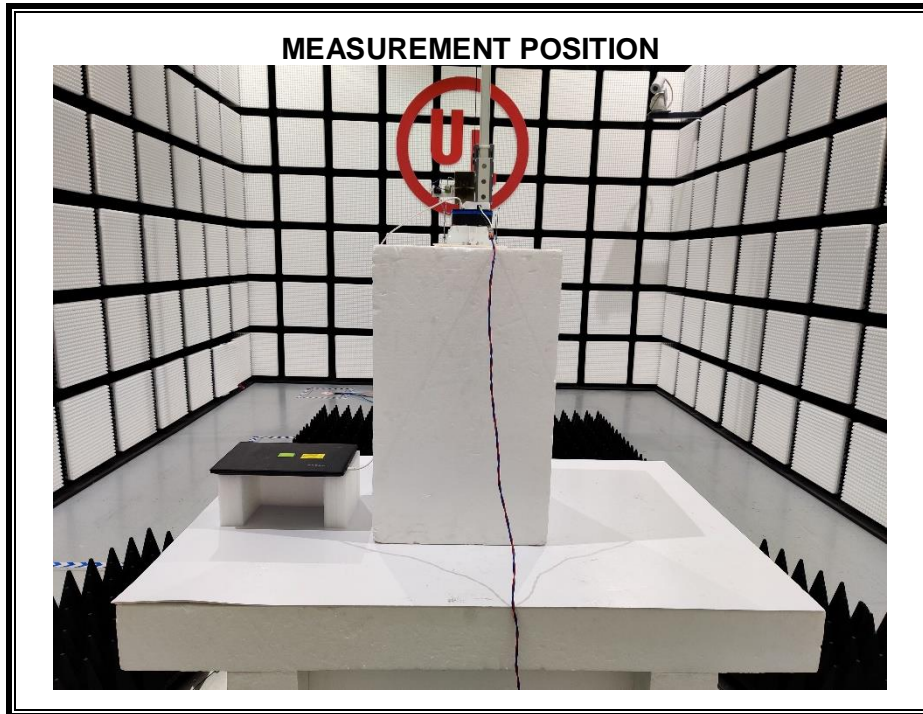

Appendix II

Setup Photographs

RADIATED RF MEASUREMENT SETUP (ABOVE 1 GHz)

MEASUREMENT POSITION (Y axis)

MEASUREMENT POSITION (Z axis)

RADIATED RF MEASUREMENT SETUP (30MHz~1GHz)

RADIATED RF MEASUREMENT SETUP (Below 30MHz)

POWERLINE CONDUCTED EMISSIONS MEASUREMENT SETUP