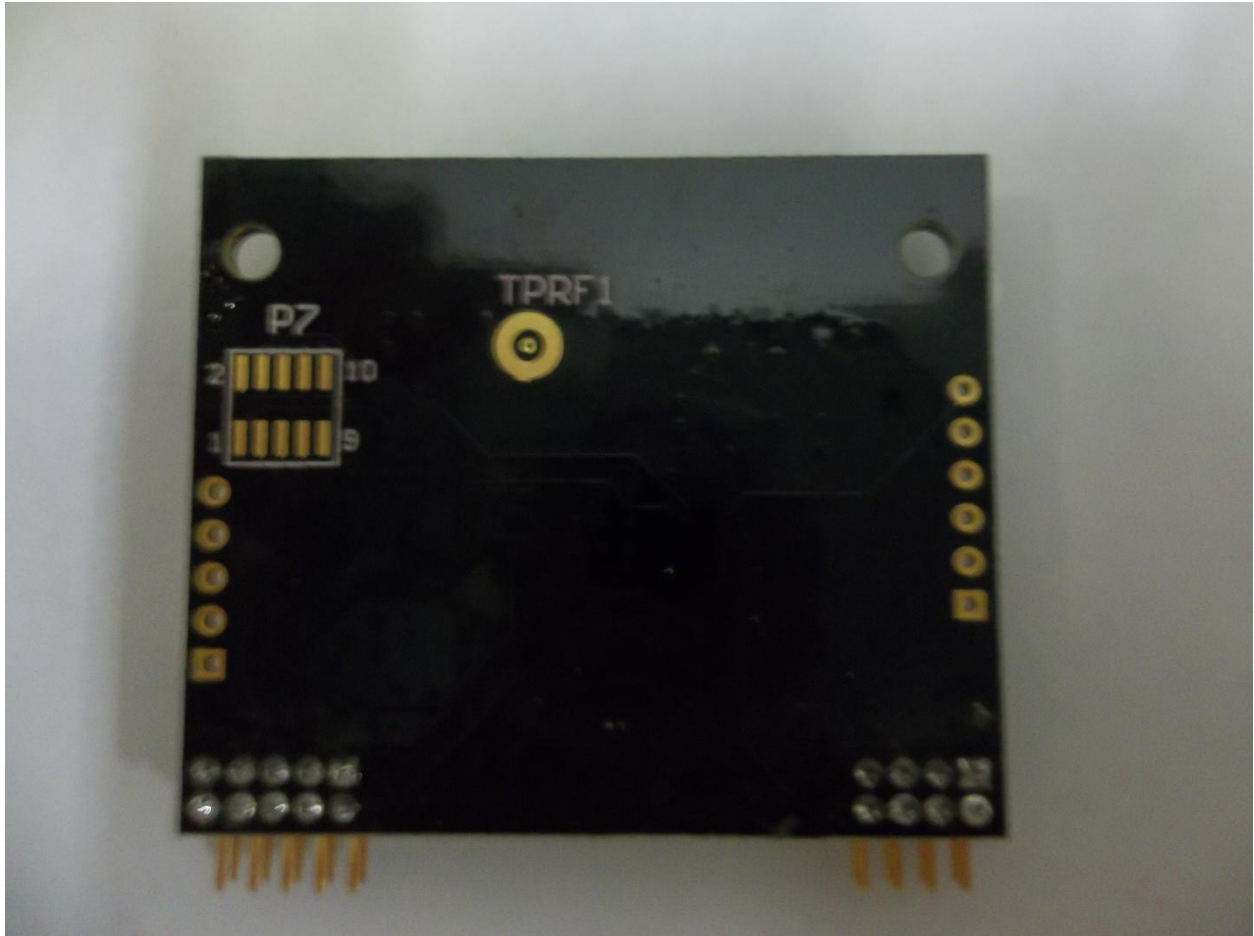

US Tech Test Report:
Report Number:
Customer:
FCC ID:
IC:
Issue Date:
Model:

FCC Part 15.249/ RSS 210
14-0271
Acuity Brands Lighting
2ADCB-DTL01
6715C-DTL01
November 7, 2014
DTL01

EXTERNAL PHOTOGRAPHS

Figure 1. EUT of Front

US Tech Test Report:
Report Number:
Customer:
FCC ID:
IC:
Issue Date:
Model:

FCC Part 15.249/ RSS 210
14-0271
Acuity Brands Lighting
2ADCB-DTL01
6715C-DTL01
November 7, 2014
DTL01

Figure 2. Back of EUT