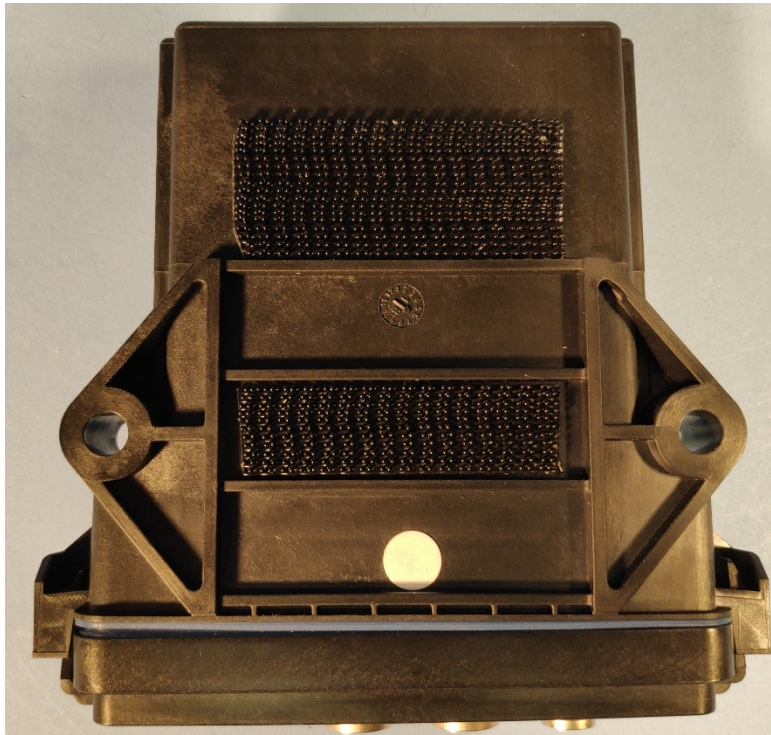

External Photo Module

Product name: WISR R3
Applicant: Orlaco
FCC ID: 2ADBX-PR1A
ISED ID: 12390A-PR1A

Belongs to test report number: 190501396 001 Ver 1.0

Table of Contents

1	Test Setup Photos Internal Photos.....	2
1.1	Front View	2
1.2	Back view	3
1.3	Bottom view	3

1 Test Setup Photos Internal Photos

1.1 Front View

1.2 Back view

1.3 Bottom view