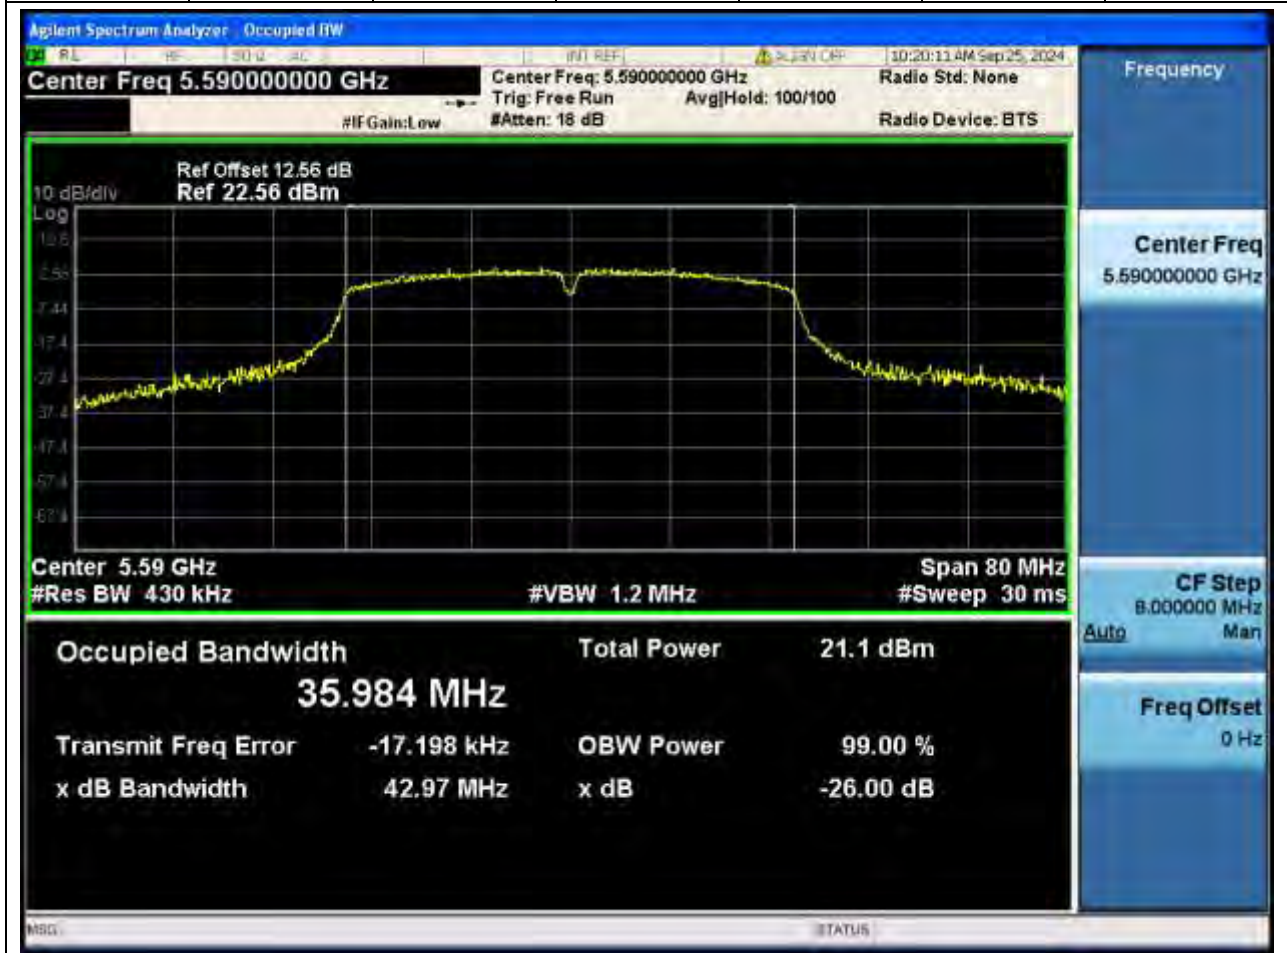

42. 802.11ac_40M_U-NII-2C_M

42.1. A.2-26dB Bandwidth(NTNV)

Center Frequency (MHz)	XdB Down	RBW (MHz)	Detector	Limit (MHz)	XdB BandWidth (MHz)	Verdict
5590	26	0.39	Peak	0	42.967201	N/A