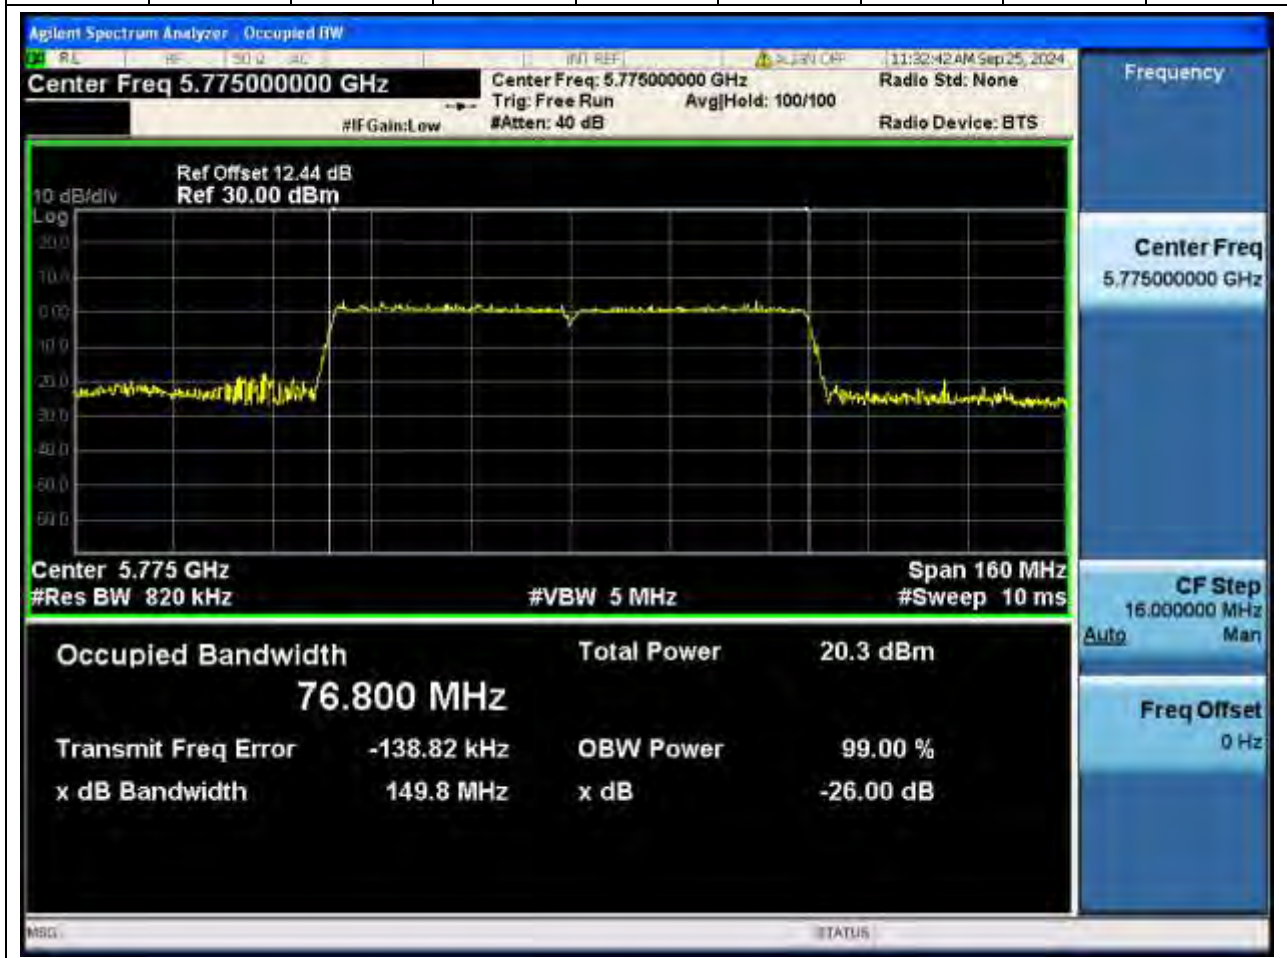

59. 802.11ac_80M_U-NII-3_M

59.1. A.2.2-99% Bandwidth(NTNV)

Center Frequency (MHz)	OBW Power (%)		RBW (MHz)	Detector	Limit (MHz)	OBW (MHz)		Verdict
5775	99		0.82	Peak	0	76.800445		N/A

--BLANK BELOW--