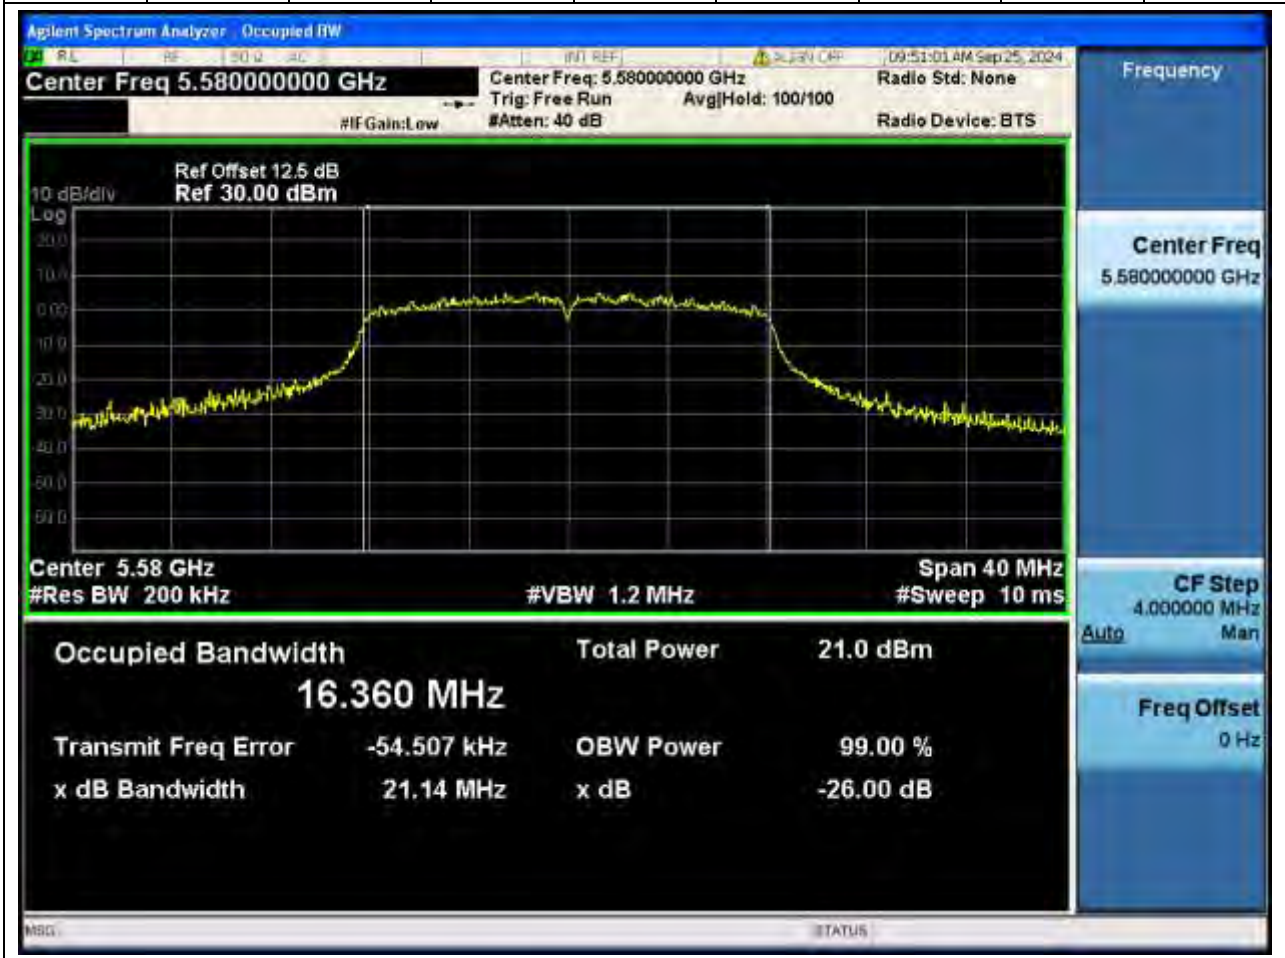

30. 802.11a_20M_U-NII-2C_M

30.1. A.2.2-99% Bandwidth(NTNV)

Center Frequency (MHz)	OBW Power (%)		RBW (MHz)	Detector	Limit (MHz)	OBW (MHz)		Verdict
5580	99		0.2	Peak	0	16.360195		N/A