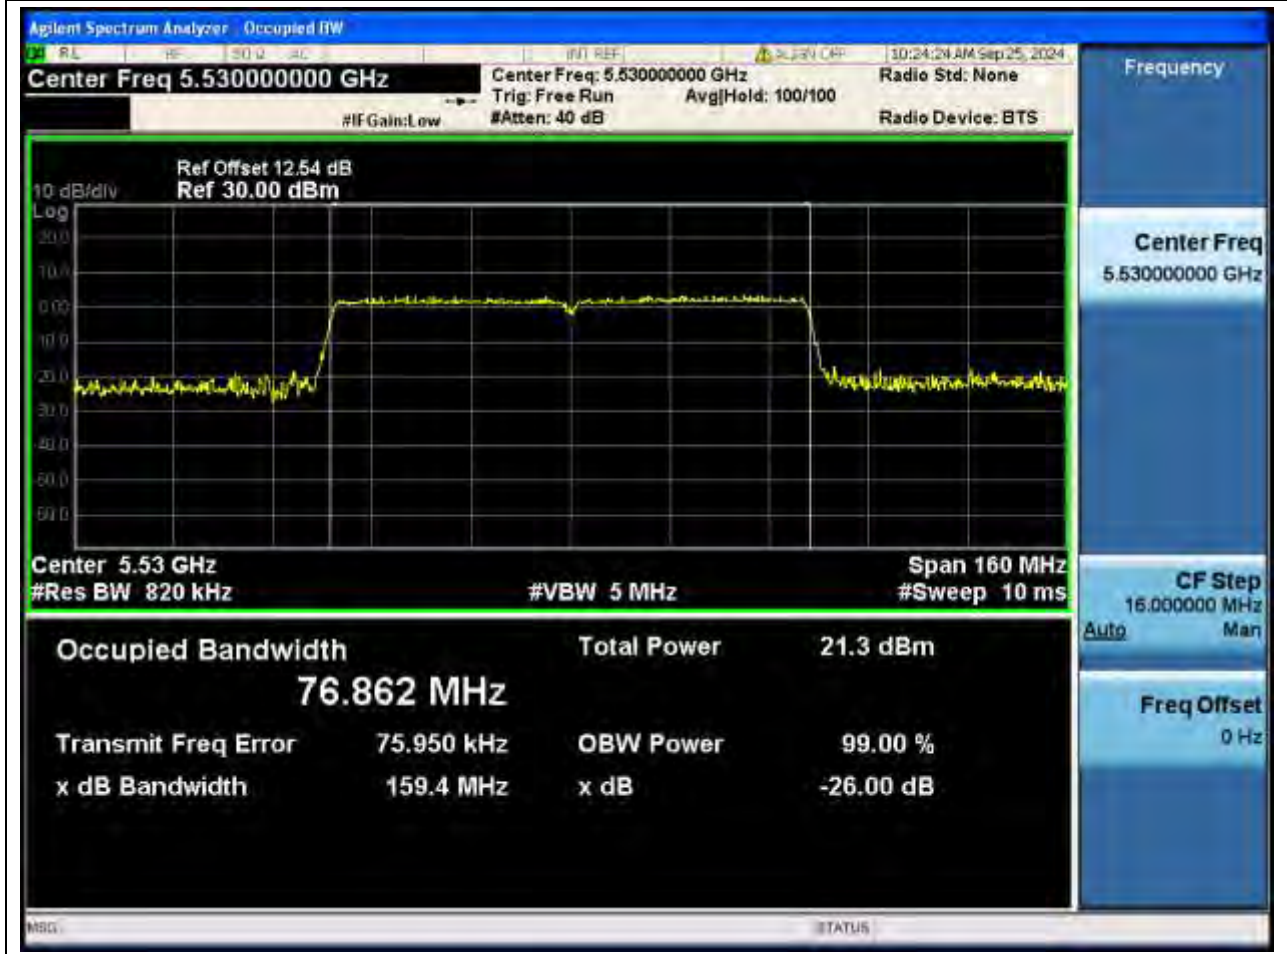

44. 802.11ac_80M_U-NII-2C_L

44.1. A.2.2-99% Bandwidth(NTNV)

Center Frequency (MHz)	OBW Power (%)		RBW (MHz)	Detector	Limit (MHz)	OBW (MHz)		Verdict
5530	99		0.82	Peak	0	76.86223		N/A