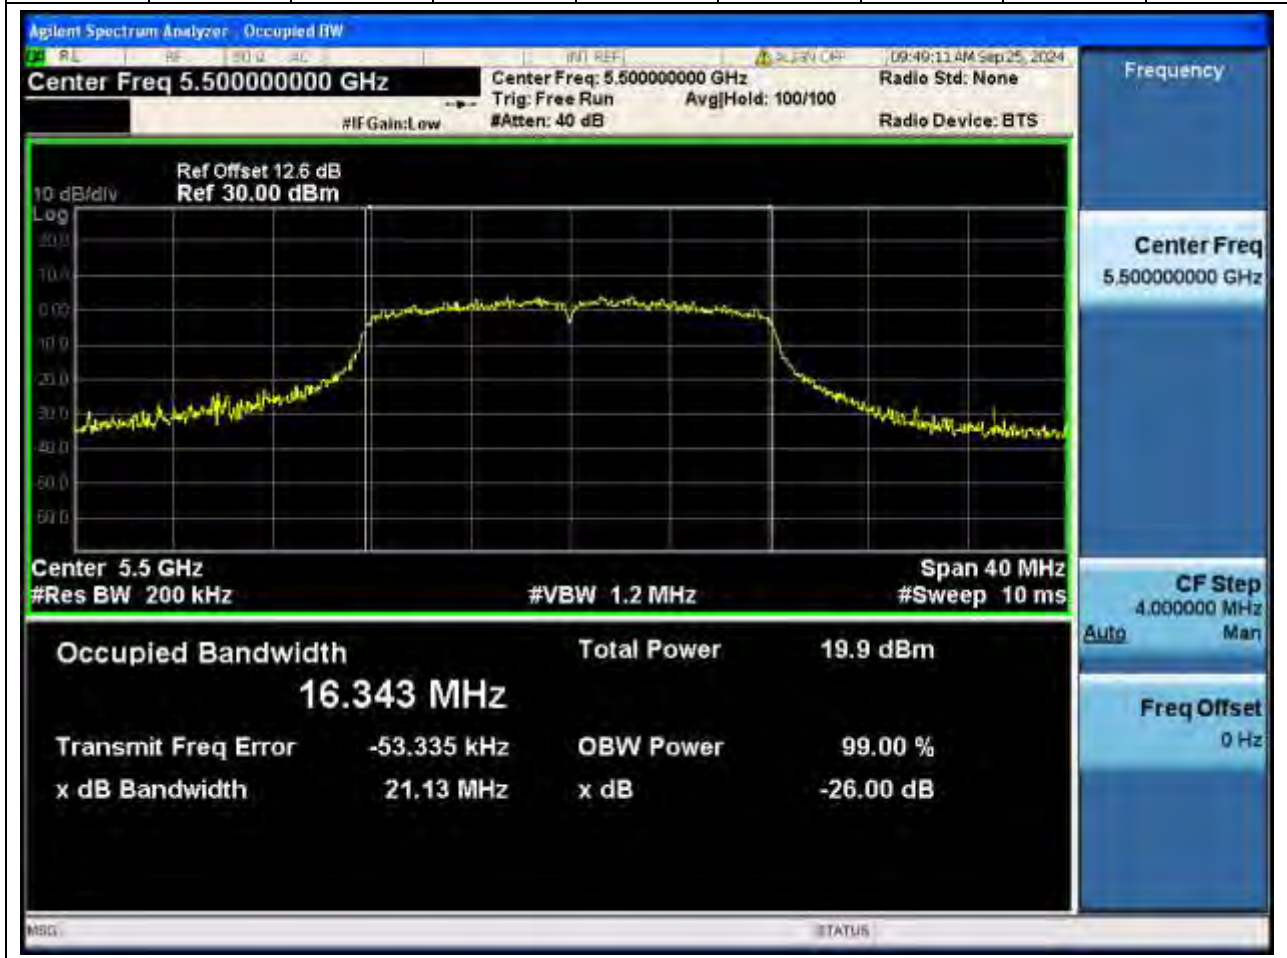

29. 802.11a_20M_U-NII-2C_L

29.1. A.2.2-99% Bandwidth(NTNV)

Center Frequency (MHz)	OBW Power (%)		RBW (MHz)	Detector	Limit (MHz)	OBW (MHz)		Verdict
5500	99		0.2	Peak	0	16.343471		N/A