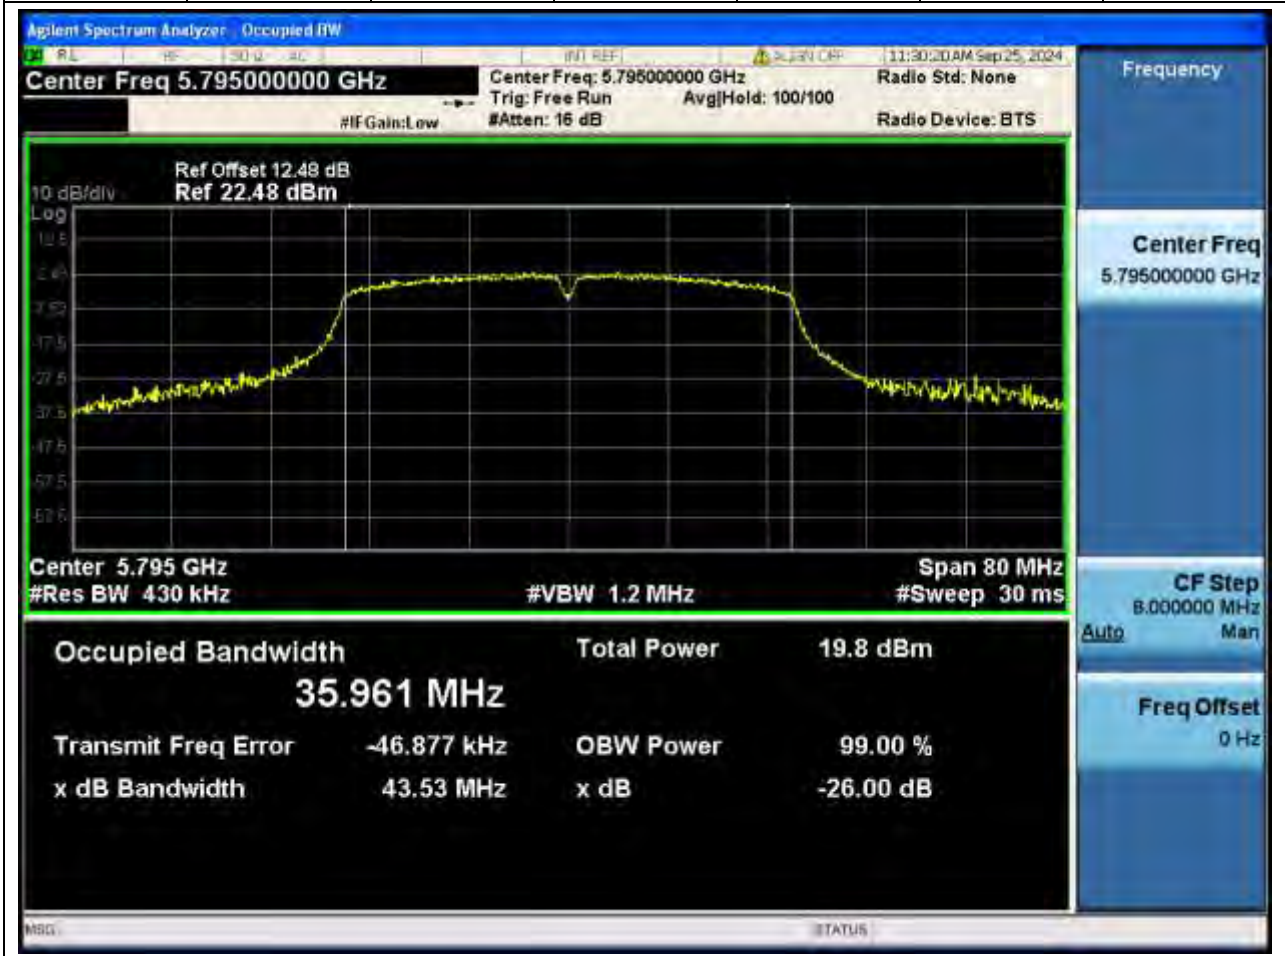

58. 802.11ac_40M_U-NII-3_H

58.1. A.2-26dB Bandwidth(NTNV)

Center Frequency (MHz)	XdB Down	RBW (MHz)	Detector	Limit (MHz)	XdB BandWidth (MHz)	Verdict
5795	26	0.39	Peak	0	43.526356	N/A