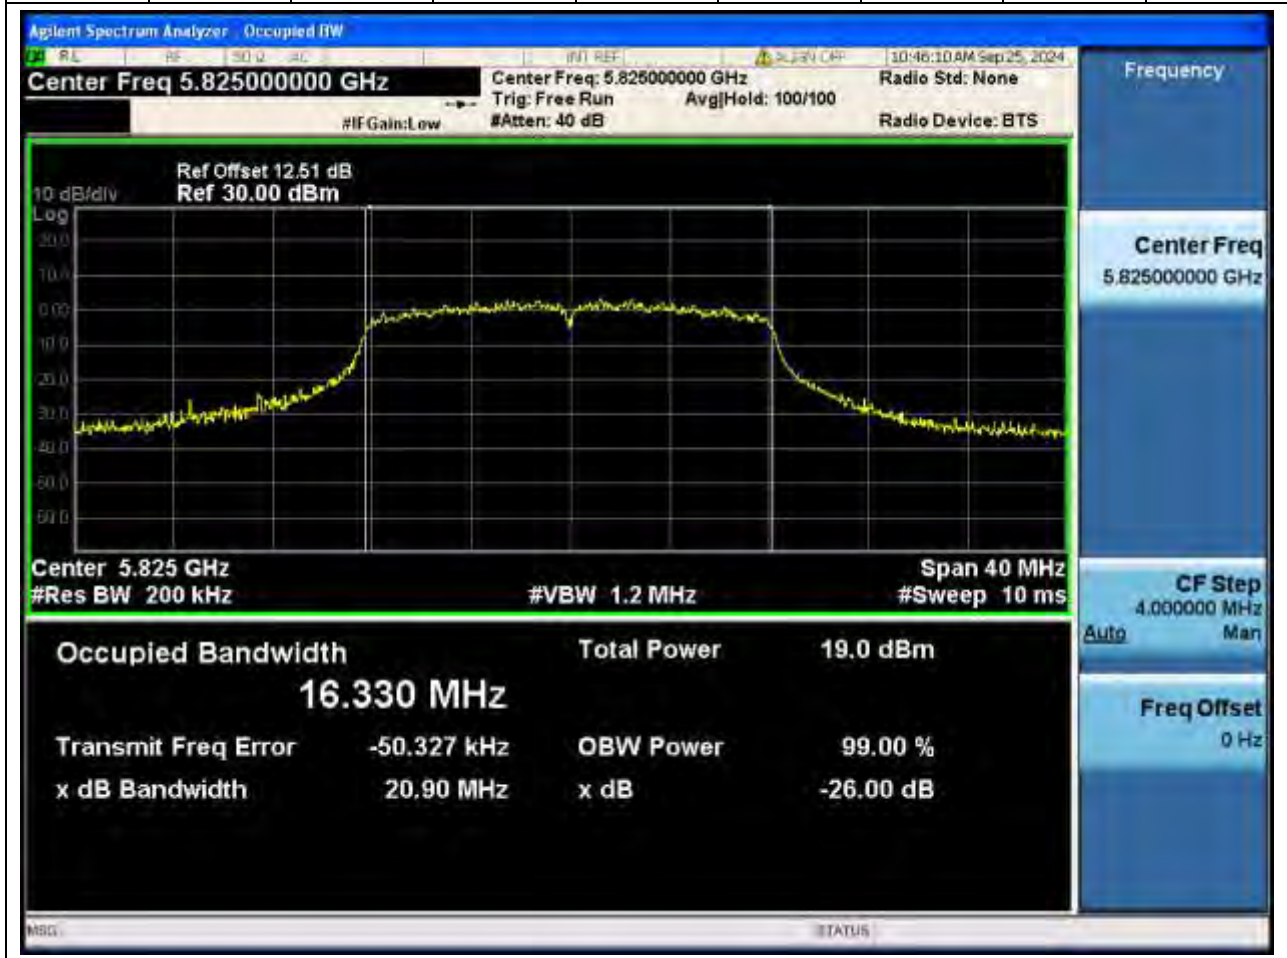

48. 802.11a_20M_U-NII-3_H

48.1. A.2.2-99% Bandwidth(NTNV)

Center Frequency (MHz)	OBW Power (%)		RBW (MHz)	Detector	Limit (MHz)	OBW (MHz)		Verdict
5825	99		0.2	Peak	0	16.329935		N/A