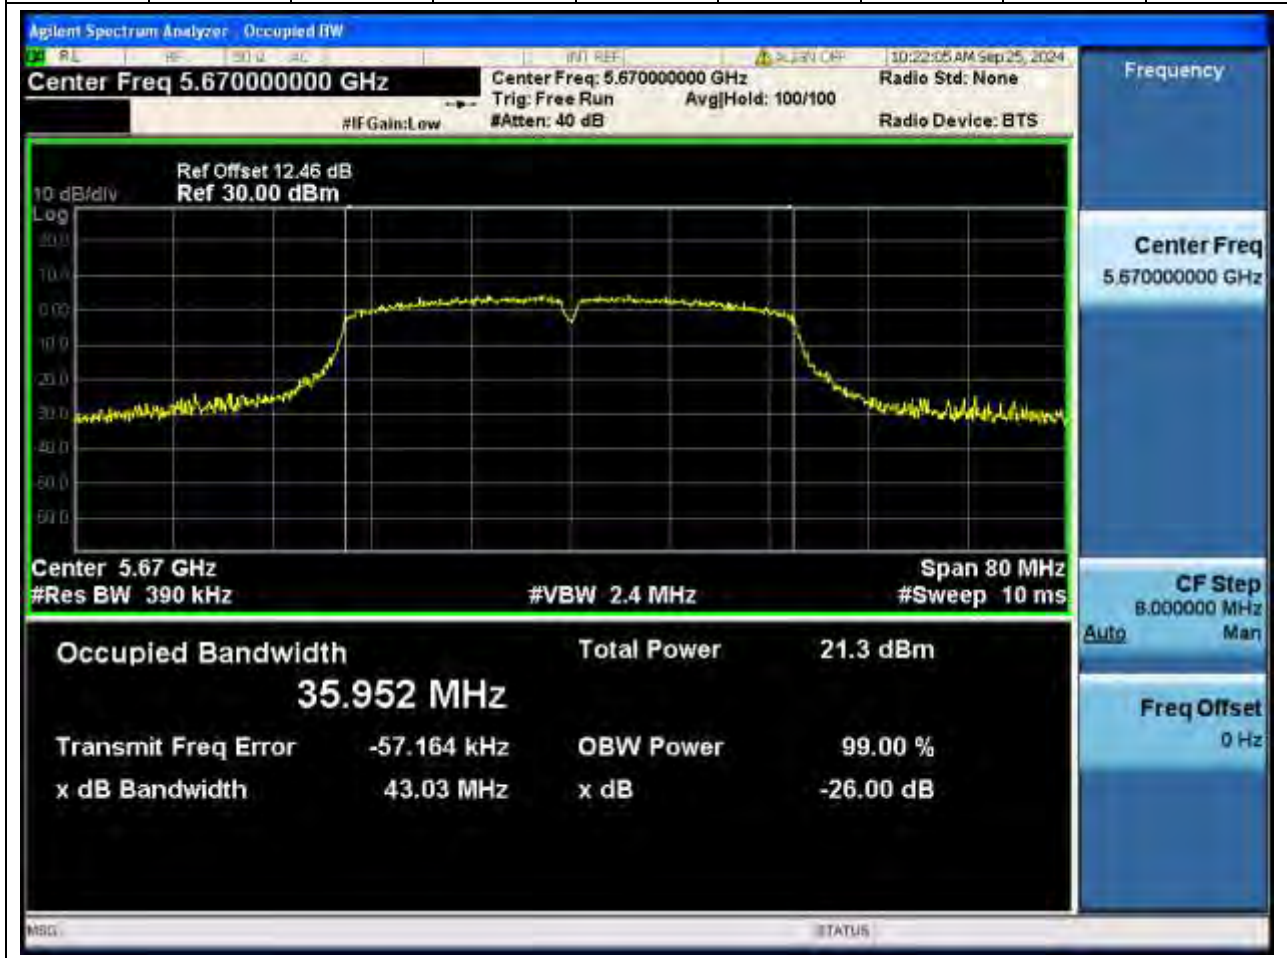

43. 802.11ac_40M_U-NII-2C_H

43.1. A.2.2-99% Bandwidth(NTNV)

Center Frequency (MHz)	OBW Power (%)		RBW (MHz)	Detector	Limit (MHz)	OBW (MHz)		Verdict
5670	99		0.39	Peak	0	35.951905		N/A