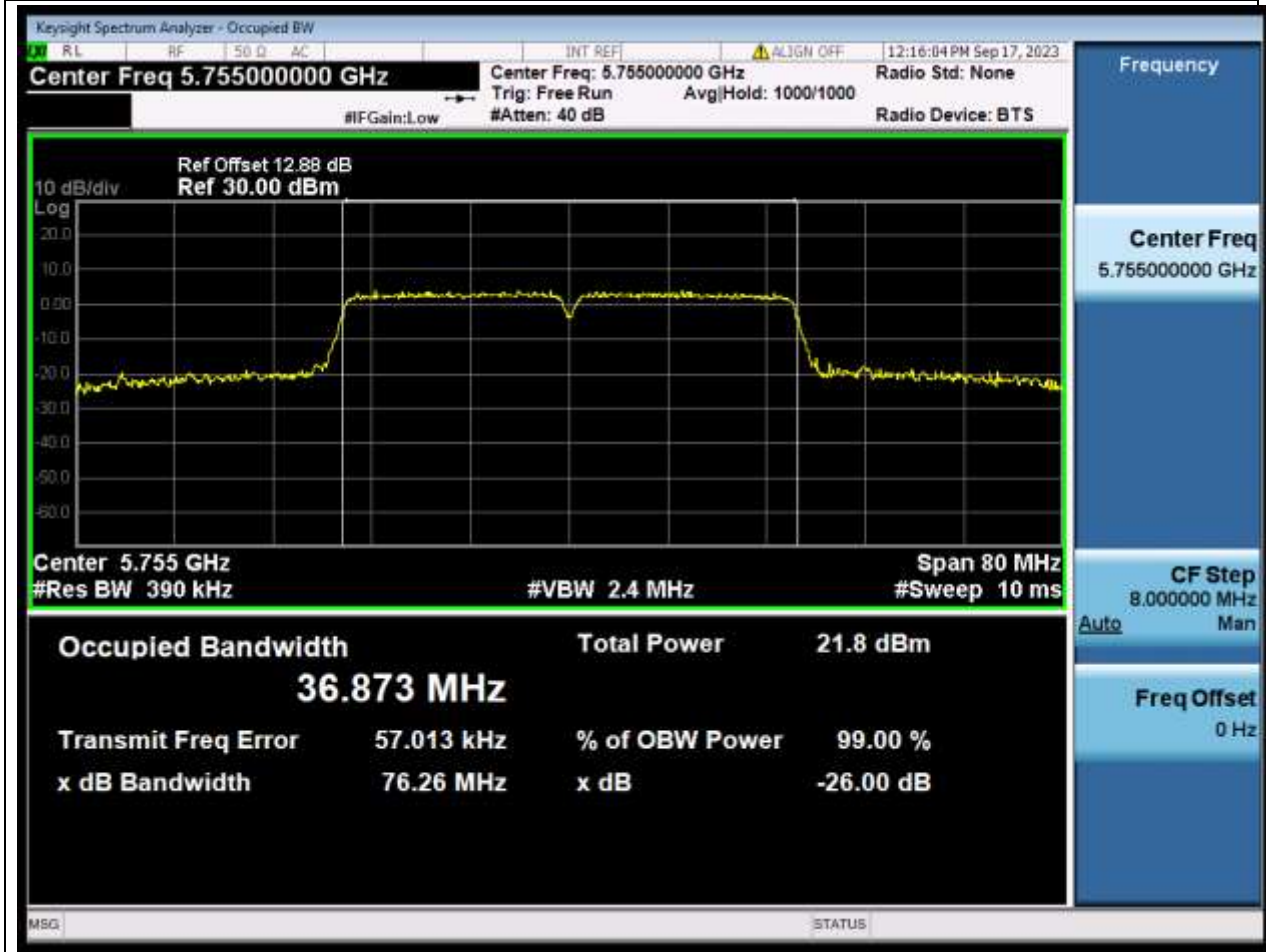

77. 802.11ac_40M_U-NII-3_L

77.1. A.2.2-99% Bandwidth(NTNV)

Center Frequency (MHz)	OBW Power (%)	RBW (MHz)	Detector	Limit (MHz)	OBW (MHz)	Verdict
5755	99	0.39	Peak	0	36.8728	Unknown