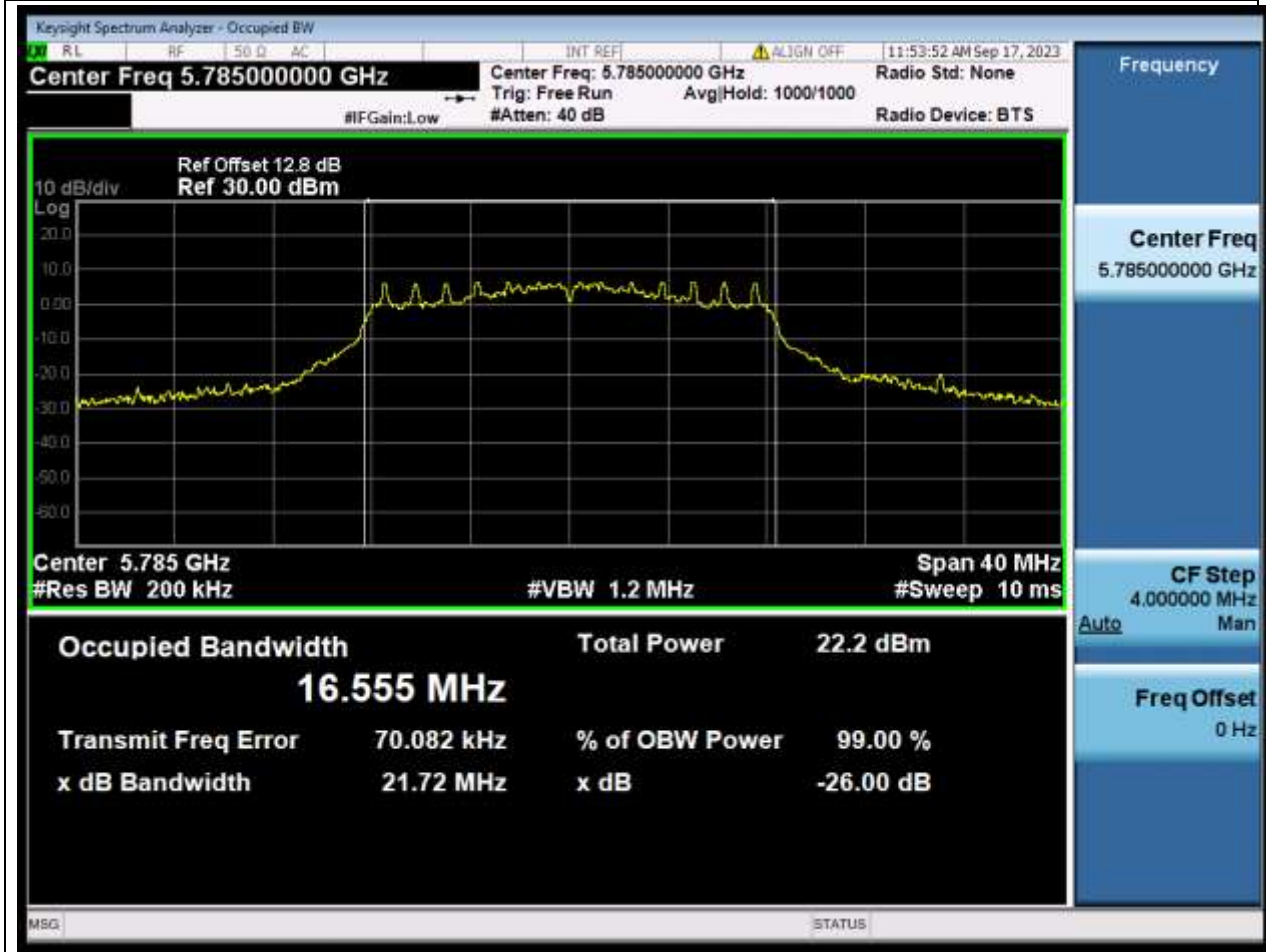

70. 802.11n_20M_U-NII-3_M

70.1. A.2.2-99% Bandwidth(NTNV)

Center Frequency (MHz)	OBW Power (%)	RBW (MHz)	Detector	Limit (MHz)	OBW (MHz)	Verdict
5785	99	0.2	Peak	0	16.554708	Unknown