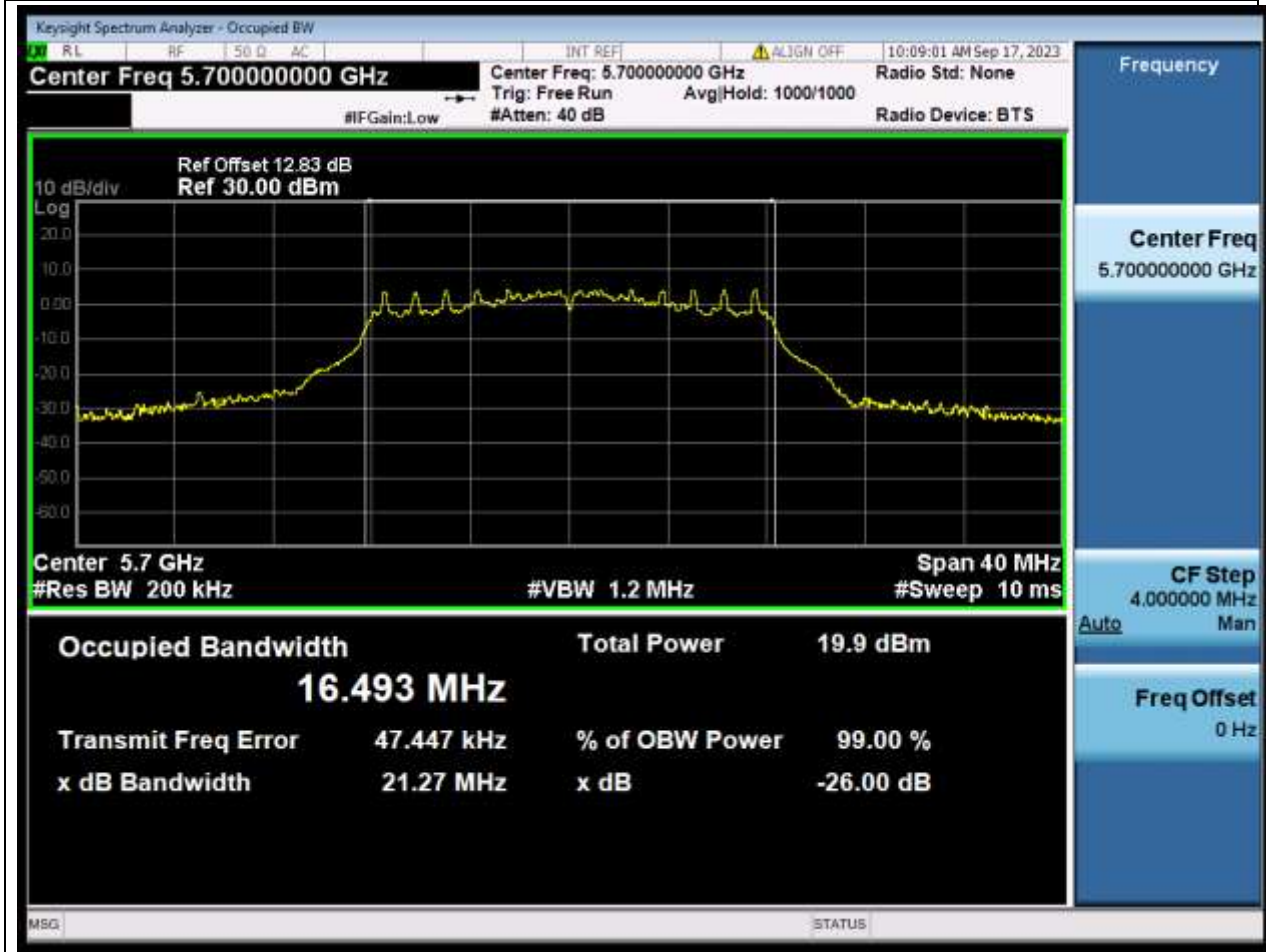

43. 802.11a_20M_U-NII-2C_H

43.1. A.2.2-99% Bandwidth(NTNV)

Center Frequency (MHz)	OBW Power (%)	RBW (MHz)	Detector	Limit (MHz)	OBW (MHz)	Verdict
5700	99	0.2	Peak	0	16.493243	Unknown