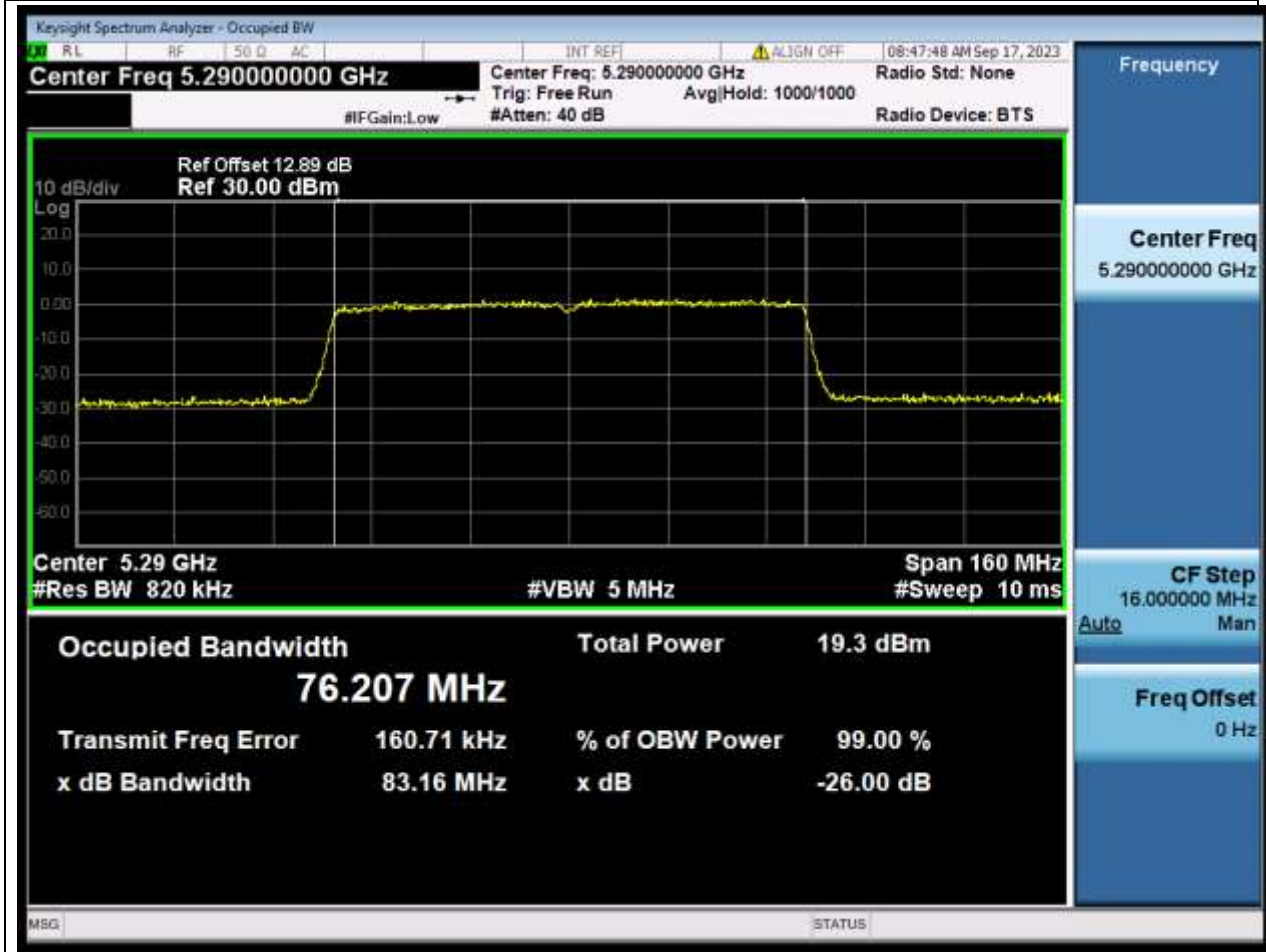

34. 802.11ac_80M_U-NII-2A_M

34.1. A.2.2-99% Bandwidth(NTNV)

Center Frequency (MHz)	OBW Power (%)	RBW (MHz)	Detector	Limit (MHz)	OBW (MHz)	Verdict
5290	99	0.82	Peak	0	76.20688	Unknown