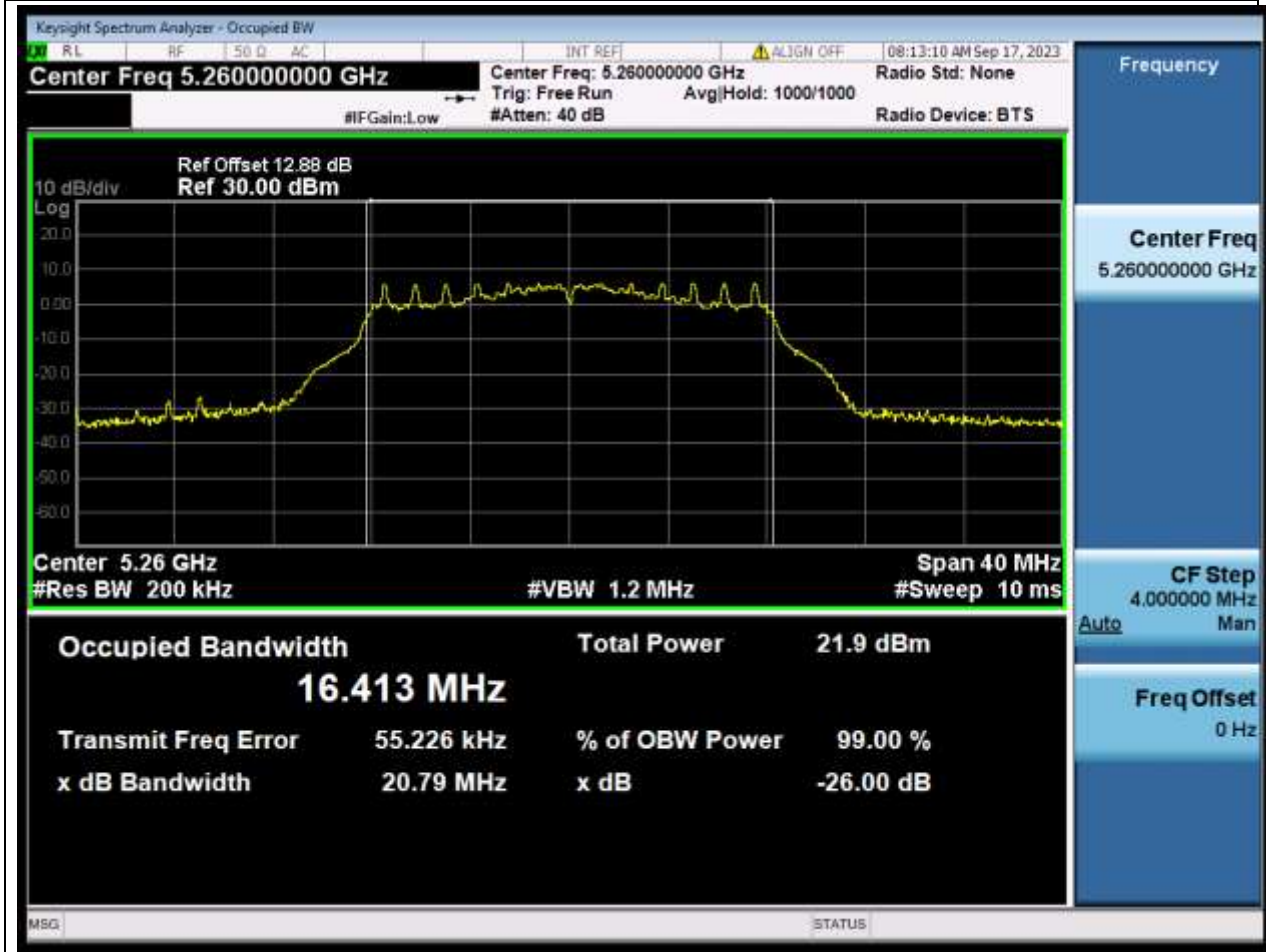

21. 802.11a_20M_U-NII-2A_L

21.1. A.2.2-99% Bandwidth(NTNV)

Center Frequency (MHz)	OBW Power (%)	RBW (MHz)	Detector	Limit (MHz)	OBW (MHz)	Verdict
5260	99	0.2	Peak	0	16.412711	Unknown