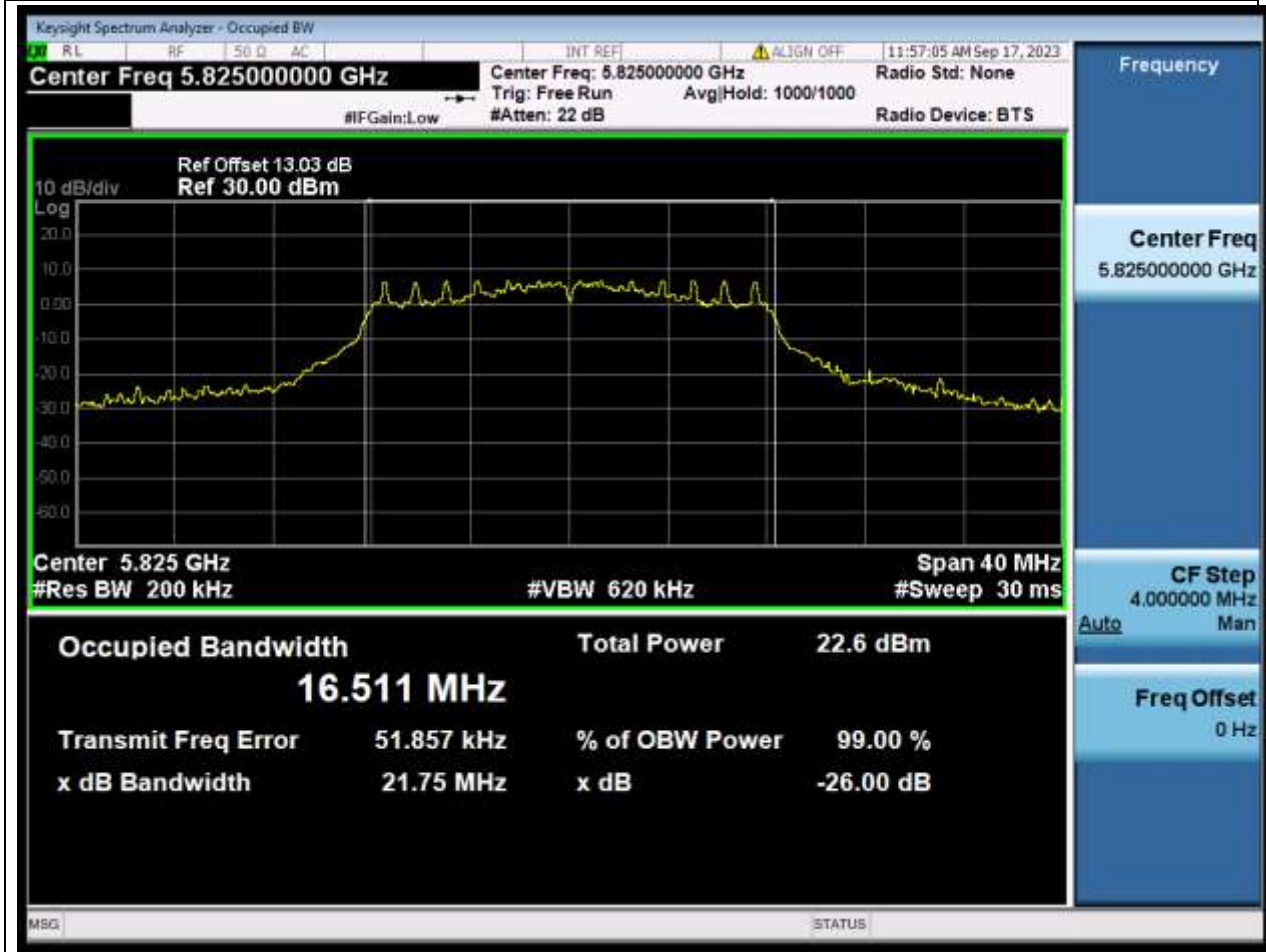

71. 802.11n_20M_U-NII-3_H

71.1. A.2-26dB Bandwidth(NTNV)

Center Frequency (MHz)	XdB Down	RBW (MHz)	Detector	Limit (MHz)	XdB BandWidth (MHz)	Verdict
5825	26	0.2	Peak	0	21.75258	Unknow