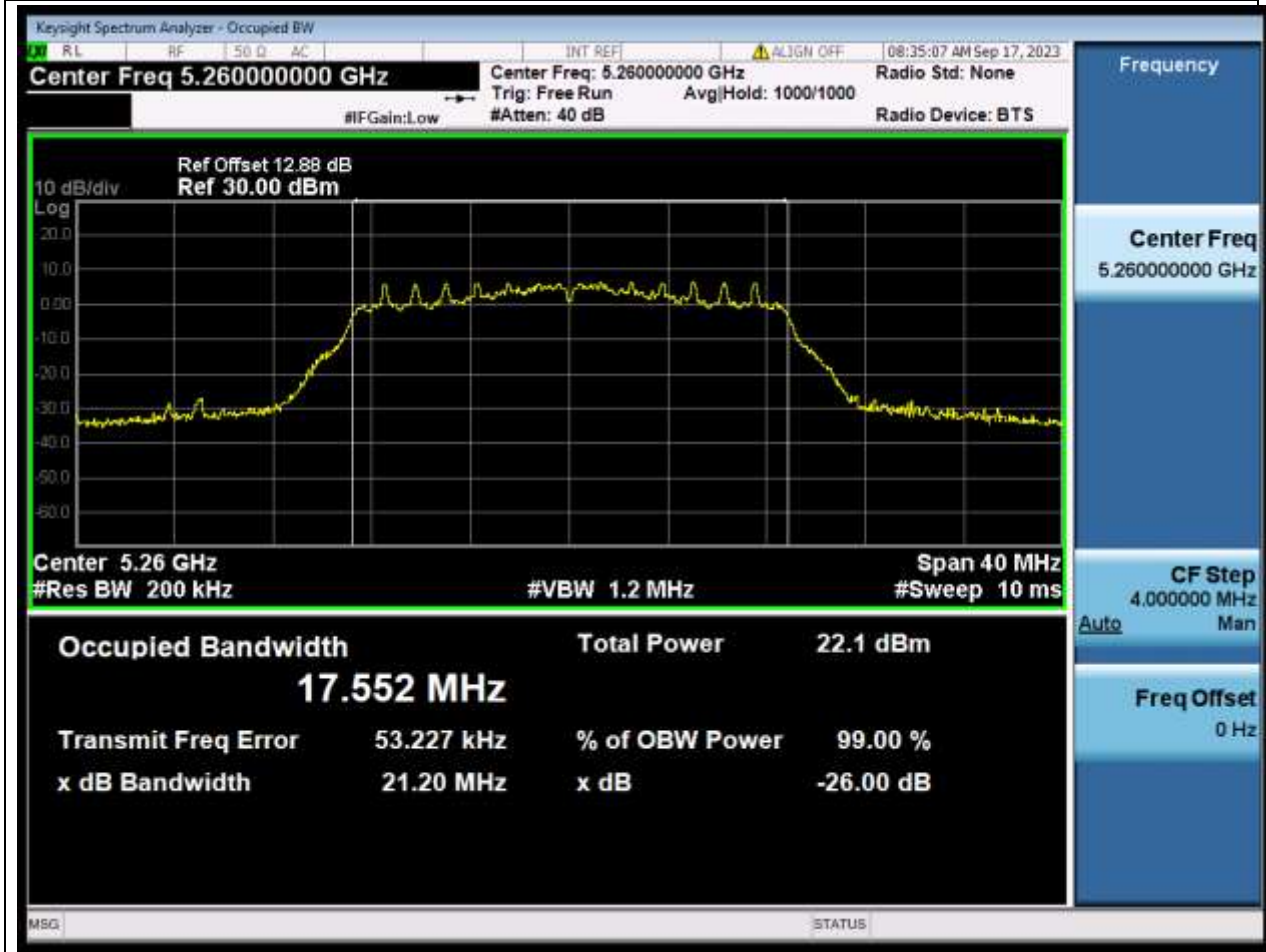

29. 802.11ac_20M_U-NII-2A_L

29.1. A.2.2-99% Bandwidth(NTNV)

Center Frequency (MHz)	OBW Power (%)	RBW (MHz)	Detector	Limit (MHz)	OBW (MHz)	Verdict
5260	99	0.2	Peak	0	17.552422	Unknown