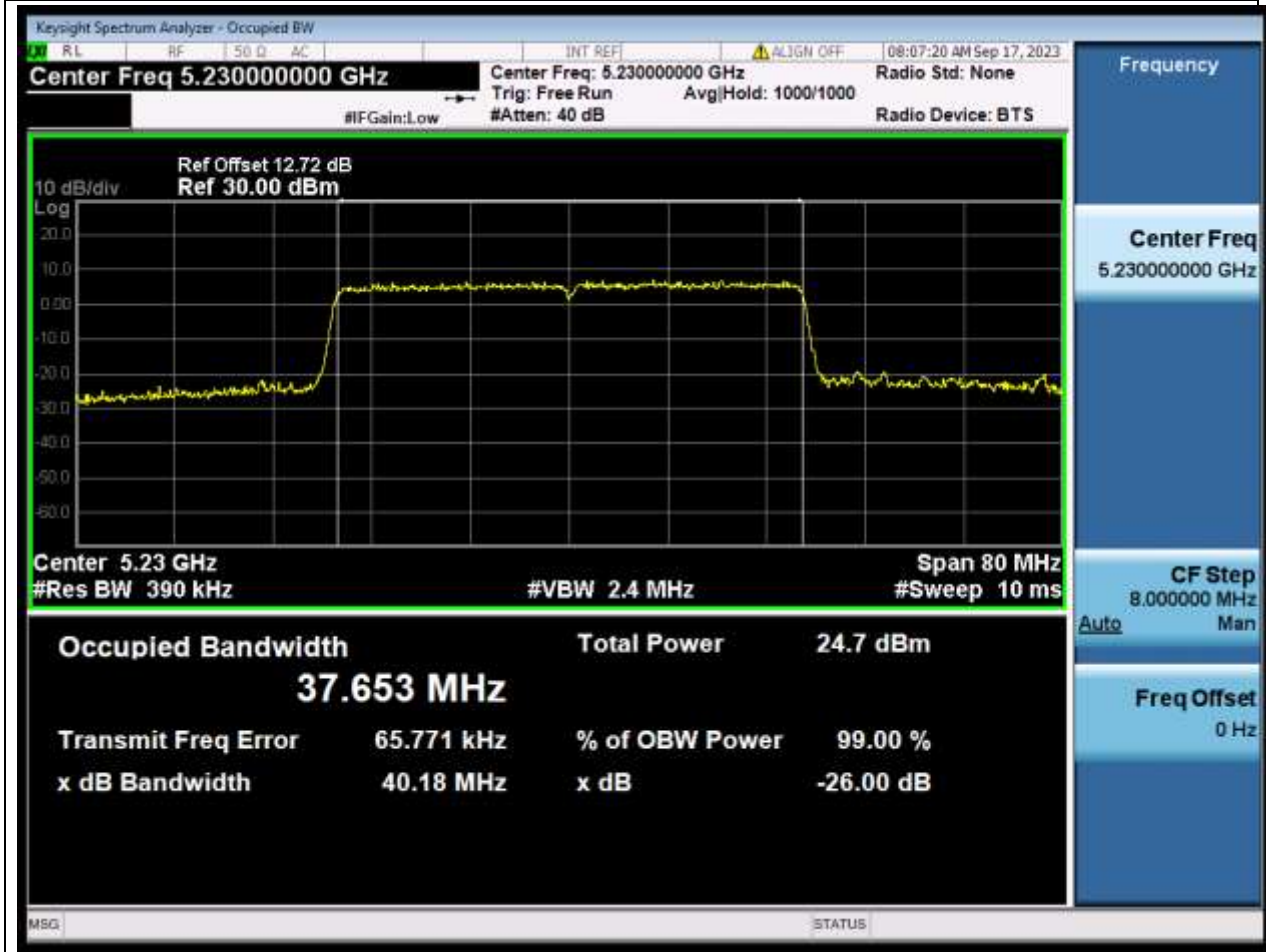

19. 802.11ax_40M_U-NII-1_H

19.1. A.2.2-99% Bandwidth(NTNV)

Center Frequency (MHz)	OBW Power (%)	RBW (MHz)	Detector	Limit (MHz)	OBW (MHz)	Verdict
5230	99	0.39	Peak	0	37.652532	Unknown