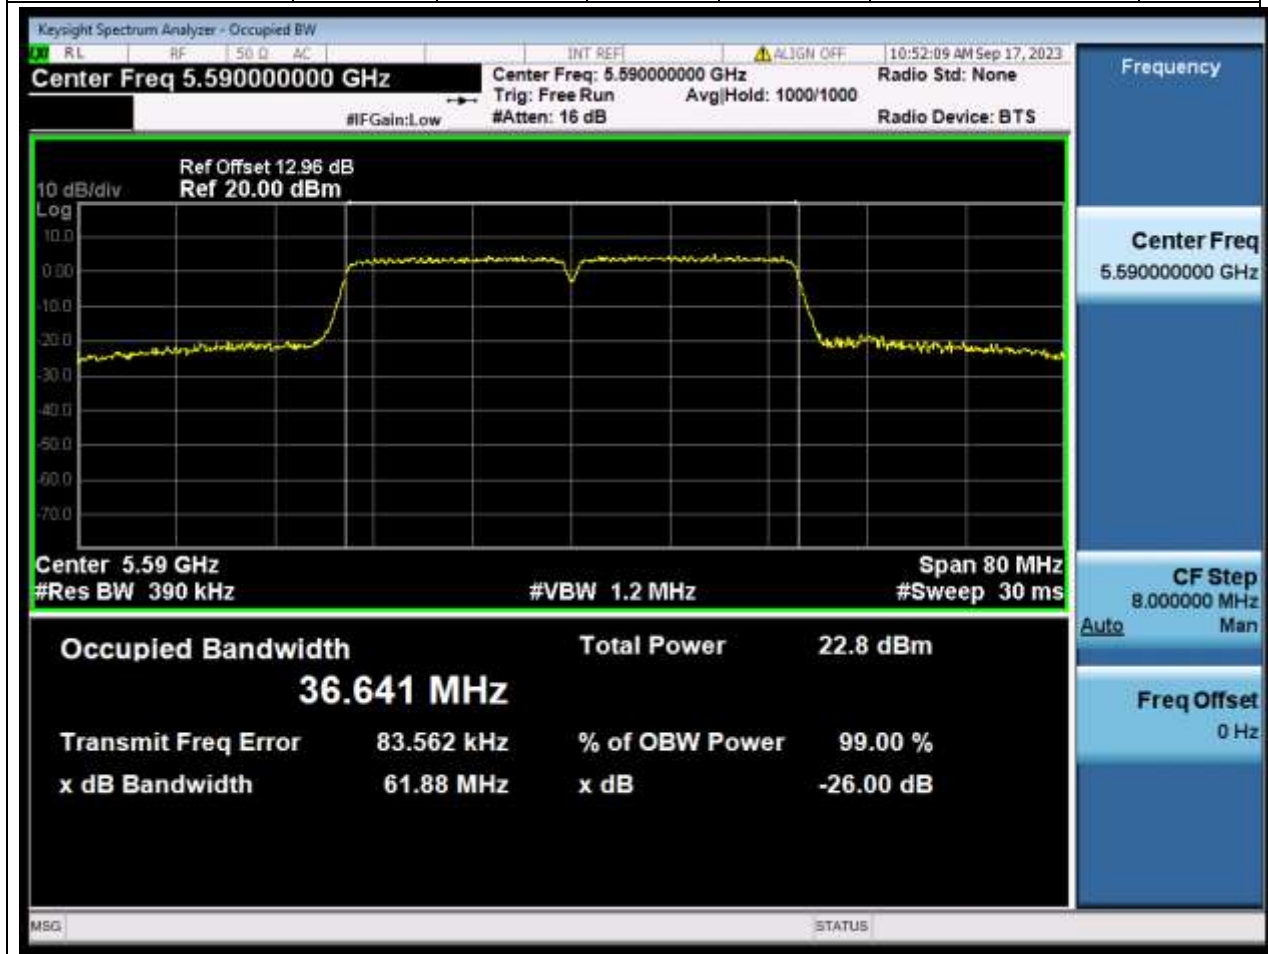

54. 802.11ac_40M_U-NII-2C_M

54.1. A.2-26dB Bandwidth(NTNV)

Center Frequency (MHz)	XdB Down	RBW (MHz)	Detector	Limit (MHz)	XdB BandWidth (MHz)	Verdict
5590	26	0.39	Peak	0	61.879432	Unknow