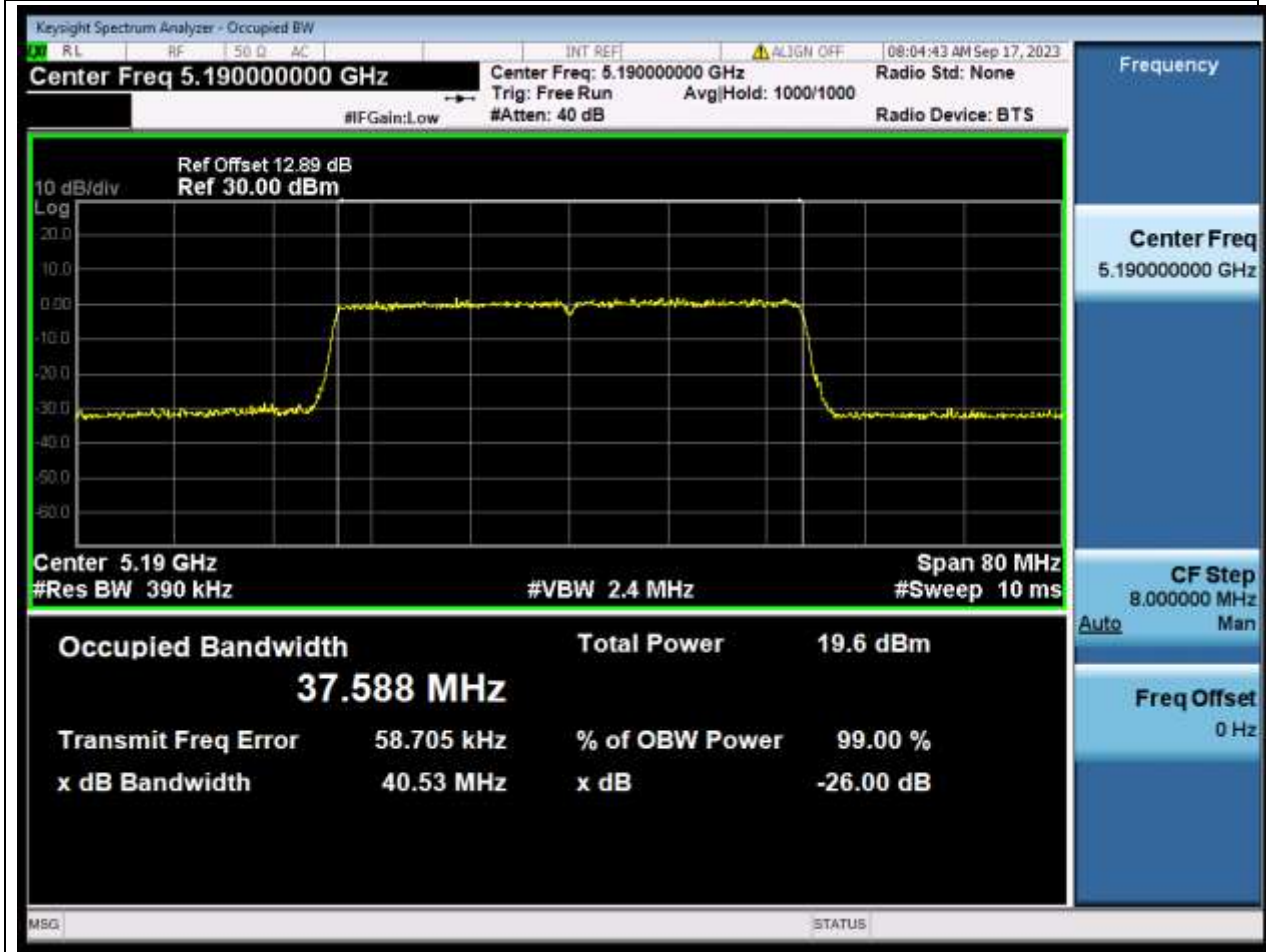

18. 802.11ax_40M_U-NII-1_L

18.1. A.2.2-99% Bandwidth(NTNV)

Center Frequency (MHz)	OBW Power (%)	RBW (MHz)	Detector	Limit (MHz)	OBW (MHz)	Verdict
5190	99	0.39	Peak	0	37.587655	Unknown