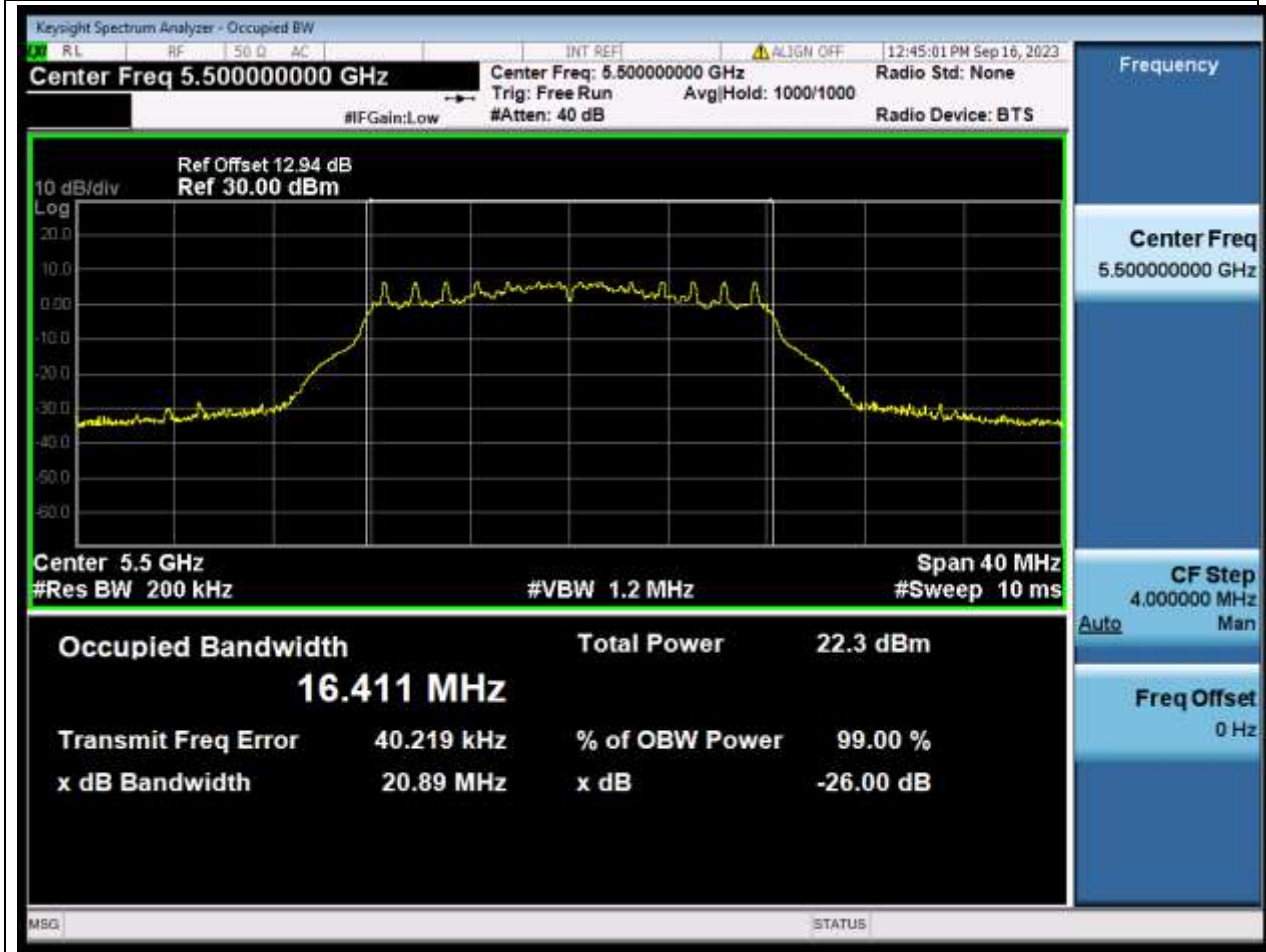

44. 802.11n_20M_U-NII-2C_L

44.1. A.2.2-99% Bandwidth(NTNV)

Center Frequency (MHz)	OBW Power (%)	RBW (MHz)	Detector	Limit (MHz)	OBW (MHz)	Verdict
5500	99	0.2	Peak	0	16.410998	Unknown