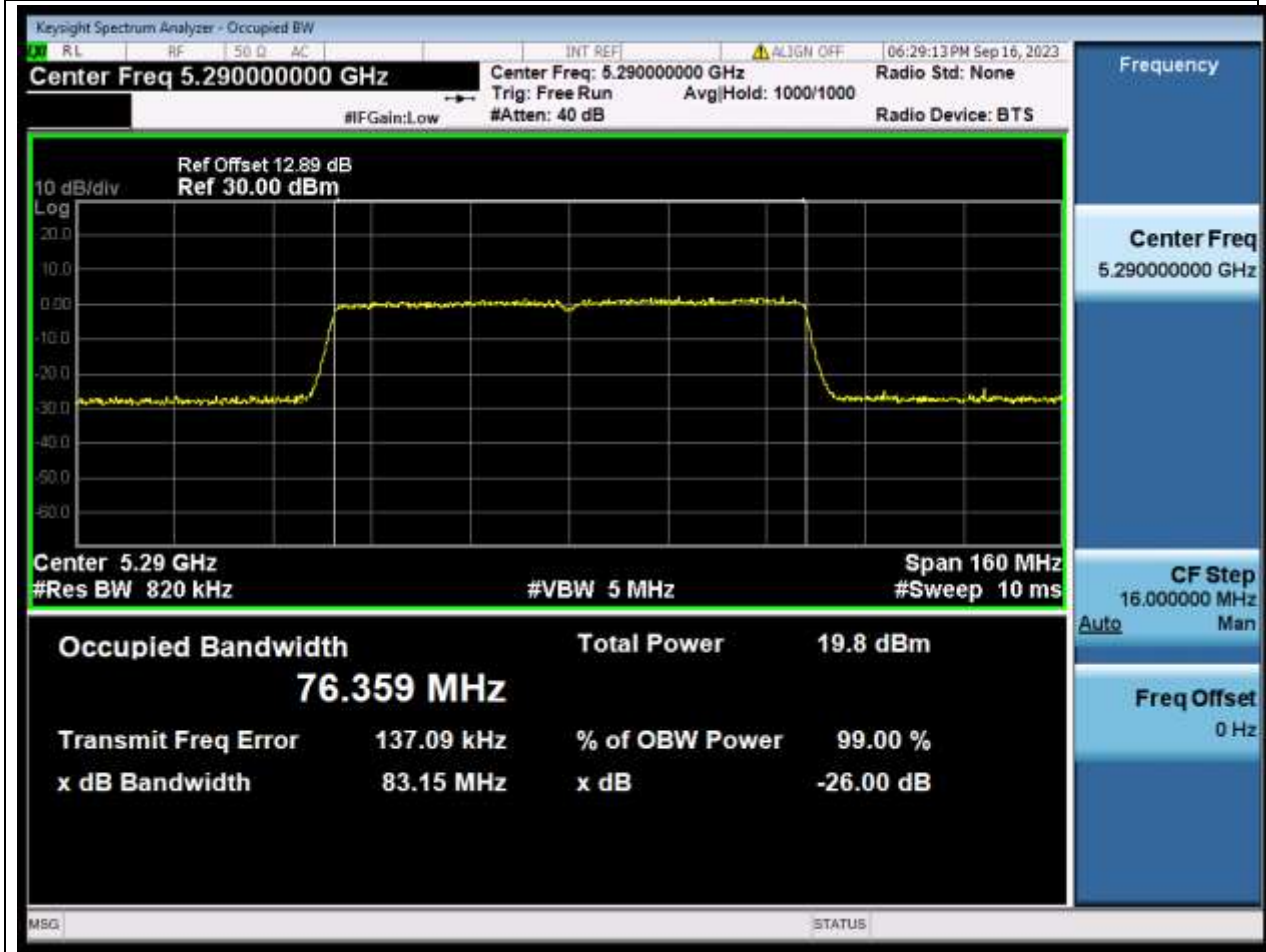

34. 802.11ac_80M_U-NII-2A_M

34.1. A.2.2-99% Bandwidth(NTNV)

Center Frequency (MHz)	OBW Power (%)	RBW (MHz)	Detector	Limit (MHz)	OBW (MHz)	Verdict
5290	99	0.82	Peak	0	76.359416	Unknown