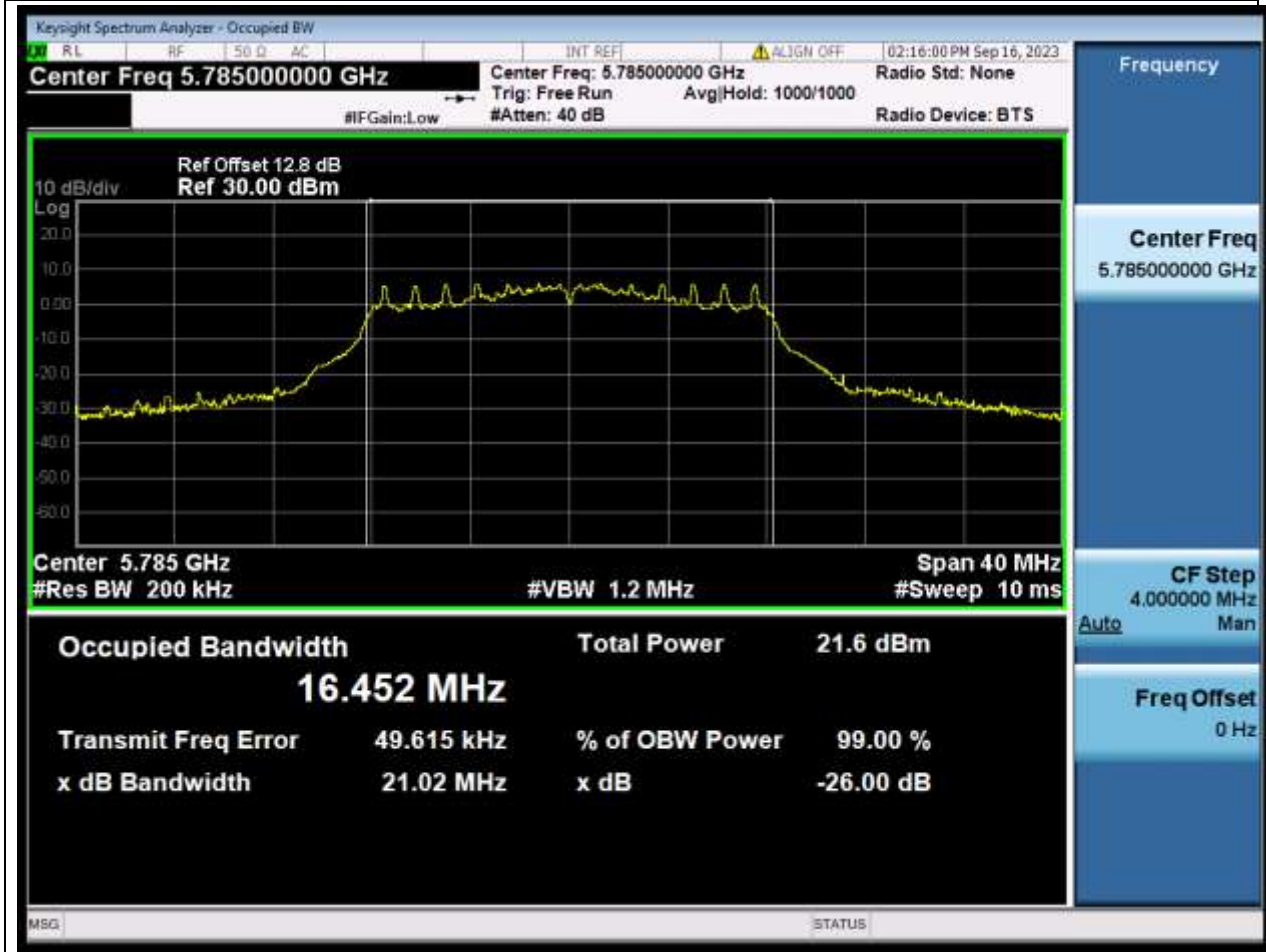

70. 802.11n_20M_U-NII-3_M

70.1. A.2.2-99% Bandwidth(NTNV)

Center Frequency (MHz)	OBW Power (%)	RBW (MHz)	Detector	Limit (MHz)	OBW (MHz)	Verdict
5785	99	0.2	Peak	0	16.451659	Unknown