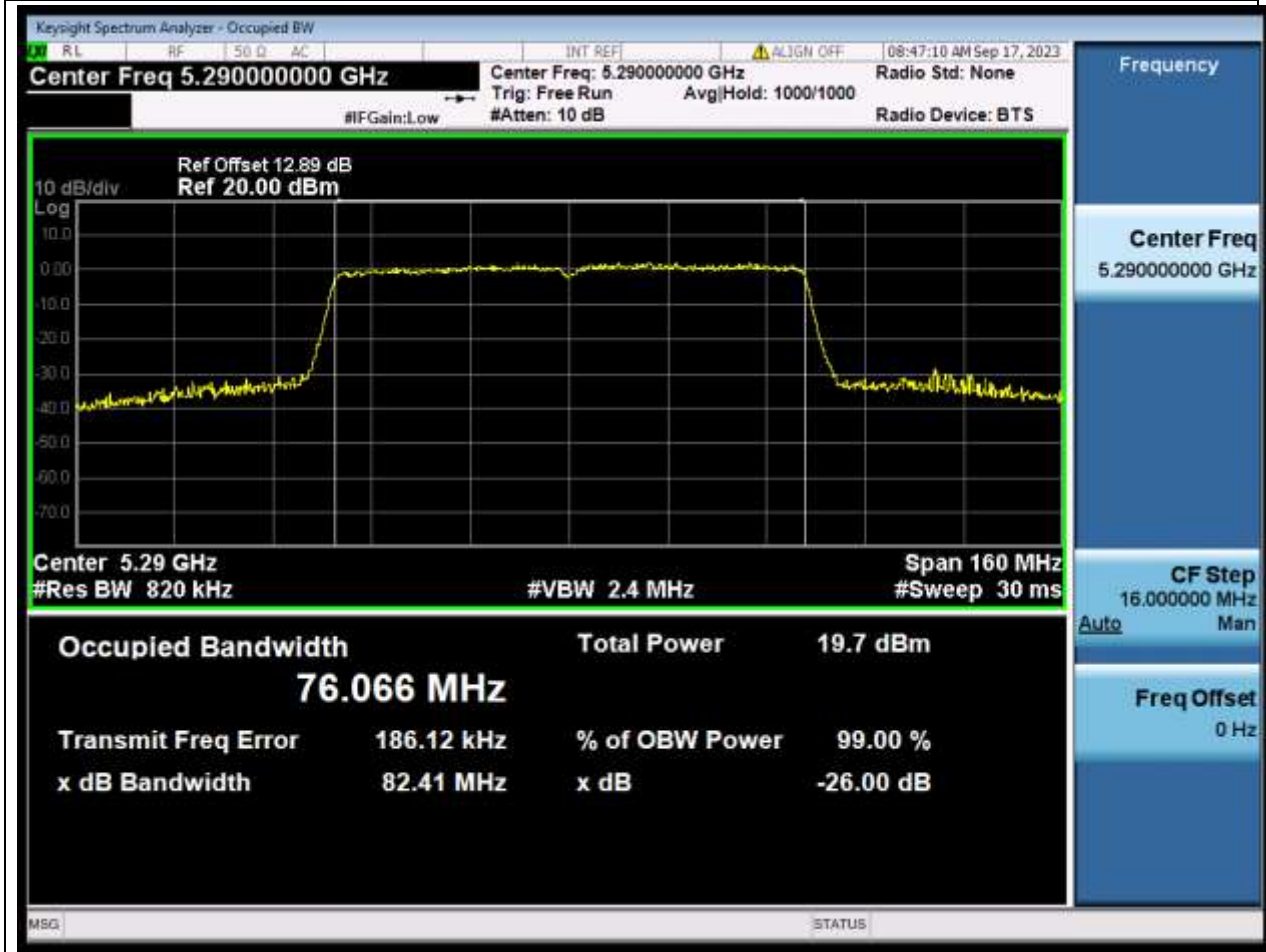

34. 802.11ac_80M_U-NII-2A_M

34.1. A.2-26dB Bandwidth(NTNV)

Center Frequency (MHz)	XdB Down	RBW (MHz)	Detector	Limit (MHz)	XdB BandWidth (MHz)	Verdict
5290	26	0.82	Peak	0	82.414872	Unknow