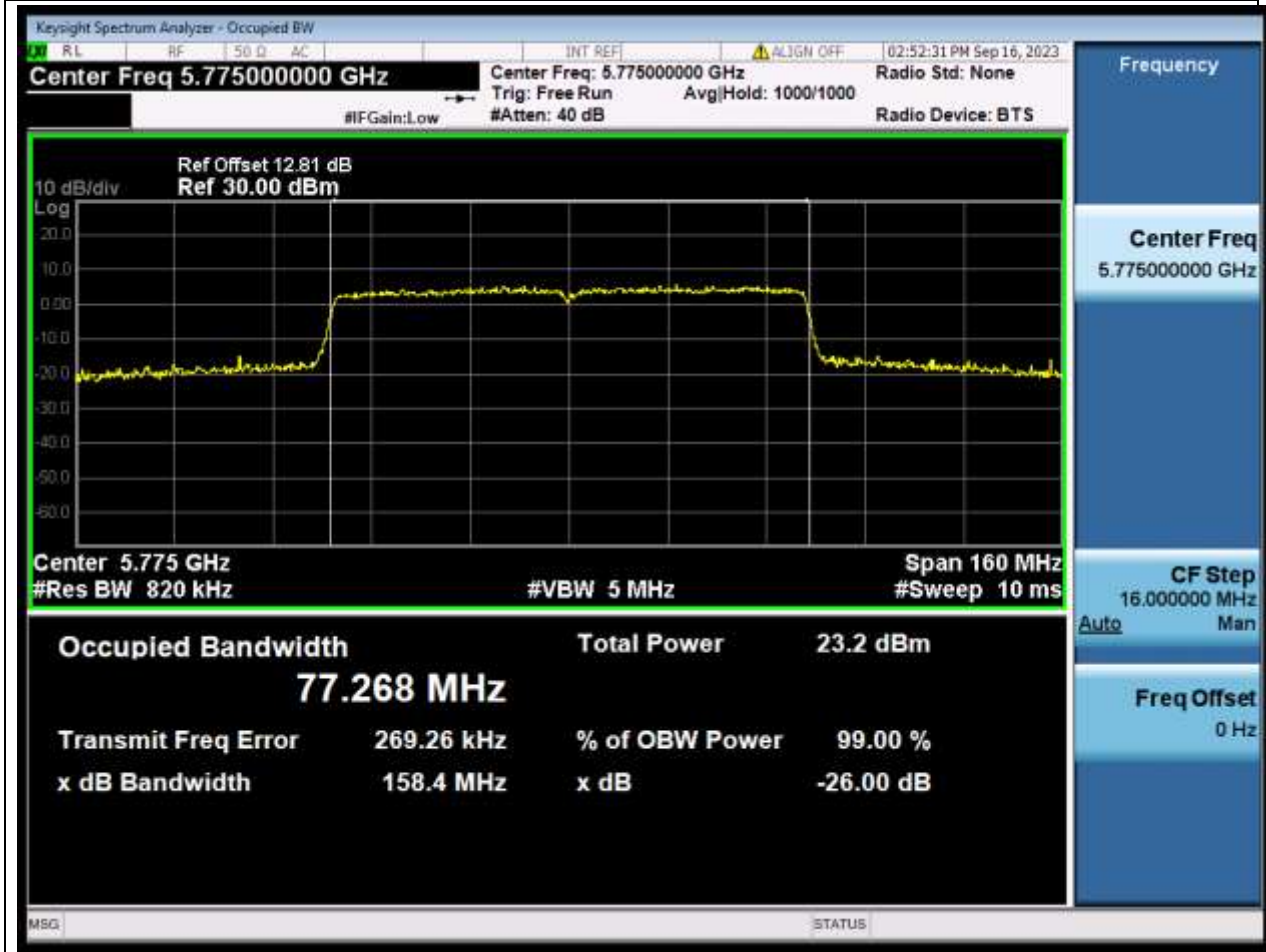

79. 802.11ac_80M_U-NII-3_M

79.1. A.2.2-99% Bandwidth(NTNV)

Center Frequency (MHz)	OBW Power (%)	RBW (MHz)	Detector	Limit (MHz)	OBW (MHz)	Verdict
5775	99	0.82	Peak	0	77.267852	Unknown