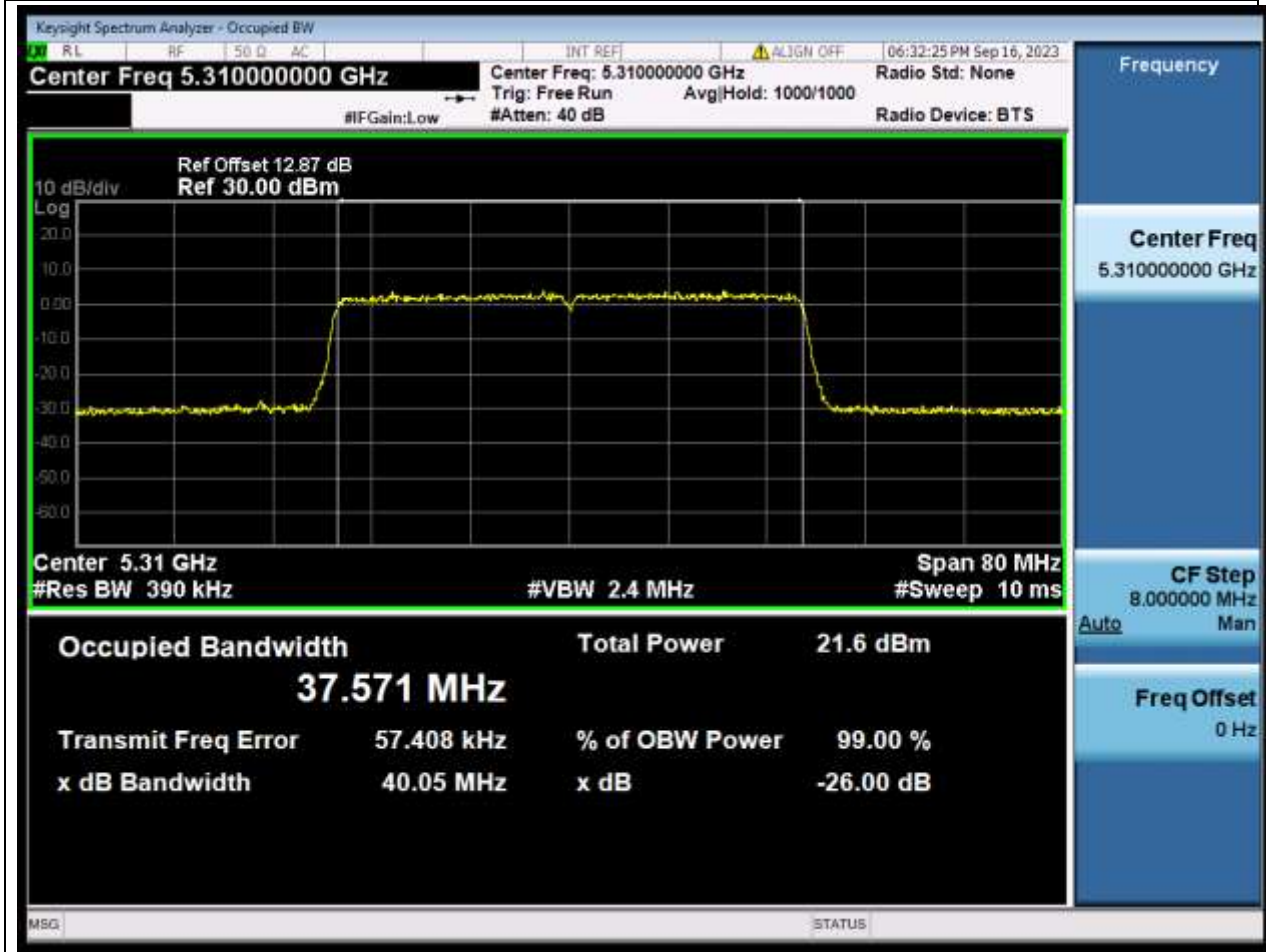

39. 802.11ax_40M_U-NII-2A_H

39.1. A.2.2-99% Bandwidth(NTNV)

Center Frequency (MHz)	OBW Power (%)	RBW (MHz)	Detector	Limit (MHz)	OBW (MHz)	Verdict
5310	99	0.39	Peak	0	37.571001	Unknown