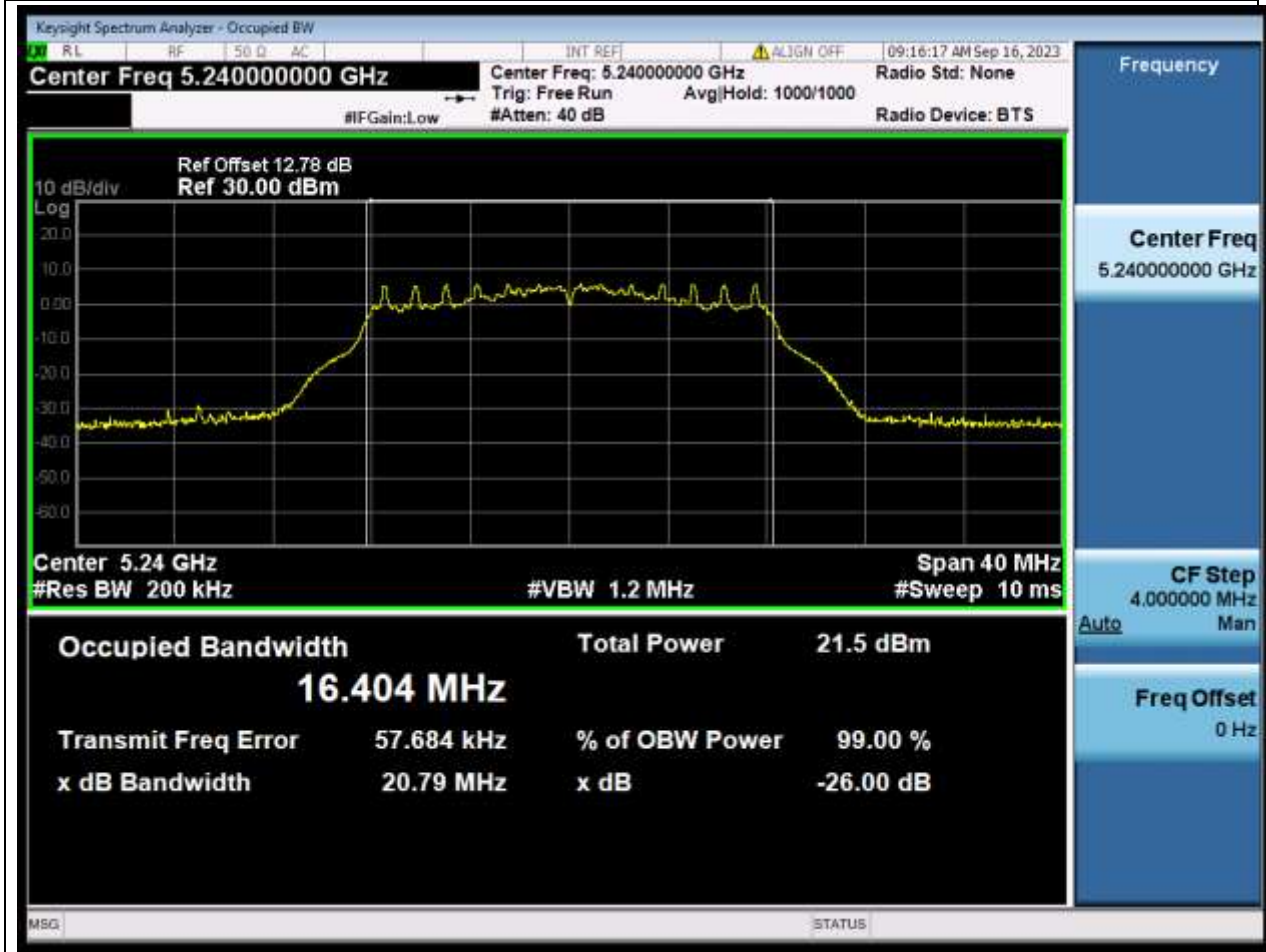

3. 802.11a_20M_U-NII-1_H

3.1. A.2.2-99% Bandwidth(NTNV)

Center Frequency (MHz)	OBW Power (%)	RBW (MHz)	Detector	Limit (MHz)	OBW (MHz)	Verdict
5240	99	0.2	Peak	0	16.403694	Unknown