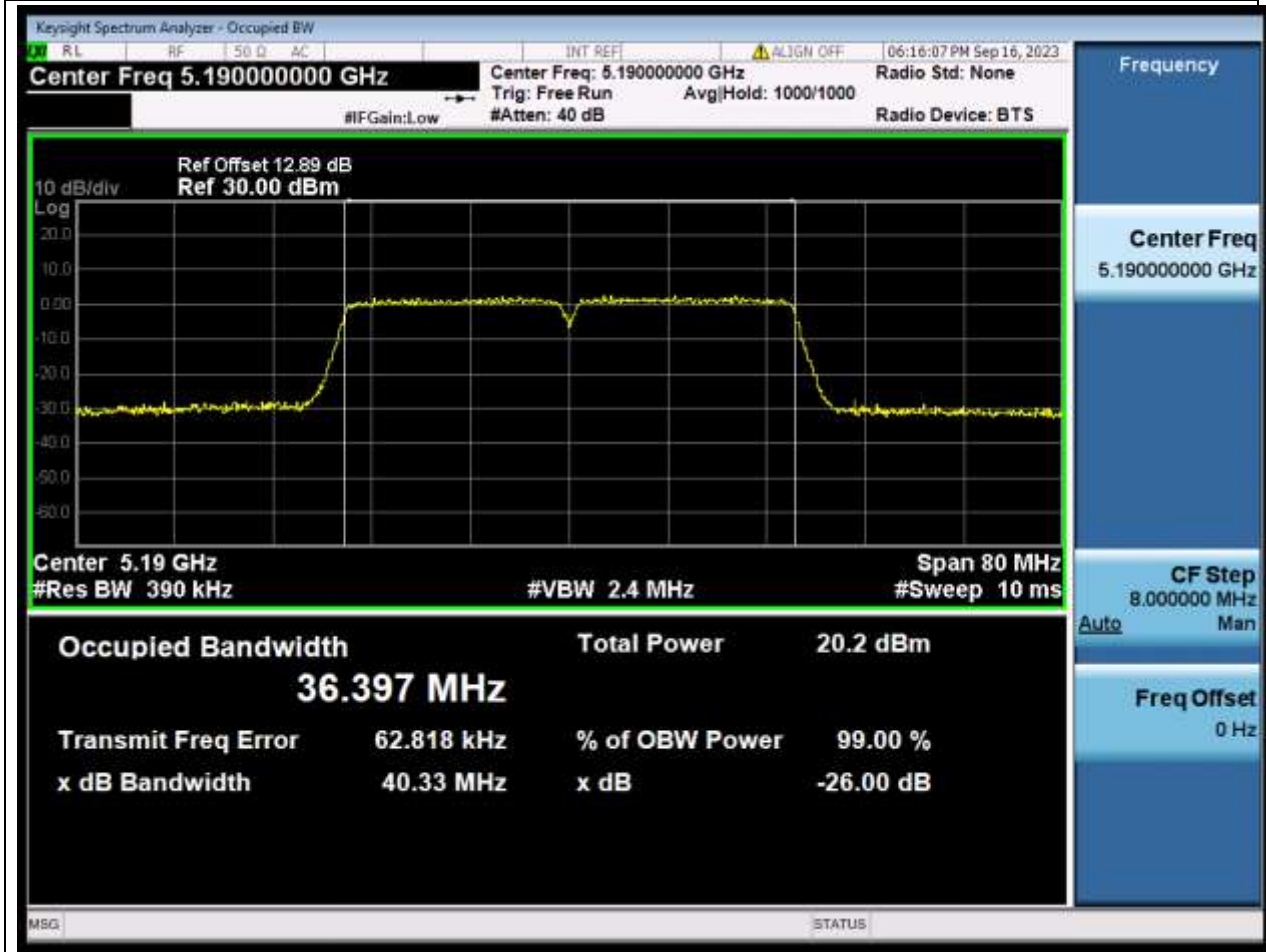

12. 802.11ac_40M_U-NII-1_L

12.1. A.2.2-99% Bandwidth(NTNV)

Center Frequency (MHz)	OBW Power (%)	RBW (MHz)	Detector	Limit (MHz)	OBW (MHz)	Verdict
5190	99	0.39	Peak	0	36.397068	Unknow