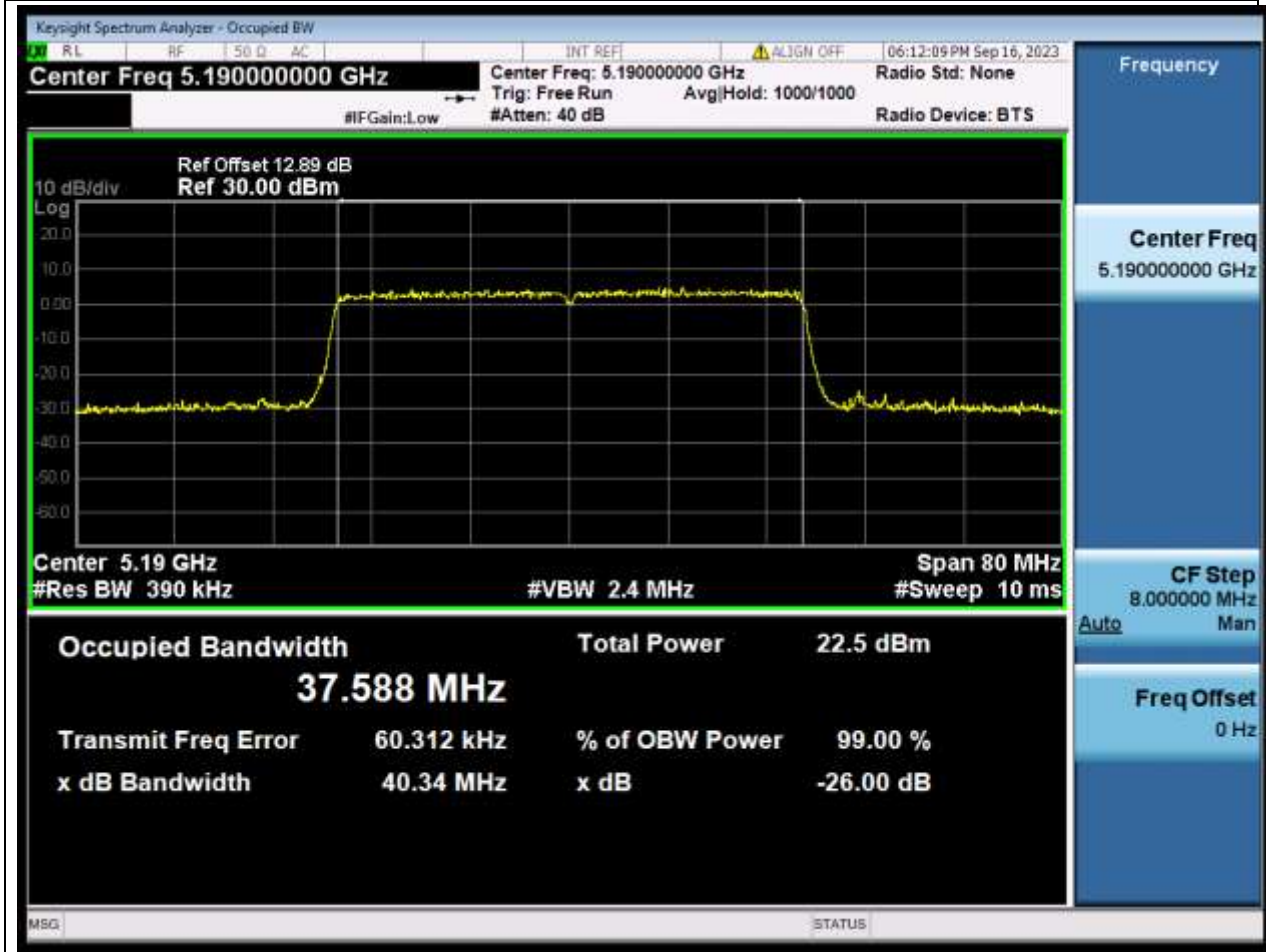

7. 802.11n_40M_U-NII-1_L

7.1. A.2.2-99% Bandwidth(NTNV)

Center Frequency (MHz)	OBW Power (%)	RBW (MHz)	Detector	Limit (MHz)	OBW (MHz)	Verdict
5190	99	0.39	Peak	0	37.587996	Unknown