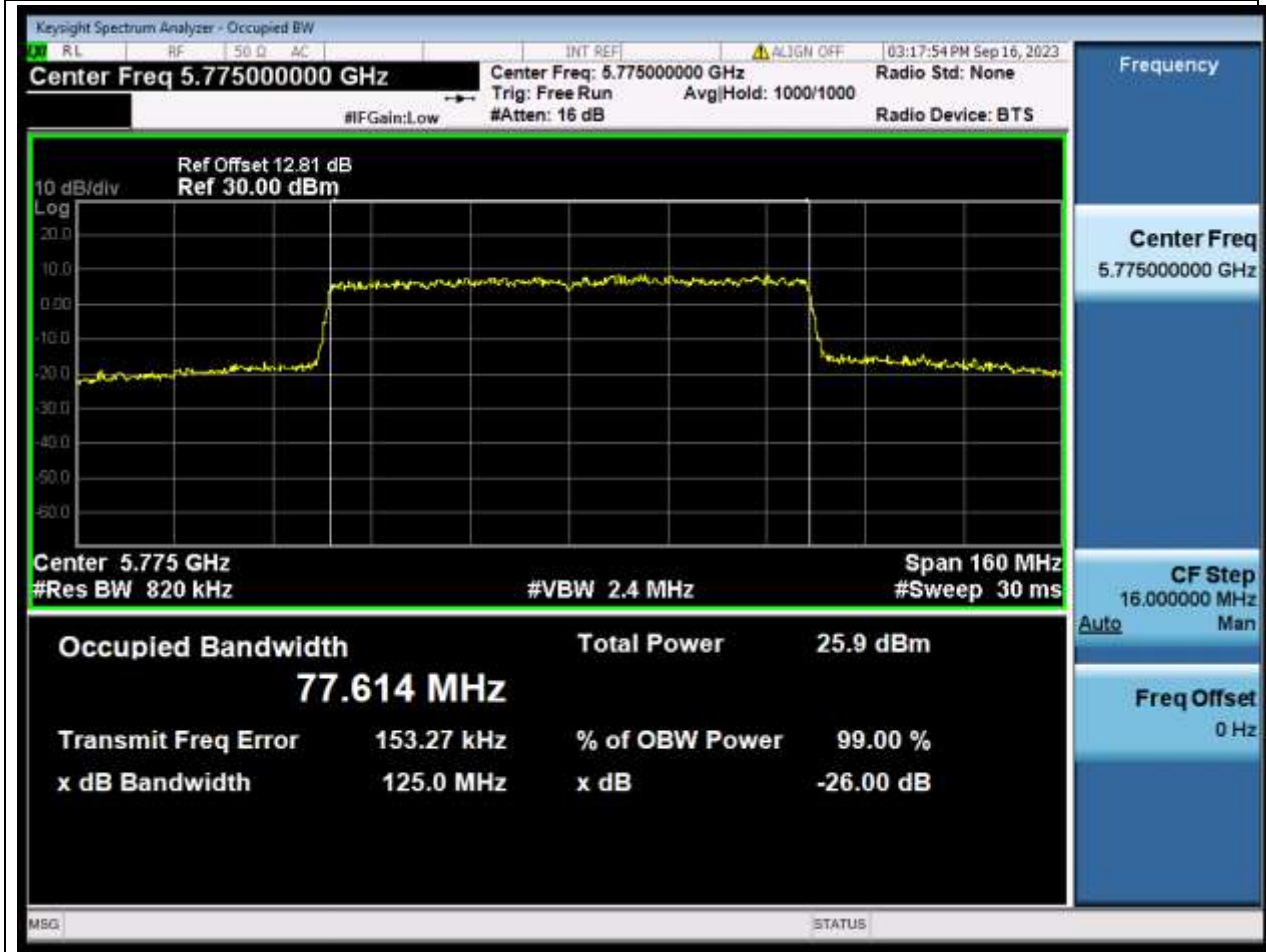

85. 802.11ax_80M_U-NII-3_M

85.1. A.2-26dB Bandwidth(NTNV)

Center Frequency (MHz)	XdB Down	RBW (MHz)	Detector	Limit (MHz)	XdB BandWidth (MHz)	Verdict
5775	26	0.82	Peak	0	125.04098	Unknow