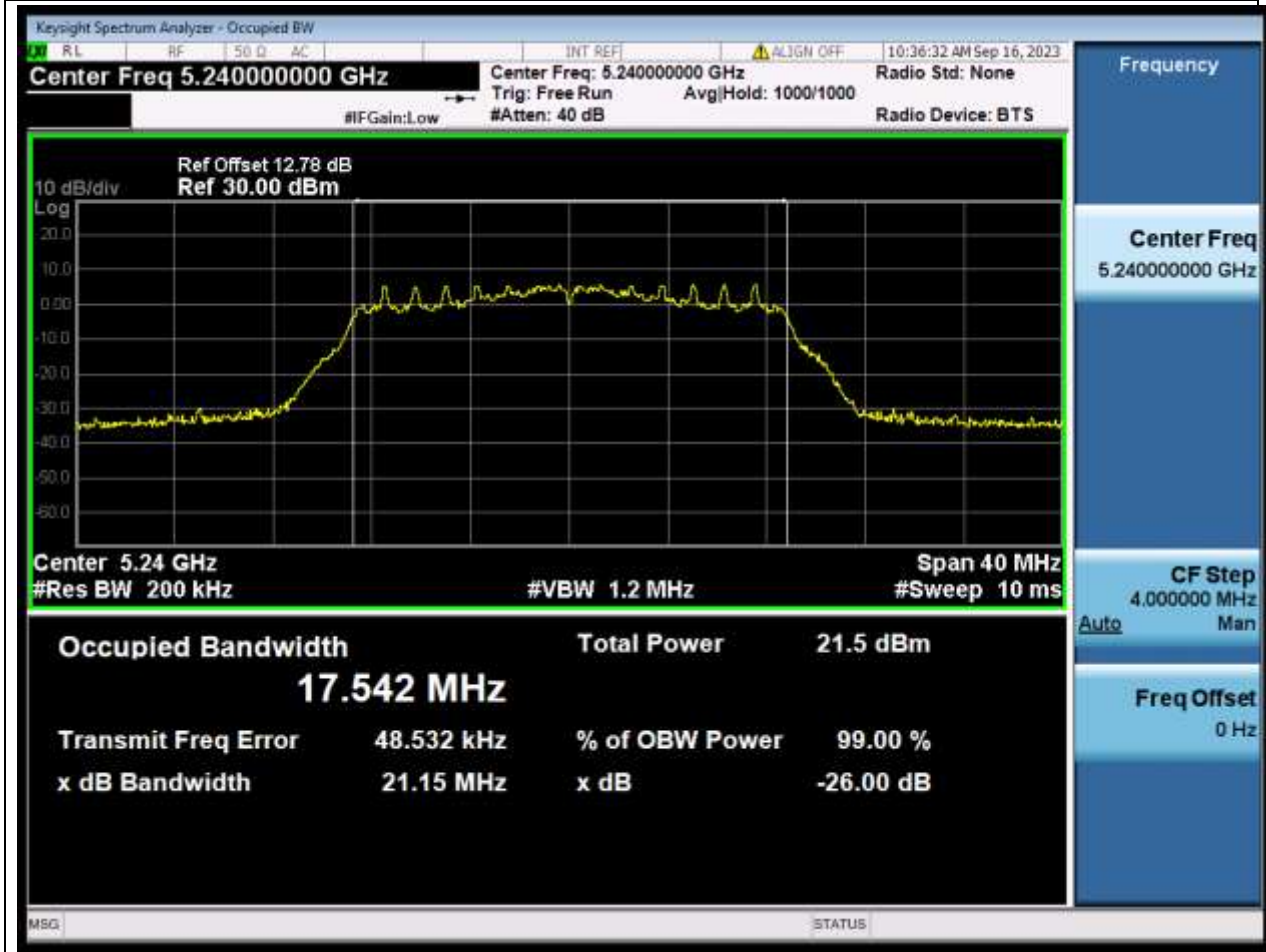

11. 802.11ac_20M_U-NII-1_H

11.1. A.2.2-99% Bandwidth(NTNV)

Center Frequency (MHz)	OBW Power (%)	RBW (MHz)	Detector	Limit (MHz)	OBW (MHz)	Verdict
5240	99	0.2	Peak	0	17.542317	Unknown