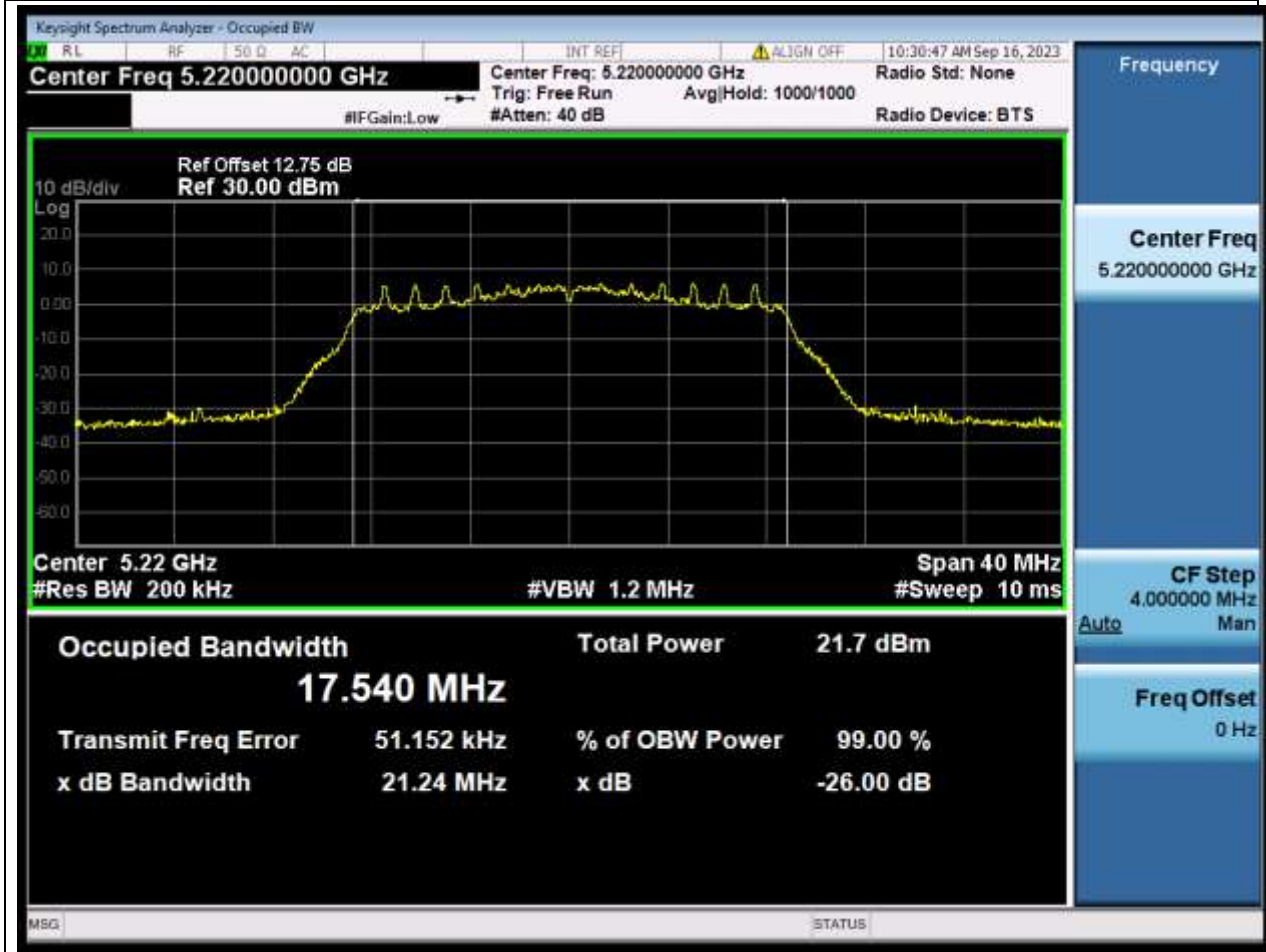

10. 802.11ac_20M_U-NII-1_M

10.1. A.2.2-99% Bandwidth(NTNV)

Center Frequency (MHz)	OBW Power (%)	RBW (MHz)	Detector	Limit (MHz)	OBW (MHz)	Verdict
5220	99	0.2	Peak	0	17.539988	Unknown