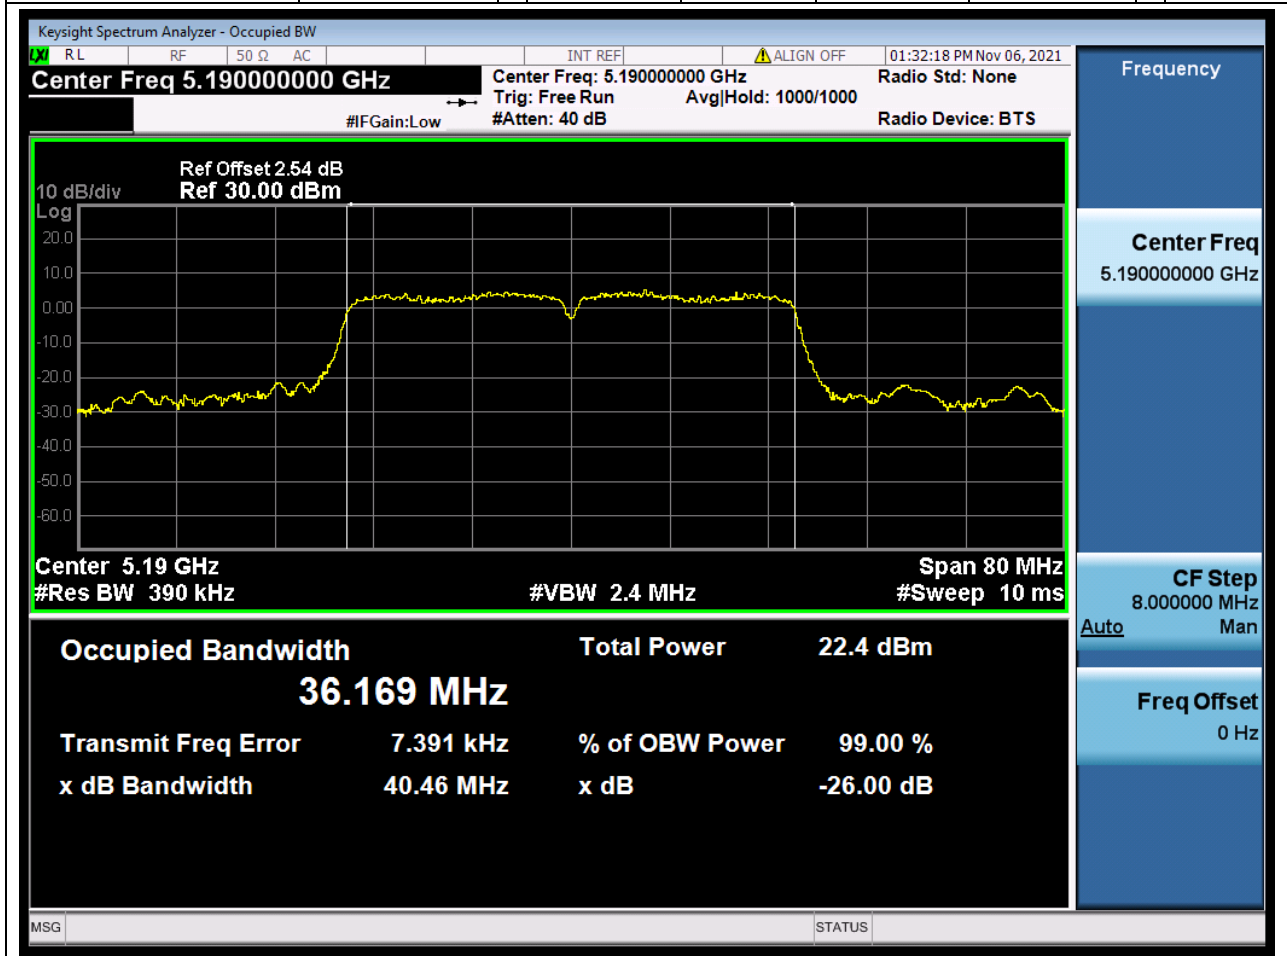

7. 802.11n_40M_U-NII-1_L

7.1. A.2.2-99% Bandwidth(NTNV)

Center Frequency (MHz)	OBW Power (%)	RBW (MHz)	Detector	Limit (MHz)	OBW (MHz)	Verdict
5190	99	0.39	Peak	0	36.168944	Unknown