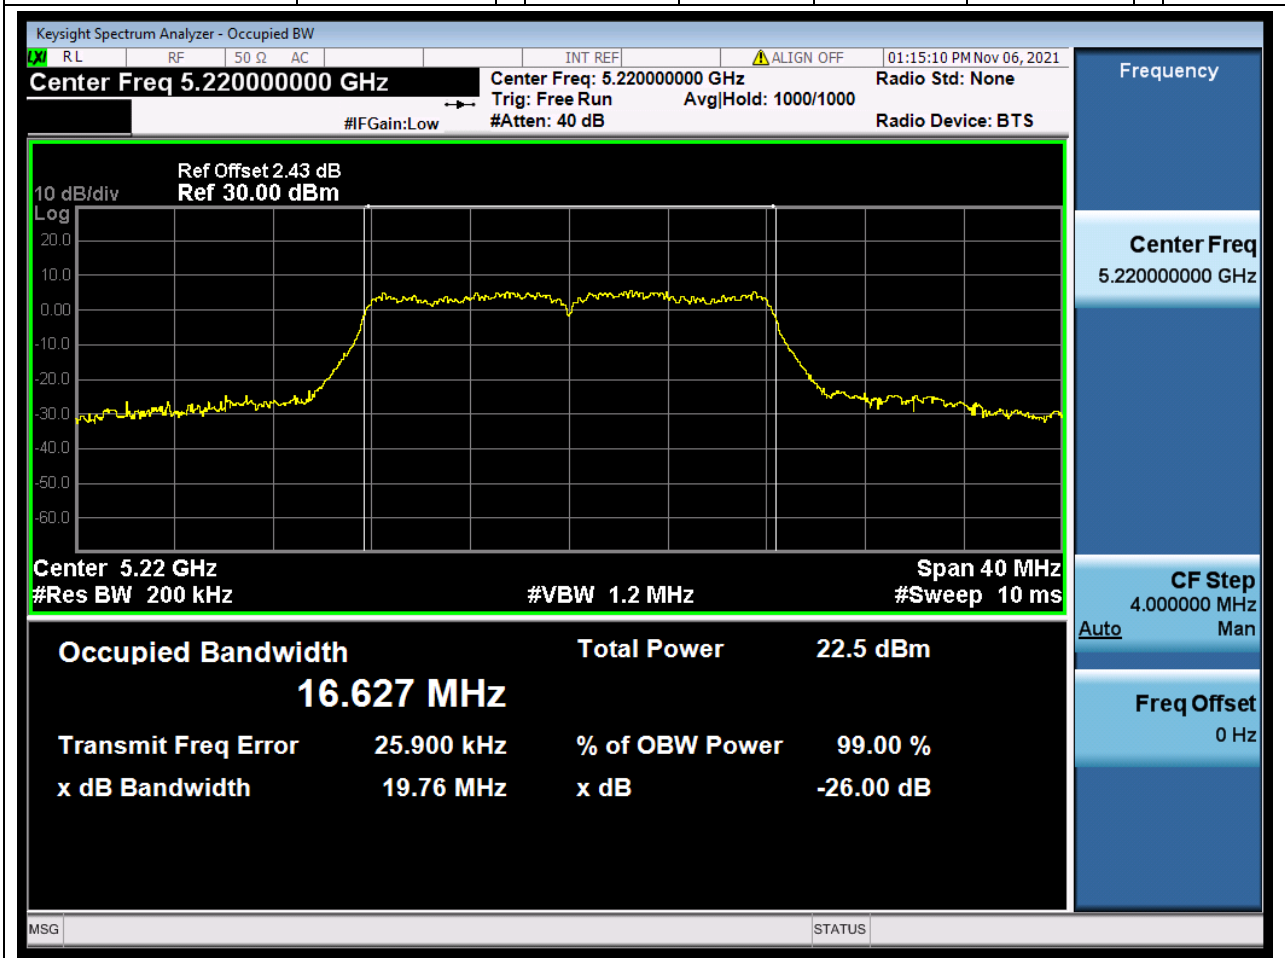

2. 802.11a_20M_U-NII-1_M

2.1. A.2.2-99% Bandwidth(NTNV)

Center Frequency (MHz)	OBW Power (%)	RBW (MHz)	Detector	Limit (MHz)	OBW (MHz)	Verdict
5220	99	0.2	Peak	0	16.627216	Unknow