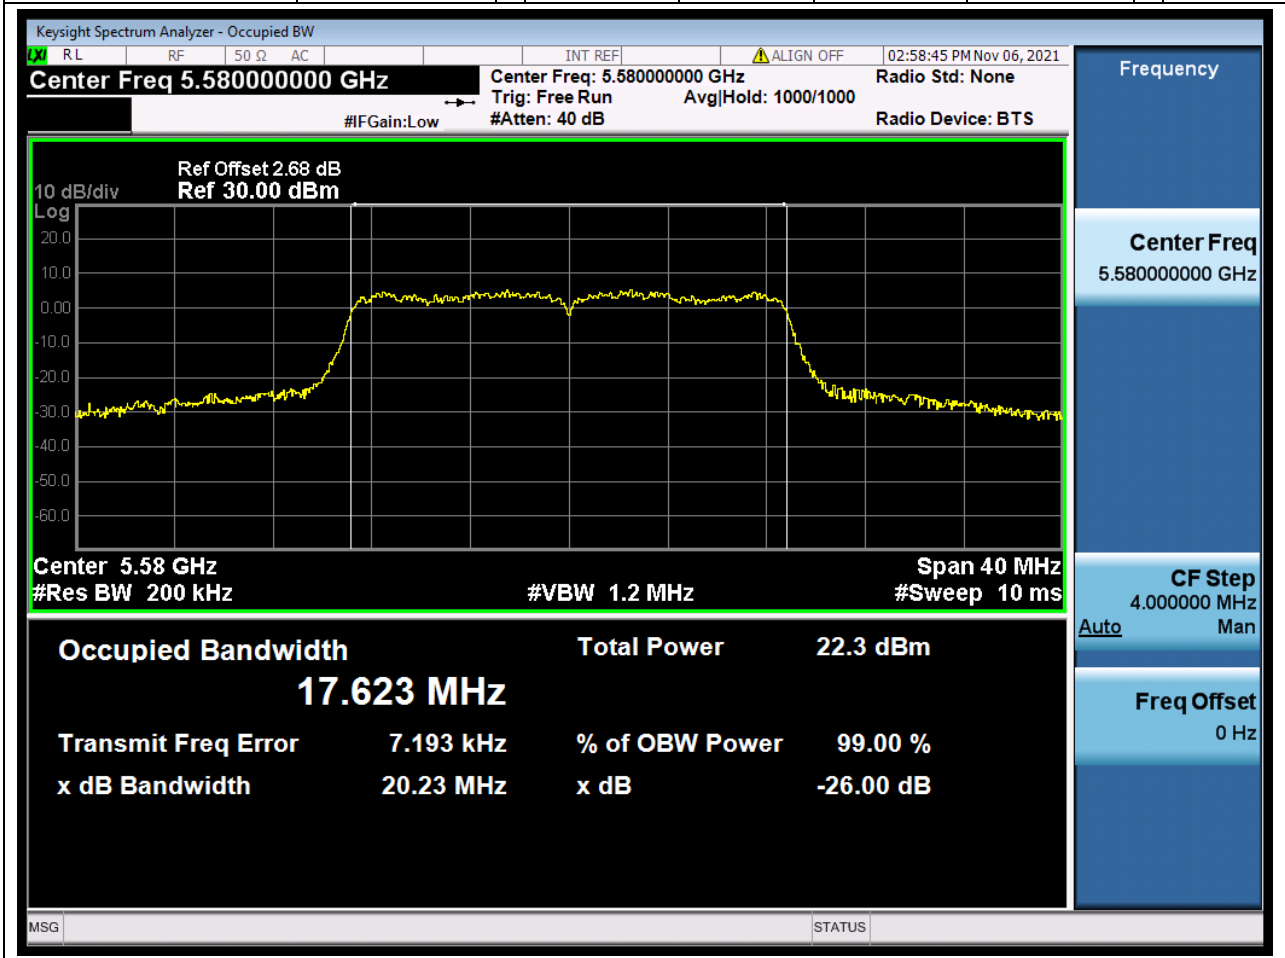

33. 802.11n_20M_U-NII-2C_M

33.1. A.2.2-99% Bandwidth(NTNV)

Center Frequency (MHz)	OBW Power (%)	RBW (MHz)	Detector	Limit (MHz)	OBW (MHz)	Verdict
5580	99	0.2	Peak	0	17.623255	Unknow