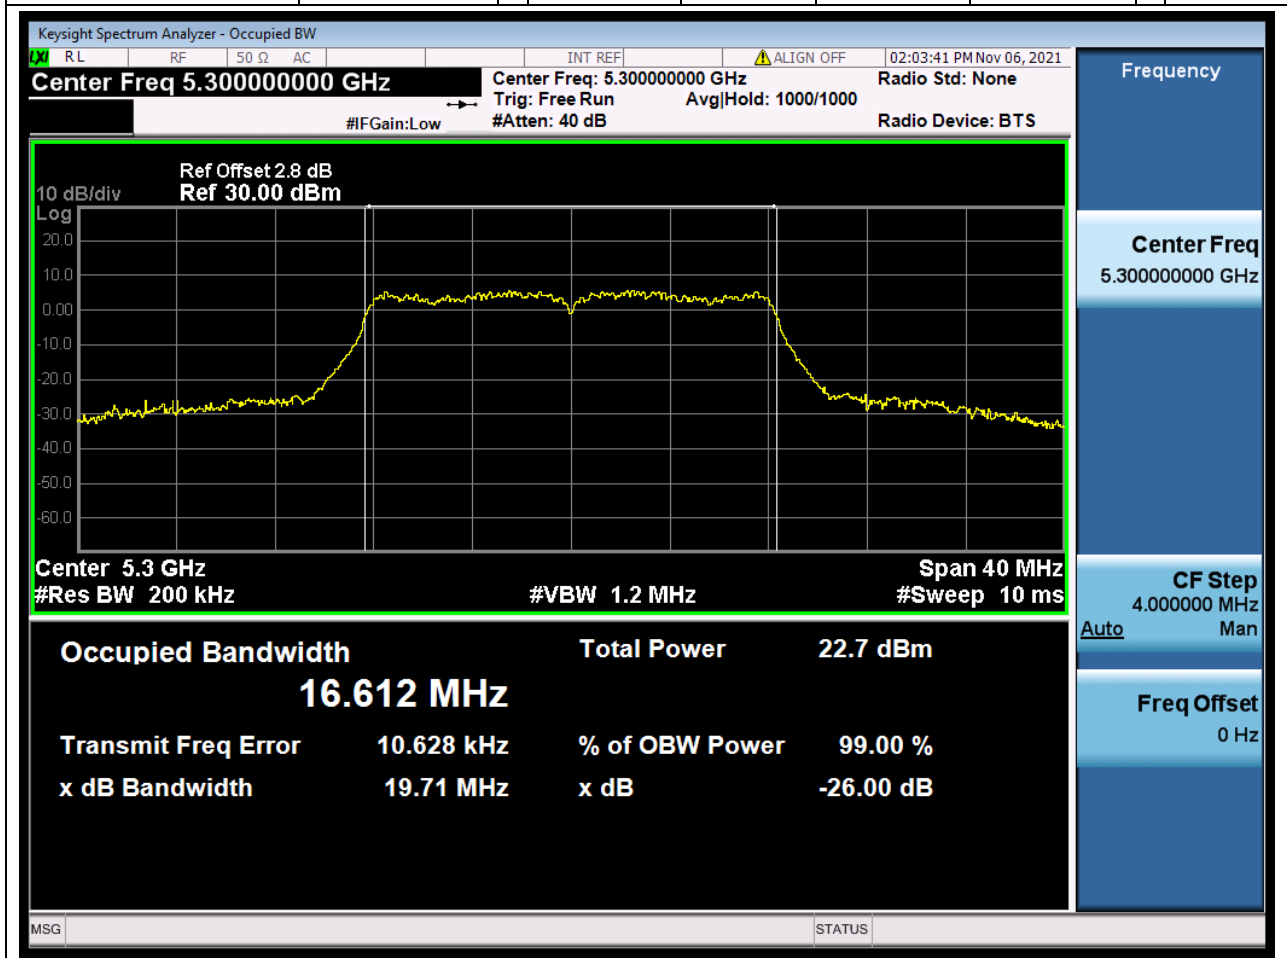

16. 802.11a_20M_U-NII-2A_M

16.1. A.2.2-99% Bandwidth(NTNV)

Center Frequency (MHz)	OBW Power (%)	RBW (MHz)	Detector	Limit (MHz)	OBW (MHz)	Verdict
5300	99	0.2	Peak	0	16.611553	Unknown