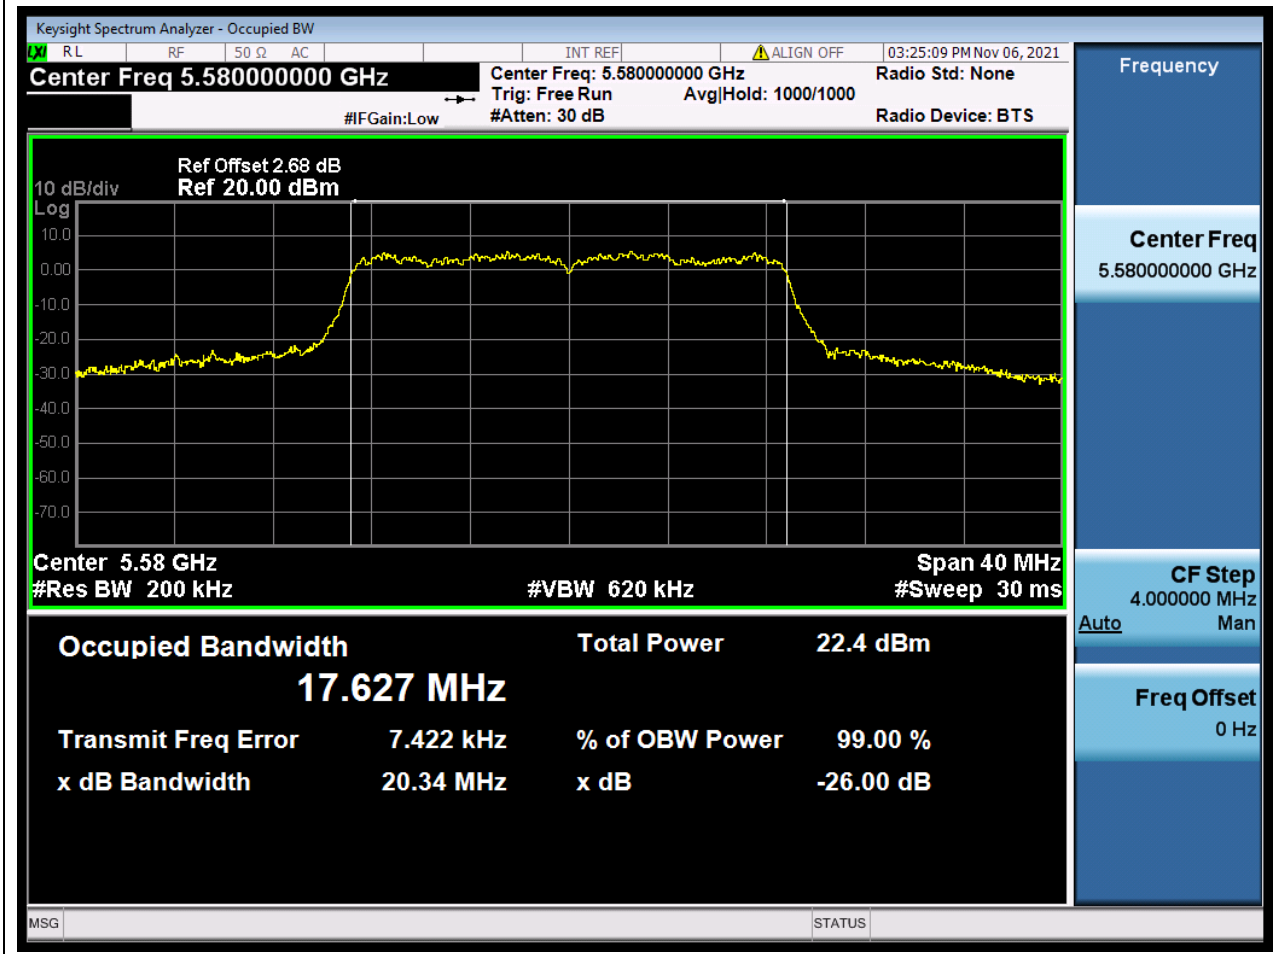

39. 802.11ac_20M_U-NII-2C_M

39.1. A.2-26dB Bandwidth(NTNV)

Center Frequency (MHz)	XdB Down	RBW (MHz)	Detector	Limit (MHz)	XdB BandWidth (MHz)	Verdict
5580	26	0.2	Peak	0	20.340897	Unknow