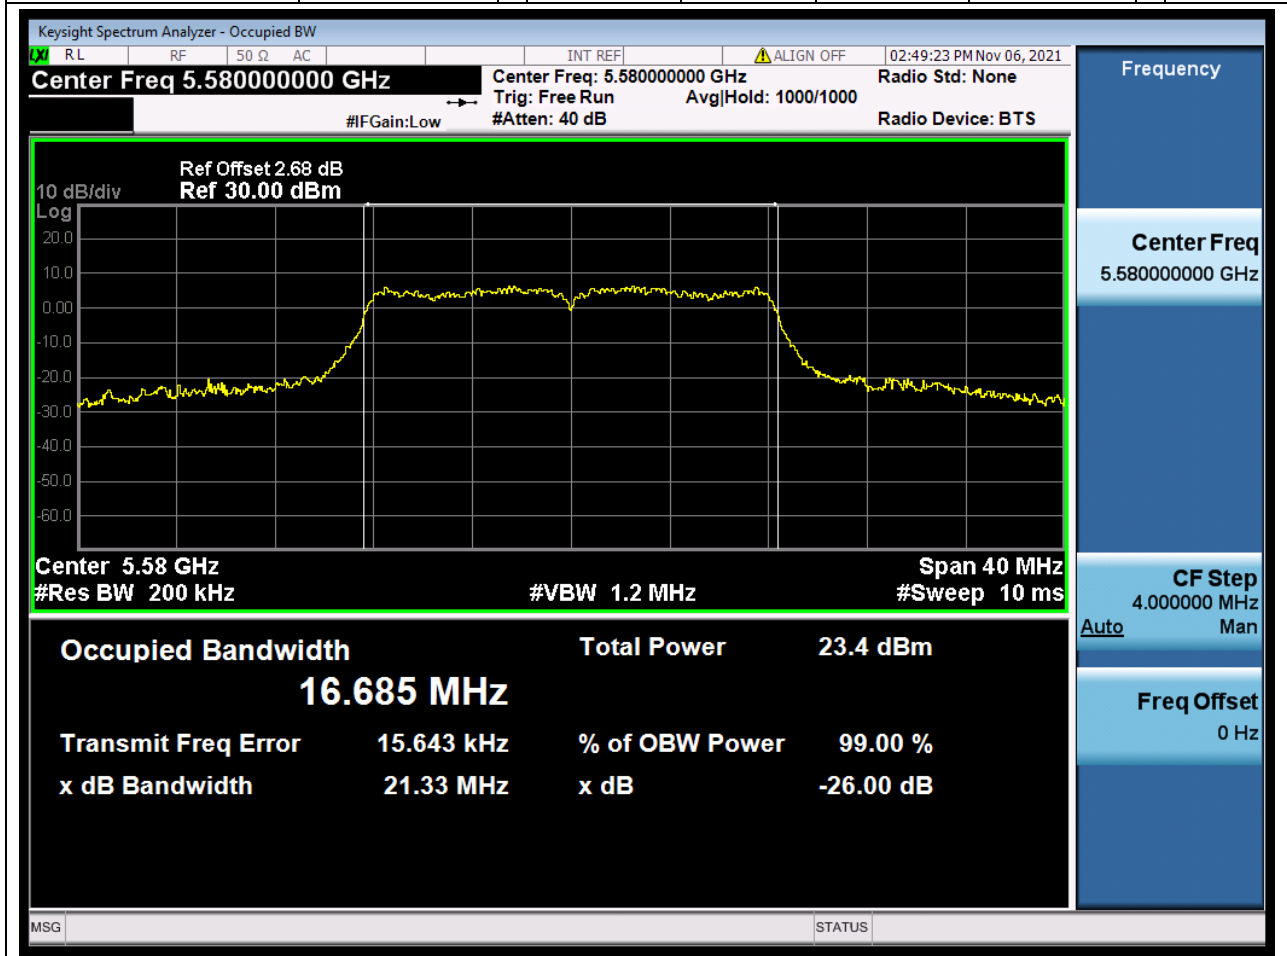

30. 802.11a_20M_U-NII-2C_M

30.1. A.2.2-99% Bandwidth(NTNV)

Center Frequency (MHz)	OBW Power (%)	RBW (MHz)	Detector	Limit (MHz)	OBW (MHz)	Verdict
5580	99	0.2	Peak	0	16.684853	Unknow