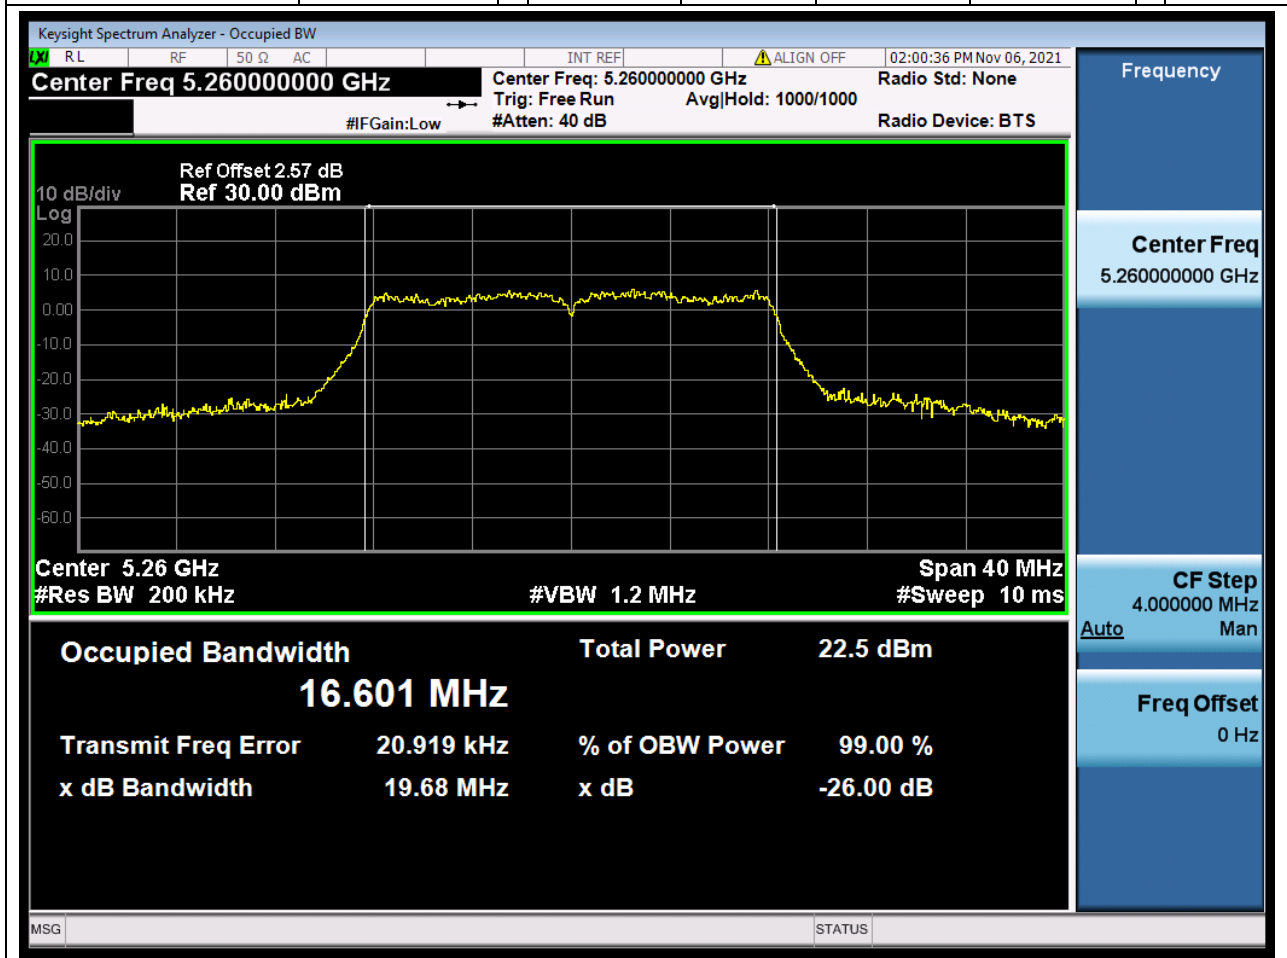

15. 802.11a_20M_U-NII-2A_L

15.1. A.2.2-99% Bandwidth(NTNV)

Center Frequency (MHz)	OBW Power (%)	RBW (MHz)	Detector	Limit (MHz)	OBW (MHz)	Verdict
5260	99	0.2	Peak	0	16.601123	Unknow