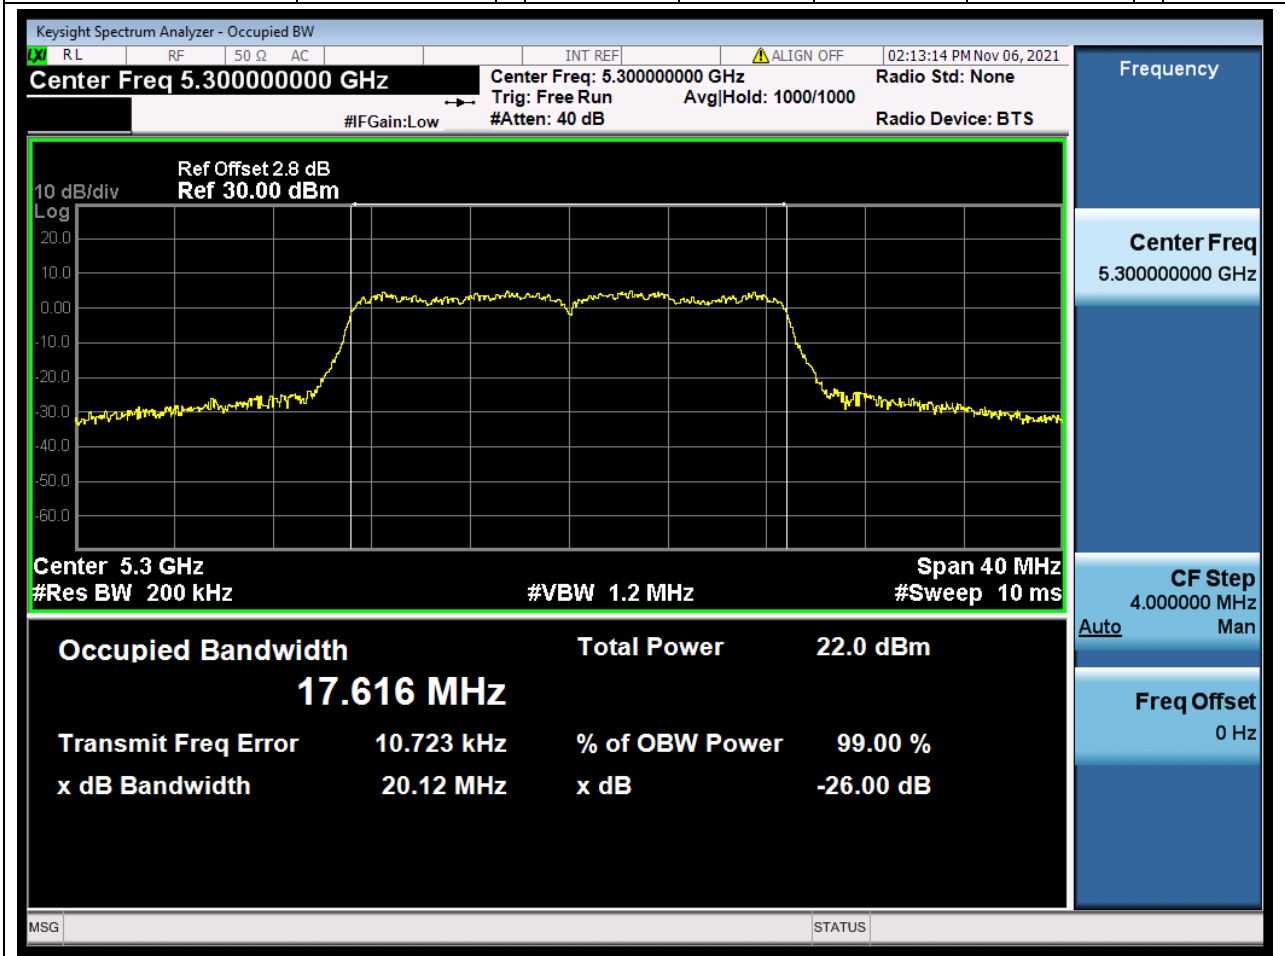

19. 802.11n_20M_U-NII-2A_M

19.1. A.2.2-99% Bandwidth(NTNV)

Center Frequency (MHz)	OBW Power (%)	RBW (MHz)	Detector	Limit (MHz)	OBW (MHz)	Verdict
5300	99	0.2	Peak	0	17.616192	Unknow