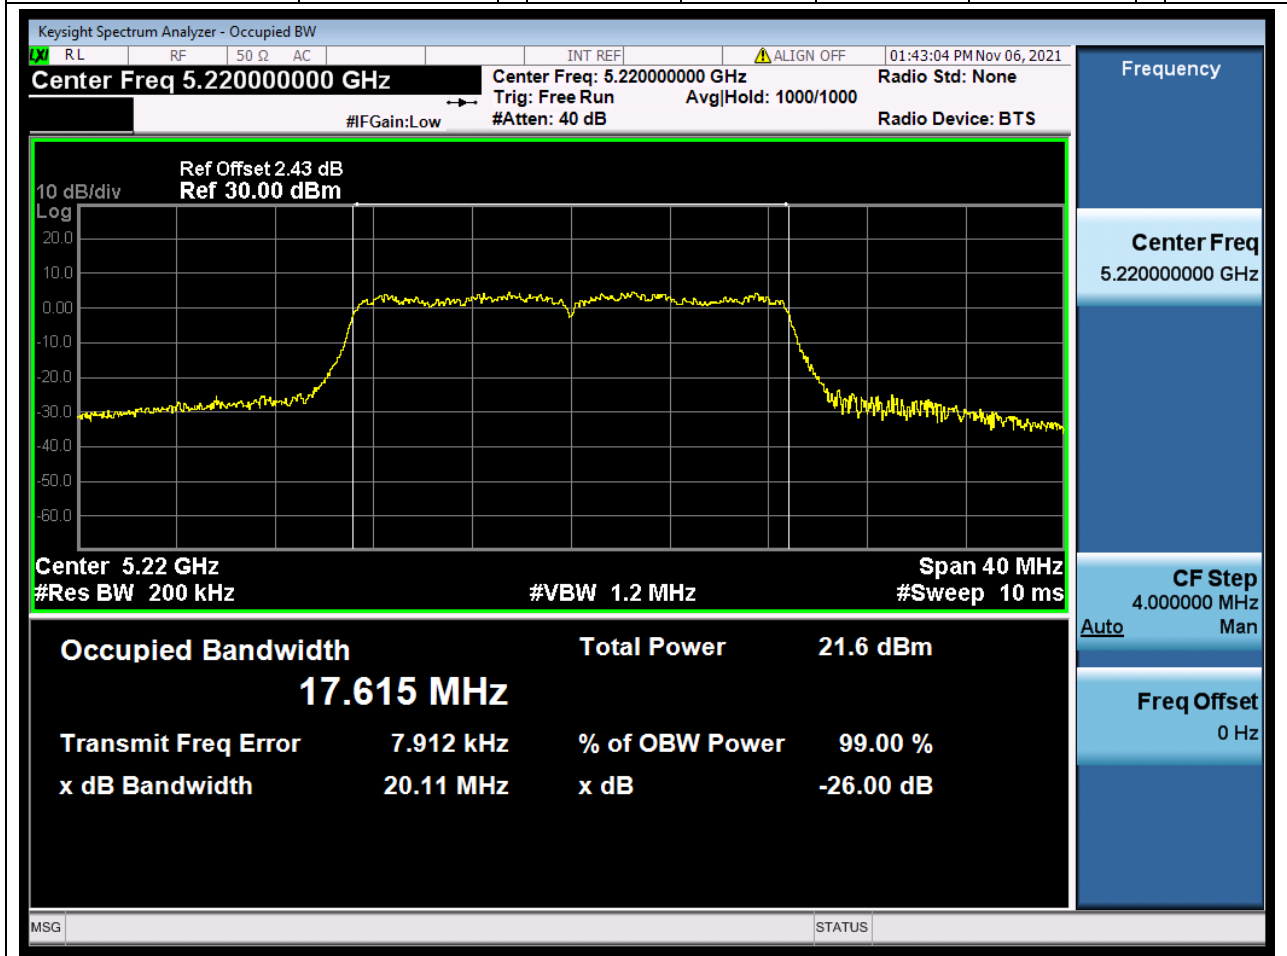

10. 802.11ac_20M_U-NII-1_M

10.1. A.2.2-99% Bandwidth(NTNV)

Center Frequency (MHz)	OBW Power (%)	RBW (MHz)	Detector	Limit (MHz)	OBW (MHz)	Verdict
5220	99	0.2	Peak	0	17.615261	Unknown