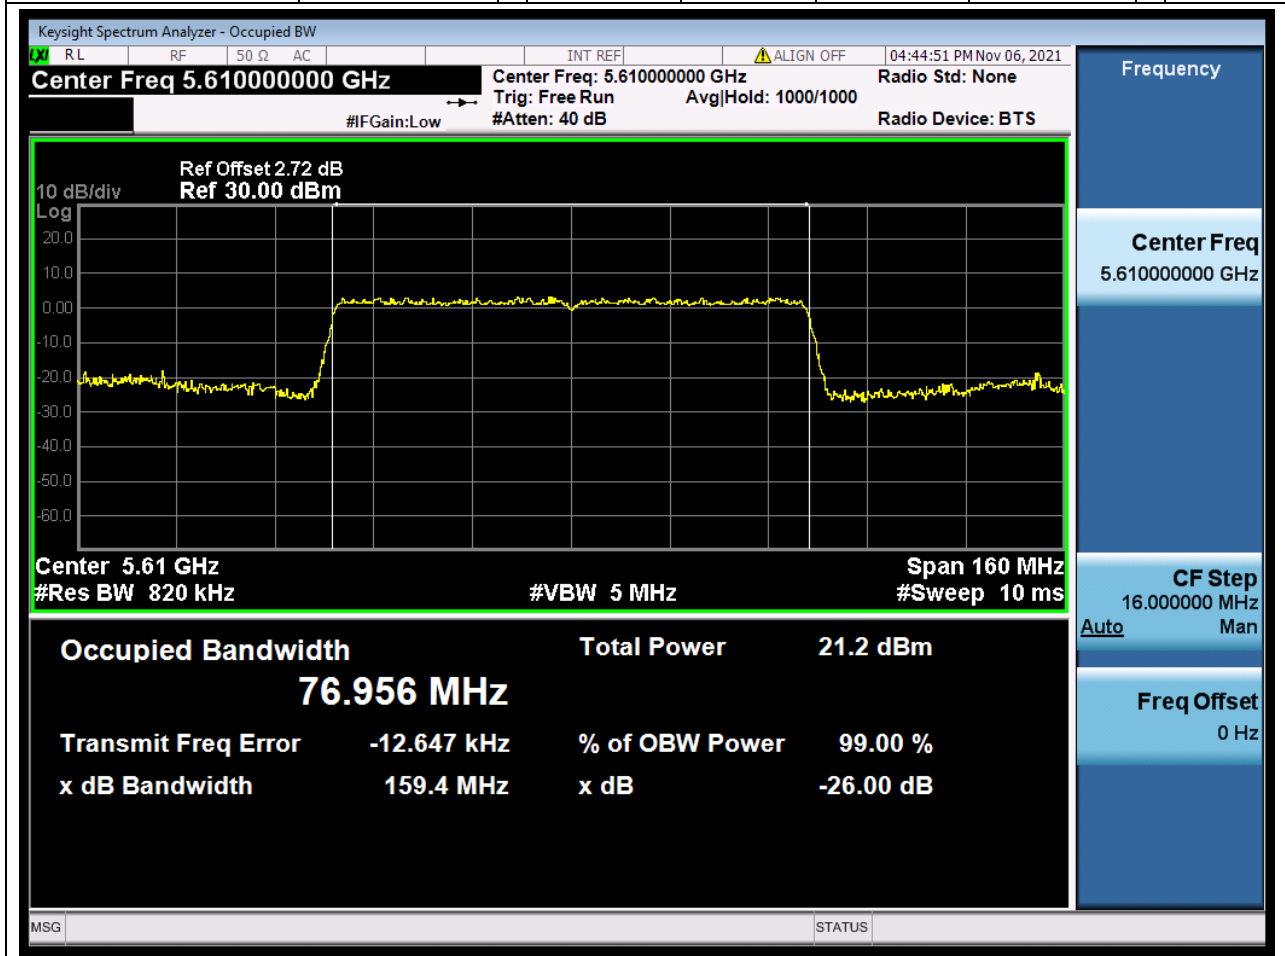

45. 802.11ac_80M_U-NII-2C_M

45.1. A.2.2-99% Bandwidth(NTNV)

Center Frequency (MHz)	OBW Power (%)	RBW (MHz)	Detector	Limit (MHz)	OBW (MHz)	Verdict
5610	99	0.82	Peak	0	76.956466	Unknown