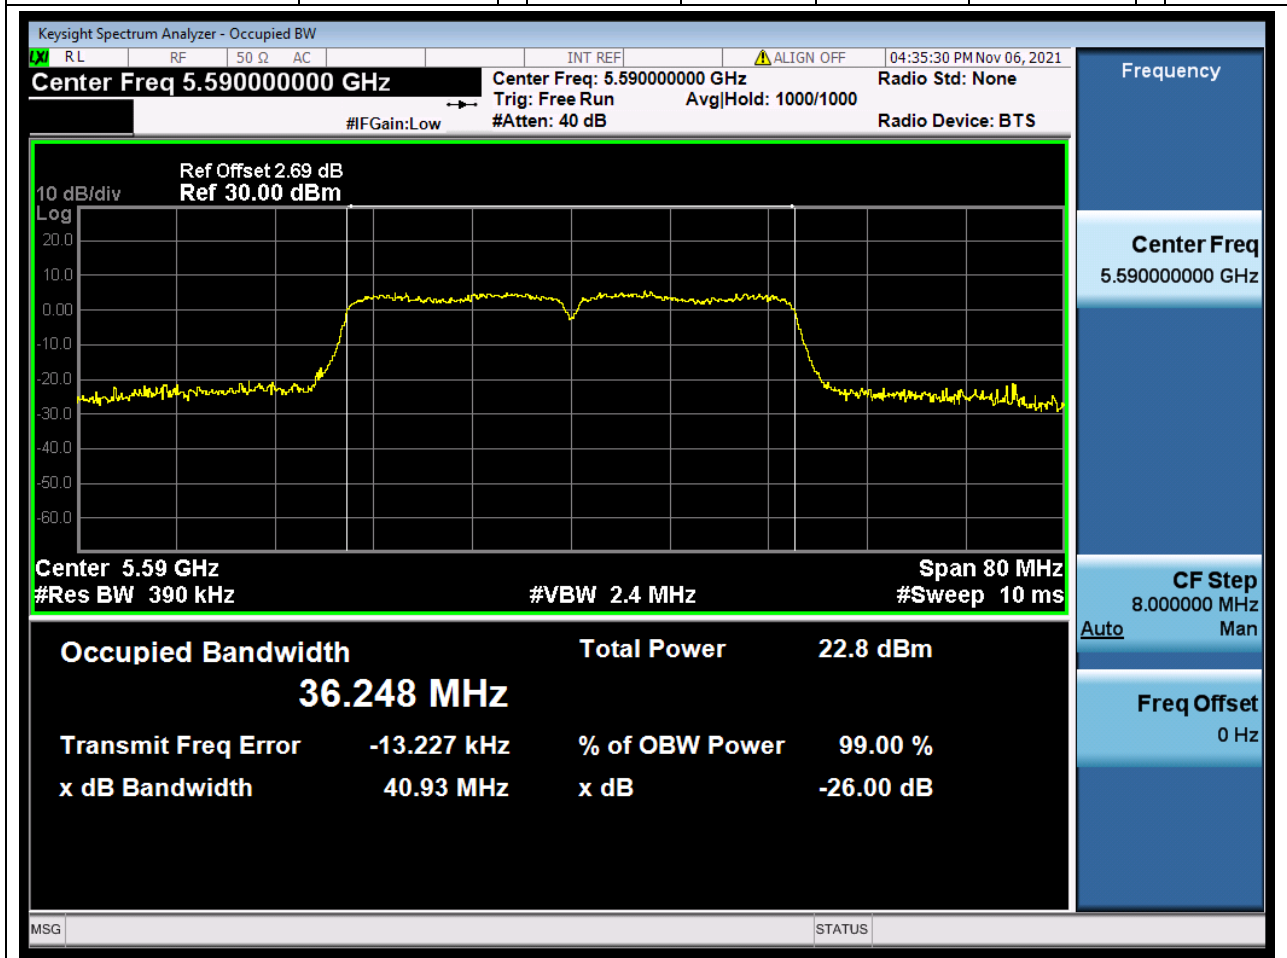

42. 802.11ac_40M_U-NII-2C_M

42.2. A.2.2-99% Bandwidth(NTNV)

Center Frequency (MHz)	OBW Power (%)	RBW (MHz)	Detector	Limit (MHz)	OBW (MHz)	Verdict
5590	99	0.39	Peak	0	36.248123	Unknown