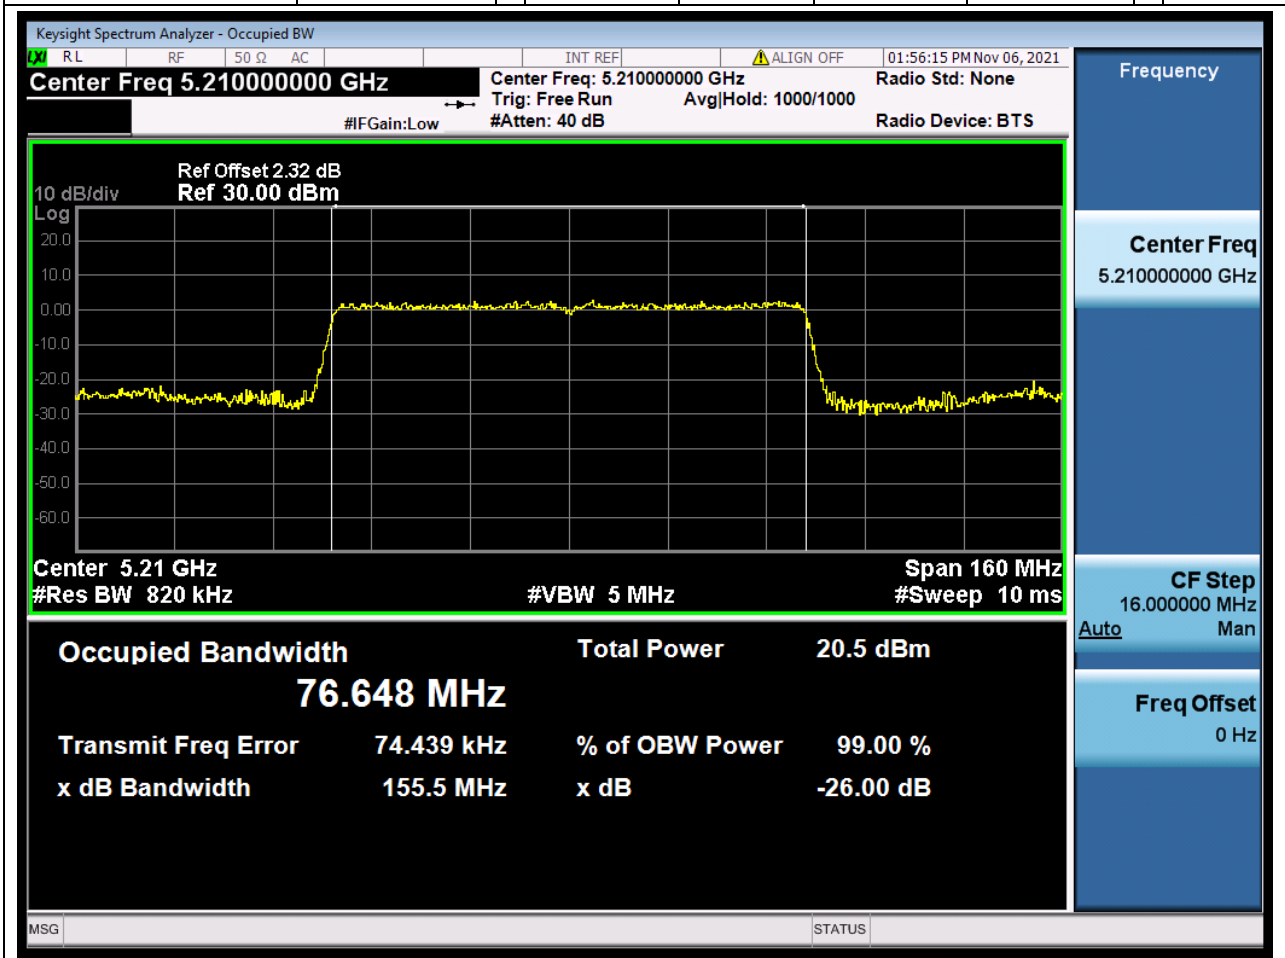

14. 802.11ac_80M_U-NII-1_M

14.1. A.2.2-99% Bandwidth(NTNV)

Center Frequency (MHz)	OBW Power (%)	RBW (MHz)	Detector	Limit (MHz)	OBW (MHz)	Verdict
5210	99	0.82	Peak	0	76.647967	Unknown