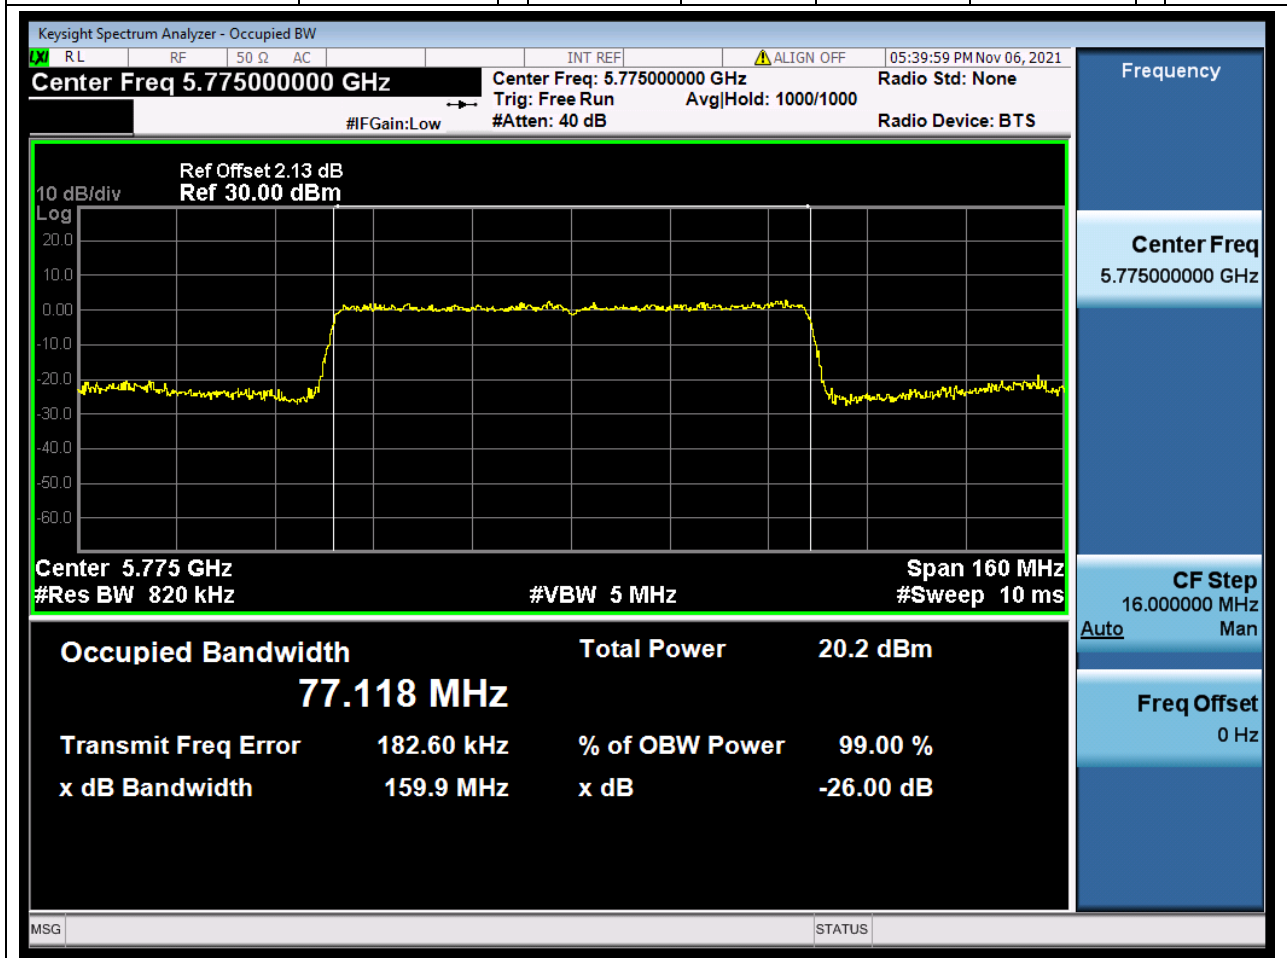

59. 802.11ac_80M_U-NII-4_M

59.1. A.2.2-99% Bandwidth(NTNV)

Center Frequency (MHz)	OBW Power (%)	RBW (MHz)	Detector	Limit (MHz)	OBW (MHz)	Verdict
5775	99	0.82	Peak	0	77.118455	Unknown