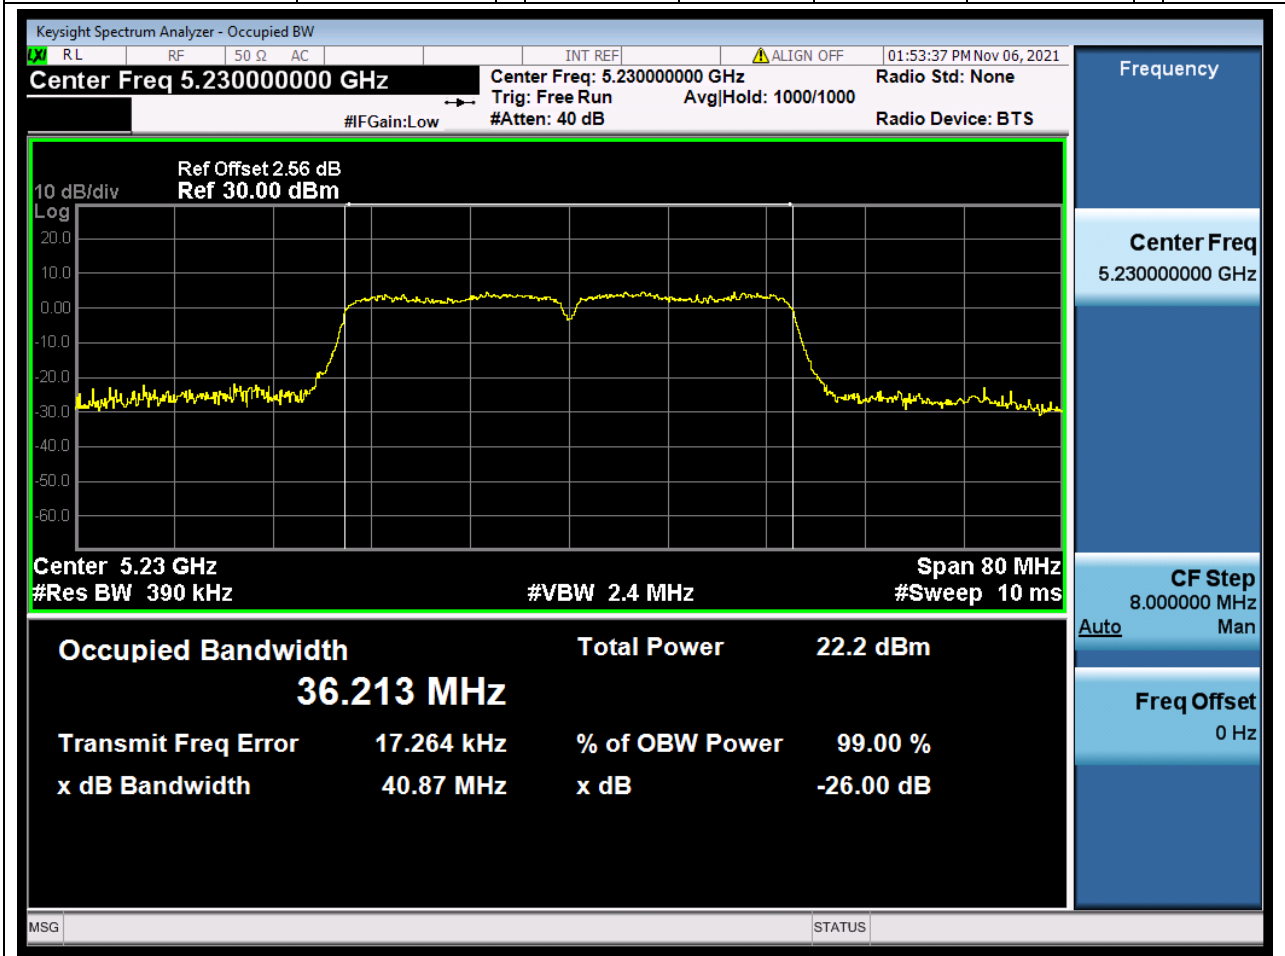

13. 802.11ac_40M_U-NII-1_H

13.1. A.2.2-99% Bandwidth(NTNV)

Center Frequency (MHz)	OBW Power (%)	RBW (MHz)	Detector	Limit (MHz)	OBW (MHz)	Verdict
5230	99	0.39	Peak	0	36.213371	Unknow