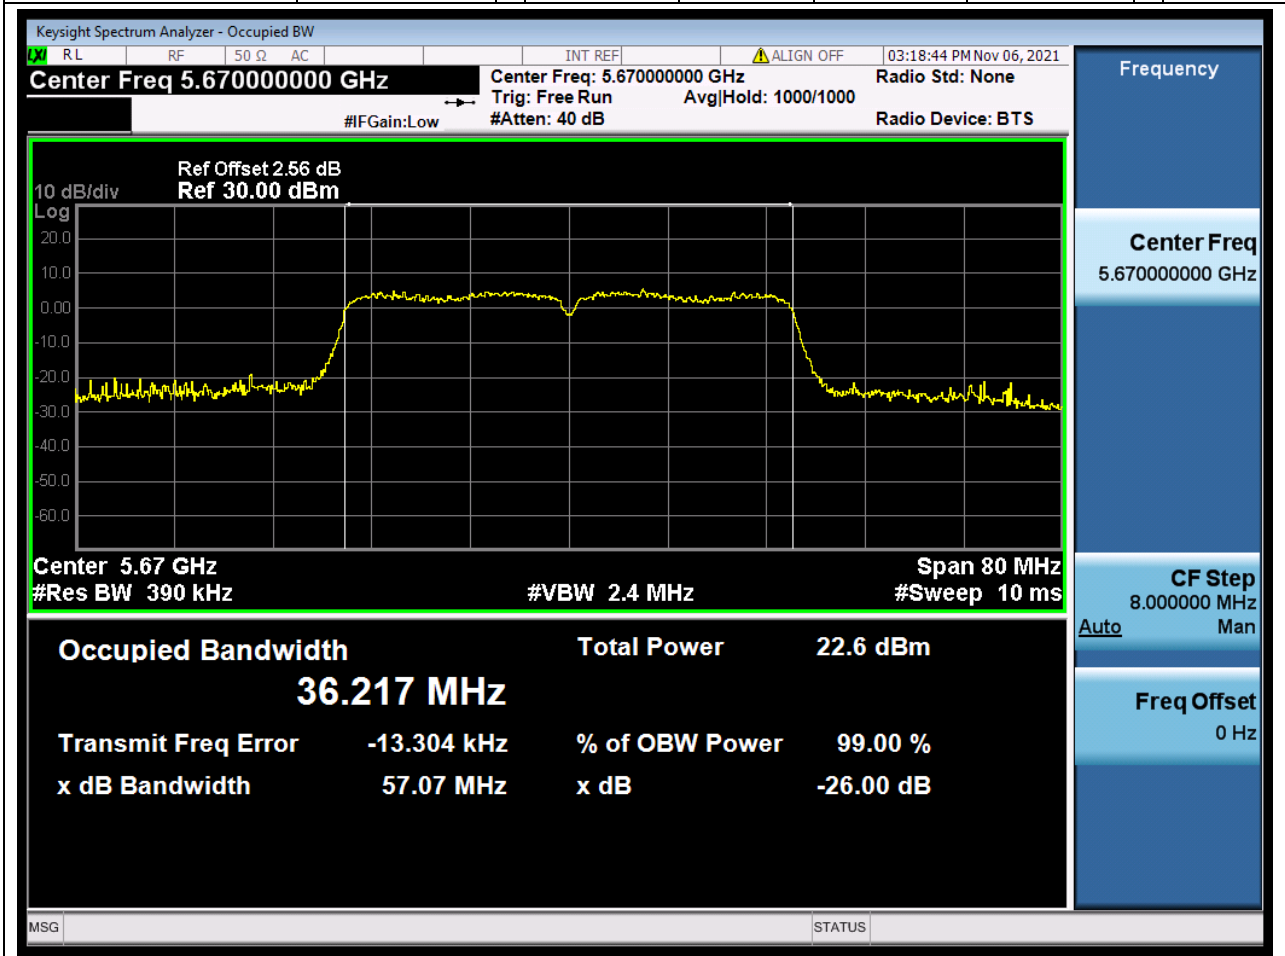

37. 802.11n_40M_U-NII-2C_H

37.1. A.2.2-99% Bandwidth(NTNV)

Center Frequency (MHz)	OBW Power (%)	RBW (MHz)	Detector	Limit (MHz)	OBW (MHz)	Verdict
5670	99	0.39	Peak	0	36.217388	Unknown