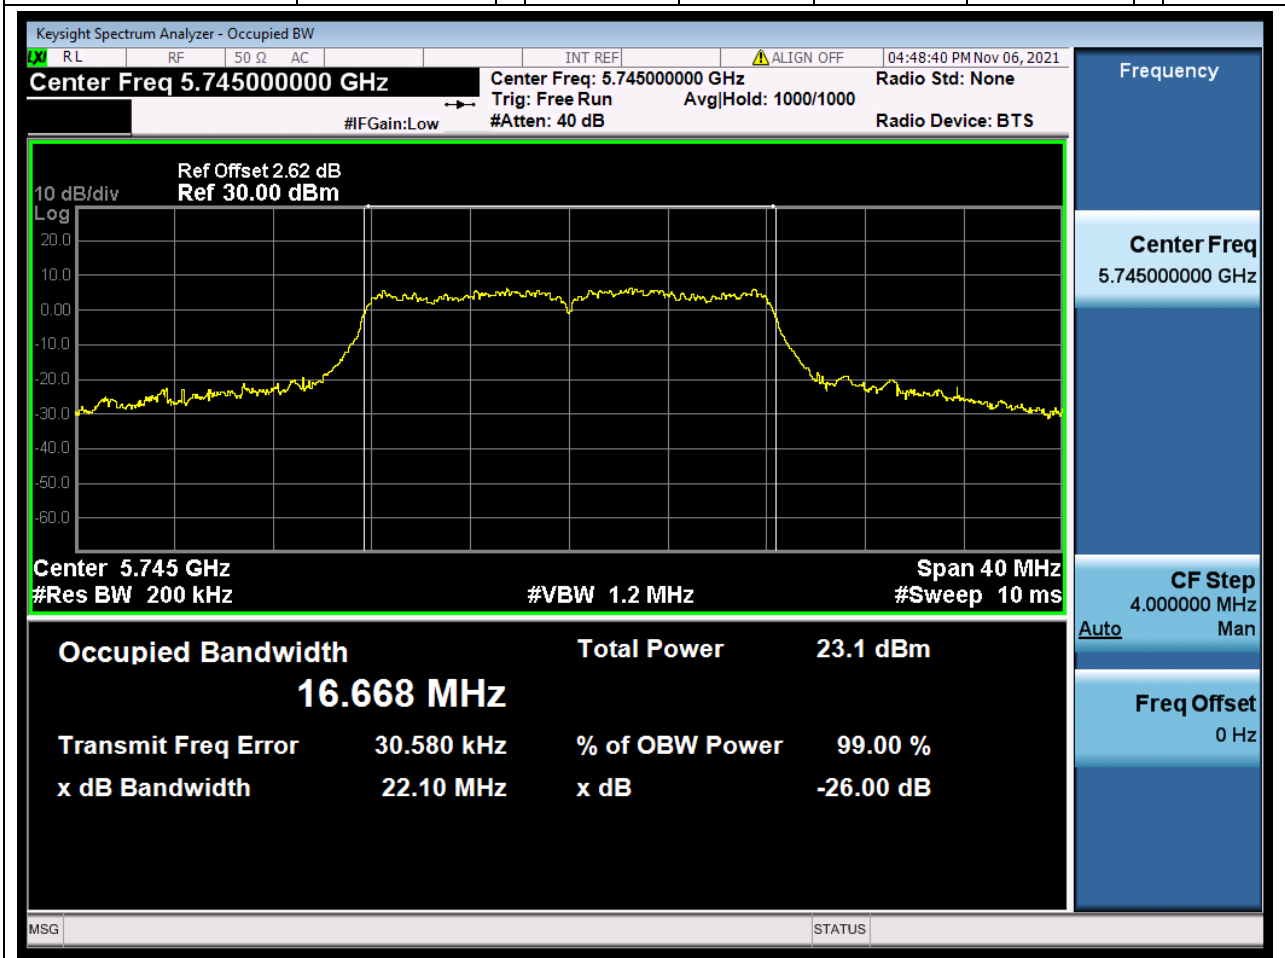

46. 802.11a_20M_U-NII-4_L

46.1. A.2.2-99% Bandwidth(NTNV)

Center Frequency (MHz)	OBW Power (%)	RBW (MHz)	Detector	Limit (MHz)	OBW (MHz)	Verdict
5745	99	0.2	Peak	0	16.667851	Unknow