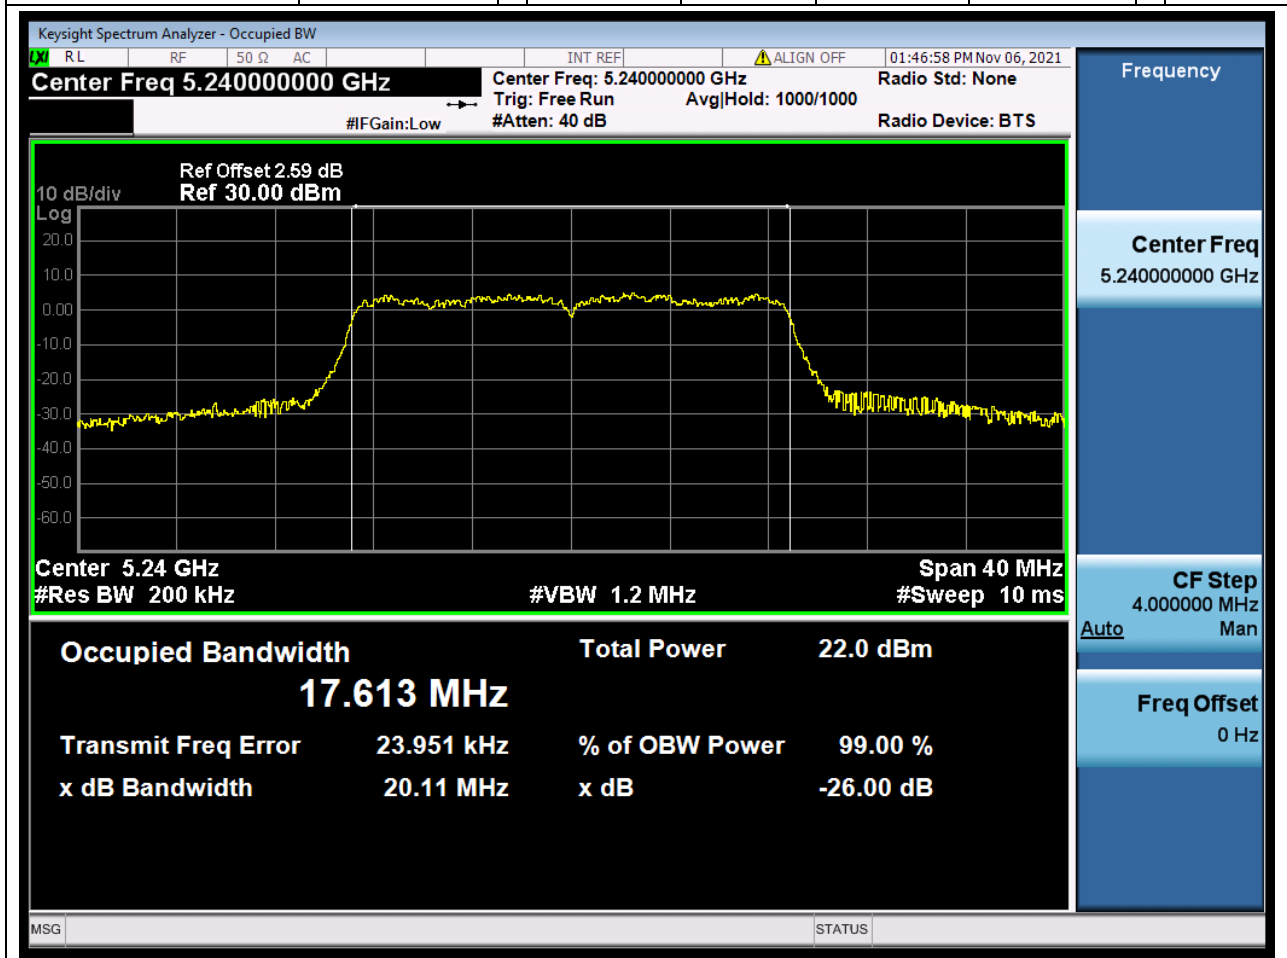

11. 802.11ac_20M_U-NII-1_H

11.1. A.2.2-99% Bandwidth(NTNV)

Center Frequency (MHz)	OBW Power (%)	RBW (MHz)	Detector	Limit (MHz)	OBW (MHz)	Verdict
5240	99	0.2	Peak	0	17.612755	Unknown