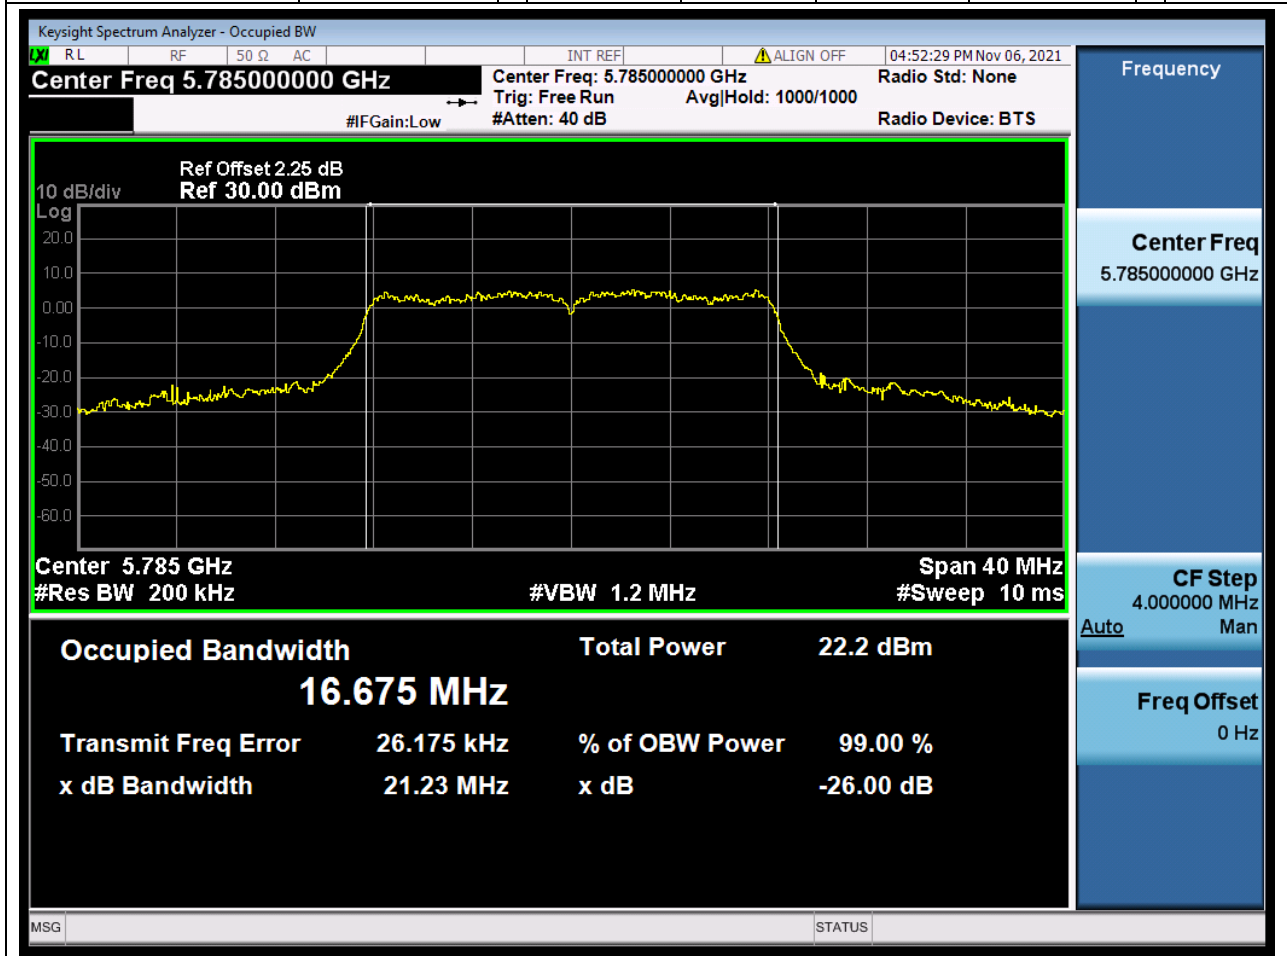

47. 802.11a_20M_U-NII-4_M

47.1. A.2.2-99% Bandwidth(NTNV)

Center Frequency (MHz)	OBW Power (%)	RBW (MHz)	Detector	Limit (MHz)	OBW (MHz)	Verdict
5785	99	0.2	Peak	0	16.675375	Unknown