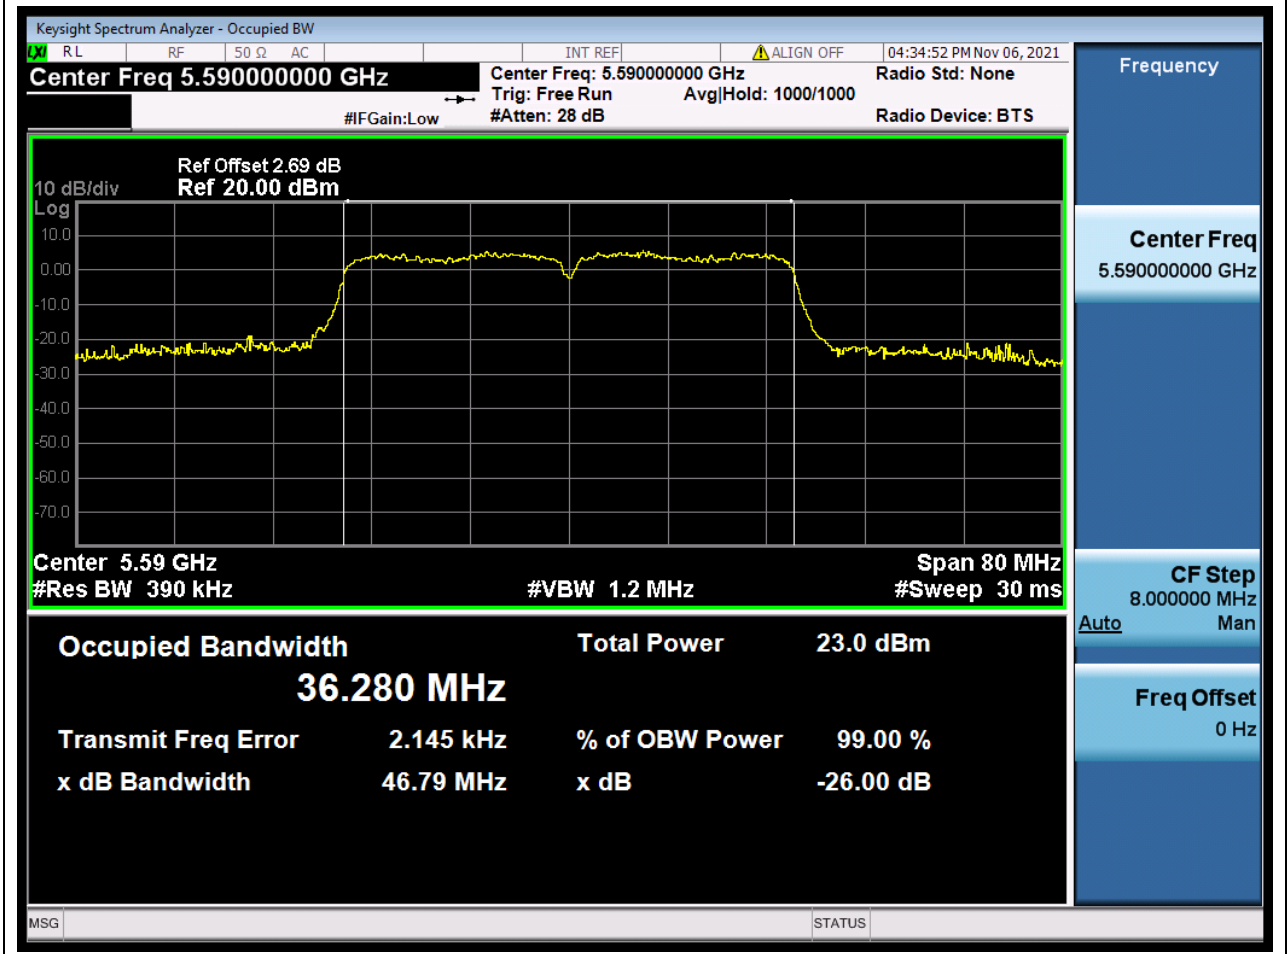

42. 802.11ac_40M_U-NII-2C_M

42.2. A.2-26dB Bandwidth(NTNV)

Center Frequency (MHz)	XdB Down	RBW (MHz)	Detector	Limit (MHz)	XdB BandWidth (MHz)	Verdict
5590	26	0.39	Peak	0	46.794298	Unknow