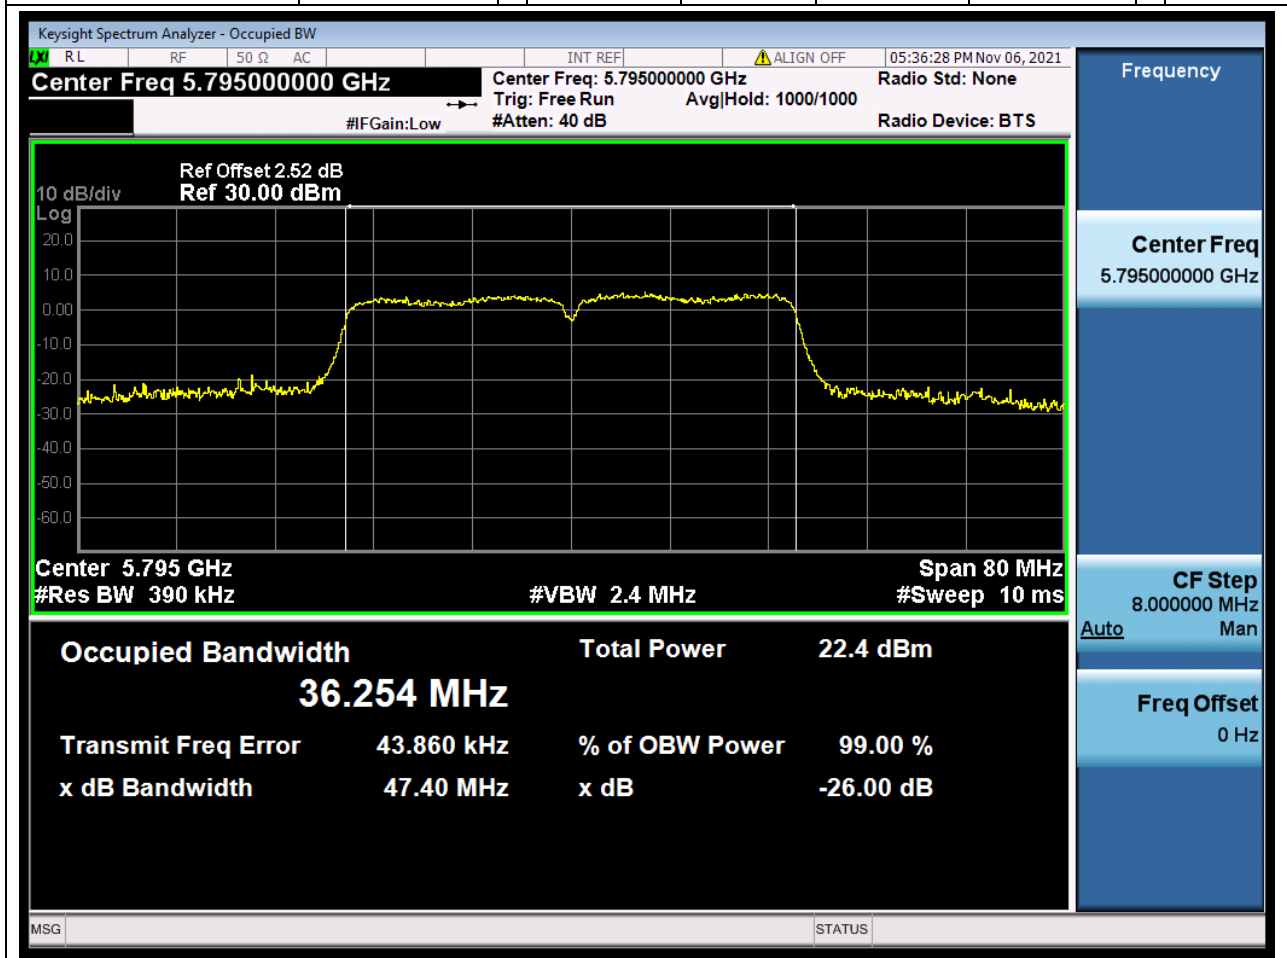

58. 802.11ac_40M_U-NII-4_H

58.1. A.2.2-99% Bandwidth(NTNV)

Center Frequency (MHz)	OBW Power (%)	RBW (MHz)	Detector	Limit (MHz)	OBW (MHz)	Verdict
5795	99	0.39	Peak	0	36.254125	Unknown