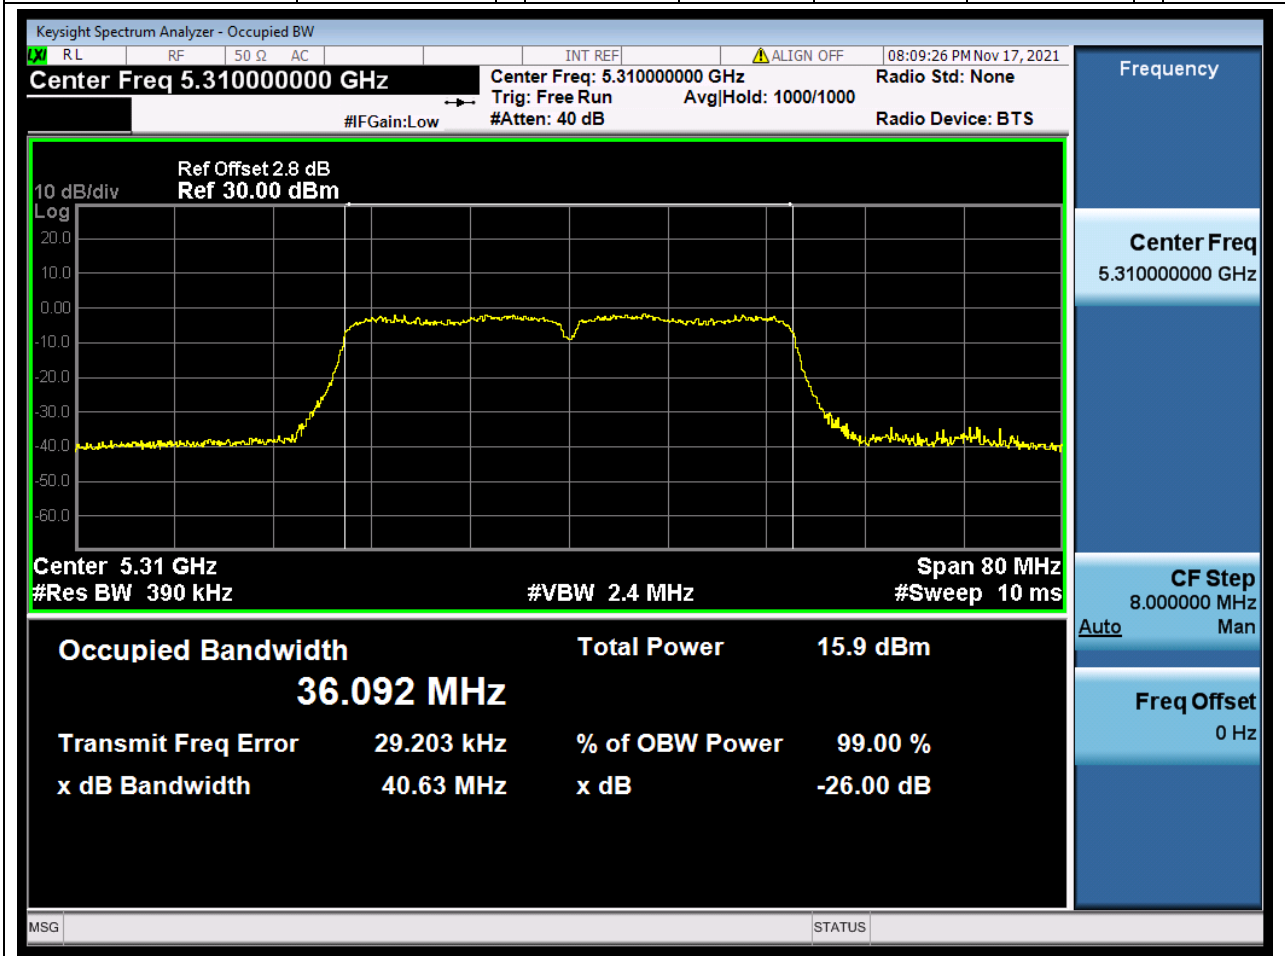

27. 802.11ac_40M_U-NII-2A_H

27.2. A.2.2-99% Bandwidth(NTNV)

Center Frequency (MHz)	OBW Power (%)	RBW (MHz)	Detector	Limit (MHz)	OBW (MHz)	Verdict
5310	99	0.39	Peak	0	36.092387	Unknow