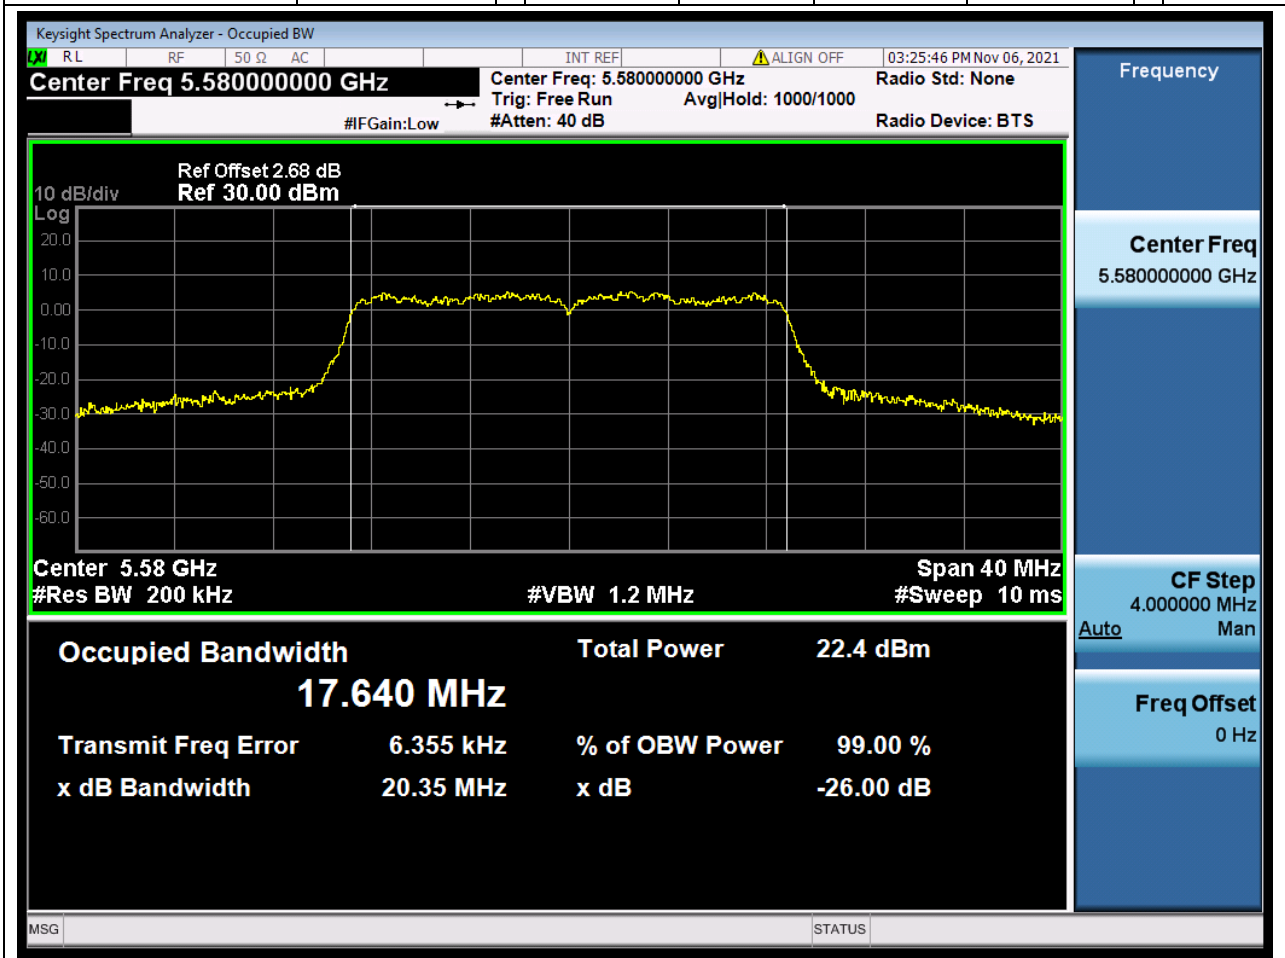

39. 802.11ac_20M_U-NII-2C_M

39.1. A.2.2-99% Bandwidth(NTNV)

Center Frequency (MHz)	OBW Power (%)	RBW (MHz)	Detector	Limit (MHz)	OBW (MHz)	Verdict
5580	99	0.2	Peak	0	17.639996	Unknown