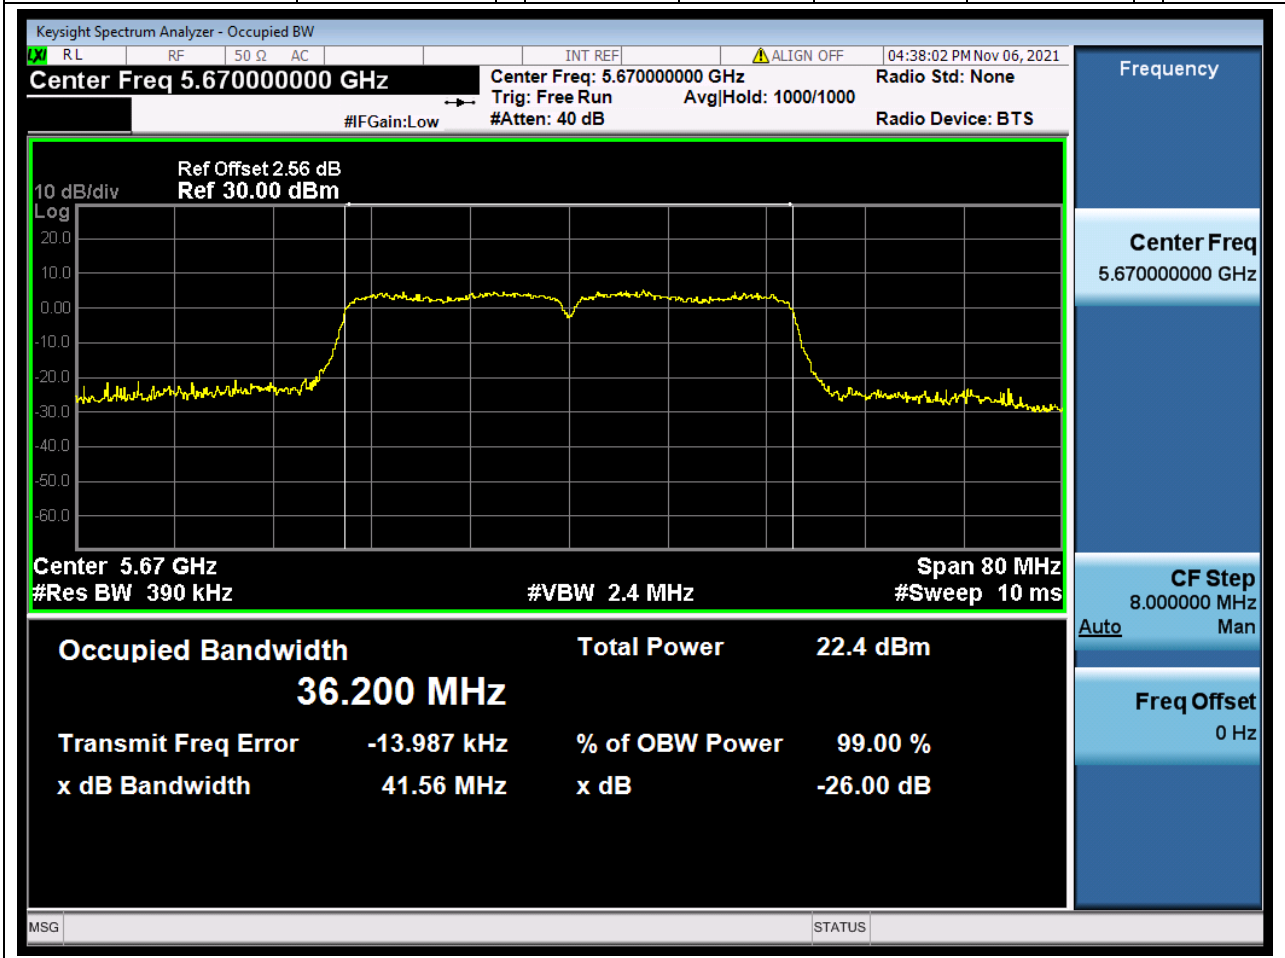

43. 802.11ac_40M_U-NII-2C_H

43.2. A.2.2-99% Bandwidth(NTNV)

Center Frequency (MHz)	OBW Power (%)	RBW (MHz)	Detector	Limit (MHz)	OBW (MHz)	Verdict
5670	99	0.39	Peak	0	36.200381	Unknown