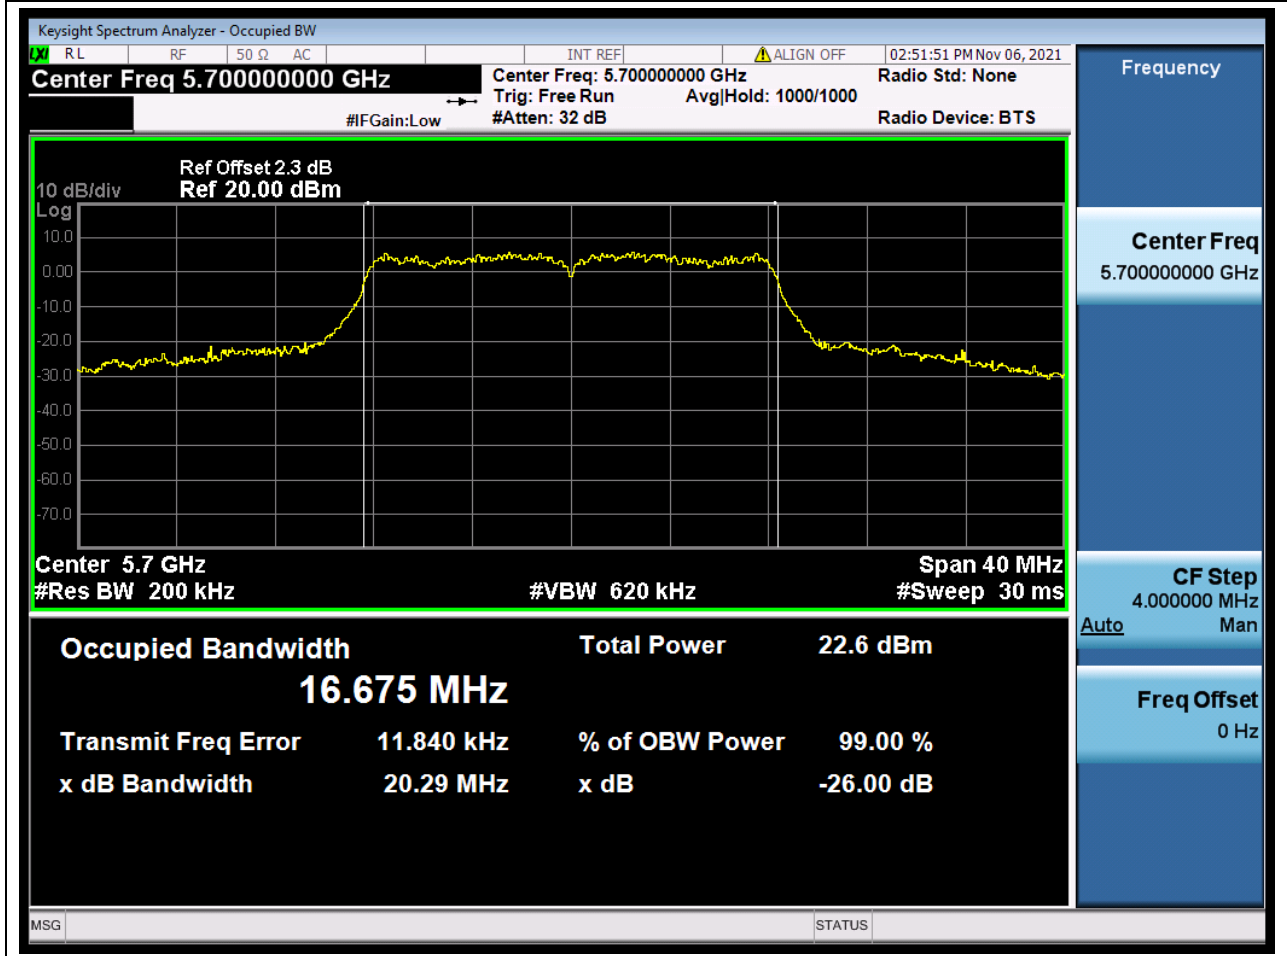

31. 802.11a_20M_U-NII-2C_H

31.1. A.2-26dB Bandwidth(NTNV)

Center Frequency (MHz)	XdB Down	RBW (MHz)	Detector	Limit (MHz)	XdB BandWidth (MHz)	Verdict
5700	26	0.2	Peak	0	20.292367	Unknow