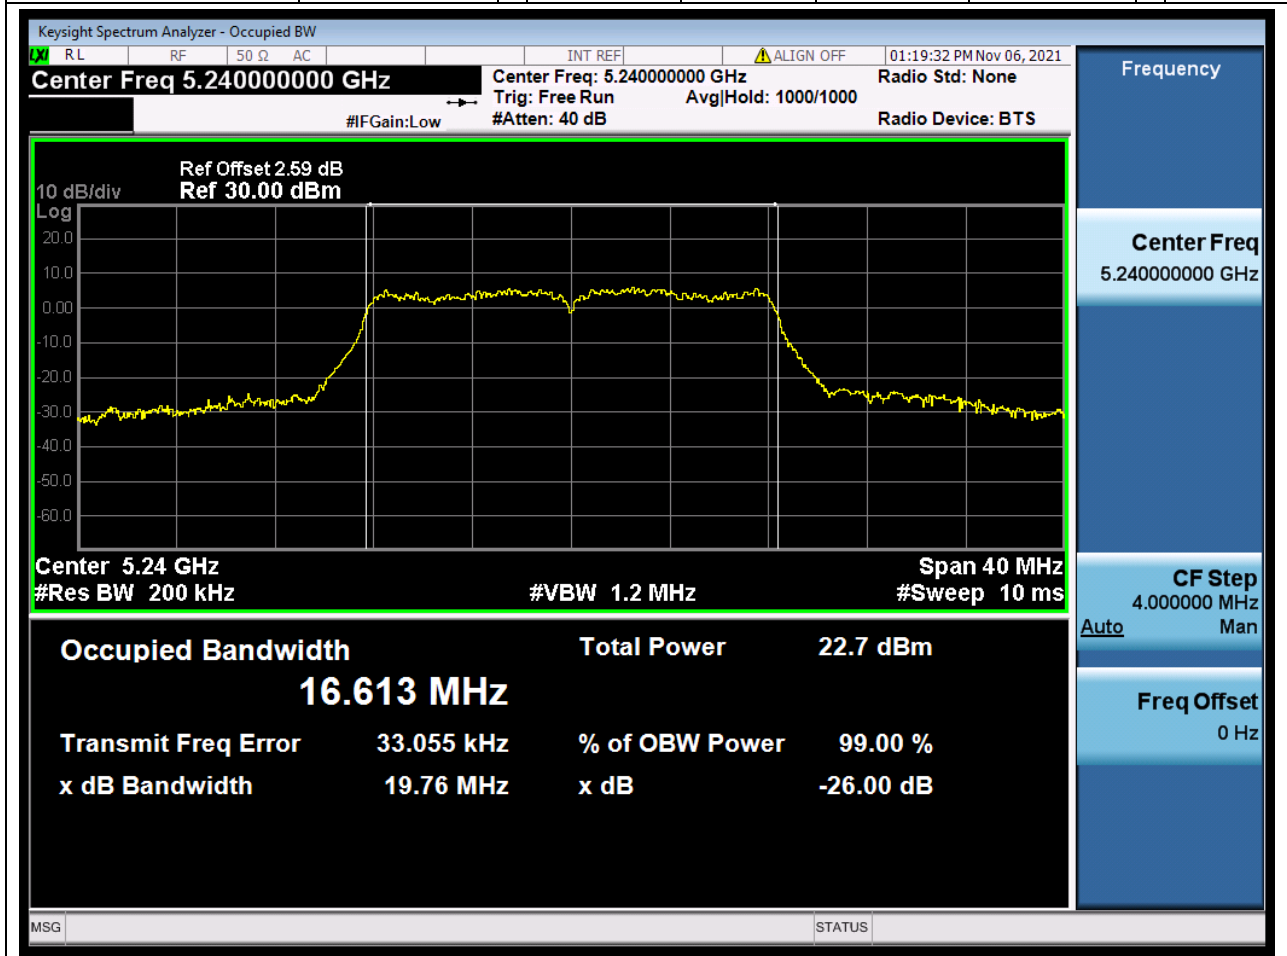

3. 802.11a_20M_U-NII-1_H

3.1. A.2.2-99% Bandwidth(NTNV)

Center Frequency (MHz)	OBW Power (%)	RBW (MHz)	Detector	Limit (MHz)	OBW (MHz)	Verdict
5240	99	0.2	Peak	0	16.612653	Unknown