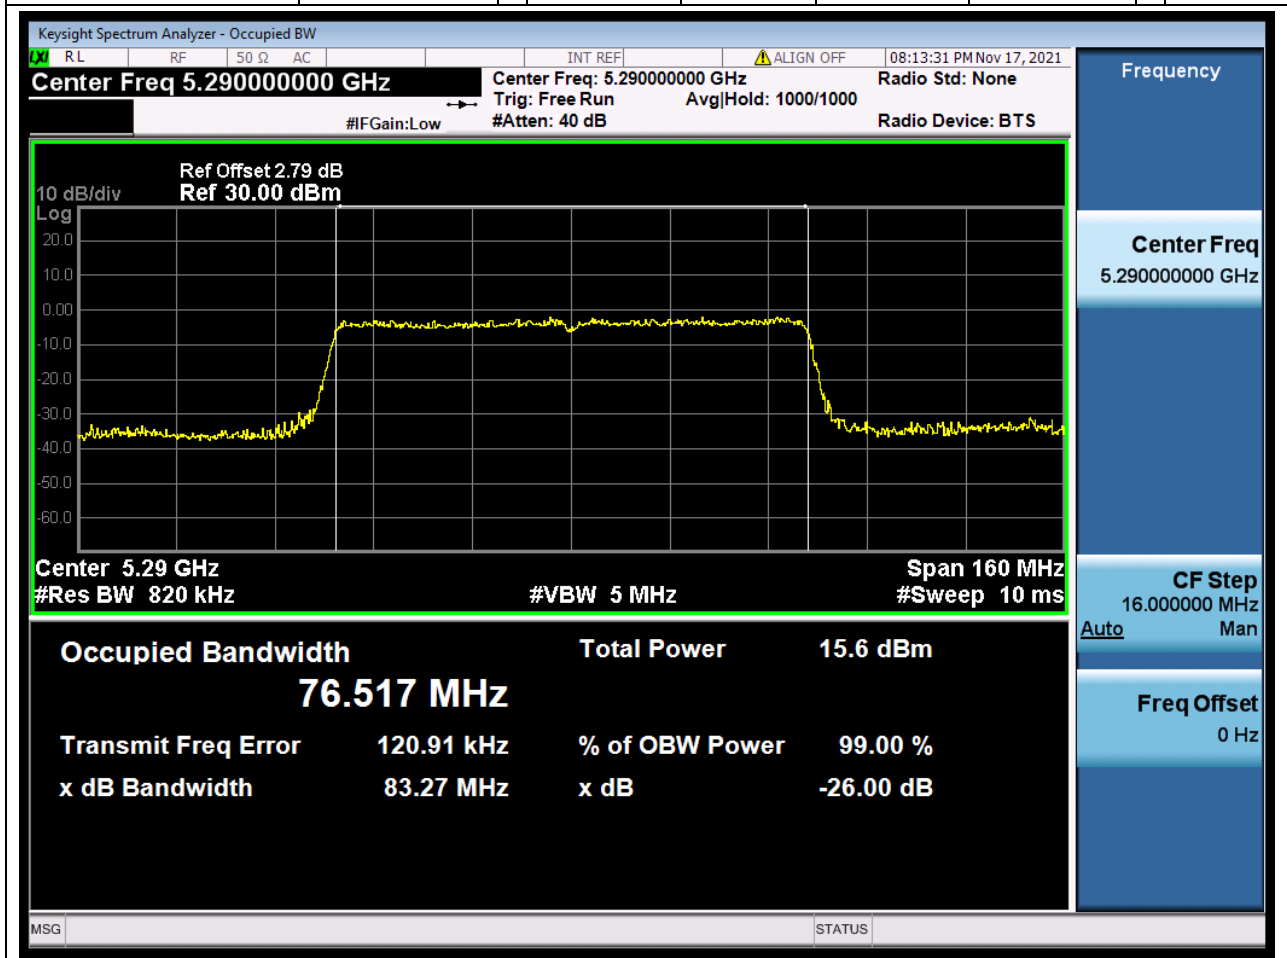

28. 802.11ac_80M_U-NII-2A_M

28.2. A.2.2-99% Bandwidth(NTNV)

Center Frequency (MHz)	OBW Power (%)	RBW (MHz)	Detector	Limit (MHz)	OBW (MHz)	Verdict
5290	99	0.82	Peak	0	76.517305	Unknow