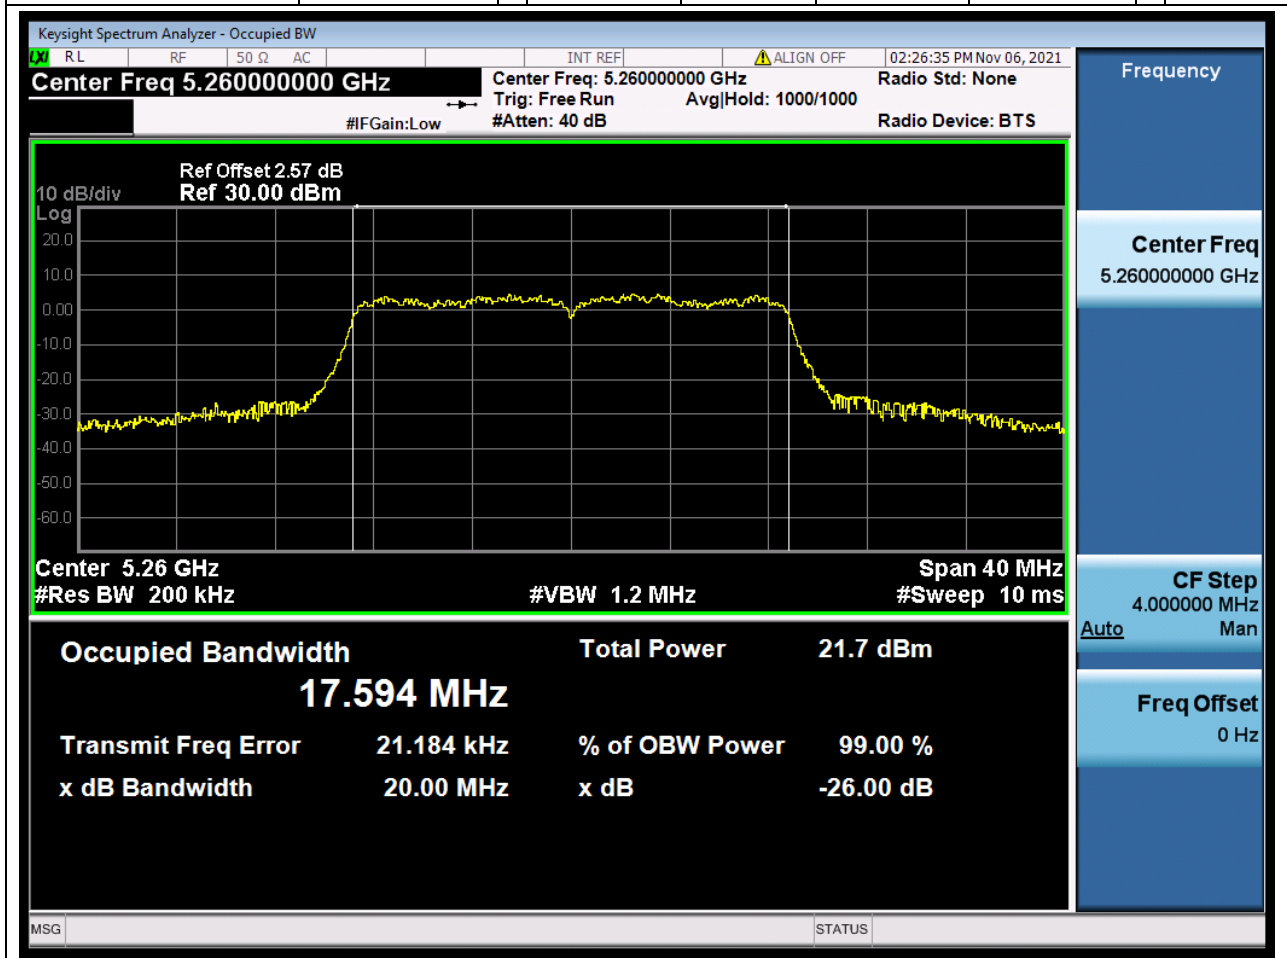

23. 802.11ac_20M_U-NII-2A_L

23.1. A.2.2-99% Bandwidth(NTNV)

Center Frequency (MHz)	OBW Power (%)	RBW (MHz)	Detector	Limit (MHz)	OBW (MHz)	Verdict
5260	99	0.2	Peak	0	17.593869	Unknow