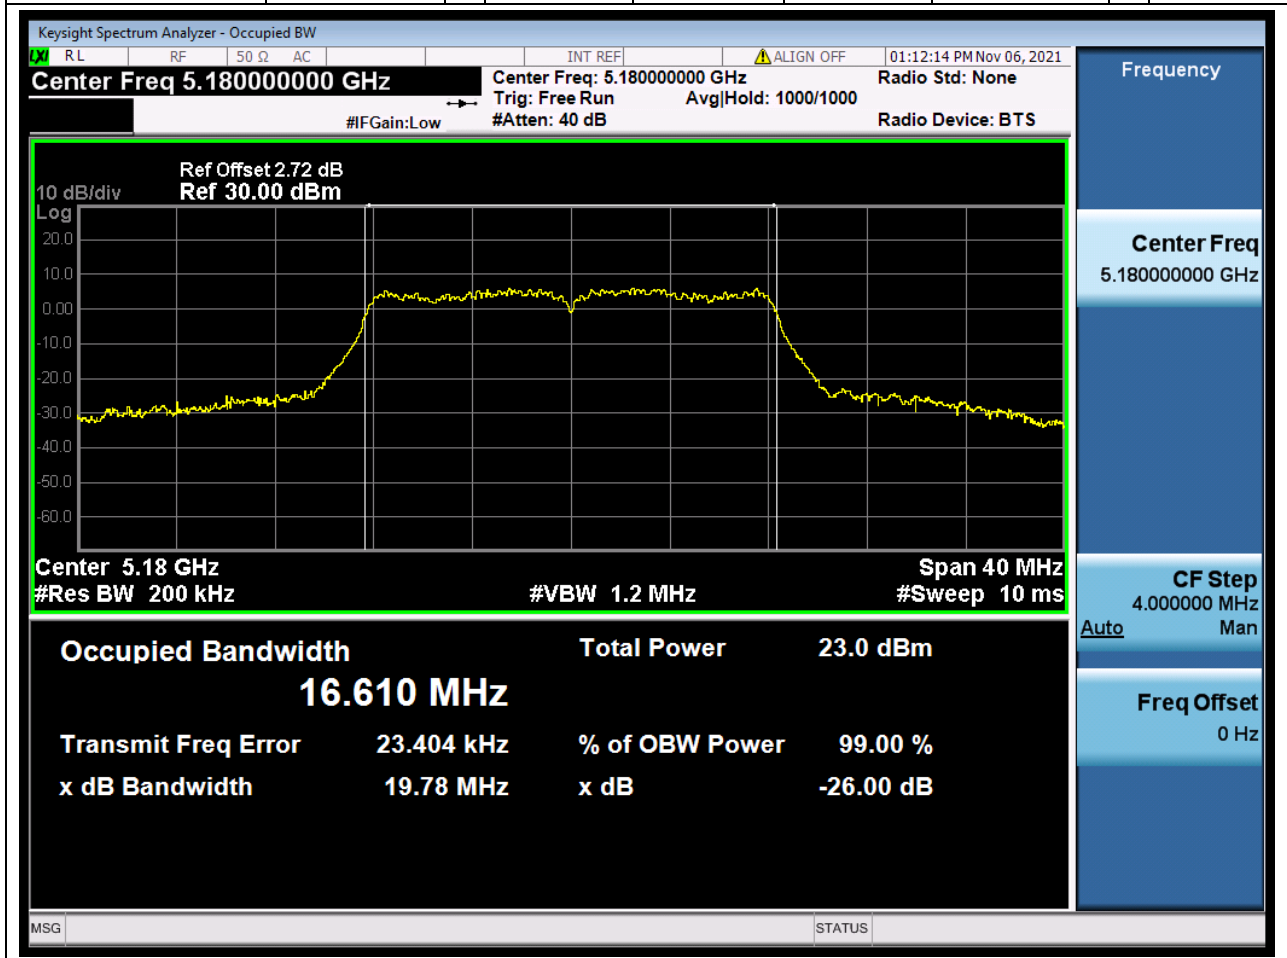

99% Bandwidth

1. 802.11a_20M_U-NII-1_L

1.1. A.2.2-99% Bandwidth(NTNV)

Center Frequency (MHz)	OBW Power (%)	RBW (MHz)	Detector	Limit (MHz)	OBW (MHz)	Verdict
5180	99	0.2	Peak	0	16.610115	Unknow