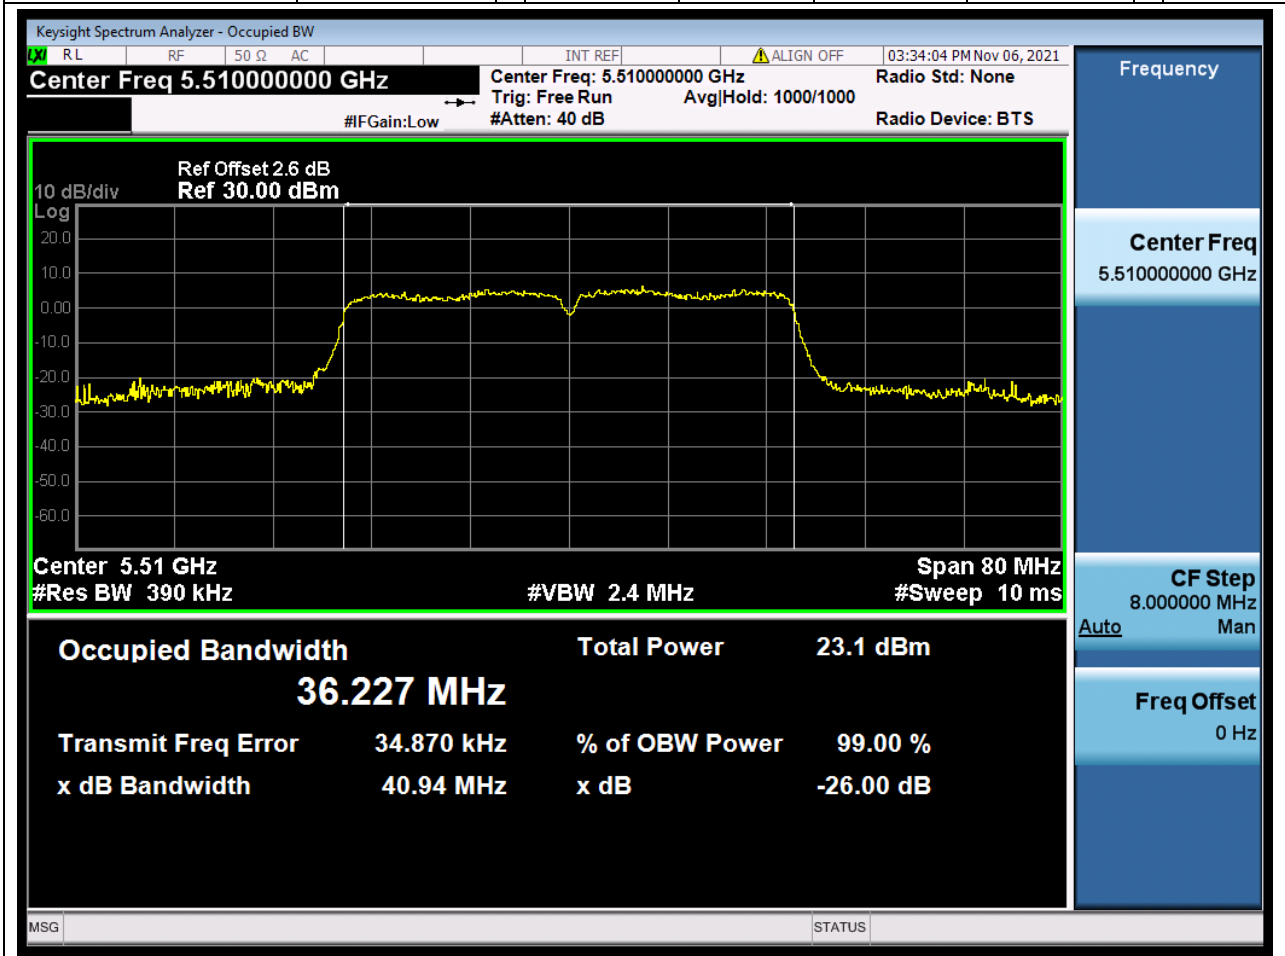

41. 802.11ac_40M_U-NII-2C_L

41.1. A.2.2-99% Bandwidth(NTNV)

Center Frequency (MHz)	OBW Power (%)	RBW (MHz)	Detector	Limit (MHz)	OBW (MHz)	Verdict
5510	99	0.39	Peak	0	36.226738	Unknown