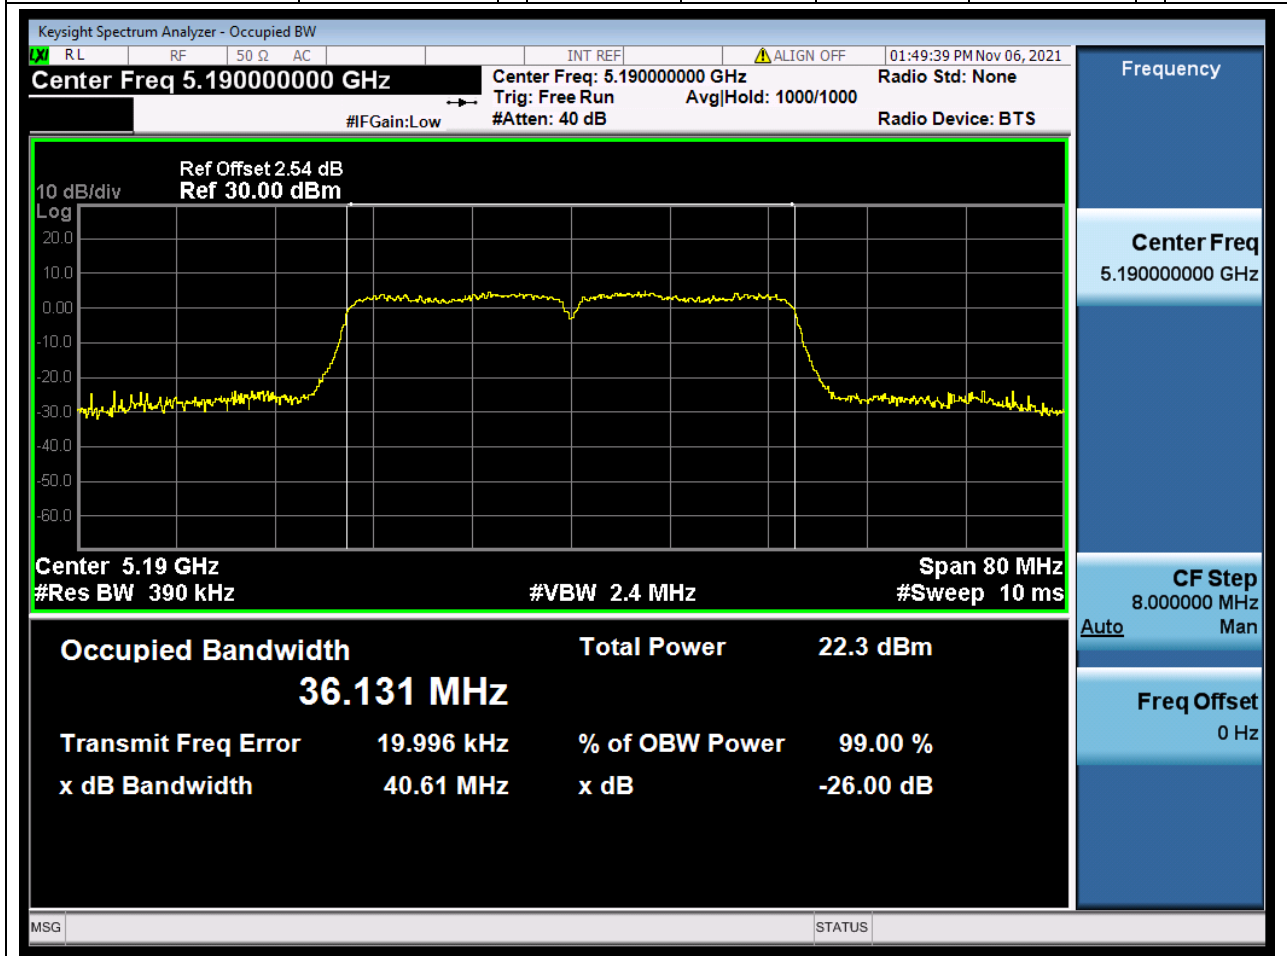

12. 802.11ac_40M_U-NII-1_L

12.1. A.2.2-99% Bandwidth(NTNV)

Center Frequency (MHz)	OBW Power (%)	RBW (MHz)	Detector	Limit (MHz)	OBW (MHz)	Verdict
5190	99	0.39	Peak	0	36.131479	Unknown