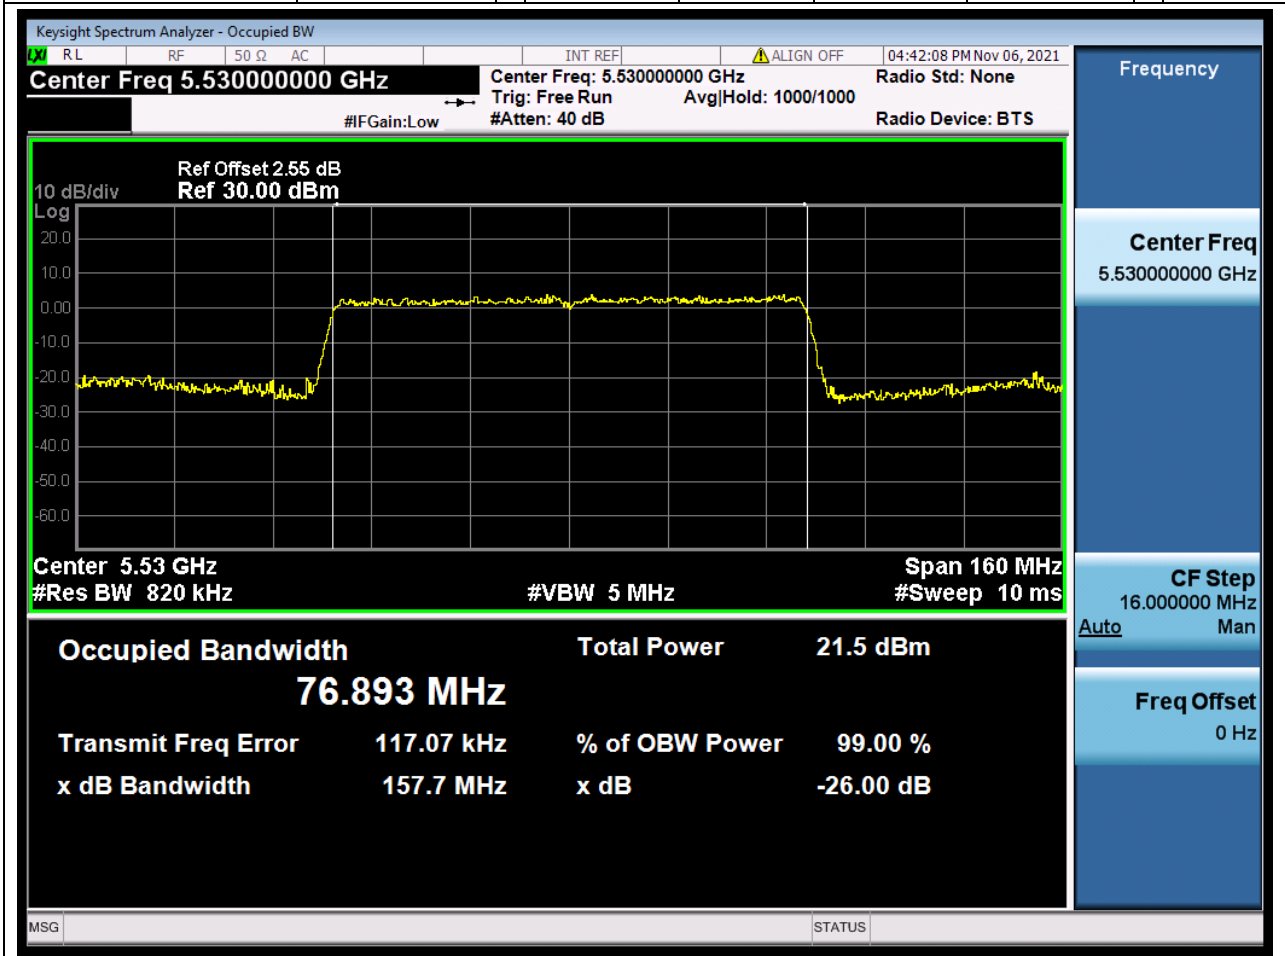

44. 802.11ac_80M_U-NII-2C_L

44.1. A.2.2-99% Bandwidth(NTNV)

Center Frequency (MHz)	OBW Power (%)	RBW (MHz)	Detector	Limit (MHz)	OBW (MHz)	Verdict
5530	99	0.82	Peak	0	76.893345	Unknow