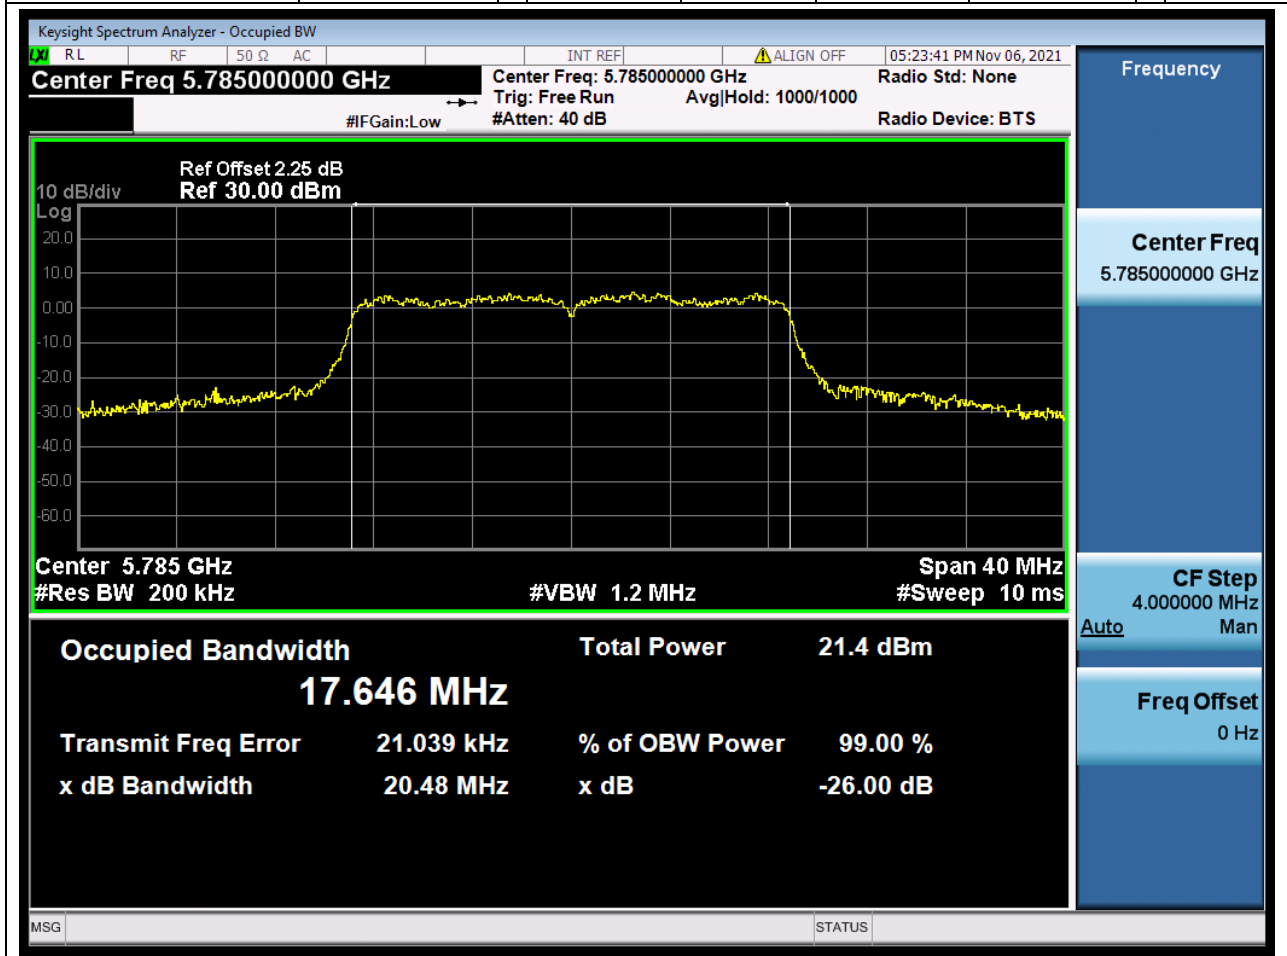

55. 802.11ac_20M_U-NII-4_M

55.1. A.2.2-99% Bandwidth(NTNV)

Center Frequency (MHz)	OBW Power (%)	RBW (MHz)	Detector	Limit (MHz)	OBW (MHz)	Verdict
5785	99	0.2	Peak	0	17.646247	Unknown