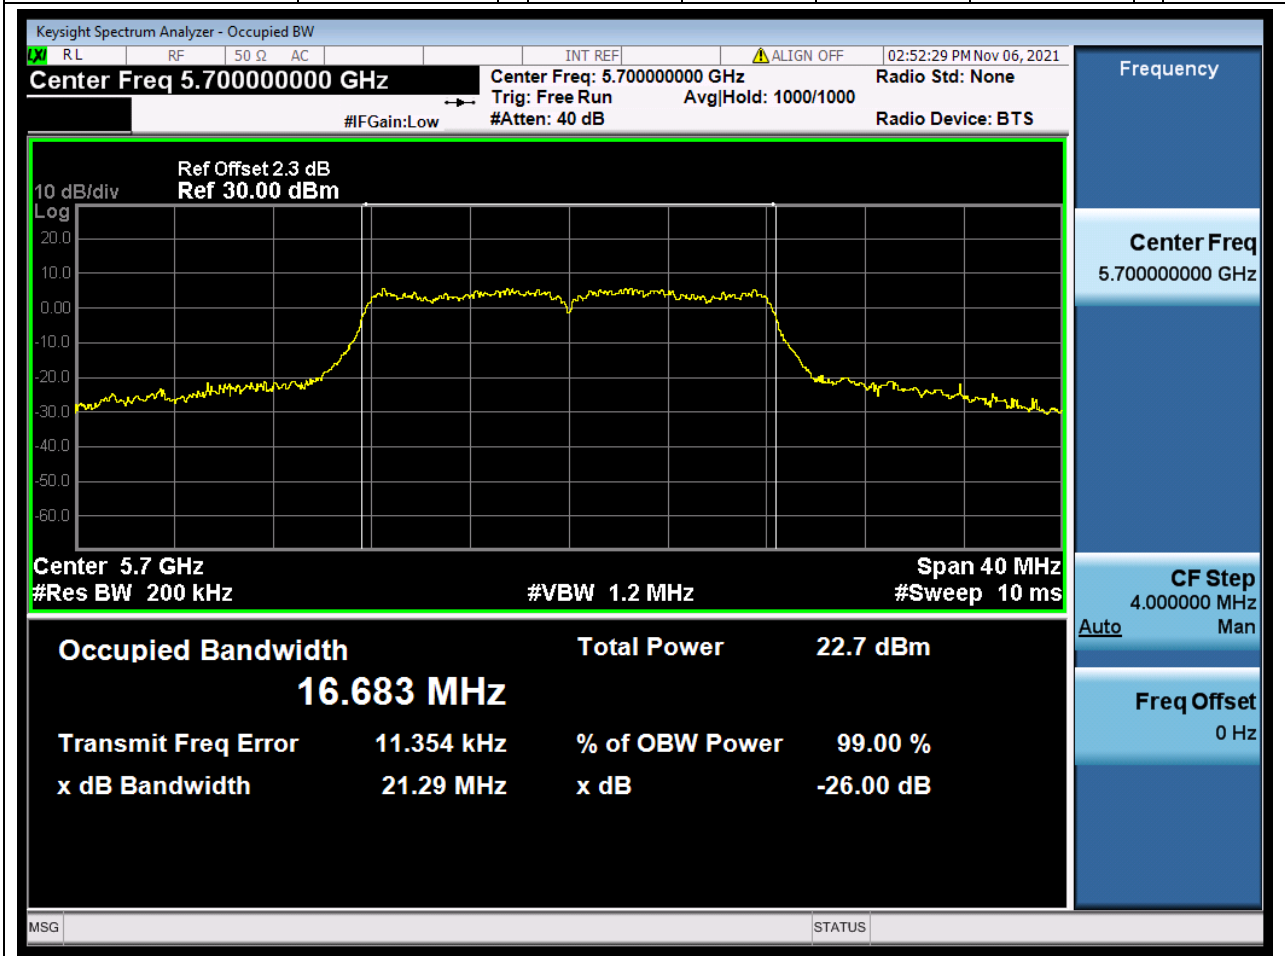

31. 802.11a_20M_U-NII-2C_H

31.1. A.2.2-99% Bandwidth(NTNV)

Center Frequency (MHz)	OBW Power (%)	RBW (MHz)	Detector	Limit (MHz)	OBW (MHz)	Verdict
5700	99	0.2	Peak	0	16.68261	Unknow