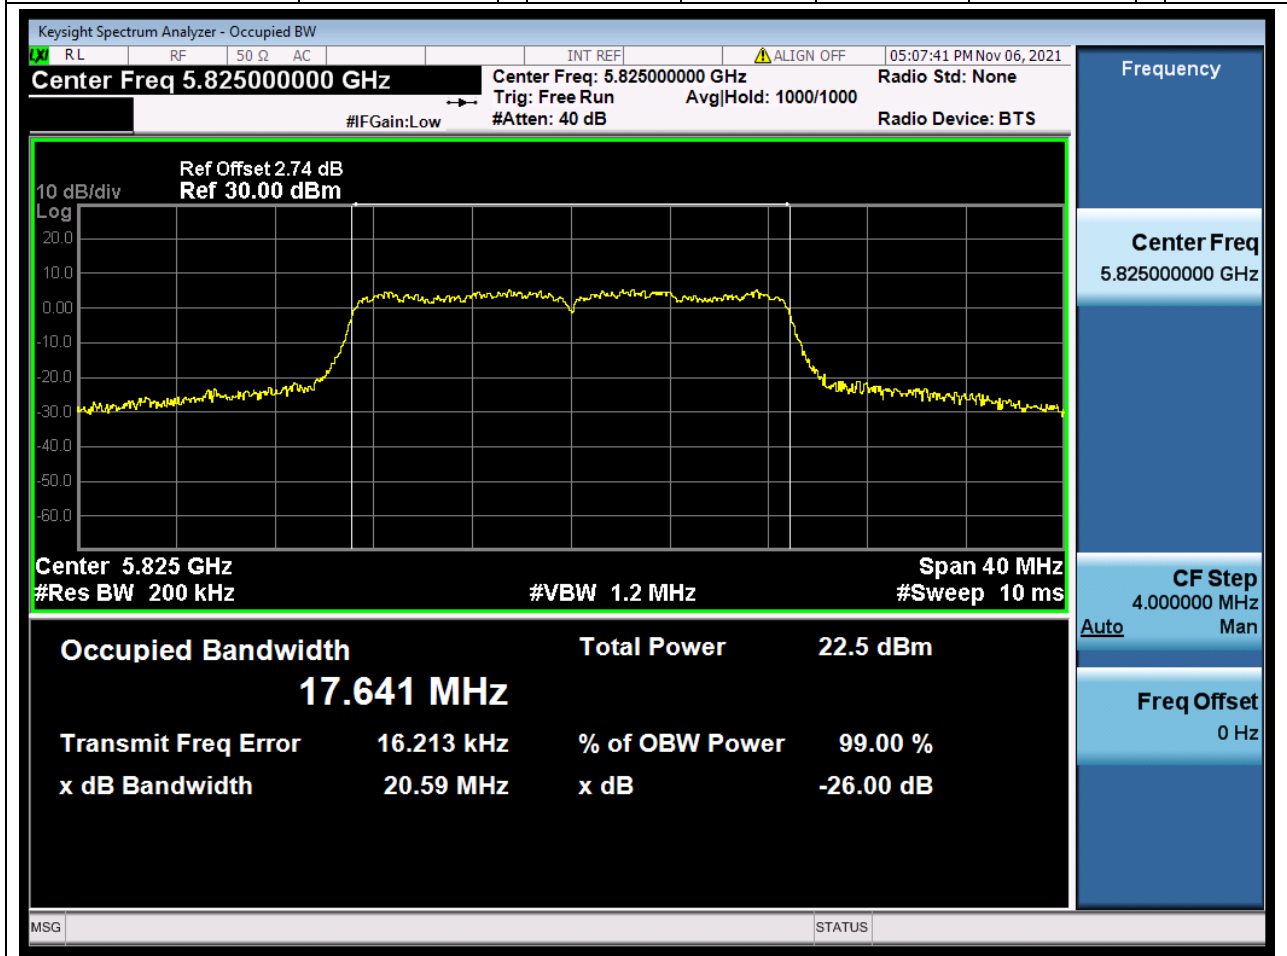

51. 802.11n_20M_U-NII-4_H

51.1. A.2.2-99% Bandwidth(NTNV)

Center Frequency (MHz)	OBW Power (%)	RBW (MHz)	Detector	Limit (MHz)	OBW (MHz)	Verdict
5825	99	0.2	Peak	0	17.641481	Unknow