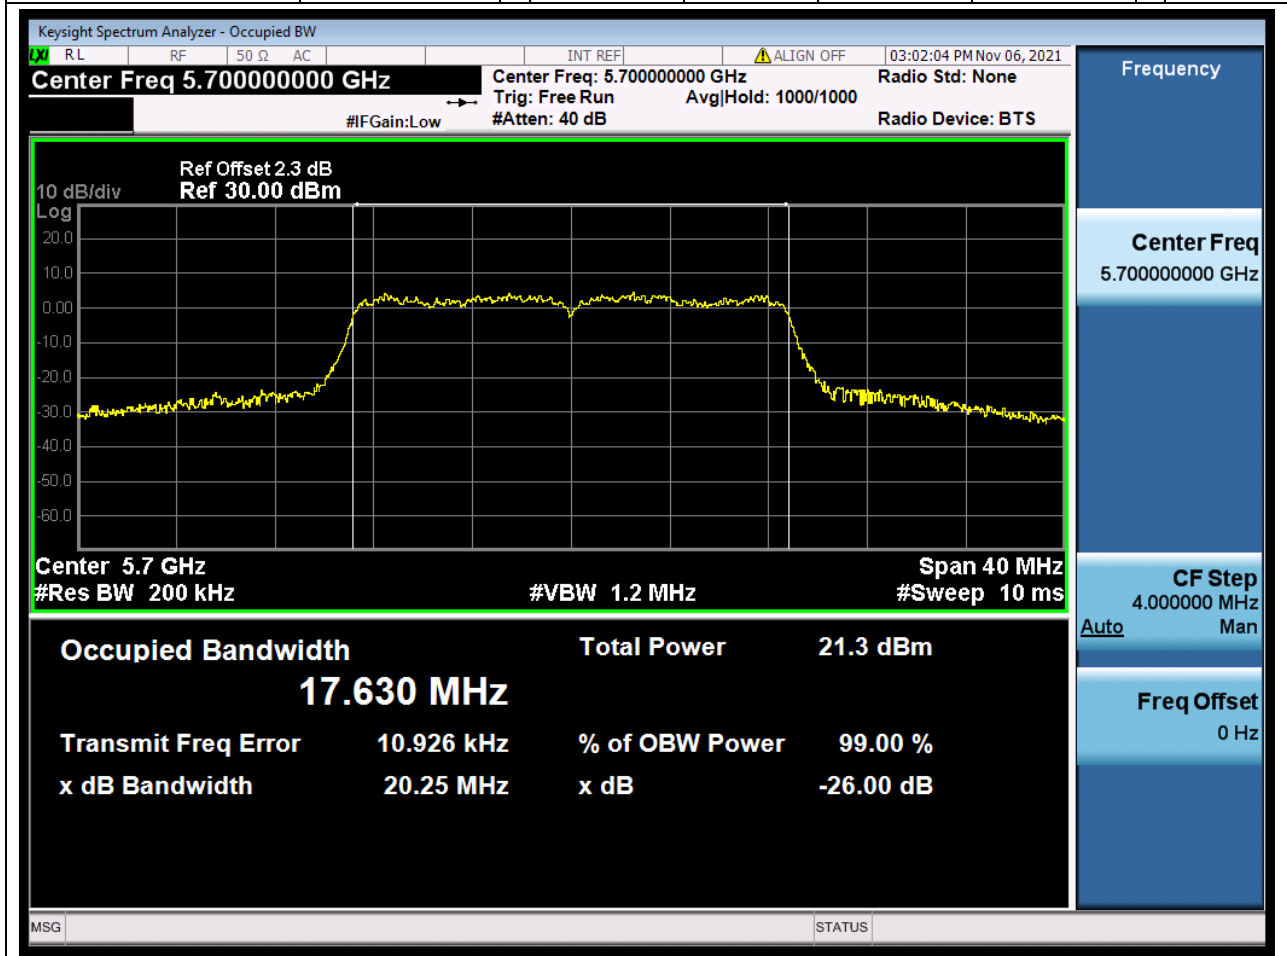

34. 802.11n_20M_U-NII-2C_H

34.1. A.2.2-99% Bandwidth(NTNV)

Center Frequency (MHz)	OBW Power (%)	RBW (MHz)	Detector	Limit (MHz)	OBW (MHz)	Verdict
5700	99	0.2	Peak	0	17.62986	Unknow