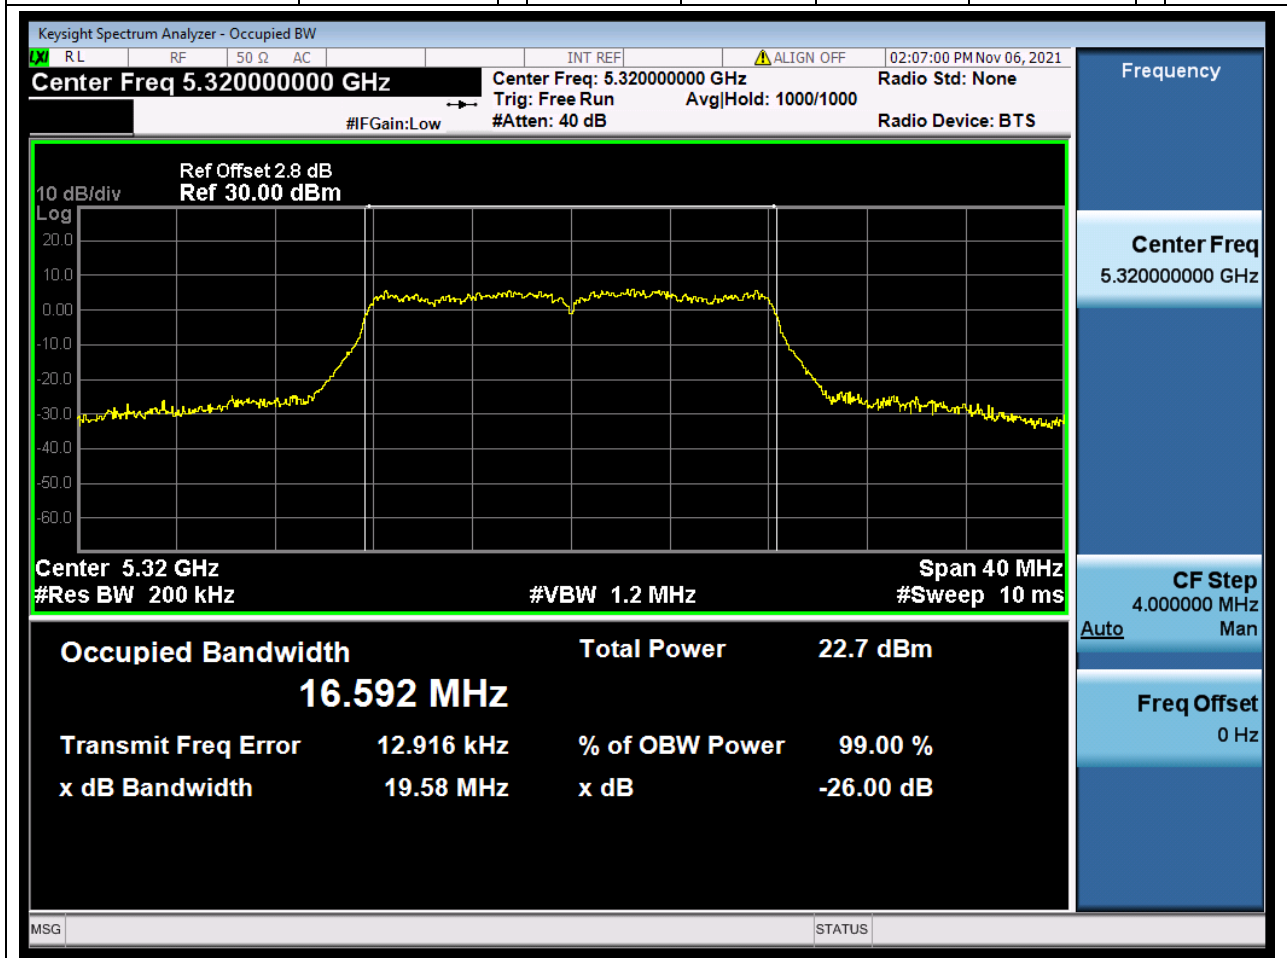

17. 802.11a_20M_U-NII-2A_H

17.1. A.2.2-99% Bandwidth(NTNV)

Center Frequency (MHz)	OBW Power (%)	RBW (MHz)	Detector	Limit (MHz)	OBW (MHz)	Verdict
5320	99	0.2	Peak	0	16.591506	Unknow