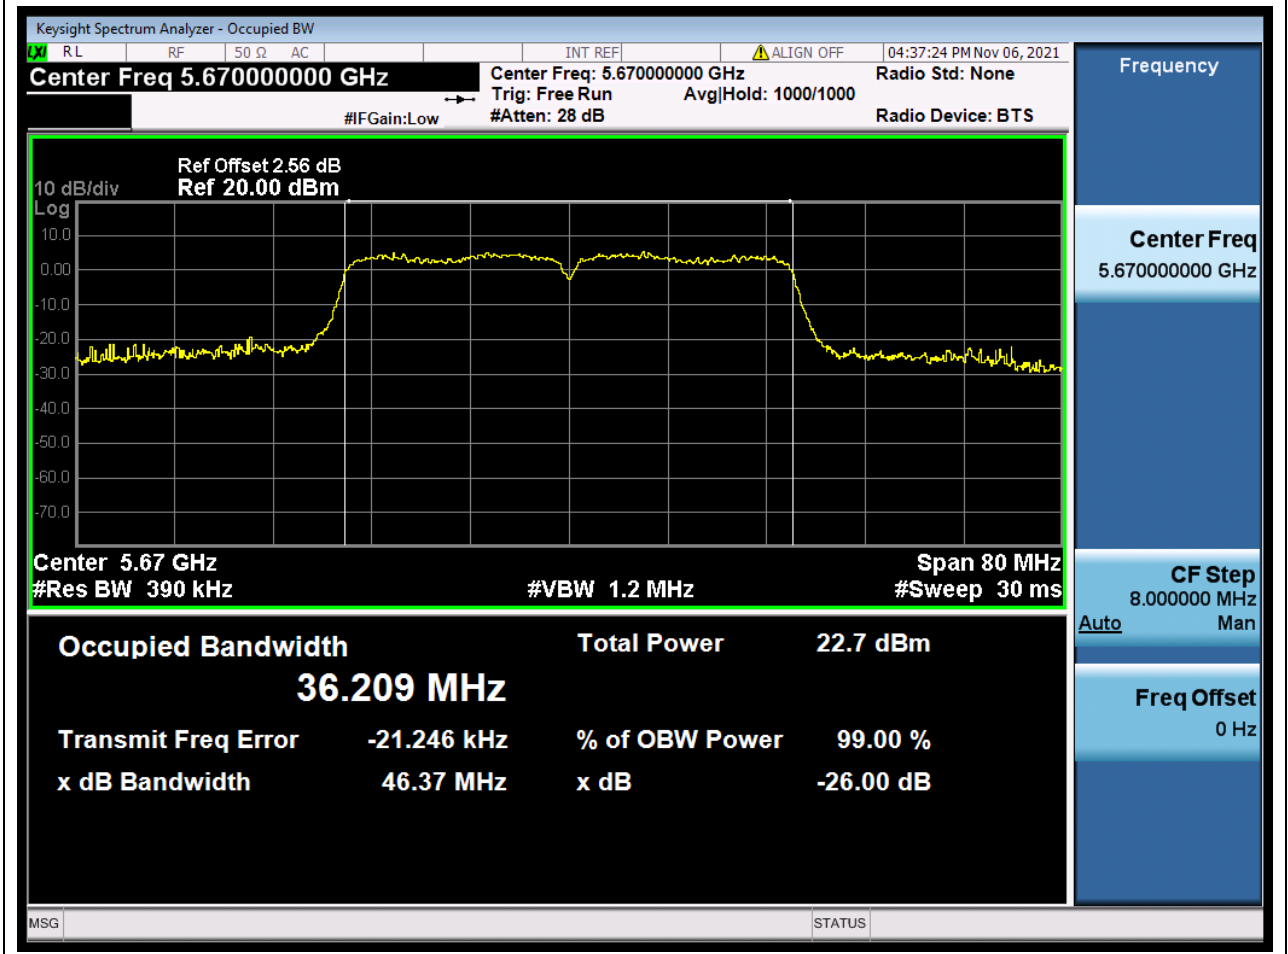

43. 802.11ac_40M_U-NII-2C_H

43.2. A.2-26dB Bandwidth(NTNV)

Center Frequency (MHz)	XdB Down	RBW (MHz)	Detector	Limit (MHz)	XdB BandWidth (MHz)	Verdict
5670	26	0.39	Peak	0	46.372858	Unknow