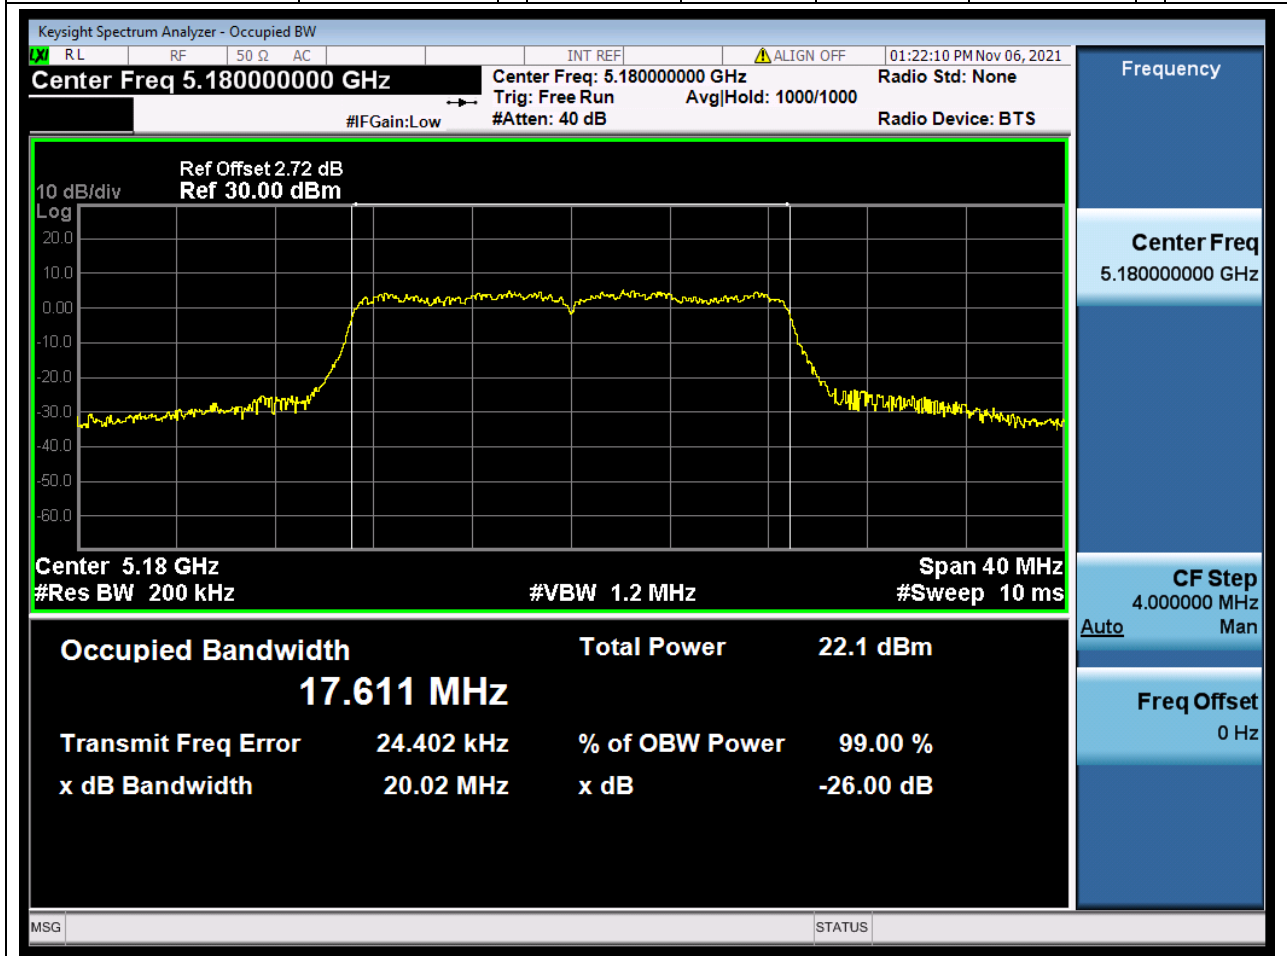

4. 802.11n_20M_U-NII-1_L

4.1. A.2.2-99% Bandwidth(NTNV)

Center Frequency (MHz)	OBW Power (%)	RBW (MHz)	Detector	Limit (MHz)	OBW (MHz)	Verdict
5180	99	0.2	Peak	0	17.610805	Unknow