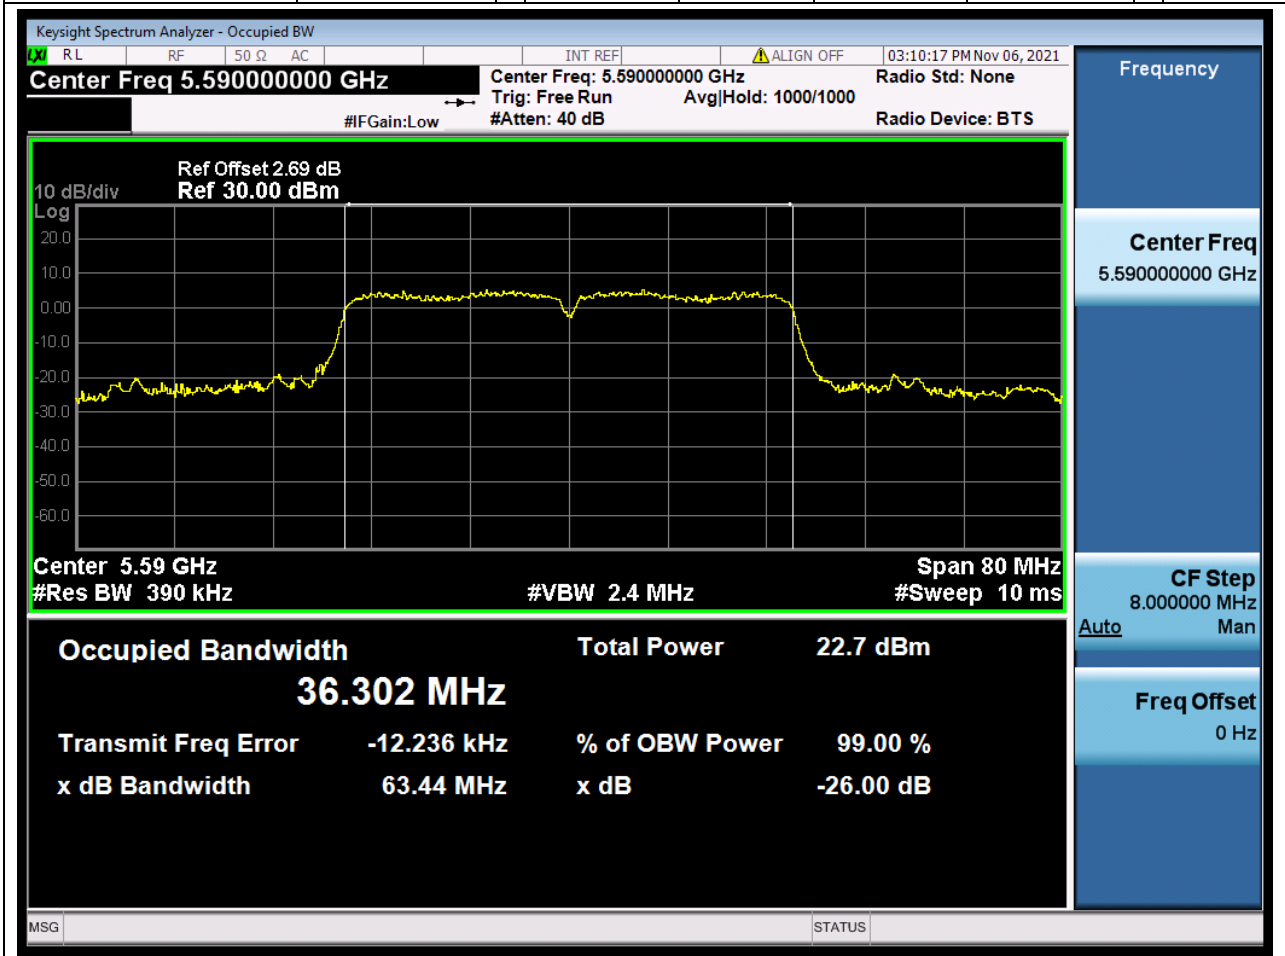

36. 802.11n_40M_U-NII-2C_M

36.1. A.2.2-99% Bandwidth(NTNV)

Center Frequency (MHz)	OBW Power (%)	RBW (MHz)	Detector	Limit (MHz)	OBW (MHz)	Verdict
5590	99	0.39	Peak	0	36.302376	Unknown