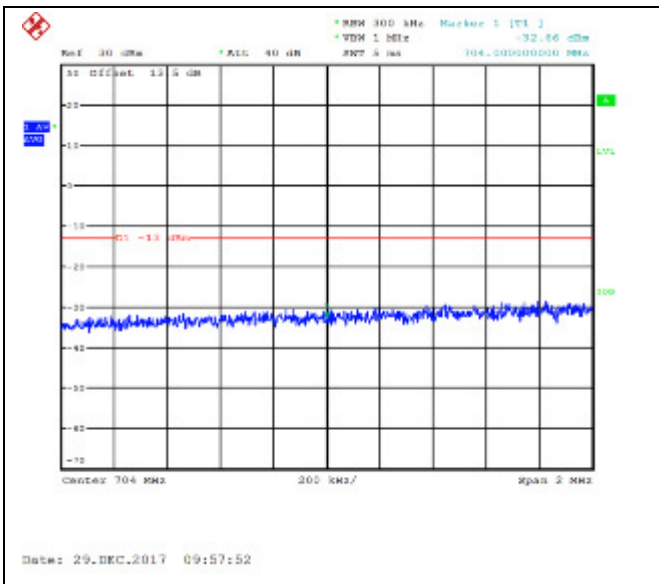

QPSK Low channel-25 RB offset 12