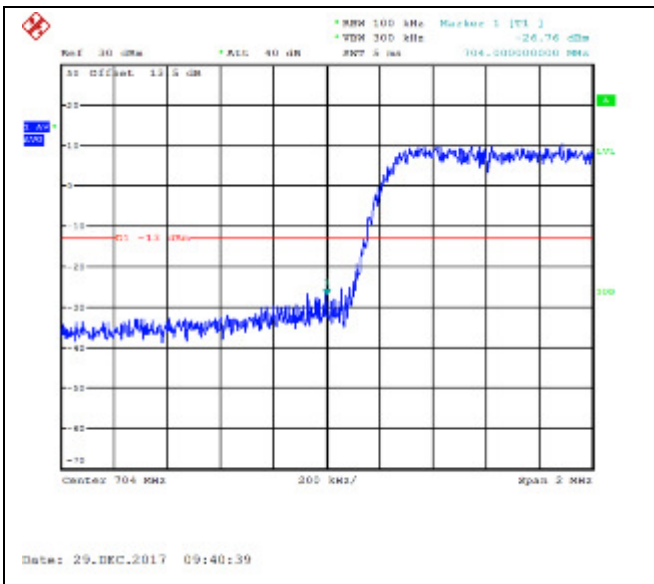

LTE FDD Band 5, Nominal Bandwidth: 5MHz

QPSK Low channel-1 RB offset 0

16QAM Low channel-1 RB offset 0

QPSK Low channel-1 RB offset 12

16QAM Low channel-1 RB offset 12

QPSK Low channel-1 RB offset 25

16QAM Low channel-1 RB offset 25