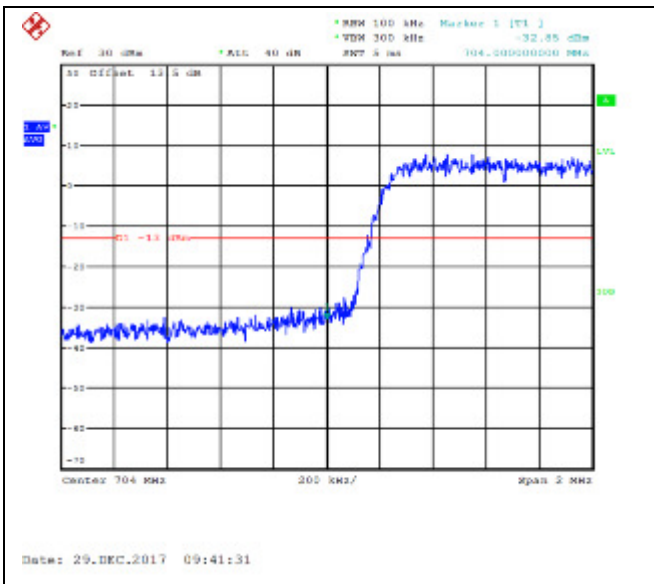

LTE FDD Band 5, Nominal Bandwidth: 5MHz

QPSK Low channel-1 RB offset 0

16QAM Low channel-1 RB offset 0

QPSK Low channel-1 RB offset 12

16QAM Low channel-1 RB offset 12

QPSK Low channel-1 RB offset 25

16QAM Low channel-1 RB offset 25

QPSK Low channel-12 RB offset 0

16QAM Low channel-12 RB offset 0

QPSK Low channel-12 RB offset 6

16QAM Low channel-12 RB offset 6

QPSK Low channel-12 RB offset 13

16QAM Low channel-12 RB offset 13

QPSK Low channel-25 RB offset 0

16QAM Low channel-25 RB offset 0

QPSK High channel-1 RB offset 0

16QAM High channel-1 RB offset 0

QPSK High channel-1 RB offset 12

16QAM High channel-1 RB offset 12

QPSK High channel-1 RB offset 24

16QAM High channel-1 RB offset 24