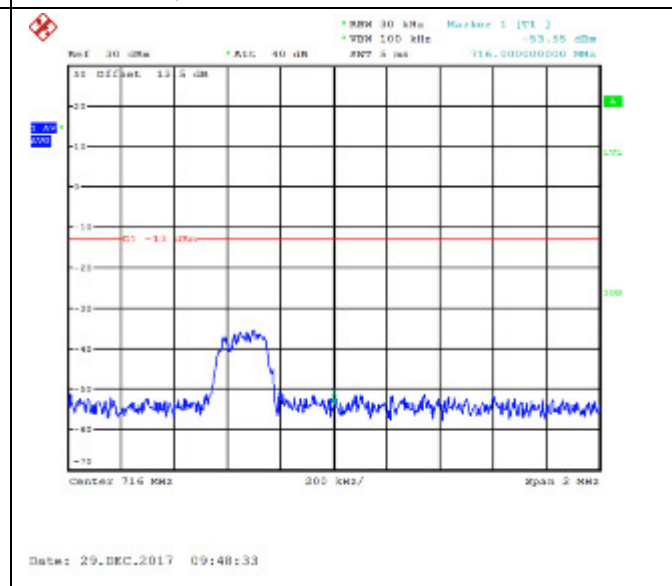

LTE FDD Band 5, Nominal Bandwidth: 5MHz

QPSK Low channel-1 RB offset 0

16QAM Low channel-1 RB offset 0

QPSK Low channel-1 RB offset 12

16QAM Low channel-1 RB offset 12

QPSK Low channel-1 RB offset 25

16QAM Low channel-1 RB offset 25

QPSK Low channel-12 RB offset 0

16QAM Low channel-12 RB offset 0

QPSK Low channel-12 RB offset 6

16QAM Low channel-12 RB offset 6

QPSK Low channel-12 RB offset 13

16QAM Low channel-12 RB offset 13

QPSK Low channel-25 RB offset 0

16QAM Low channel-25 RB offset 0

QPSK High channel-1 RB offset 0

16QAM High channel-1 RB offset 0

QPSK High channel-1 RB offset 12

16QAM High channel-1 RB offset 12

QPSK High channel-1 RB offset 24

16QAM High channel-1 RB offset 24