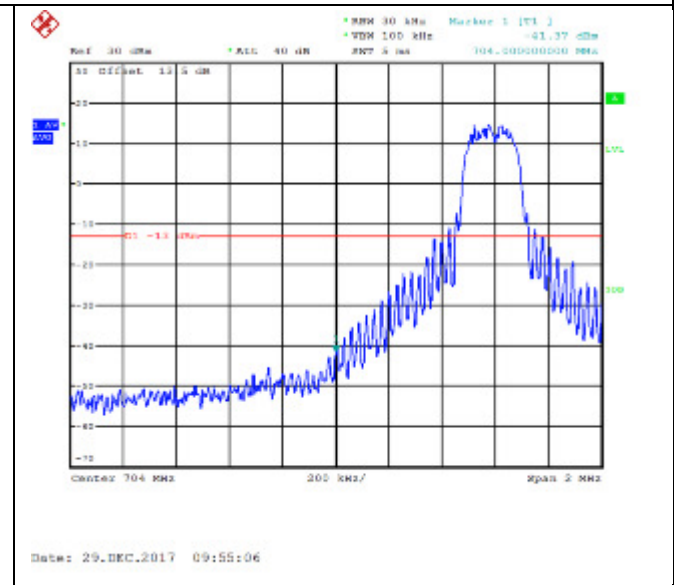

16QAM High channel-25 RB offset 0

LTE FDD Band 5, Nominal Bandwidth: 10MHz

QPSK Low channel-1 RB offset 0

16QAM Low channel-1 RB offset 0

QPSK Low channel-1 RB offset 24

16QAM Low channel-1 RB offset 24

QPSK Low channel-1 RB offset 49