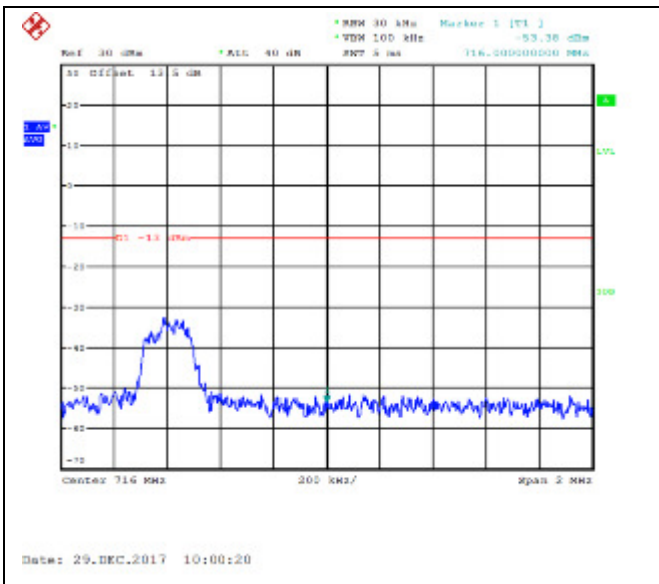

16QAM High channel-25 RB offset 0

LTE FDD Band 5, Nominal Bandwidth: 10MHz

QPSK Low channel-1 RB offset 0

16QAM Low channel-1 RB offset 0

QPSK Low channel-1 RB offset 24

16QAM Low channel-1 RB offset 24

QPSK Low channel-1 RB offset 49

16QAM Low channel-1 RB offset 49

QPSK Low channel-25 RB offset 0

16QAM Low channel-25 RB offset 0

QPSK Low channel-25 RB offset 12

16QAM Low channel-25 RB offset 12

QPSK Low channel-25 RB offset 25

16QAM Low channel-25 RB offset 25

QPSK Low channel-50 RB offset 0

16QAM Low channel-50 RB offset 0

QPSK High channel-1 RB offset 0

16QAM High channel-1 RB offset 0

QPSK High channel-1 RB offset 24

16QAM High channel-1 RB offset 24

QPSK High channel-1 RB offset 49