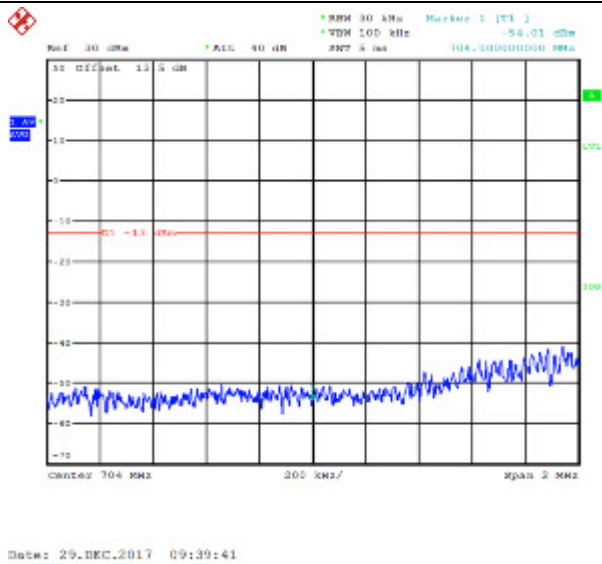

LTE FDD Band 5, Nominal Bandwidth: 5MHz

QPSK Low channel-1 RB offset 0

16QAM Low channel-1 RB offset 0

QPSK Low channel-1 RB offset 12

16QAM Low channel-1 RB offset 12

QPSK Low channel-1 RB offset 25

16QAM Low channel-1 RB offset 25