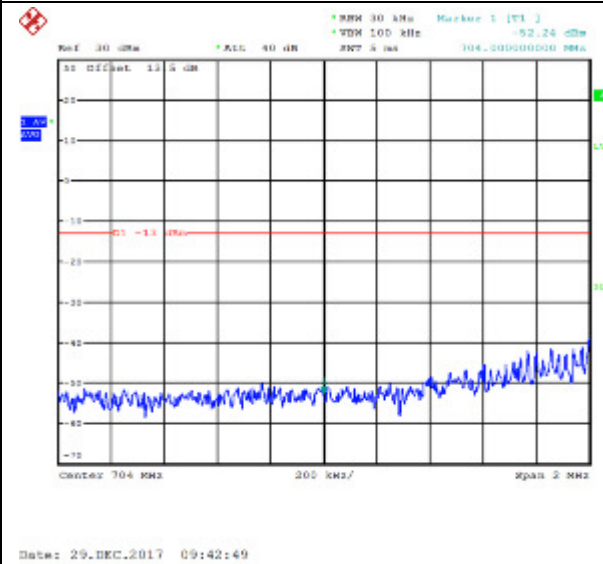

LTE FDD Band 5, Nominal Bandwidth: 5MHz

QPSK Low channel-1 RB offset 0

16QAM Low channel-1 RB offset 0

QPSK Low channel-1 RB offset 12

16QAM Low channel-1 RB offset 12

QPSK Low channel-1 RB offset 25

16QAM Low channel-1 RB offset 25