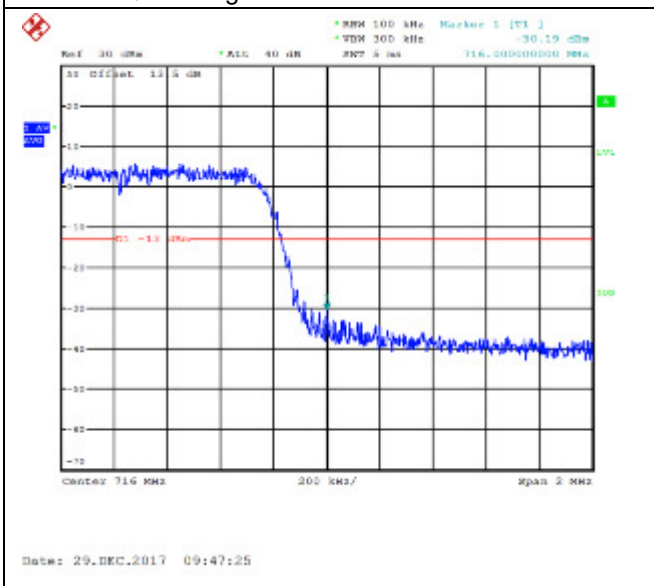

QPSK High channel-12 RB offset 0

16QAM High channel-12 RB offset 0

QPSK High channel-12 RB offset 6

16QAM High channel-12 RB offset 6

QPSK High channel-12 RB offset 13

16QAM High channel-12 RB offset 13

QPSK High channel-25 RB offset 0

16QAM High channel-25 RB offset 0

LTE FDD Band 5, Nominal Bandwidth: 10MHz

QPSK Low channel-1 RB offset 0

16QAM Low channel-1 RB offset 0

QPSK Low channel-1 RB offset 24

16QAM Low channel-1 RB offset 24

QPSK Low channel-1 RB offset 49