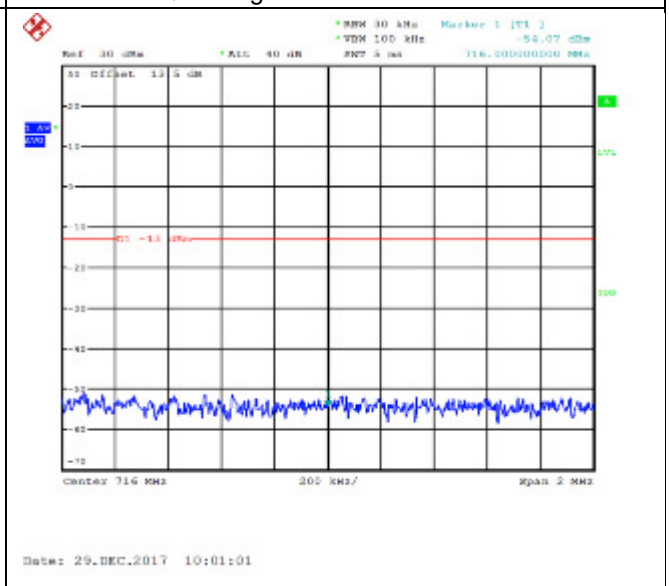

QPSK Low channel-50 RB offset 0

16QAM Low channel-50 RB offset 0

QPSK High channel-1 RB offset 0

16QAM High channel-1 RB offset 0

QPSK High channel-1 RB offset 24

16QAM High channel-1 RB offset 24

QPSK High channel-1 RB offset 49