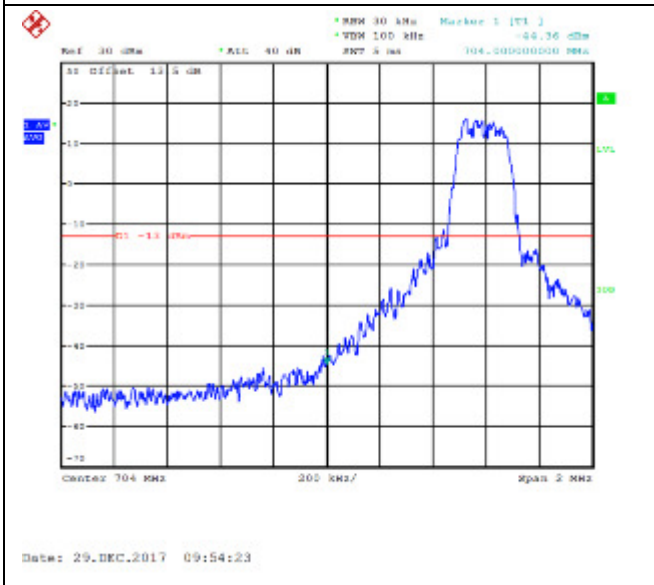

16QAM High channel-25 RB offset 0

LTE FDD Band 5, Nominal Bandwidth: 10MHz

QPSK Low channel-1 RB offset 0

16QAM Low channel-1 RB offset 0

QPSK Low channel-1 RB offset 24

16QAM Low channel-1 RB offset 24

QPSK Low channel-1 RB offset 49