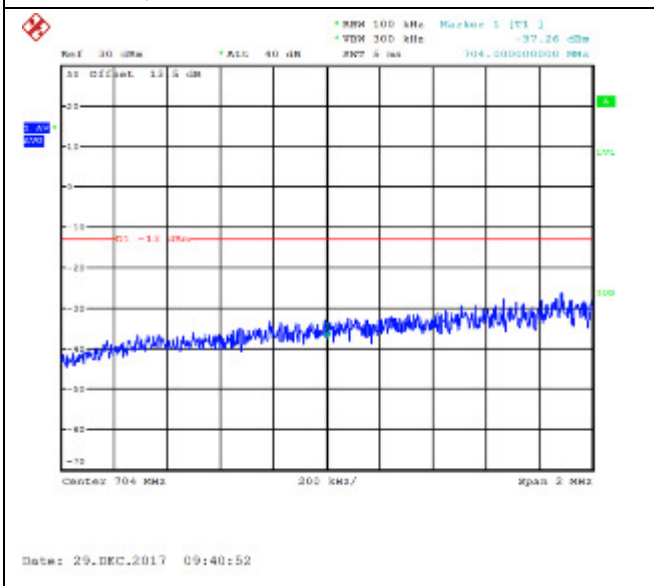

QPSK Low channel-12 RB offset 6