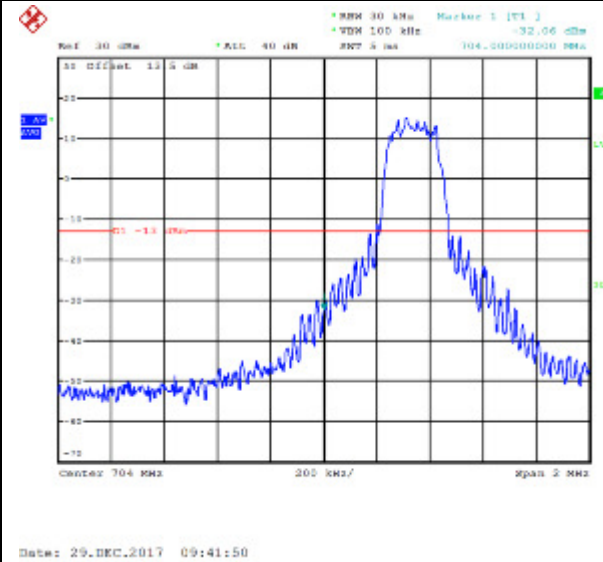

LTE FDD Band 5, Nominal Bandwidth: 5MHz

QPSK Low channel-1 RB offset 0

16QAM Low channel-1 RB offset 0

QPSK Low channel-1 RB offset 12

16QAM Low channel-1 RB offset 12

QPSK Low channel-1 RB offset 25

16QAM Low channel-1 RB offset 25