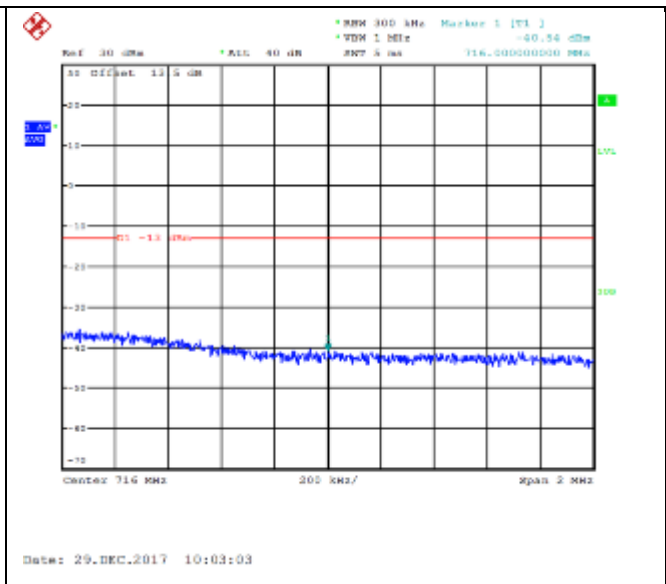

16QAM High channel-25 RB offset 0