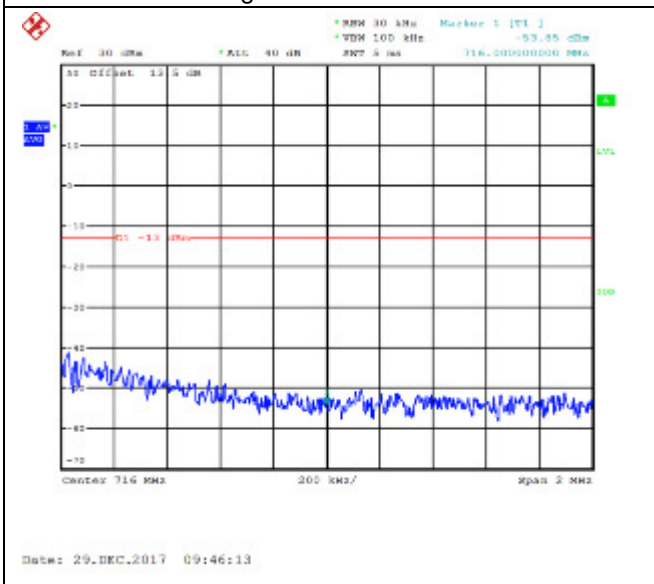

QPSK Low channel-12 RB offset 0

16QAM Low channel-12 RB offset 0

QPSK Low channel-12 RB offset 6

16QAM Low channel-12 RB offset 6

QPSK Low channel-12 RB offset 13

16QAM Low channel-12 RB offset 13

QPSK Low channel-25 RB offset 0

16QAM Low channel-25 RB offset 0

QPSK High channel-1 RB offset 0

16QAM High channel-1 RB offset 0

QPSK High channel-1 RB offset 12

16QAM High channel-1 RB offset 12

QPSK High channel-1 RB offset 24

16QAM High channel-1 RB offset 24