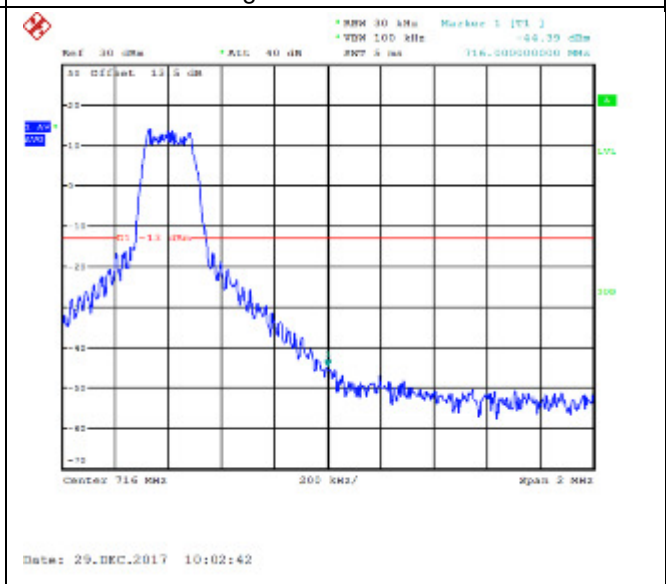

QPSK Low channel-50 RB offset 0

16QAM Low channel-50 RB offset 0

QPSK High channel-1 RB offset 0

16QAM High channel-1 RB offset 0

QPSK High channel-1 RB offset 24

16QAM High channel-1 RB offset 24

QPSK High channel-1 RB offset 49