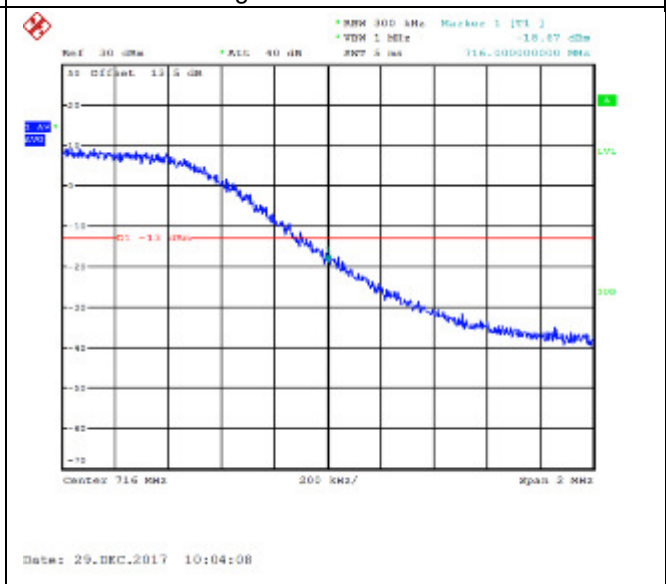

16QAM High channel-1 RB offset 49

QPSK High channel-25 RB offset 0

16QAM High channel-25 RB offset 0

QPSK High channel-25 RB offset 12

16QAM High channel-25 RB offset 12

QPSK High channel-25 RB offset 25

16QAM High channel-25 RB offset 25

QPSK High channel-50 RB offset 0

16QAM High channel-50 RB offset 0