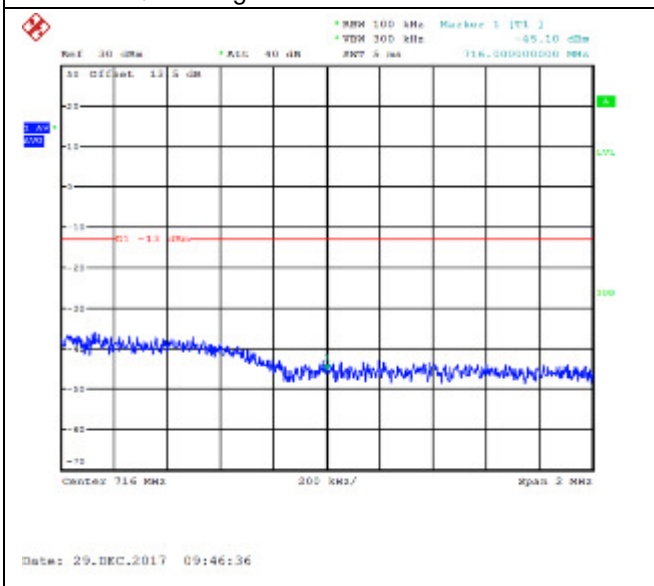

16QAM Low channel-25 RB offset 0

QPSK High channel-1 RB offset 0

16QAM High channel-1 RB offset 0

QPSK High channel-1 RB offset 12

16QAM High channel-1 RB offset 12

QPSK High channel-1 RB offset 24

16QAM High channel-1 RB offset 24

16QAM High channel-25 RB offset 0

LTE FDD Band 5, Nominal Bandwidth: 10MHz

QPSK Low channel-1 RB offset 0

16QAM Low channel-1 RB offset 0

QPSK Low channel-1 RB offset 24

16QAM Low channel-1 RB offset 24

QPSK Low channel-1 RB offset 49