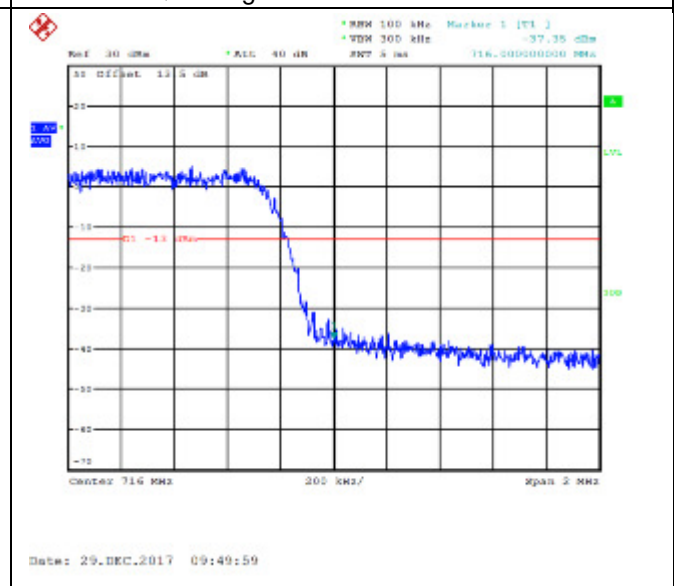

QPSK High channel-12 RB offset 0

16QAM High channel-12 RB offset 0

QPSK High channel-12 RB offset 6

16QAM High channel-12 RB offset 6

QPSK High channel-12 RB offset 13

16QAM High channel-12 RB offset 13

QPSK High channel-25 RB offset 0

16QAM High channel-25 RB offset 0

LTE FDD Band 5, Nominal Bandwidth: 10MHz

QPSK Low channel-1 RB offset 0

16QAM Low channel-1 RB offset 0

QPSK Low channel-1 RB offset 24

16QAM Low channel-1 RB offset 24

QPSK Low channel-1 RB offset 49