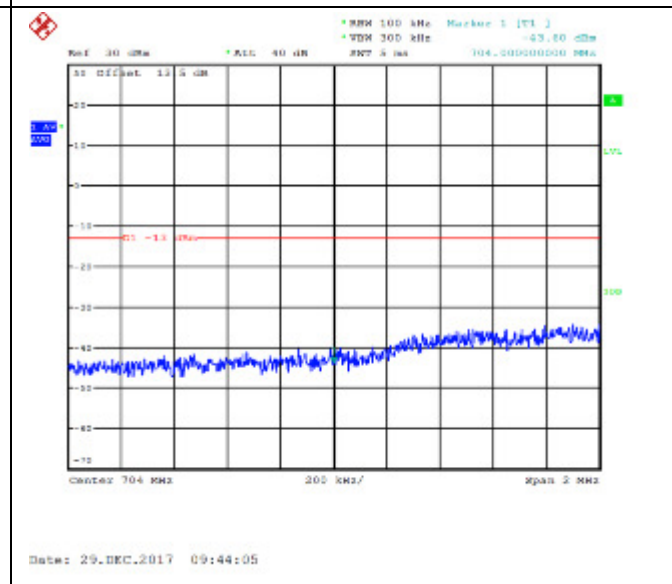

LTE FDD Band 5, Nominal Bandwidth: 5MHz

QPSK Low channel-1 RB offset 0

16QAM Low channel-1 RB offset 0

QPSK Low channel-1 RB offset 12

16QAM Low channel-1 RB offset 12

QPSK Low channel-1 RB offset 25

16QAM Low channel-1 RB offset 25

QPSK Low channel-12 RB offset 0

16QAM Low channel-12 RB offset 0

QPSK Low channel-12 RB offset 6

16QAM Low channel-12 RB offset 6

QPSK Low channel-12 RB offset 13

16QAM Low channel-12 RB offset 13

QPSK Low channel-25 RB offset 0

16QAM Low channel-25 RB offset 0

QPSK High channel-1 RB offset 0

16QAM High channel-1 RB offset 0

QPSK High channel-1 RB offset 12

16QAM High channel-1 RB offset 12

QPSK High channel-1 RB offset 24

16QAM High channel-1 RB offset 24