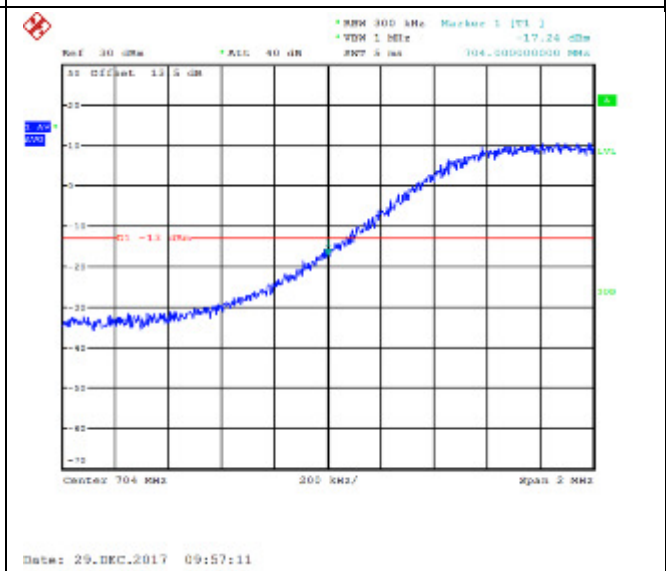

16QAM Low channel-25 RB offset 0