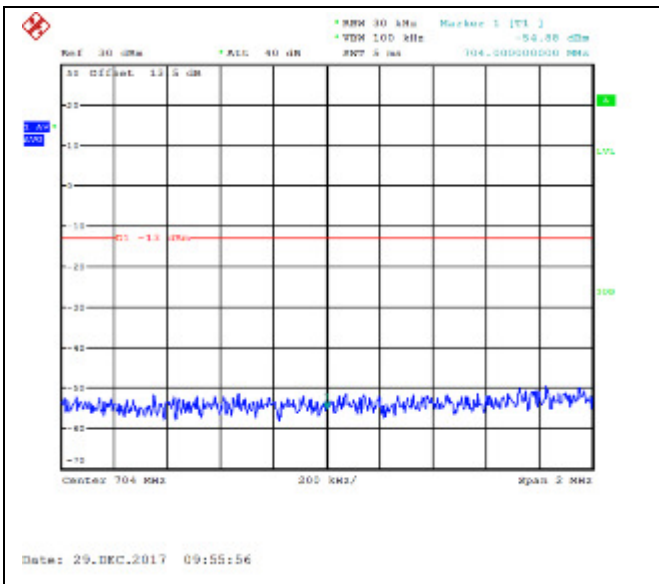

16QAM High channel-25 RB offset 0

LTE FDD Band 5, Nominal Bandwidth: 10MHz

QPSK Low channel-1 RB offset 0

16QAM Low channel-1 RB offset 0

QPSK Low channel-1 RB offset 24

16QAM Low channel-1 RB offset 24

QPSK Low channel-1 RB offset 49