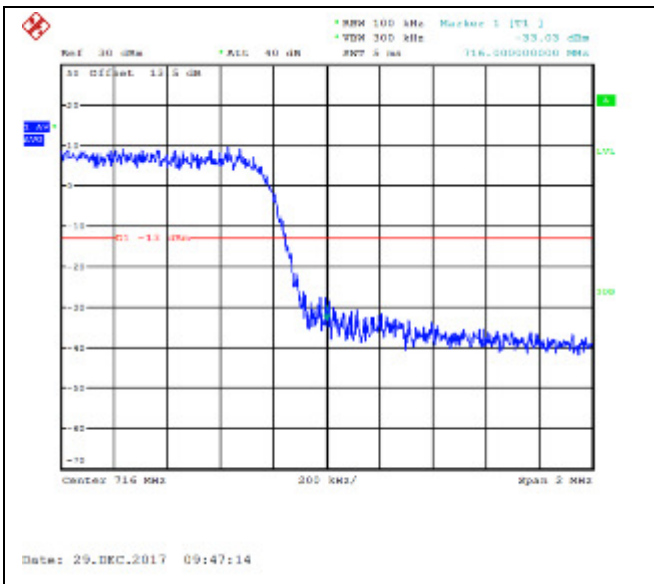

QPSK High channel-12 RB offset 13