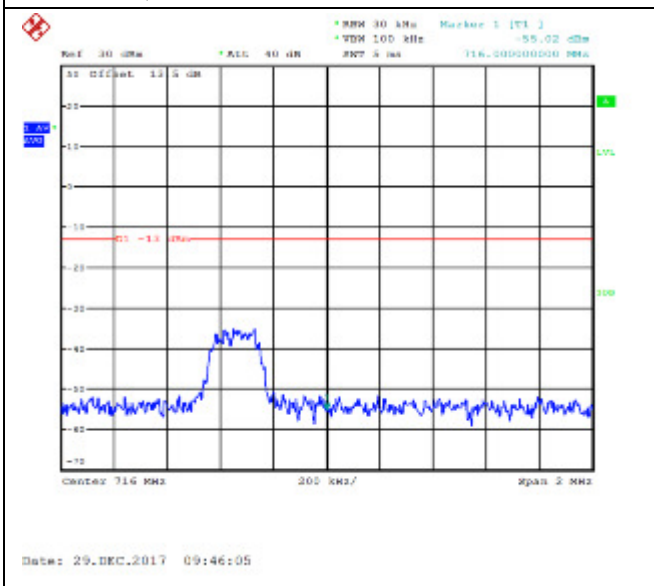

LTE FDD Band 5, Nominal Bandwidth: 5MHz

QPSK Low channel-1 RB offset 0

16QAM Low channel-1 RB offset 0

QPSK Low channel-1 RB offset 12

16QAM Low channel-1 RB offset 12

QPSK Low channel-1 RB offset 25

16QAM Low channel-1 RB offset 25

QPSK Low channel-12 RB offset 0

16QAM Low channel-12 RB offset 0

QPSK Low channel-12 RB offset 6

16QAM Low channel-12 RB offset 6

QPSK Low channel-12 RB offset 13

16QAM Low channel-12 RB offset 13

QPSK Low channel-25 RB offset 0

16QAM Low channel-25 RB offset 0

QPSK High channel-1 RB offset 0

16QAM High channel-1 RB offset 0

QPSK High channel-1 RB offset 12

16QAM High channel-1 RB offset 12

QPSK High channel-1 RB offset 24

16QAM High channel-1 RB offset 24