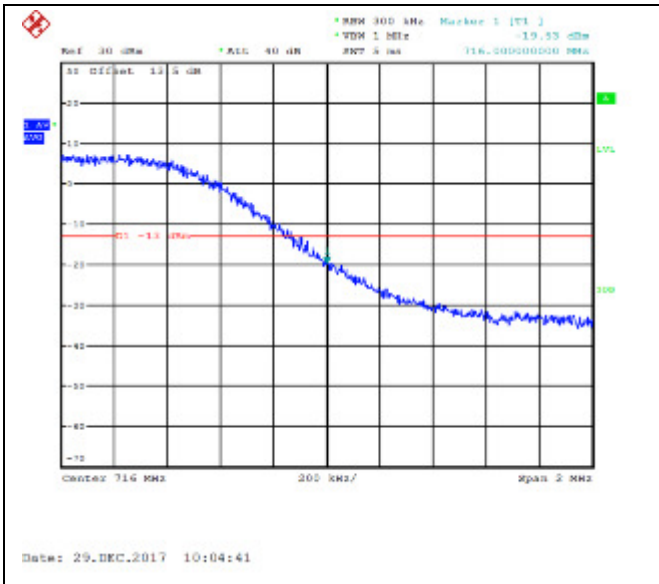

16QAM High channel-1 RB offset 49

QPSK High channel-25 RB offset 0

16QAM High channel-25 RB offset 0

QPSK High channel-25 RB offset 12

16QAM High channel-25 RB offset 12

QPSK High channel-25 RB offset 25

16QAM High channel-25 RB offset 25

QPSK High channel-50 RB offset 0

16QAM High channel-50 RB offset 0