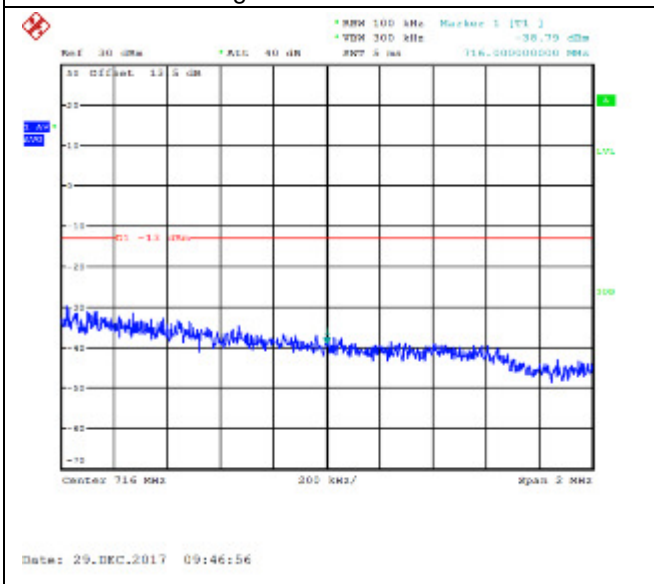

QPSK High channel-12 RB offset 6