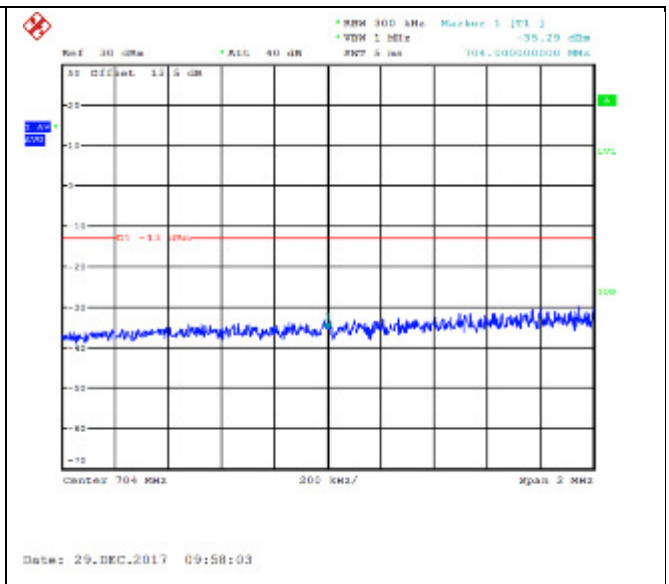

16QAM High channel-25 RB offset 0

LTE FDD Band 5, Nominal Bandwidth: 10MHz

QPSK Low channel-1 RB offset 0

16QAM Low channel-1 RB offset 0

QPSK Low channel-1 RB offset 24

16QAM Low channel-1 RB offset 24

QPSK Low channel-1 RB offset 49

16QAM Low channel-1 RB offset 49

QPSK Low channel-25 RB offset 0

16QAM Low channel-25 RB offset 0

QPSK Low channel-25 RB offset 12

16QAM Low channel-25 RB offset 12

QPSK Low channel-25 RB offset 25

16QAM Low channel-25 RB offset 25