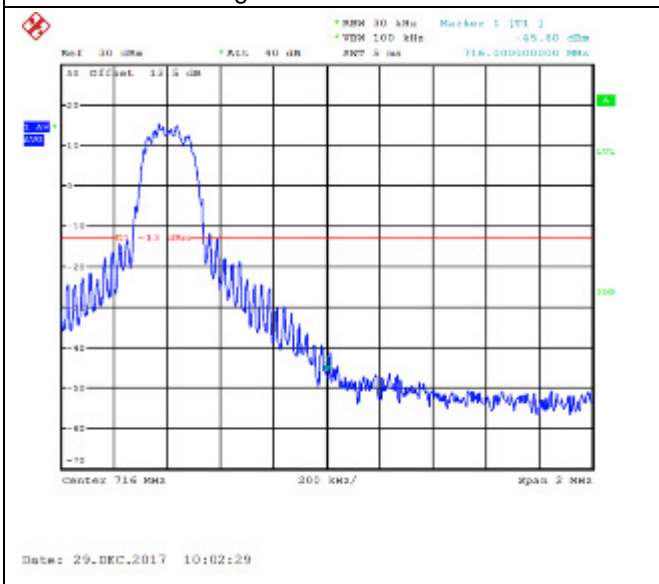

QPSK Low channel-50 RB offset 0

16QAM Low channel-50 RB offset 0

QPSK High channel-1 RB offset 0

16QAM High channel-1 RB offset 0

QPSK High channel-1 RB offset 24

16QAM High channel-1 RB offset 24

QPSK High channel-1 RB offset 49