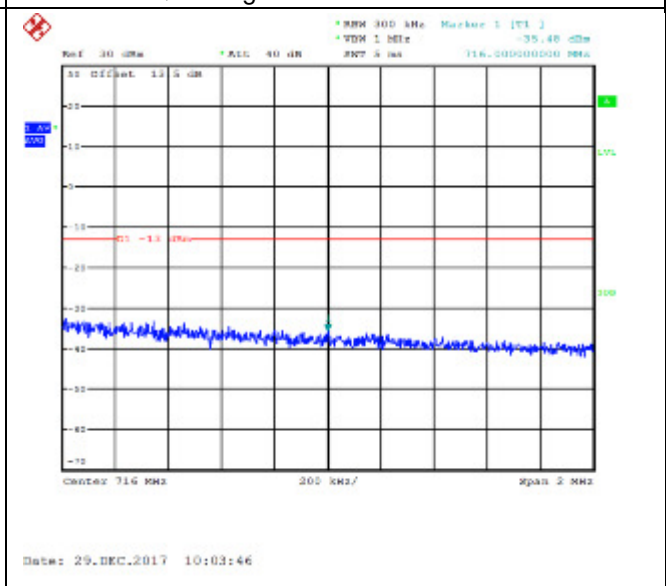

16QAM High channel-1 RB offset 49

QPSK High channel-25 RB offset 0

16QAM High channel-25 RB offset 0

QPSK High channel-25 RB offset 12

16QAM High channel-25 RB offset 12

QPSK High channel-25 RB offset 25

16QAM High channel-25 RB offset 25

QPSK High channel-50 RB offset 0

16QAM High channel-50 RB offset 0