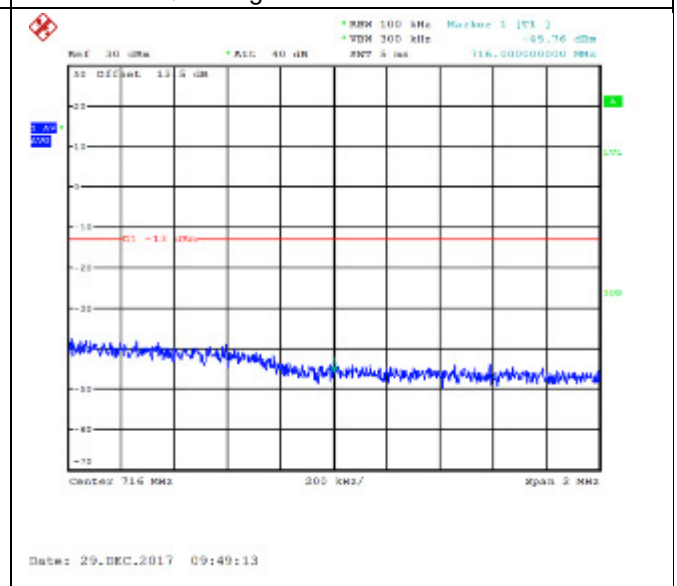

16QAM High channel-12 RB offset 0