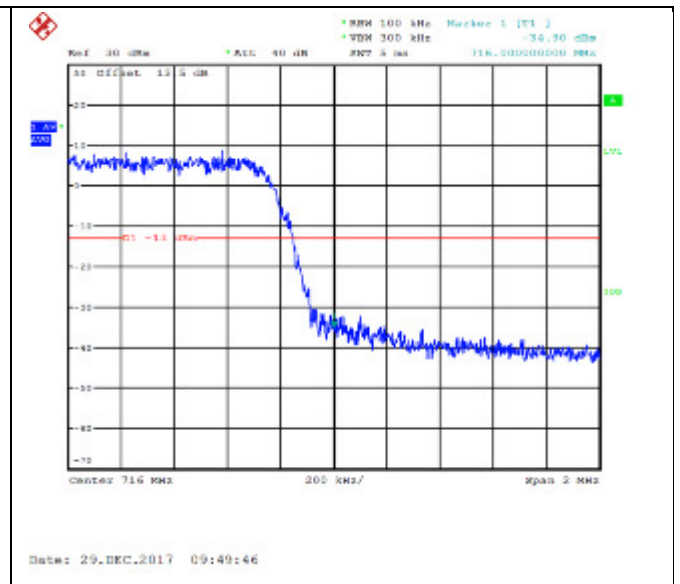

QPSK High channel-12 RB offset 0

16QAM High channel-12 RB offset 0

QPSK High channel-12 RB offset 6

16QAM High channel-12 RB offset 6

QPSK High channel-12 RB offset 13

16QAM High channel-12 RB offset 13

QPSK High channel-25 RB offset 0

16QAM High channel-25 RB offset 0

LTE FDD Band 5, Nominal Bandwidth: 10MHz

QPSK Low channel-1 RB offset 0

16QAM Low channel-1 RB offset 0

QPSK Low channel-1 RB offset 24

16QAM Low channel-1 RB offset 24

QPSK Low channel-1 RB offset 49