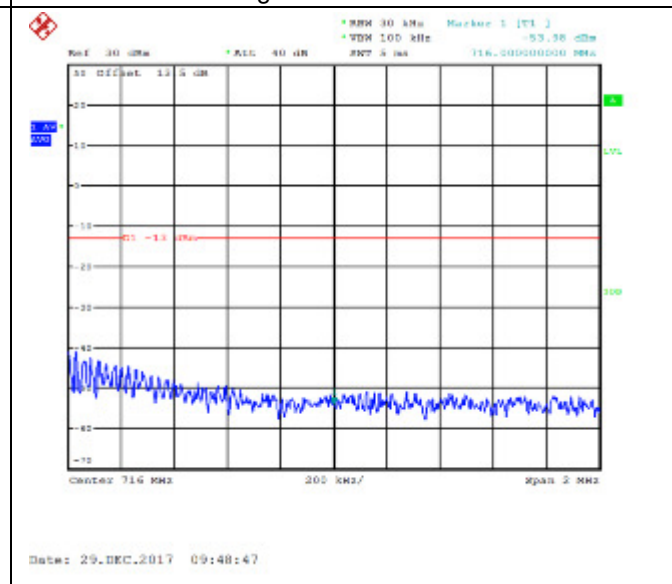

16QAM Low channel-25 RB offset 0

QPSK High channel-1 RB offset 0

16QAM High channel-1 RB offset 0

QPSK High channel-1 RB offset 12

16QAM High channel-1 RB offset 12

QPSK High channel-1 RB offset 24

16QAM High channel-1 RB offset 24

16QAM High channel-25 RB offset 0

LTE FDD Band 5, Nominal Bandwidth: 10MHz

QPSK Low channel-1 RB offset 0

16QAM Low channel-1 RB offset 0

QPSK Low channel-1 RB offset 24

16QAM Low channel-1 RB offset 24

QPSK Low channel-1 RB offset 49