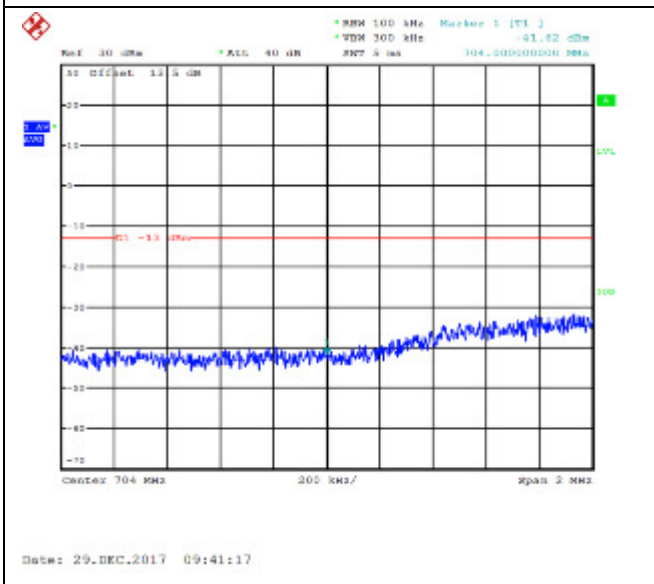

QPSK Low channel-12 RB offset 0

16QAM Low channel-12 RB offset 0

QPSK Low channel-12 RB offset 6

16QAM Low channel-12 RB offset 6

QPSK Low channel-12 RB offset 13

16QAM Low channel-12 RB offset 13

QPSK Low channel-25 RB offset 0

16QAM Low channel-25 RB offset 0

QPSK High channel-1 RB offset 0

16QAM High channel-1 RB offset 0

QPSK High channel-1 RB offset 12

16QAM High channel-1 RB offset 12

QPSK High channel-1 RB offset 24

16QAM High channel-1 RB offset 24