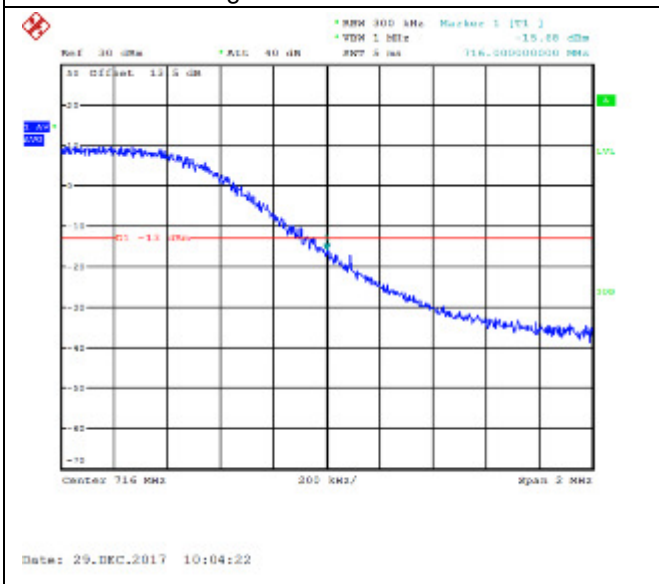

16QAM High channel-1 RB offset 49

QPSK High channel-25 RB offset 0

16QAM High channel-25 RB offset 0

QPSK High channel-25 RB offset 12

16QAM High channel-25 RB offset 12

QPSK High channel-25 RB offset 25

16QAM High channel-25 RB offset 25

QPSK High channel-50 RB offset 0

16QAM High channel-50 RB offset 0