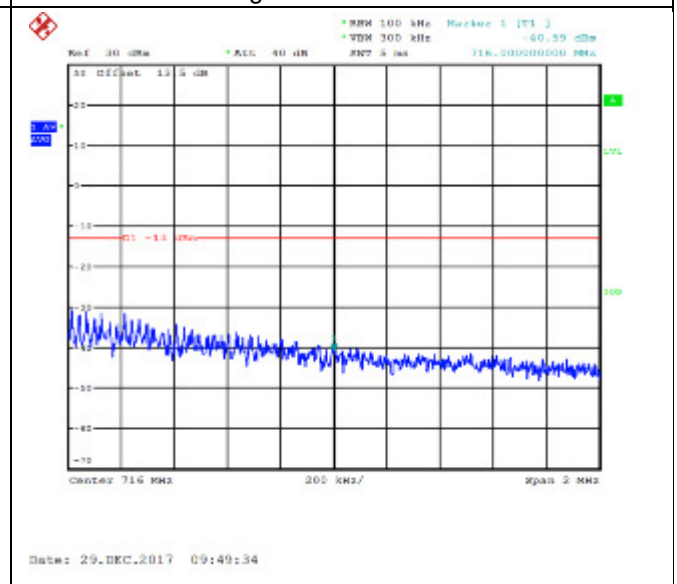

16QAM High channel-12 RB offset 6