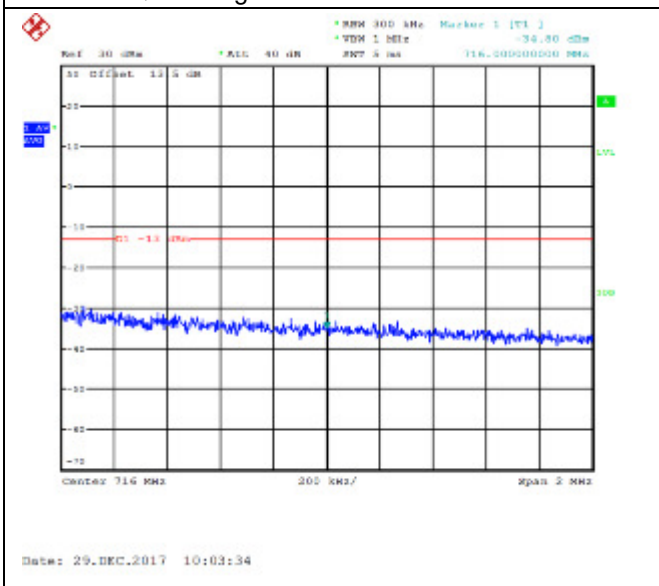

QPSK High channel-25 RB offset 12