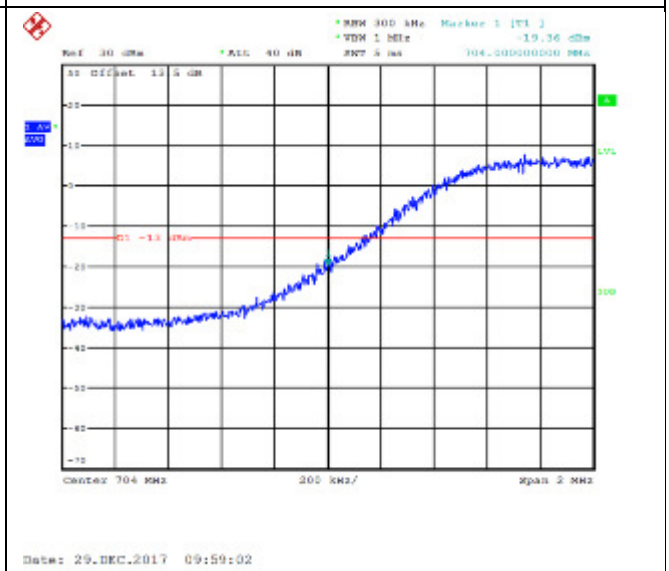

16QAM Low channel-50 RB offset 0