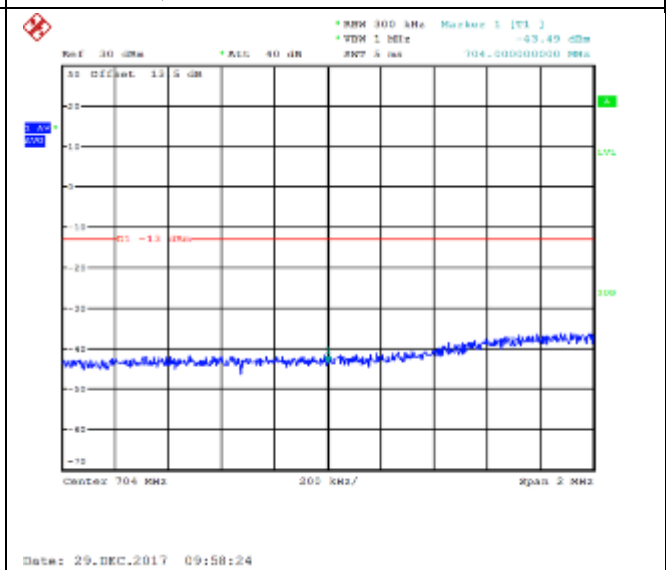

16QAM High channel-25 RB offset 0

LTE FDD Band 5, Nominal Bandwidth: 10MHz

QPSK Low channel-1 RB offset 0

16QAM Low channel-1 RB offset 0

QPSK Low channel-1 RB offset 24

16QAM Low channel-1 RB offset 24

QPSK Low channel-1 RB offset 49

16QAM Low channel-1 RB offset 49

QPSK Low channel-25 RB offset 0

16QAM Low channel-25 RB offset 0

QPSK Low channel-25 RB offset 12

16QAM Low channel-25 RB offset 12

QPSK Low channel-25 RB offset 25

16QAM Low channel-25 RB offset 25

QPSK Low channel-50 RB offset 0

16QAM Low channel-50 RB offset 0

QPSK High channel-1 RB offset 0

16QAM High channel-1 RB offset 0

QPSK High channel-1 RB offset 24

16QAM High channel-1 RB offset 24

QPSK High channel-1 RB offset 49