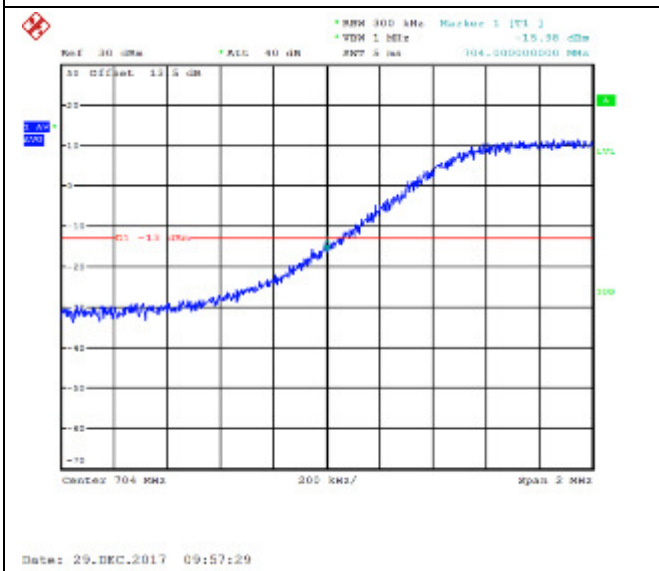

QPSK Low channel-25 RB offset 0