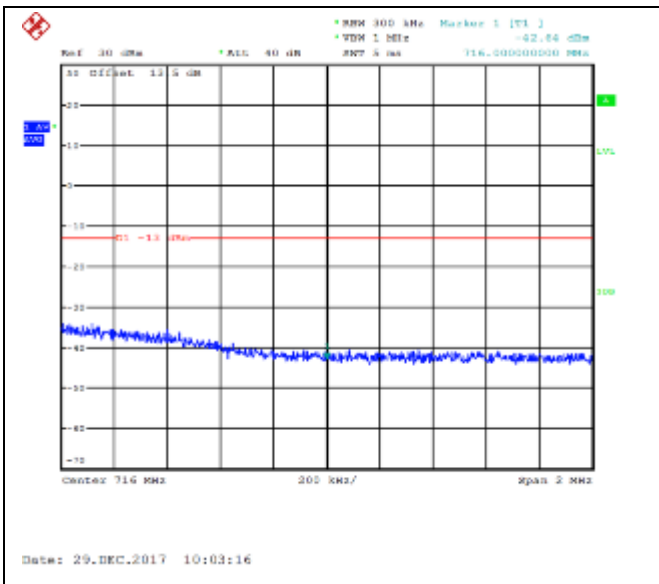

QPSK High channel-25 RB offset 0