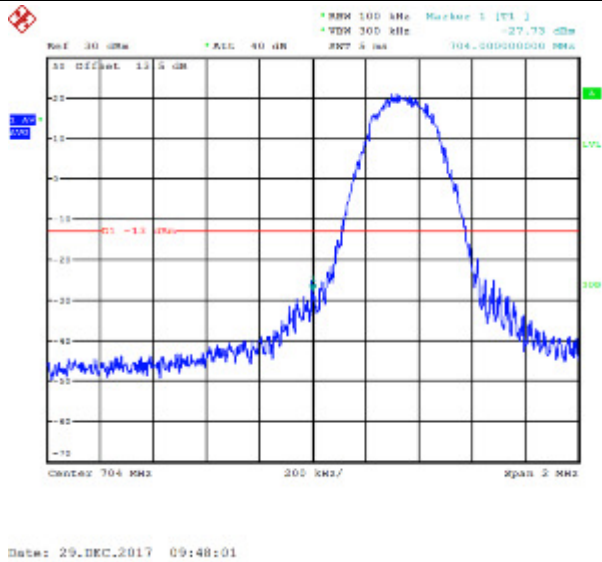

LTE FDD Band 5, Nominal Bandwidth: 5MHz

QPSK Low channel-1 RB offset 0

16QAM Low channel-1 RB offset 0

QPSK Low channel-1 RB offset 12

16QAM Low channel-1 RB offset 12

QPSK Low channel-1 RB offset 25

16QAM Low channel-1 RB offset 25