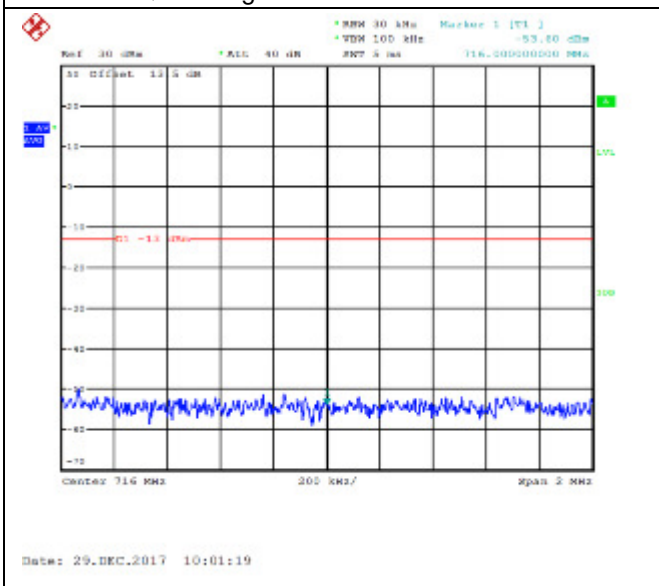

QPSK Low channel-50 RB offset 0

16QAM Low channel-50 RB offset 0

QPSK High channel-1 RB offset 0

16QAM High channel-1 RB offset 0

QPSK High channel-1 RB offset 24

16QAM High channel-1 RB offset 24

QPSK High channel-1 RB offset 49