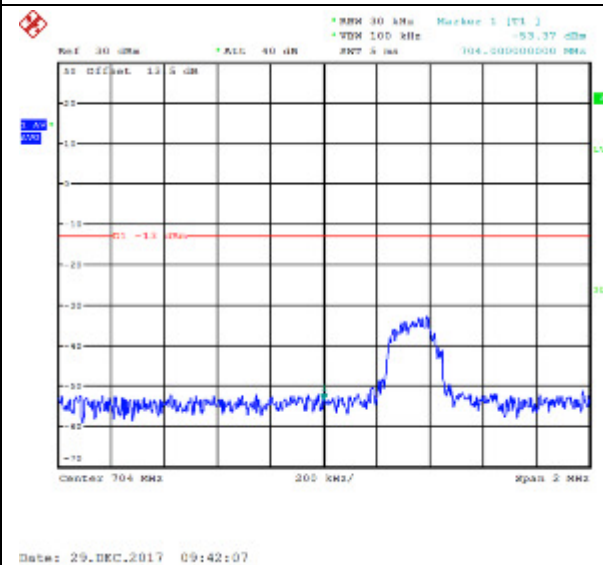

LTE FDD Band 5, Nominal Bandwidth: 5MHz

QPSK Low channel-1 RB offset 0

16QAM Low channel-1 RB offset 0

QPSK Low channel-1 RB offset 12

16QAM Low channel-1 RB offset 12

QPSK Low channel-1 RB offset 25

16QAM Low channel-1 RB offset 25

QPSK Low channel-12 RB offset 0

16QAM Low channel-12 RB offset 0

QPSK Low channel-12 RB offset 6

16QAM Low channel-12 RB offset 6

QPSK Low channel-12 RB offset 13

16QAM Low channel-12 RB offset 13

QPSK Low channel-25 RB offset 0

16QAM Low channel-25 RB offset 0

QPSK High channel-1 RB offset 0

16QAM High channel-1 RB offset 0

QPSK High channel-1 RB offset 12

16QAM High channel-1 RB offset 12

QPSK High channel-1 RB offset 24

16QAM High channel-1 RB offset 24