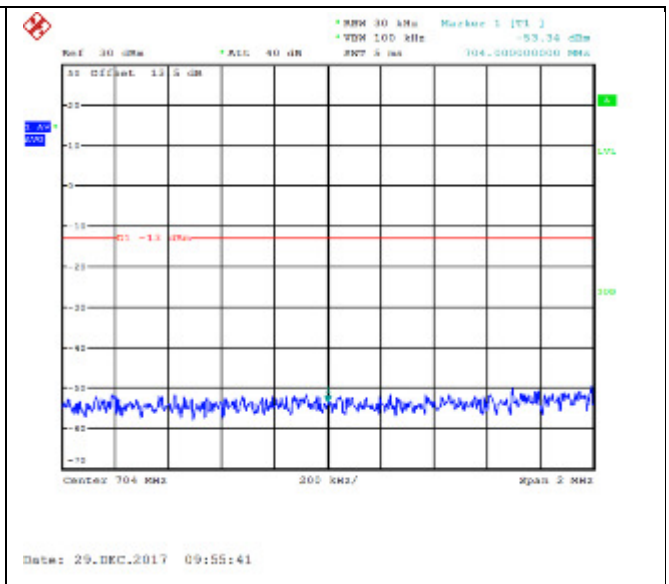

16QAM High channel-25 RB offset 0

LTE FDD Band 5, Nominal Bandwidth: 10MHz

QPSK Low channel-1 RB offset 0

16QAM Low channel-1 RB offset 0

QPSK Low channel-1 RB offset 24

16QAM Low channel-1 RB offset 24

QPSK Low channel-1 RB offset 49