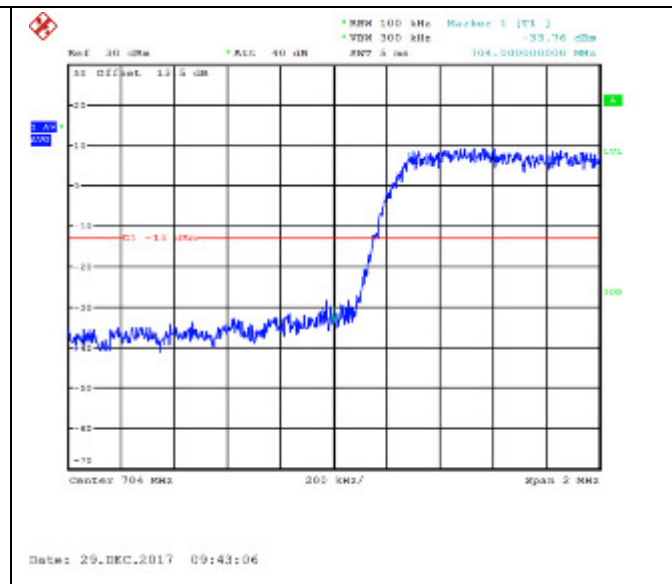

LTE FDD Band 5, Nominal Bandwidth: 5MHz

QPSK Low channel-1 RB offset 0

16QAM Low channel-1 RB offset 0

QPSK Low channel-1 RB offset 12

16QAM Low channel-1 RB offset 12

QPSK Low channel-1 RB offset 25

16QAM Low channel-1 RB offset 25

QPSK Low channel-12 RB offset 0

16QAM Low channel-12 RB offset 0

QPSK Low channel-12 RB offset 6

16QAM Low channel-12 RB offset 6

QPSK Low channel-12 RB offset 13

16QAM Low channel-12 RB offset 13

QPSK Low channel-25 RB offset 0

16QAM Low channel-25 RB offset 0

QPSK High channel-1 RB offset 0

16QAM High channel-1 RB offset 0

QPSK High channel-1 RB offset 12

16QAM High channel-1 RB offset 12

QPSK High channel-1 RB offset 24

16QAM High channel-1 RB offset 24