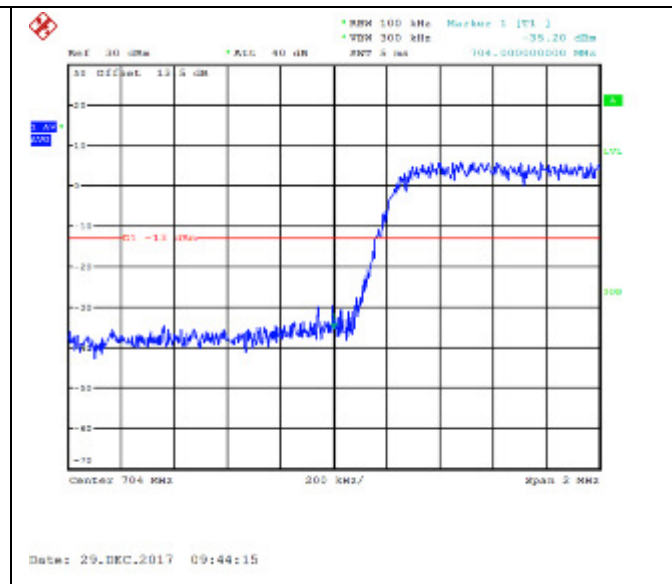

LTE FDD Band 5, Nominal Bandwidth: 5MHz

QPSK Low channel-1 RB offset 0

16QAM Low channel-1 RB offset 0

QPSK Low channel-1 RB offset 12

16QAM Low channel-1 RB offset 12

QPSK Low channel-1 RB offset 25

16QAM Low channel-1 RB offset 25

QPSK Low channel-12 RB offset 0

16QAM Low channel-12 RB offset 0

QPSK Low channel-12 RB offset 6

16QAM Low channel-12 RB offset 6

QPSK Low channel-12 RB offset 13

16QAM Low channel-12 RB offset 13

QPSK Low channel-25 RB offset 0

16QAM Low channel-25 RB offset 0

QPSK High channel-1 RB offset 0

16QAM High channel-1 RB offset 0

QPSK High channel-1 RB offset 12

16QAM High channel-1 RB offset 12

QPSK High channel-1 RB offset 24

16QAM High channel-1 RB offset 24