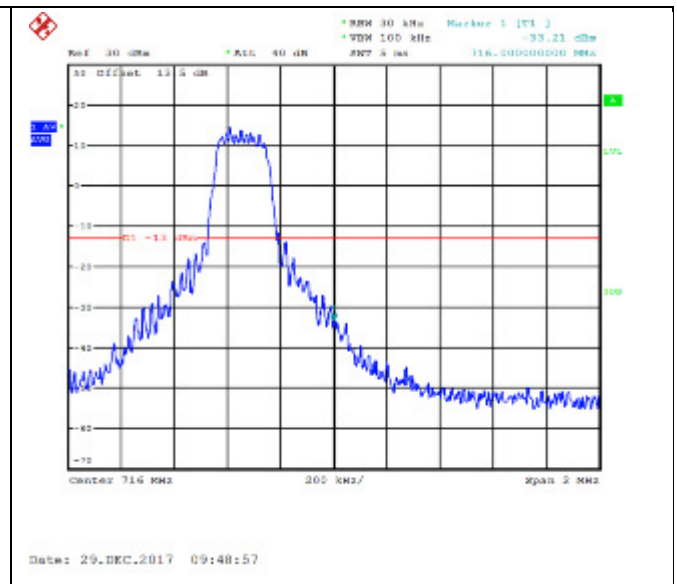

16QAM Low channel-25 RB offset 0

QPSK High channel-1 RB offset 0

16QAM High channel-1 RB offset 0

QPSK High channel-1 RB offset 12

16QAM High channel-1 RB offset 12

QPSK High channel-1 RB offset 24

16QAM High channel-1 RB offset 24