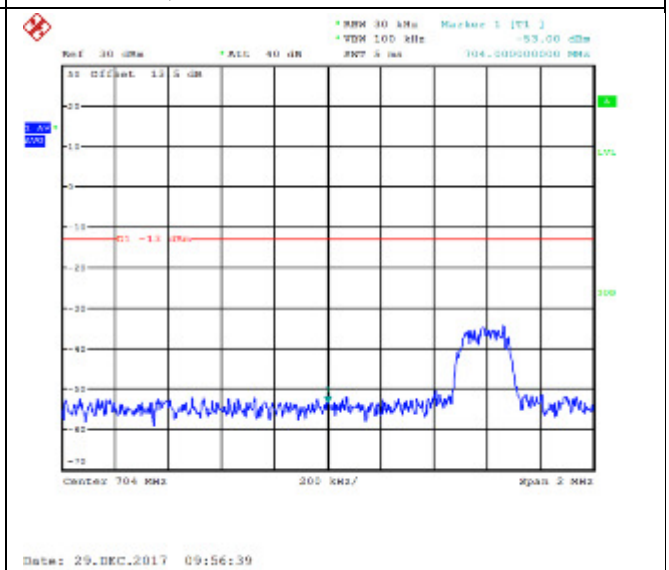

16QAM High channel-25 RB offset 0

LTE FDD Band 5, Nominal Bandwidth: 10MHz

QPSK Low channel-1 RB offset 0

16QAM Low channel-1 RB offset 0

QPSK Low channel-1 RB offset 24

16QAM Low channel-1 RB offset 24

QPSK Low channel-1 RB offset 49