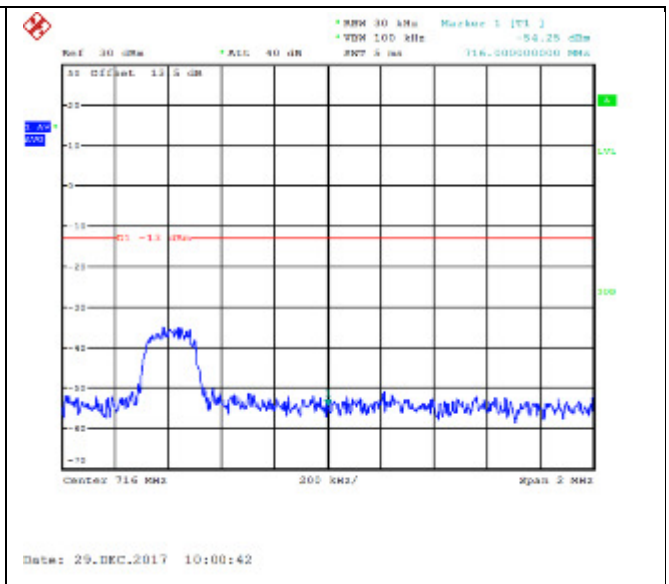

16QAM High channel-1 RB offset 0