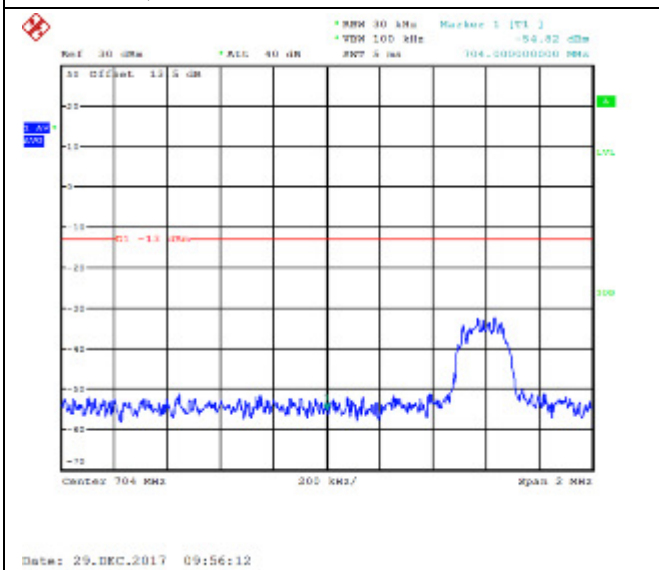

16QAM High channel-25 RB offset 0

LTE FDD Band 5, Nominal Bandwidth: 10MHz

QPSK Low channel-1 RB offset 0

16QAM Low channel-1 RB offset 0

QPSK Low channel-1 RB offset 24

16QAM Low channel-1 RB offset 24

QPSK Low channel-1 RB offset 49