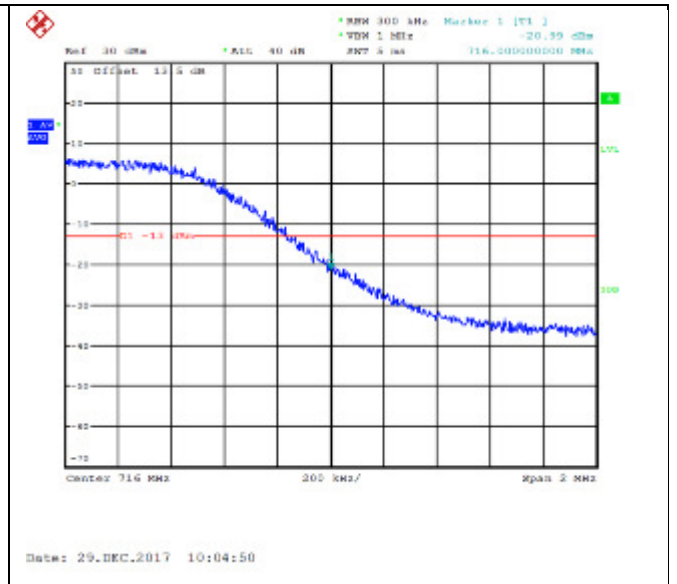

16QAM High channel-1 RB offset 49

QPSK High channel-25 RB offset 0

16QAM High channel-25 RB offset 0

QPSK High channel-25 RB offset 12

16QAM High channel-25 RB offset 12

QPSK High channel-25 RB offset 25

16QAM High channel-25 RB offset 25

QPSK High channel-50 RB offset 0

16QAM High channel-50 RB offset 0