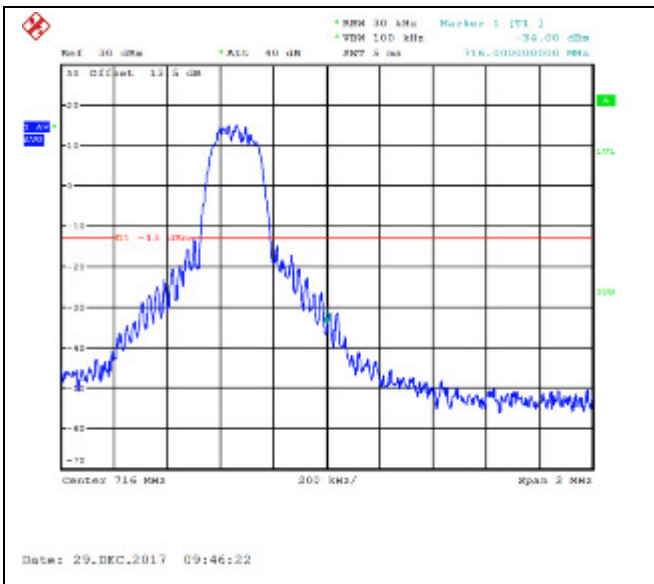

16QAM Low channel-25 RB offset 0

QPSK High channel-1 RB offset 0

16QAM High channel-1 RB offset 0

QPSK High channel-1 RB offset 12

16QAM High channel-1 RB offset 12

QPSK High channel-1 RB offset 24

16QAM High channel-1 RB offset 24

16QAM High channel-25 RB offset 0

LTE FDD Band 5, Nominal Bandwidth: 10MHz

QPSK Low channel-1 RB offset 0

16QAM Low channel-1 RB offset 0

QPSK Low channel-1 RB offset 24

16QAM Low channel-1 RB offset 24

QPSK Low channel-1 RB offset 49