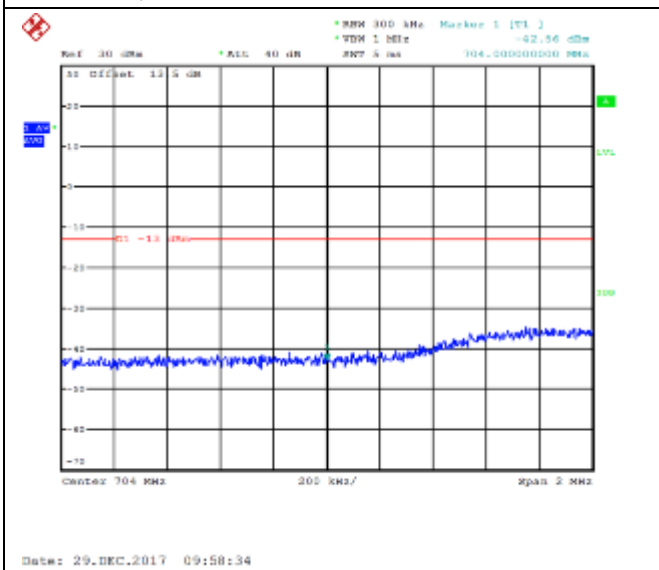

16QAM High channel-25 RB offset 0

LTE FDD Band 5, Nominal Bandwidth: 10MHz

QPSK Low channel-1 RB offset 0

16QAM Low channel-1 RB offset 0

QPSK Low channel-1 RB offset 24

16QAM Low channel-1 RB offset 24

QPSK Low channel-1 RB offset 49

16QAM Low channel-1 RB offset 49

QPSK Low channel-25 RB offset 0

16QAM Low channel-25 RB offset 0

QPSK Low channel-25 RB offset 12

16QAM Low channel-25 RB offset 12

QPSK Low channel-25 RB offset 25

16QAM Low channel-25 RB offset 25

QPSK Low channel-50 RB offset 0

16QAM Low channel-50 RB offset 0

QPSK High channel-1 RB offset 0

16QAM High channel-1 RB offset 0

QPSK High channel-1 RB offset 24

16QAM High channel-1 RB offset 24

QPSK High channel-1 RB offset 49