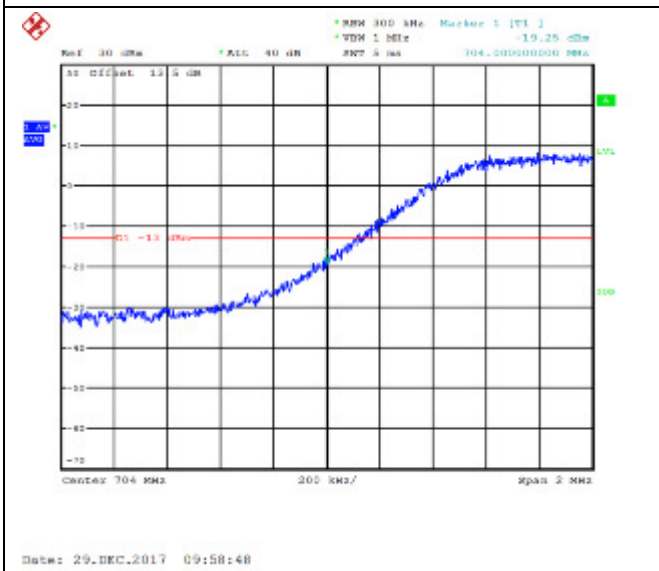

16QAM High channel-25 RB offset 0

LTE FDD Band 5, Nominal Bandwidth: 10MHz

QPSK Low channel-1 RB offset 0

16QAM Low channel-1 RB offset 0

QPSK Low channel-1 RB offset 24

16QAM Low channel-1 RB offset 24

QPSK Low channel-1 RB offset 49

16QAM Low channel-1 RB offset 49

QPSK Low channel-25 RB offset 0

16QAM Low channel-25 RB offset 0

QPSK Low channel-25 RB offset 12

16QAM Low channel-25 RB offset 12

QPSK Low channel-25 RB offset 25

16QAM Low channel-25 RB offset 25