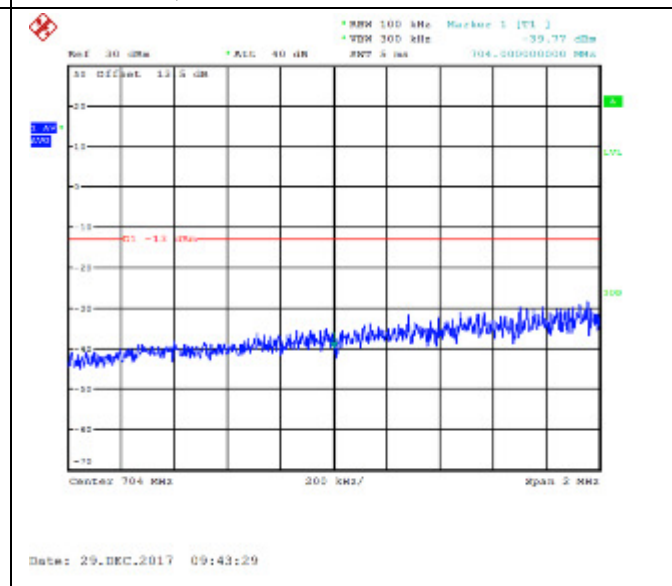

16QAM Low channel-12 RB offset 6