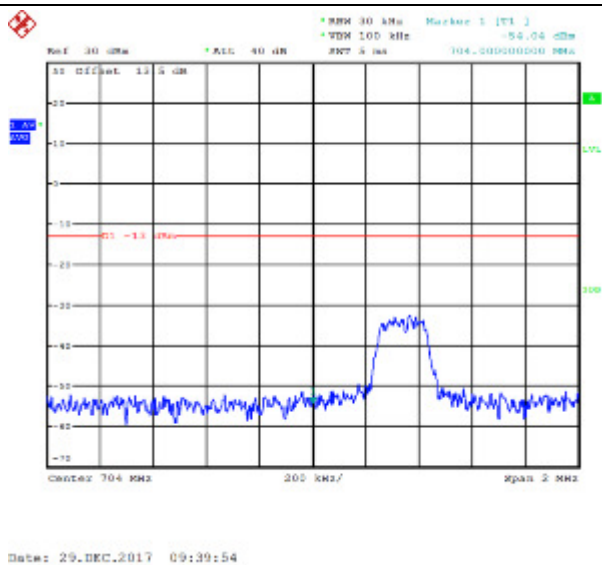

LTE FDD Band 5, Nominal Bandwidth: 5MHz

QPSK Low channel-1 RB offset 0

16QAM Low channel-1 RB offset 0

QPSK Low channel-1 RB offset 12

16QAM Low channel-1 RB offset 12

QPSK Low channel-1 RB offset 25

16QAM Low channel-1 RB offset 25

QPSK Low channel-12 RB offset 0

16QAM Low channel-12 RB offset 0

QPSK Low channel-12 RB offset 6

16QAM Low channel-12 RB offset 6

QPSK Low channel-12 RB offset 13

16QAM Low channel-12 RB offset 13

QPSK Low channel-25 RB offset 0

16QAM Low channel-25 RB offset 0

QPSK High channel-1 RB offset 0

16QAM High channel-1 RB offset 0

QPSK High channel-1 RB offset 12

16QAM High channel-1 RB offset 12

QPSK High channel-1 RB offset 24

16QAM High channel-1 RB offset 24