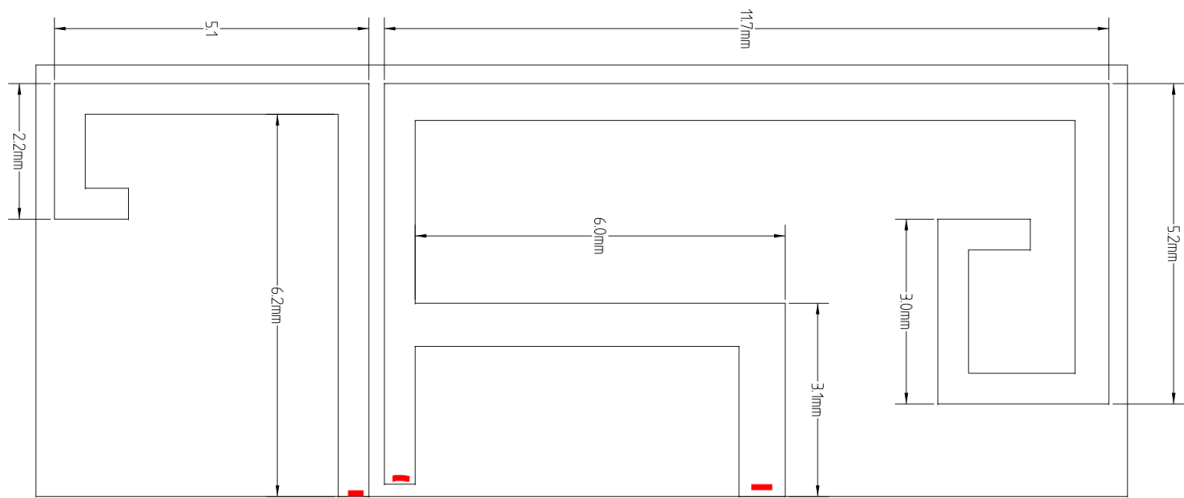

Antenna Specification

1) BLE+WIFI:

Antenna Type: On-board Antenna

Peak Antenna Gain:

Frequency	Efficiency	Gain. dB
2412	0.47	1.01
2417	0.48	1.04
2422	0.48	1.16
2427	0.48	1.14
2432	0.48	1.22
2437	0.49	1.25
2442	0.49	1.29
2447	0.49	1.28
2452	0.50	1.47
2457	0.50	1.58
2462	0.50	1.64
2467	0.50	1.75
2472	0.50	1.85
2484	0.48	1.53
5180	0.48	1.52
5200	0.48	1.51
5220	0.47	1.50
5240	0.46	1.49
5260	0.46	1.49
5280	0.45	1.48
5300	0.45	1.47
5320	0.45	1.45
5500	0.45	1.43
5520	0.45	1.42
5540	0.46	1.45
5560	0.46	1.46
5580	0.46	1.47

BLE frequency range: 2402-2480MHz

horizontal

vertical

Address of Manufacturer:

West Jinji Rd, Qianshan, Zhuhai,
Guangdong, China 519070

Factory:

GREE Electric Appliances, Inc. of Zhuhai