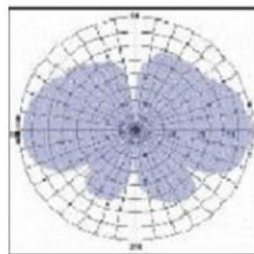

vertical

Address of Manufacturer:

West Jinji Rd, Qianshan, Zhuhai,
Guangdong, China 519070

Factory:

GREE Electric Appliances, Inc. of Zhuhai