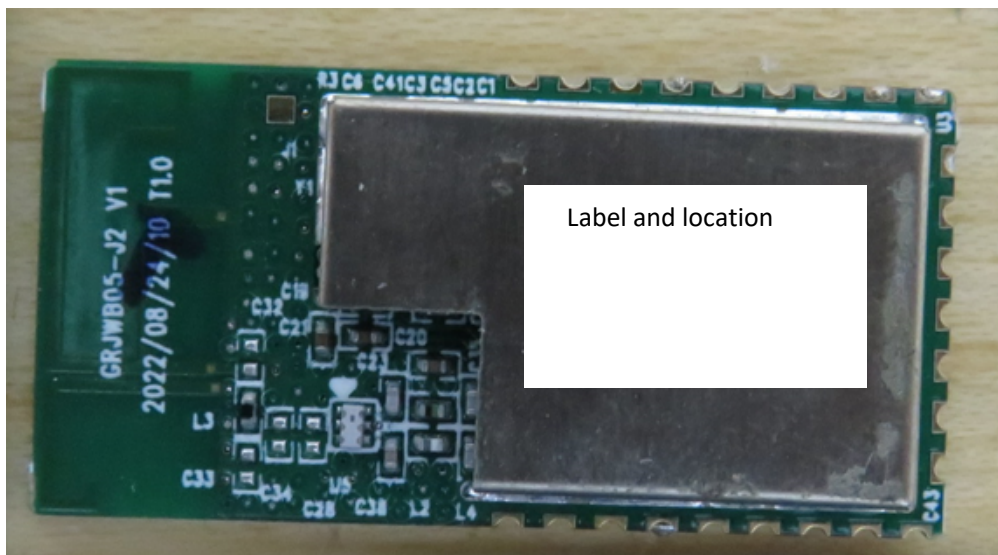

Size of the label:

21mm X 13mm

Label location:paste in the shield

Note: 1. This would be a plastic label with a permanent adhesive.

2. The FCC label statement will include in the user manual which will print on a paper insert and sell with the device.