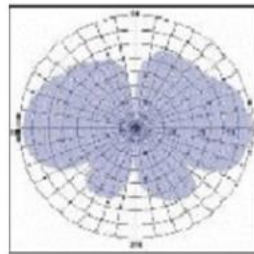

vertical

Address of Manufacturer:

West Jinji Rd, Qianshan, Zhuhai,
Guangdong, China 519070

Factory:

GREE Electric Appliances, Inc. of Zhuhai