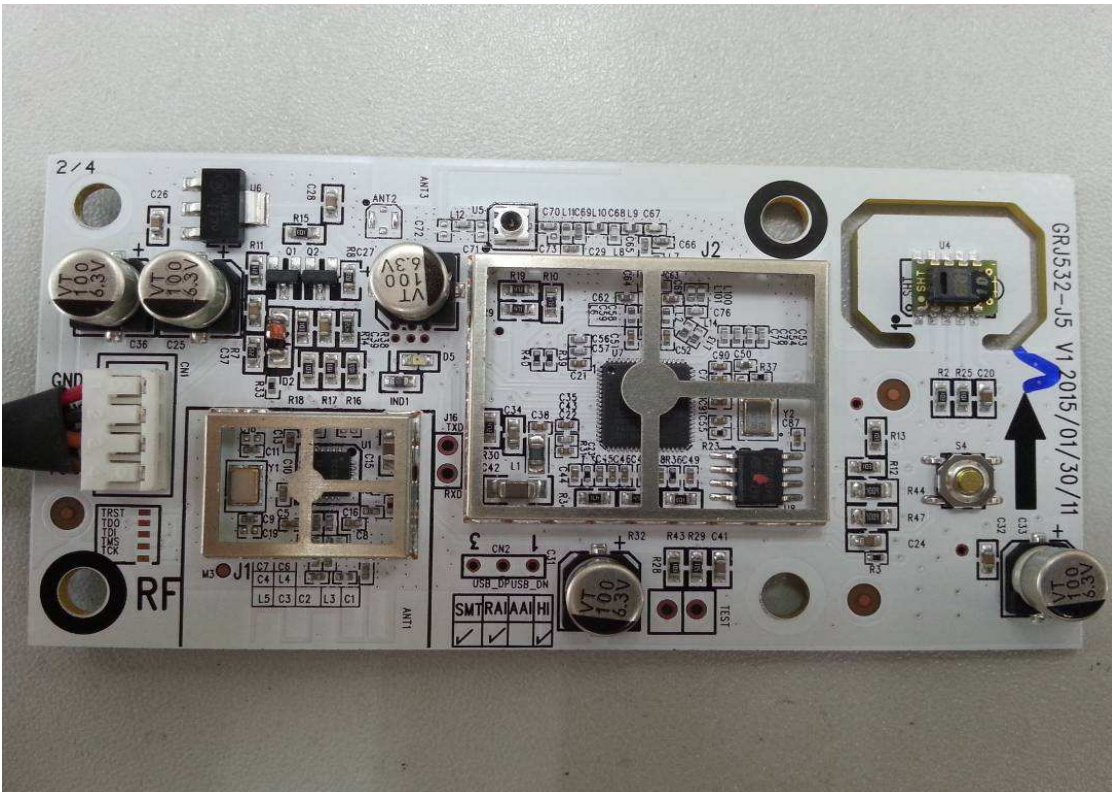

Below photos for host:

Below photos for module:

For 2.4GHz Transmitter

For WIFI