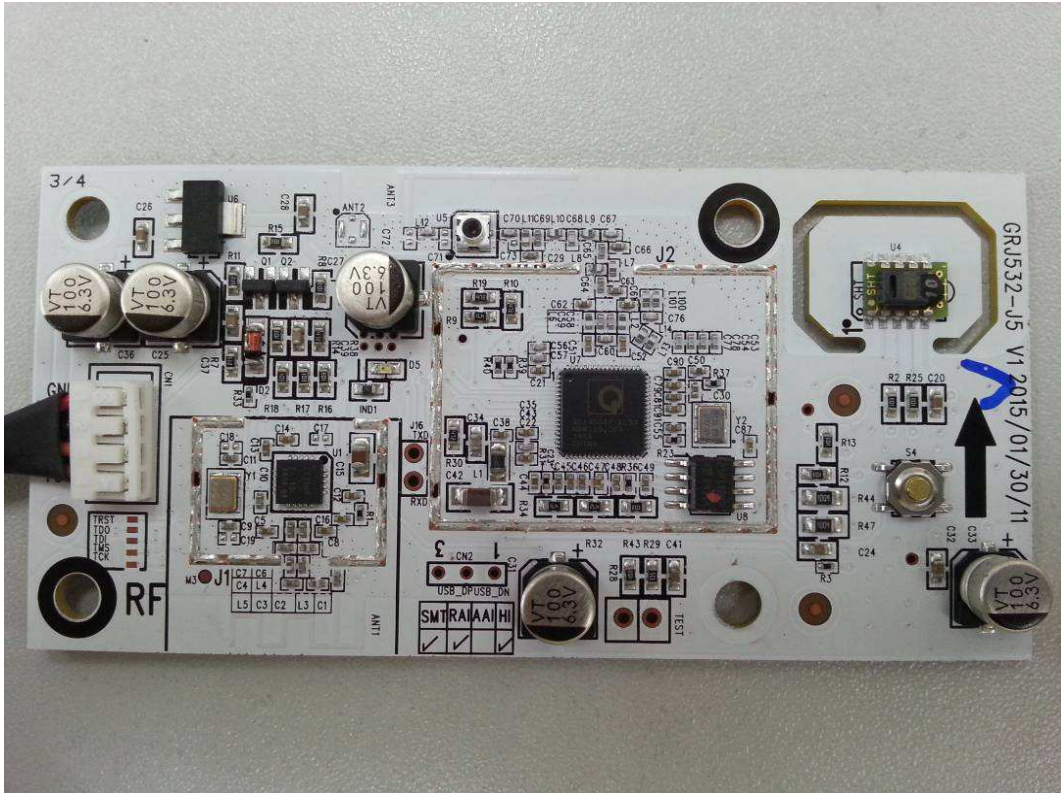

Below photos for host:

Below photos for module:

For 2.4GHz Transmitter

For WIFI