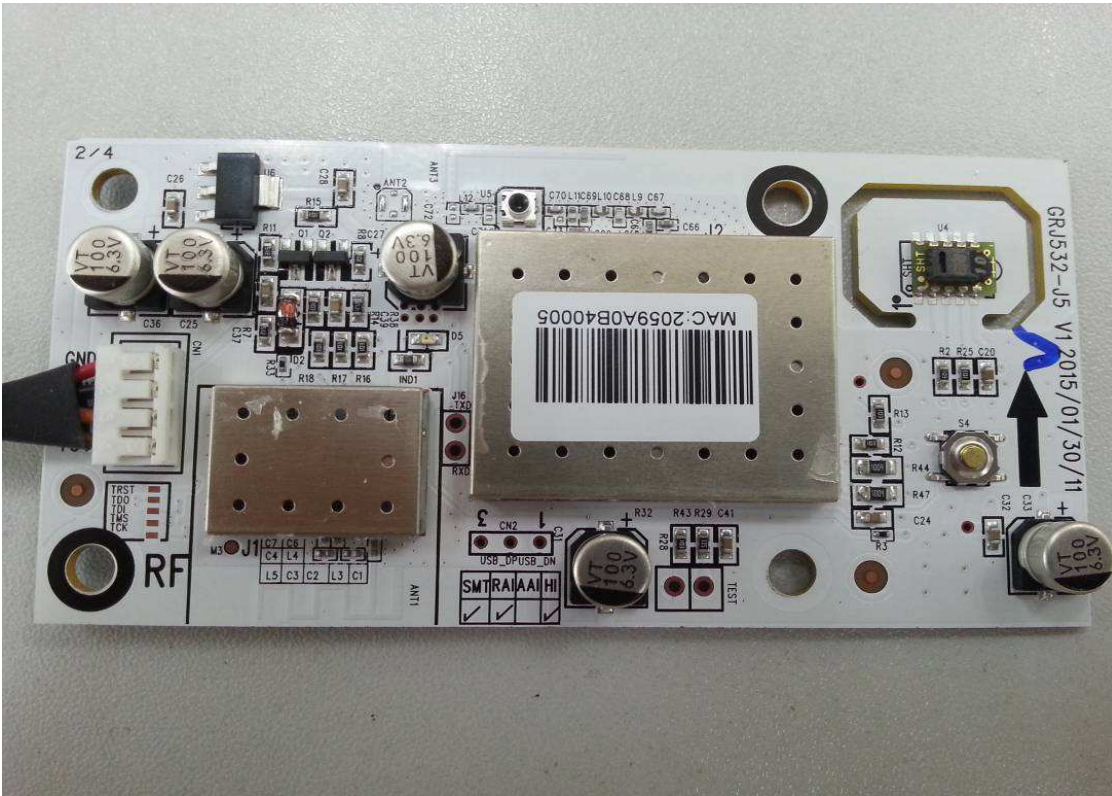

Below photos for host:

Below photos for module:

For 2.4GHz Transmitter

For WIFI