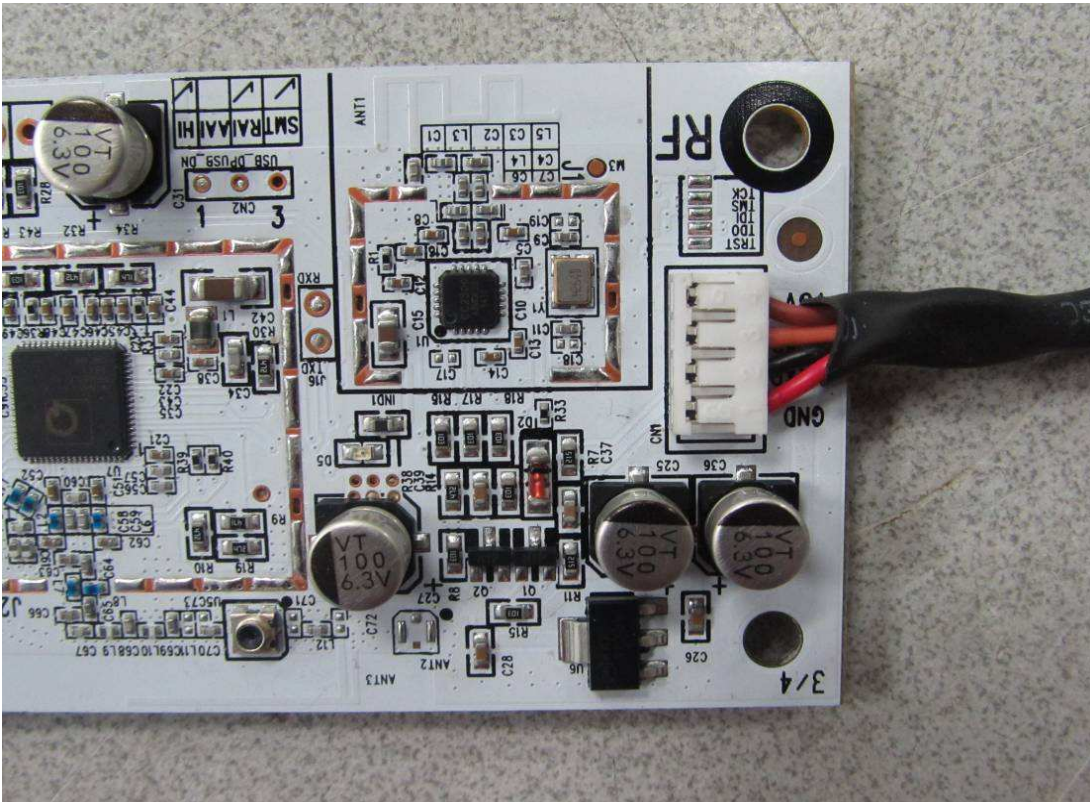

Below photos for host:

Below photos for module:

For 2.4GHz Transmitter

For WIFI