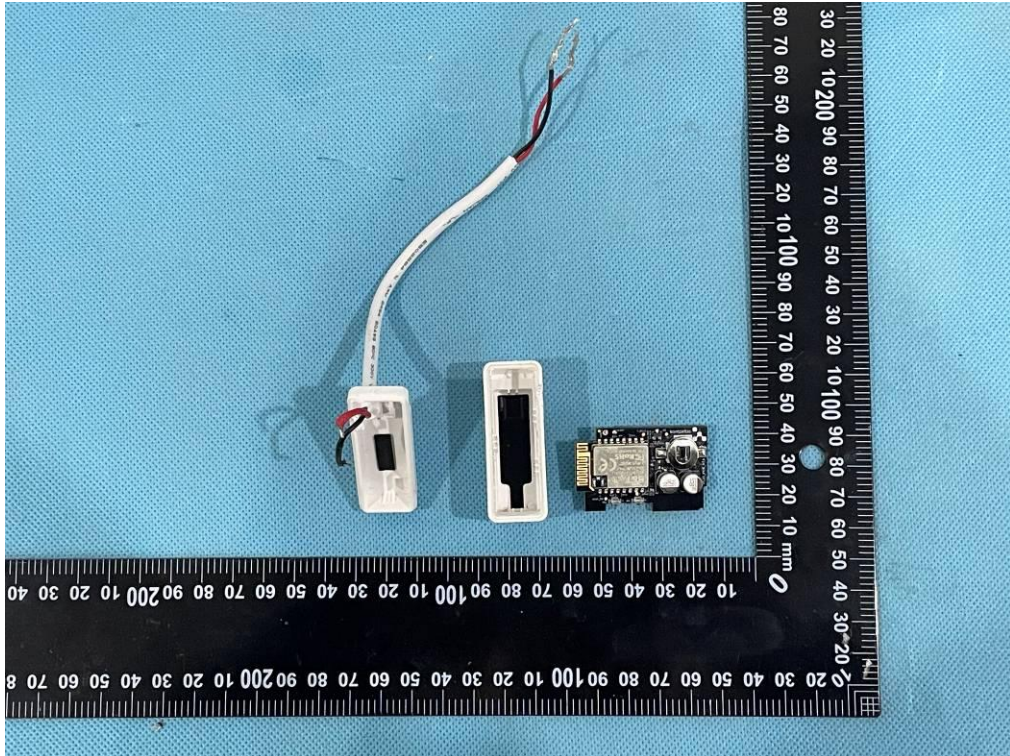

EUT INTERNAL PHOTOGRAPHS

Contains FCC ID: 2AHMR-BW16
Contains IC: 23236-BW16