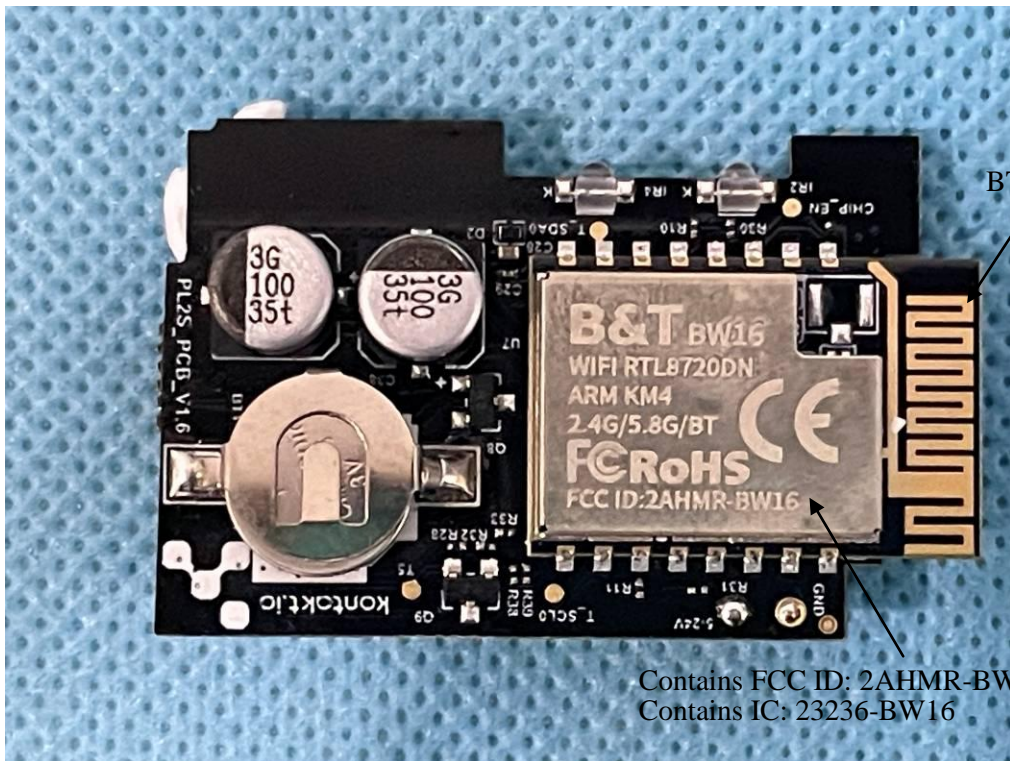

EUT INTERNAL PHOTOGRAPHS

Contains FCC ID: 2AHMR-BW16
Contains IC: 23236-BW16