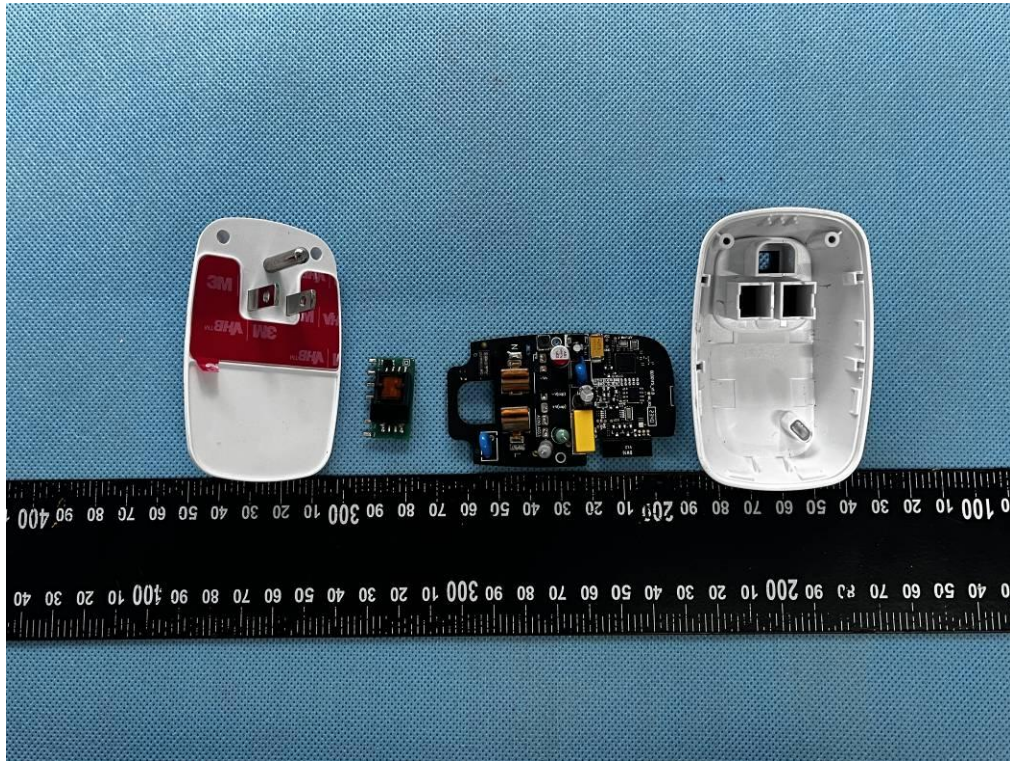

EUT INTERNAL PHOTOGRAPHS

Contains FCC ID: 2AHMR-BW16

BT/Wi-Fi ANT

BLE ANT