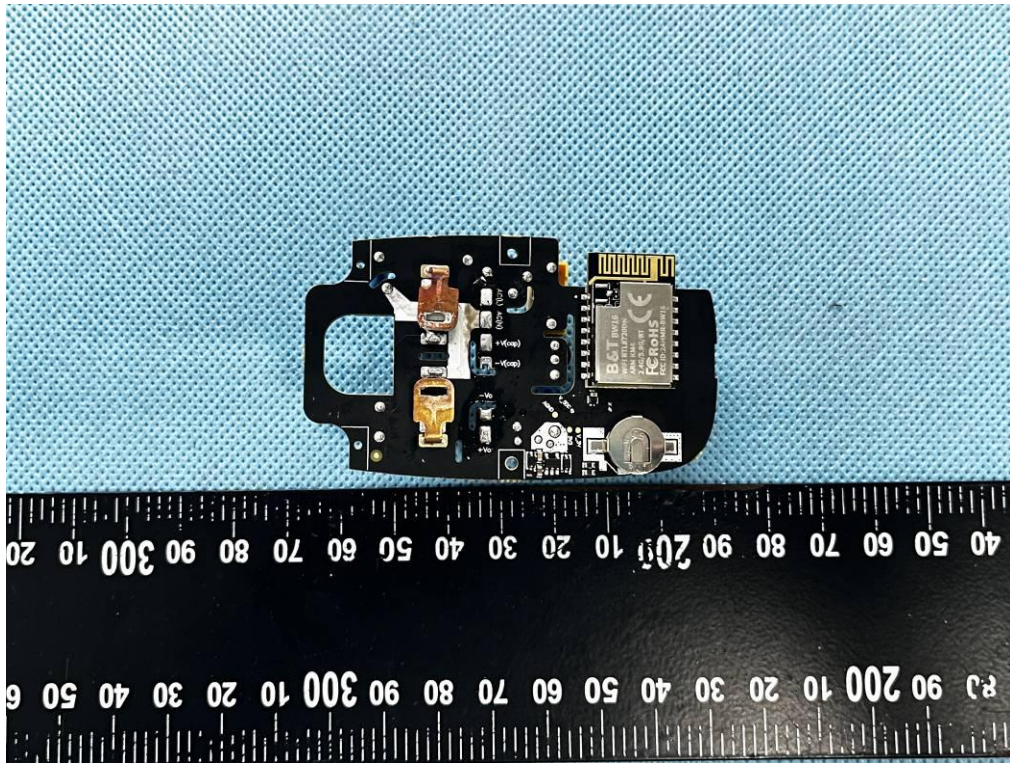

EUT INTERNAL PHOTOGRAPHS

Contains FCC ID: 2AHMR-BW16

BT/Wi-Fi ANT

BLE ANT