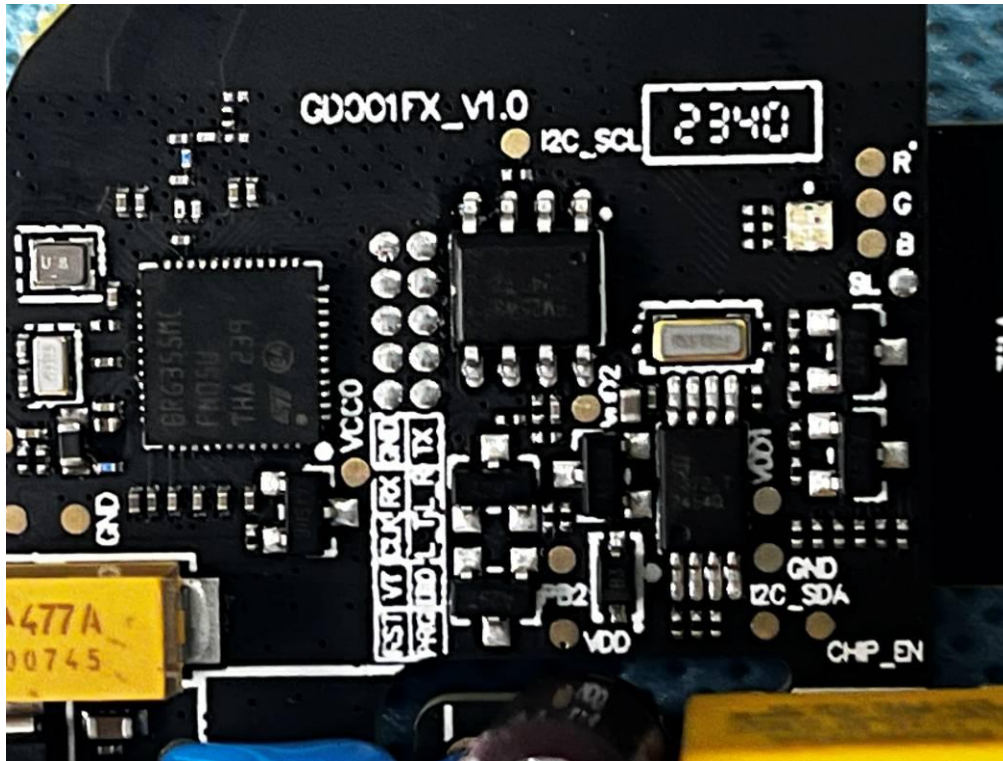

EUT INTERNAL PHOTOGRAPHS

Contains FCC ID: 2AHMR-BW16

BT/Wi-Fi ANT

BLE ANT