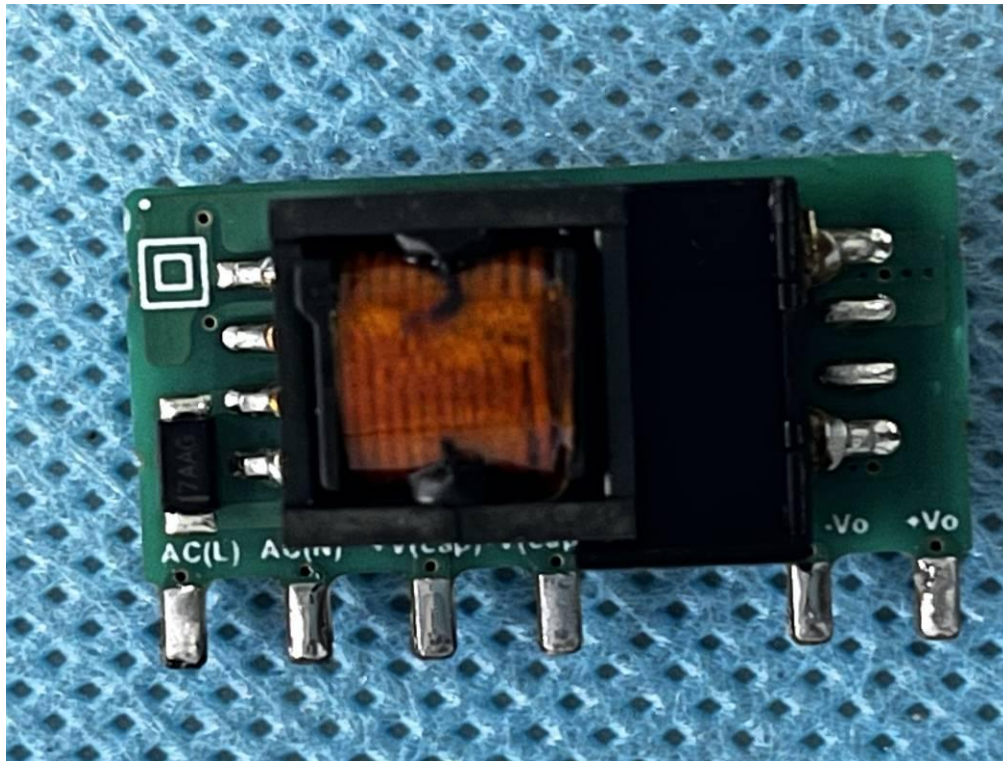

EUT INTERNAL PHOTOGRAPHS

Contains FCC ID: 2AHMR-BW16

BT/Wi-Fi ANT

BLE ANT