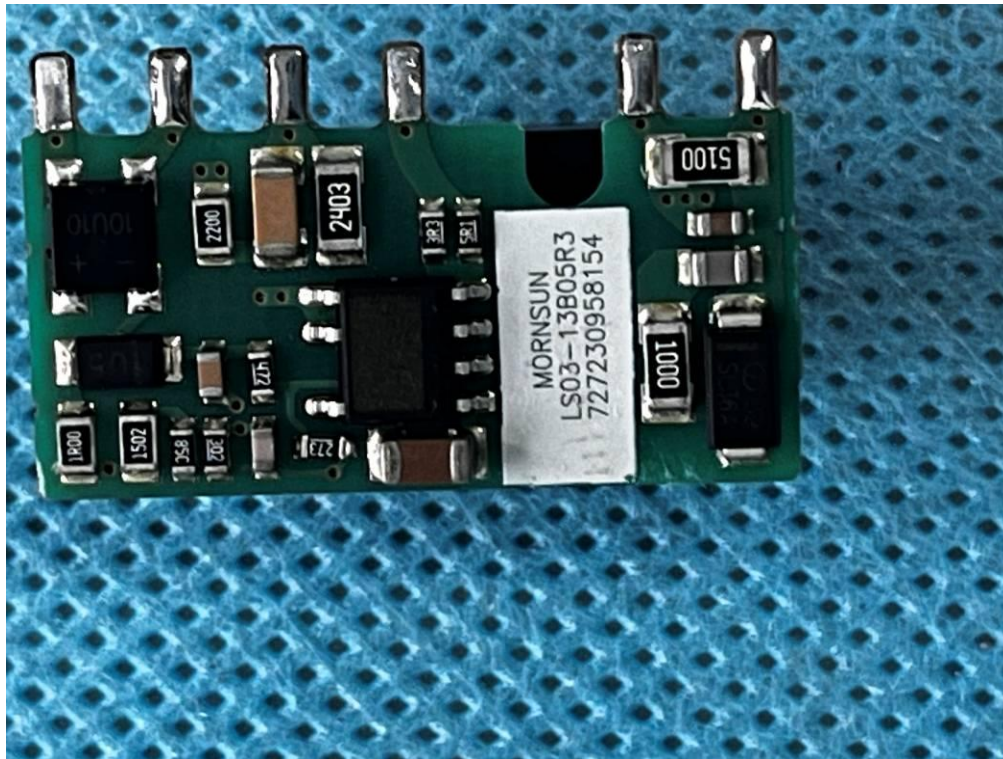

EUT INTERNAL PHOTOGRAPHS

Contains FCC ID: 2AHMR-BW16

BT/Wi-Fi ANT

BLE ANT