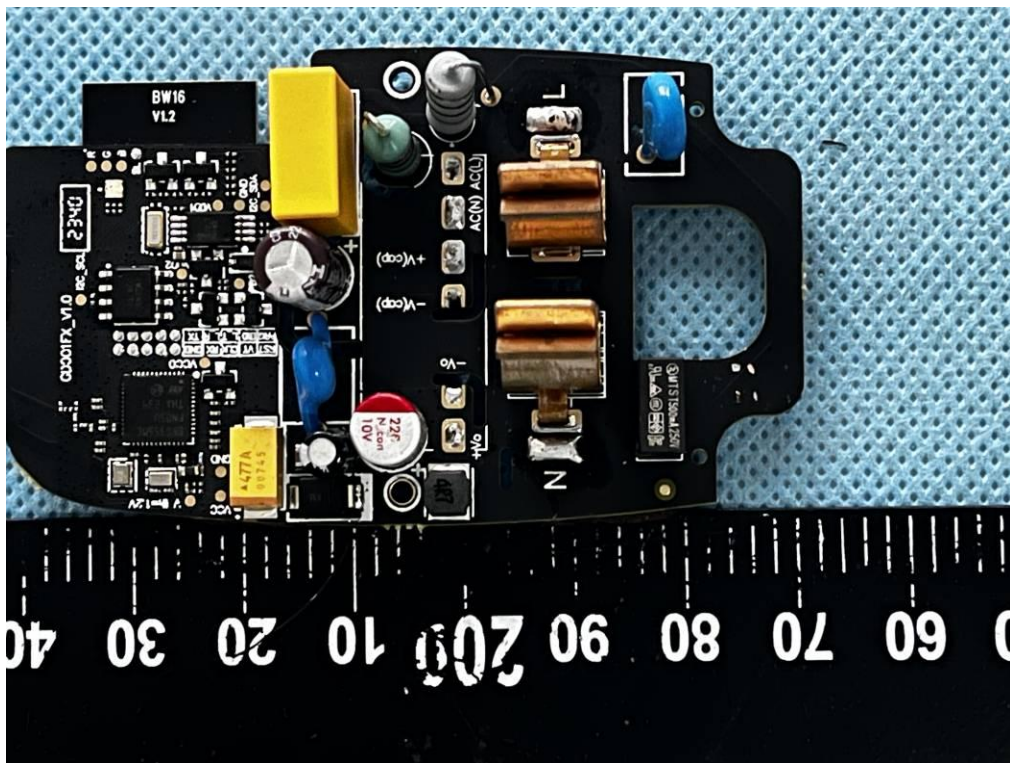

EUT INTERNAL PHOTOGRAPHS

Contains FCC ID: 2AHMR-BW16

BT/Wi-Fi ANT

BLE ANT