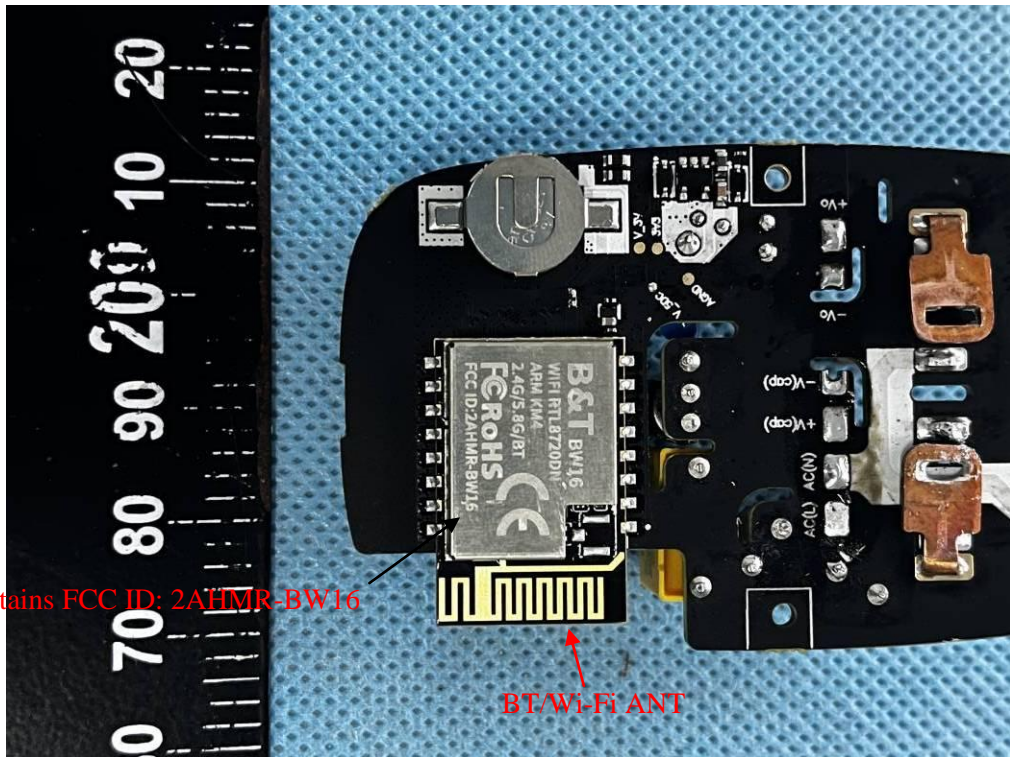

EUT INTERNAL PHOTOGRAPHS

Contains FCC ID: 2AHMR-BW16

BT/Wi-Fi ANT

BLE ANT