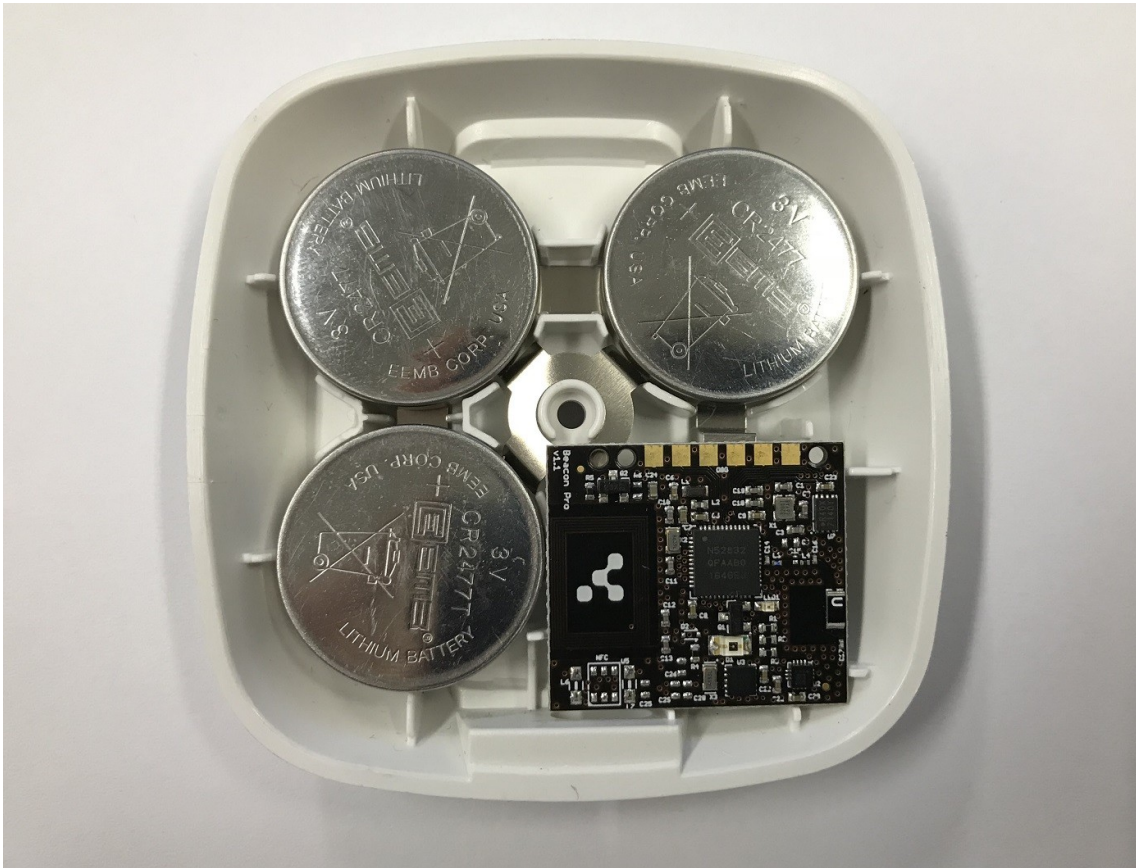

kontakt.io Beacon Pro v1.1 internal photos

Top cover internal side

Gasket top side

Gasket bottom side

Casing base

Casing base with battery connectors

Casing base with batteries

Casing base with batteries and pcb

Casing base with batteries, pcb and gasket

PCB top side

PCB bottom side