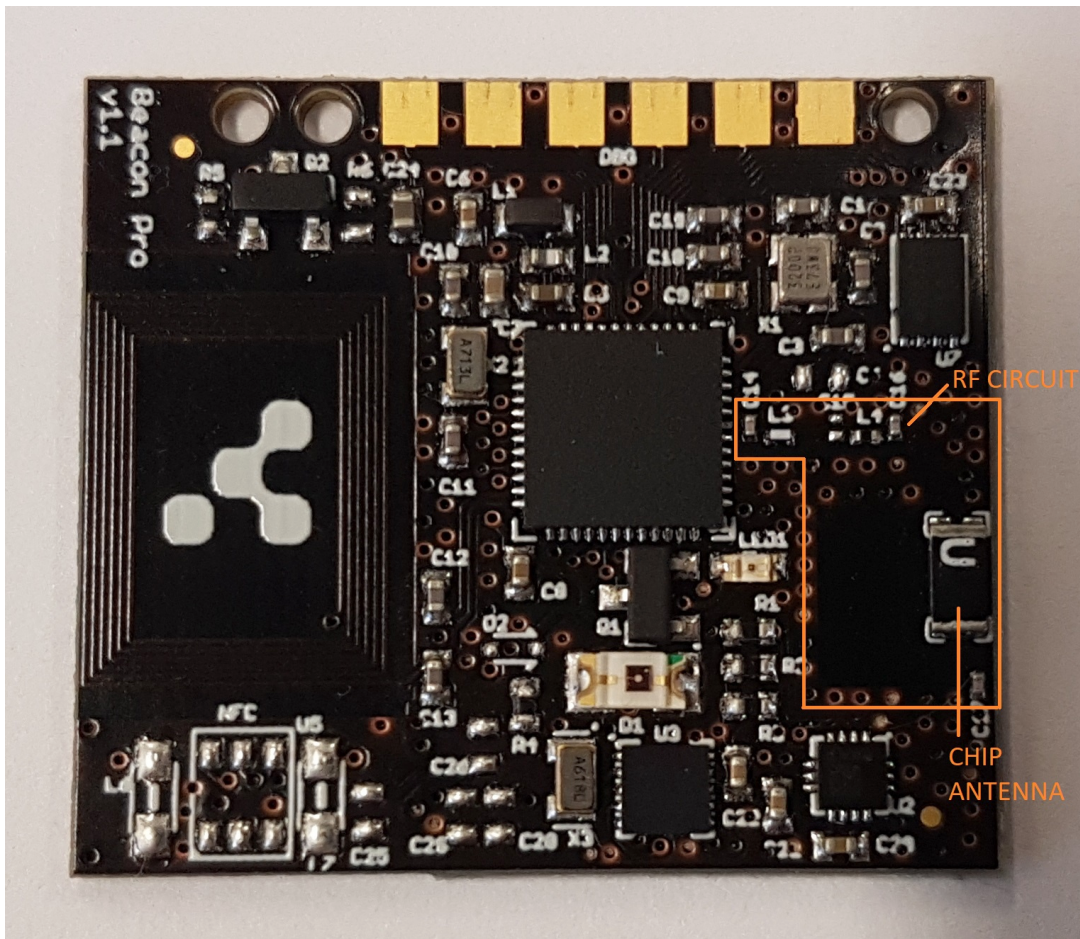

kontakt.io Beacon Pro v1.1 internal photos

Top cover internal side

Gasket top side

Gasket bottom side

Casing base

Casing base with battery connectors

Casing base with batteries

Casing base with batteries and pcb

Casing base with batteries, pcb and gasket

PCB top side

PCB bottom side