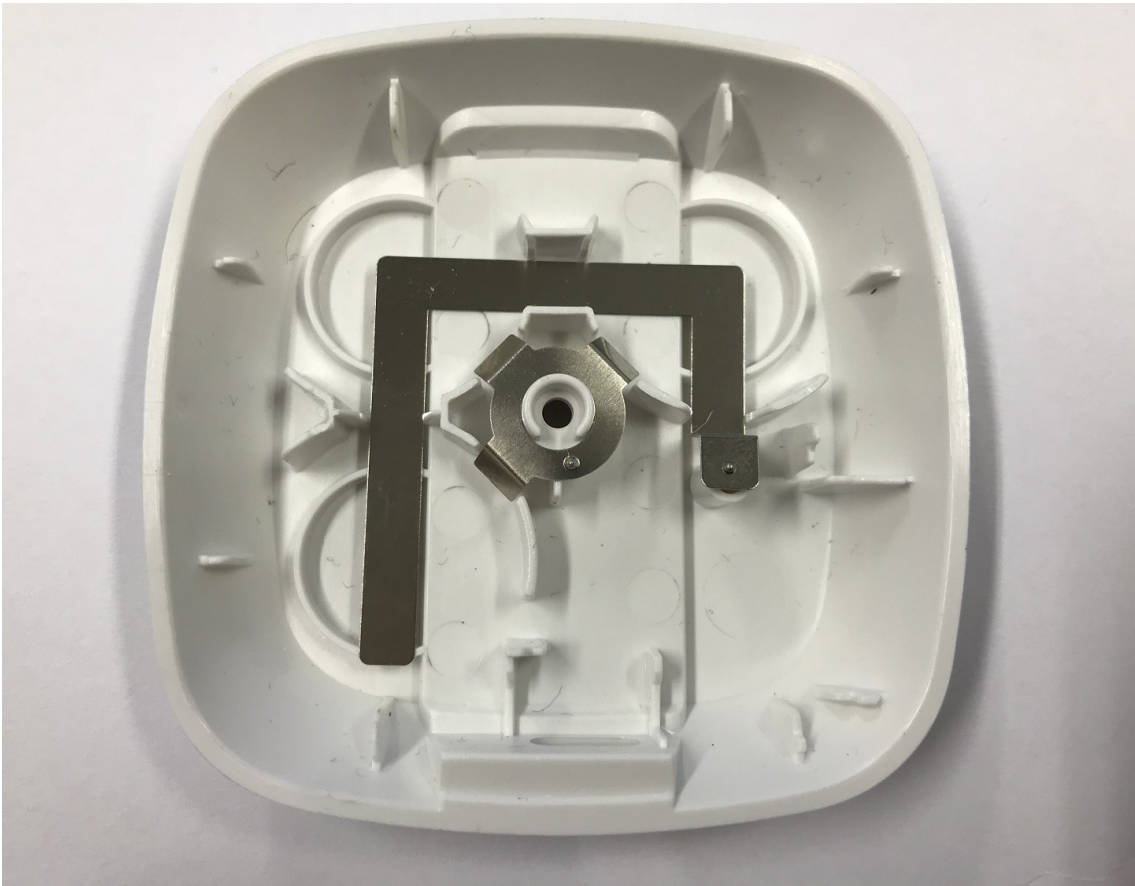

kontakt.io Beacon Pro v1.1 internal photos

Top cover internal side

Gasket top side

Gasket bottom side

Casing base

Casing base with battery connectors

Casing base with batteries

Casing base with batteries and pcb

Casing base with batteries, pcb and gasket

PCB top side

PCB bottom side