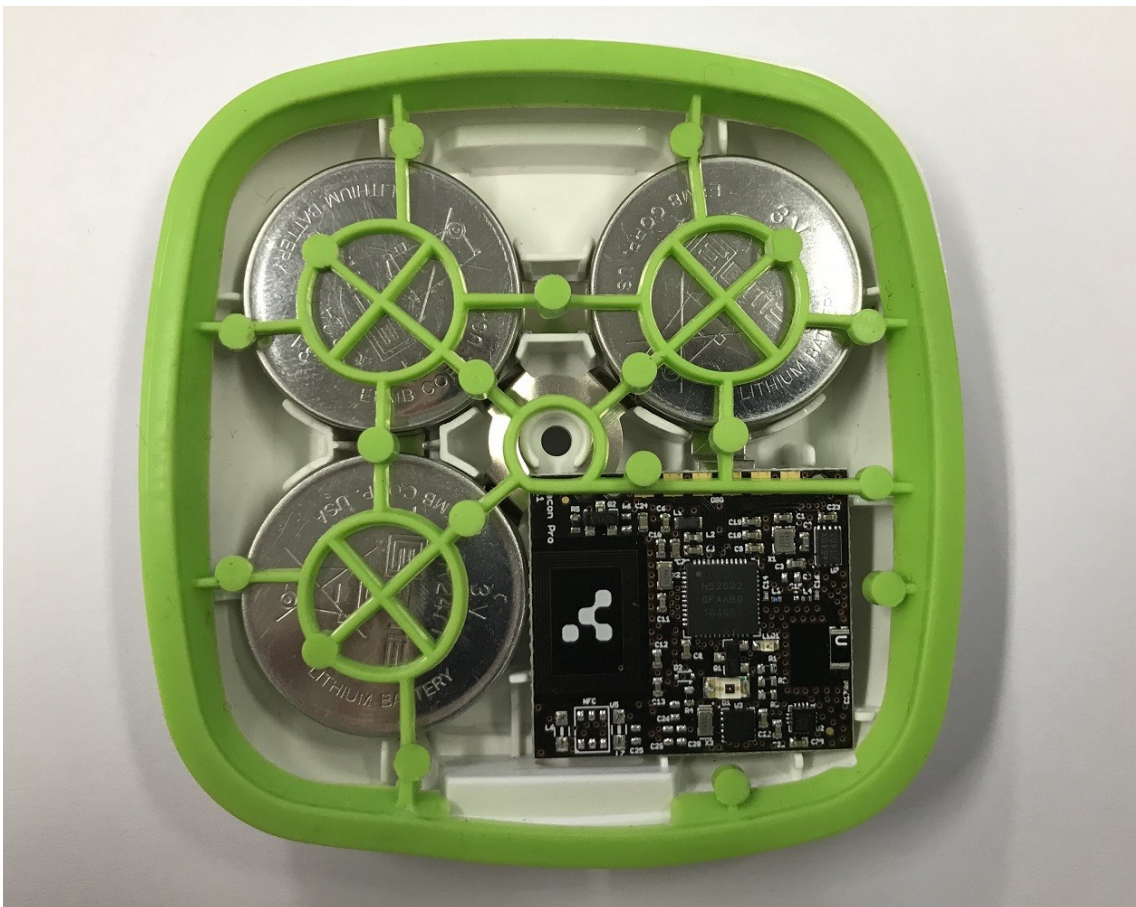

kontakt.io Beacon Pro v1.1 internal photos

Top cover internal side

Gasket top side

Gasket bottom side

Casing base

Casing base with battery connectors

Casing base with batteries

Casing base with batteries and pcb

Casing base with batteries, pcb and gasket

PCB top side

PCB bottom side