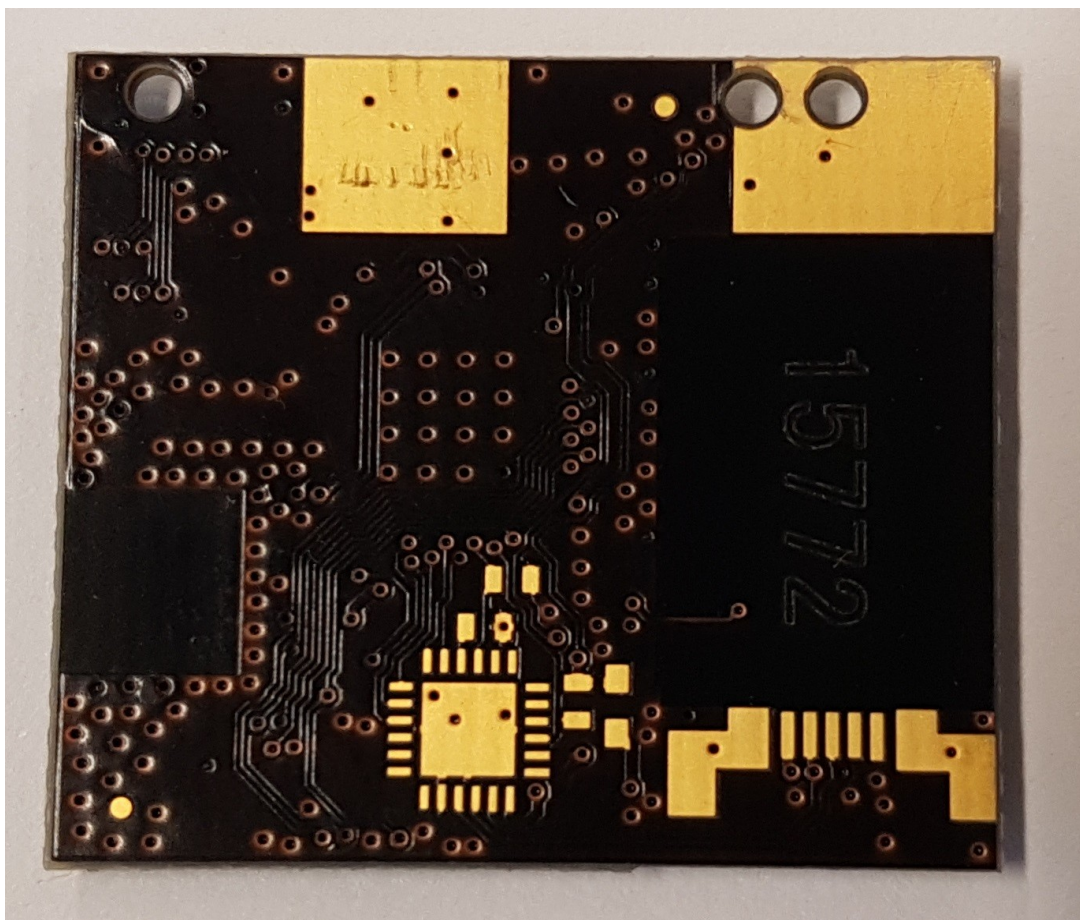

kontakt.io Beacon Pro v1.1 internal photos

Top cover internal side

Gasket top side

Gasket bottom side

Casing base

Casing base with battery connectors

Casing base with batteries

Casing base with batteries and pcb

Casing base with batteries, pcb and gasket

PCB top side

PCB bottom side