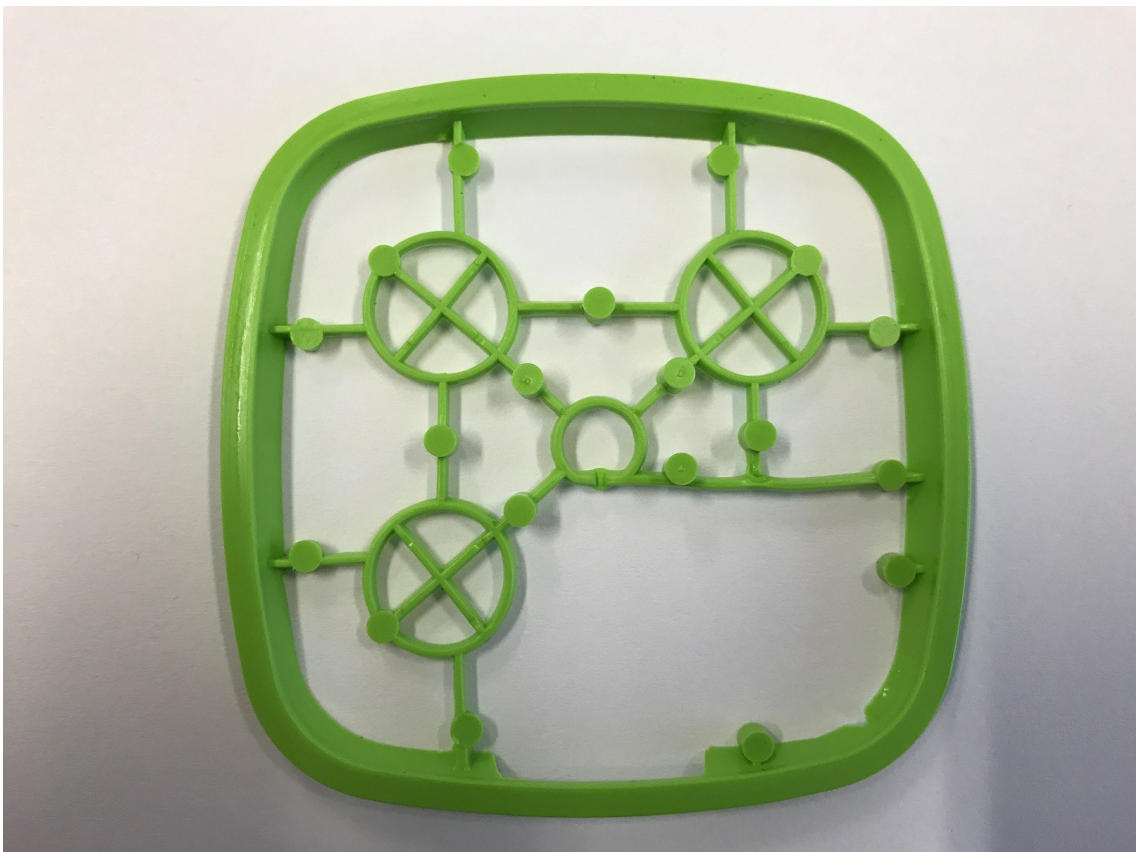

kontakt.io Beacon Pro v1.1 internal photos

Top cover internal side

Gasket top side

Gasket bottom side

Casing base

Casing base with battery connectors

Casing base with batteries

Casing base with batteries and pcb

Casing base with batteries, pcb and gasket

PCB top side

PCB bottom side