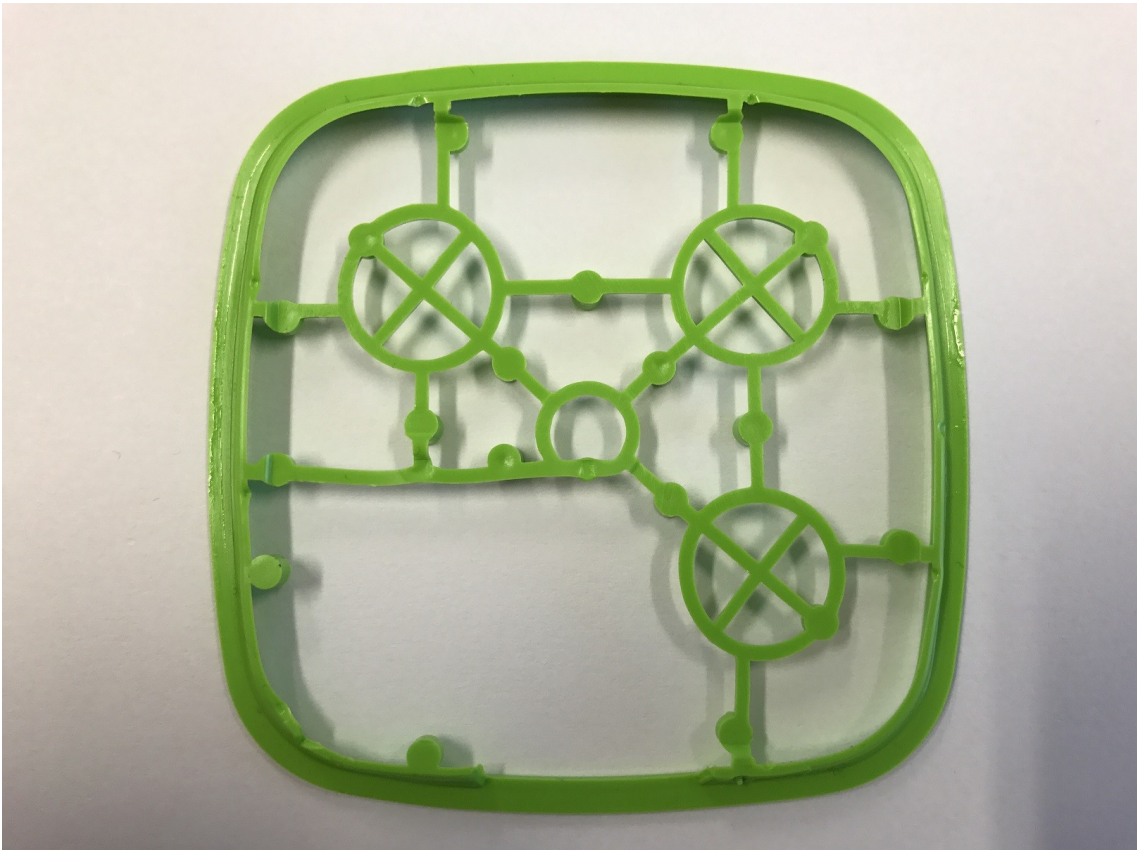

kontakt.io Beacon Pro v1.1 internal photos

Top cover internal side

Gasket top side

Gasket bottom side

Casing base

Casing base with battery connectors

Casing base with batteries

Casing base with batteries and pcb

Casing base with batteries, pcb and gasket

PCB top side

PCB bottom side