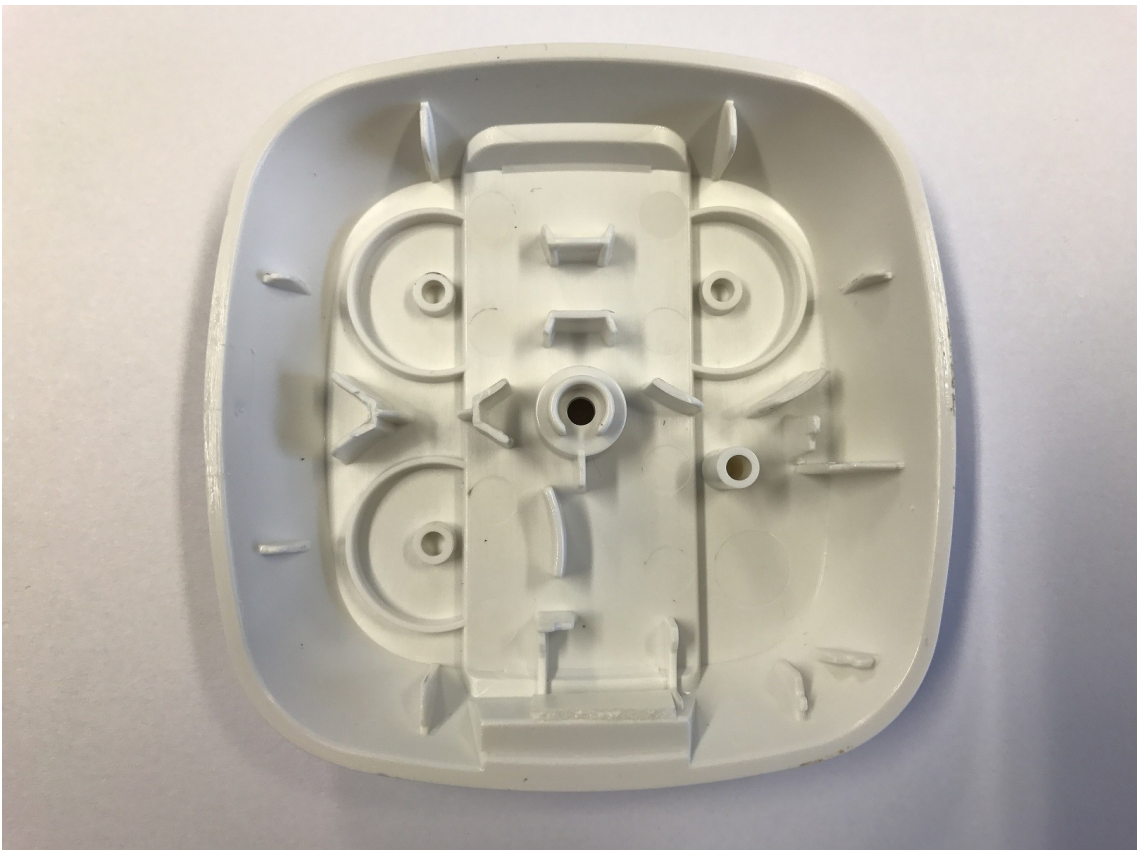

kontakt.io Beacon Pro v1.1 internal photos

Top cover internal side

Gasket top side

Gasket bottom side

Casing base

Casing base with battery connectors

Casing base with batteries

Casing base with batteries and pcb

Casing base with batteries, pcb and gasket

PCB top side

PCB bottom side