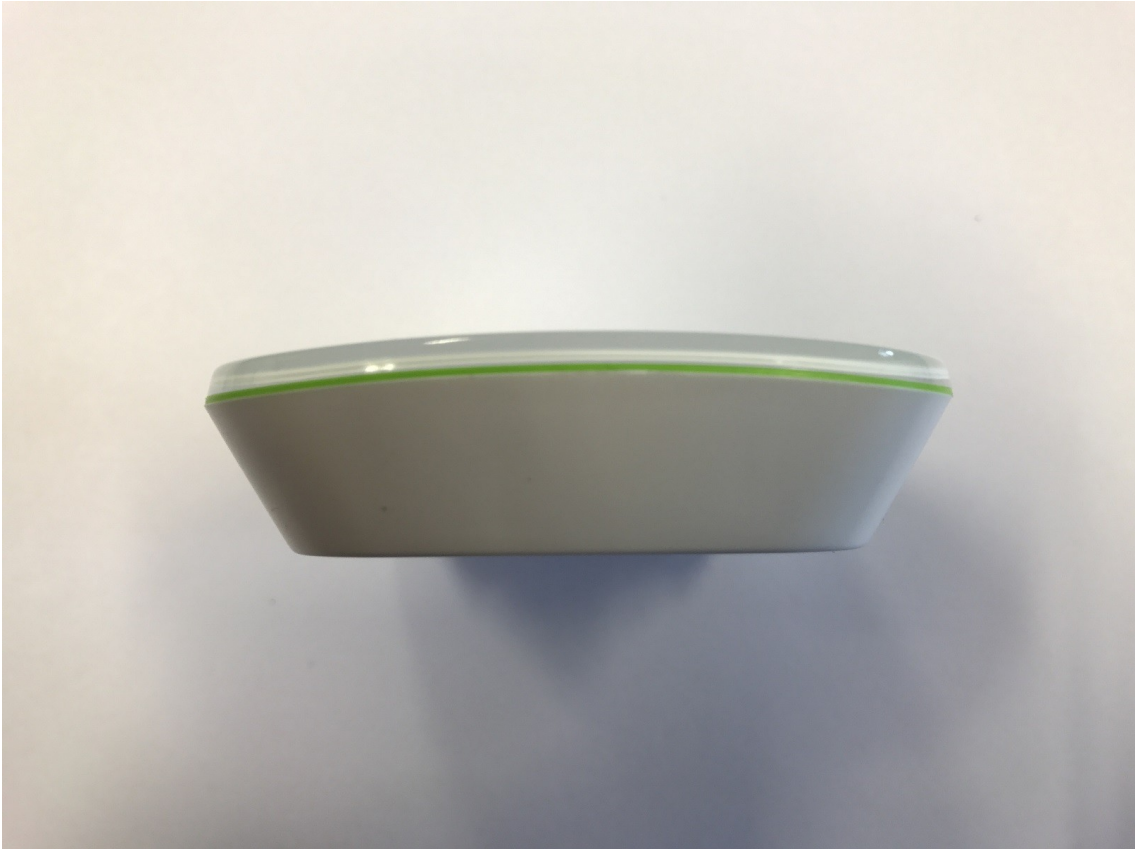

kontakt.io Beacon Pro v1.1 external photos

Top view

Side view 1

Side view 2

Side view 3

Side view 4

Bottom view with mounting bracket

Bottom view without mounting bracket

Mounting bracket bottom side

Mounting bracket top side