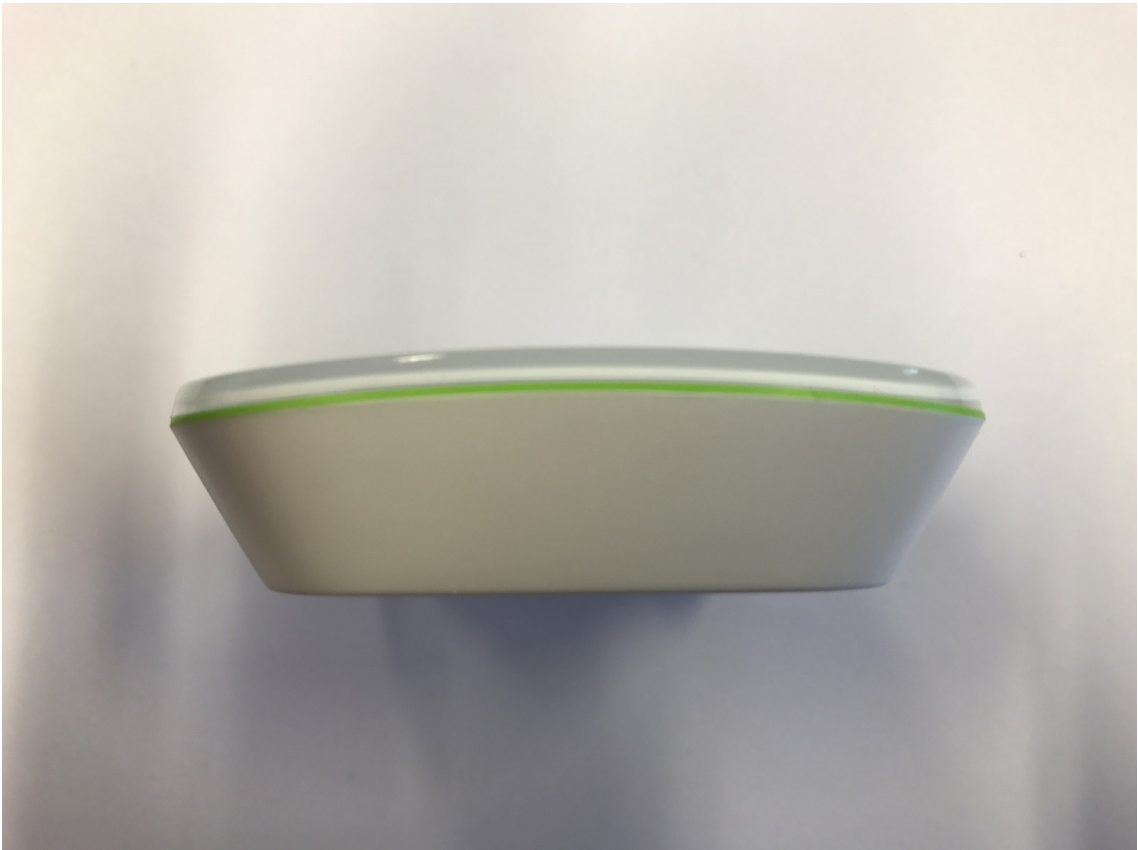

kontakt.io Beacon Pro v1.1 external photos

Top view

Side view 1

Side view 2

Side view 3

Side view 4

Bottom view with mounting bracket

Bottom view without mounting bracket

Mounting bracket bottom side

Mounting bracket top side