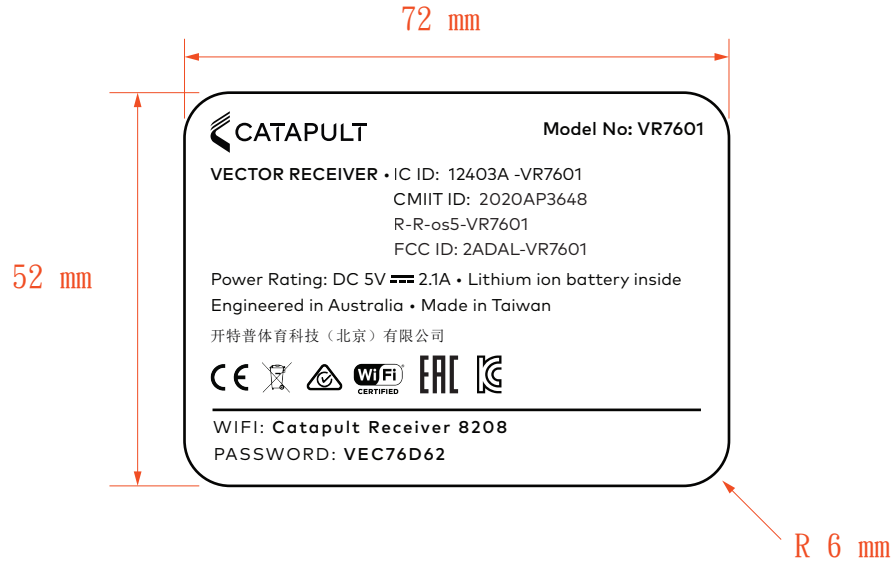

Model: Vector Receiver WIFI Label (6.5G)
Scale: 1:1
File Type: Label Artwork
Revision: _____
Date of Creation: 2022-0414

Label Dimension : 72 x 52 mm

30 mm