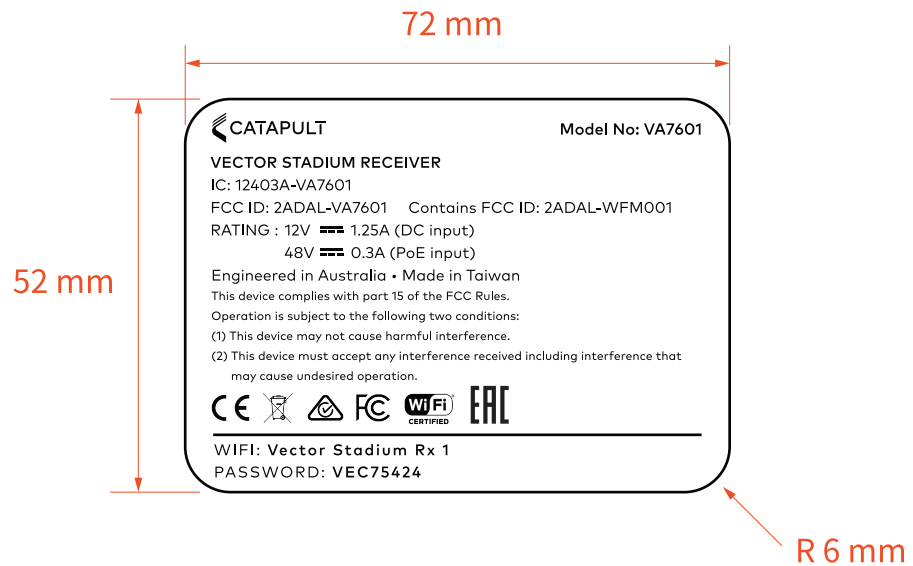

Model: Stadium Receiver Label 6.5G Label
Scale: 1:1
File Type: Label Artwork
Revision: _____
Date of Creation: 2022-03-17

Label Dimension : 72 x 52 mm

1.45 mm